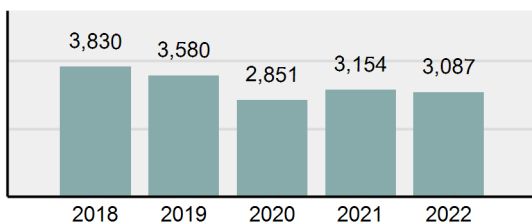

Agency 2022 Crime Report

Bonneville County Total

Population: 130,194
County: Bonneville

Offense Overview

- Offense total 5,736
- % change from 2021 -3.12%
- # of cleared offenses 2,128
- Percent cleared 37.1%
- Group "A" crime rate per 100,000 population 4,405.73
- Summary-based reporting crime rate per 100,000 populated is calculated for other state crime comparisons only 1,540.01

Arrest Overview

- Arrest total 3,087
- % change from 2021 -2.12%
- Adult arrest total 2,650
- Juvenile arrest total 437
- Arrest rate per 100,000 population 2,371.08

Group "A" Offenses	Offenses		Arrests	
	# Reported	# Cleared	Adult	Juvenile
Murder	3	2	2	0
Negligent Manslaughter	0	0	0	0
Rape	50	9	2	0
Sodomy	0	0	0	0
Sexual Assault w/Obj	2	1	0	0
Fondling	121	21	6	0
Aggravated Assault	284	150	113	12
Simple Assault	949	381	151	76
Intimidation	167	48	27	5
Kidnapping	42	19	7	1
Incest	0	0	0	0
Statutory Rape	4	2	1	0
Human Trafficking, Commercial Sex Acts	0	0	0	0
Human Trafficking, Involuntary Servitude	0	0	0	0
Robbery	10	4	1	1
Burglary/Breaking and Entering	560	95	69	6
Larceny/Theft Offenses	917	194	145	35
Motor Vehicle Theft	174	22	9	1
Arson	7	3	2	2
Destruction Of Property	768	131	43	39
Counterfeiting/Forgery	92	11	7	1
Fraud Offenses	333	28	12	2
Embezzlement	2	0	0	0
Extortion/Blackmail	7	0	0	0
Bribery	0	0	0	0
Stolen Property Offenses	41	24	8	5
Drug/Narcotic Violations	573	492	388	65
Drug Equipment Violations	497	433	135	22
Gambling Offenses	0	0	0	0
Pornography/Obscene Material	38	8	1	5
Prostitution Offenses	0	0	0	0
Weapons Law Violations	95	50	24	6
Animal Cruelty	0	0	0	0
Total Group "A"	5,736	2,128	1,153	284

Total Offenses - 5 year trend

Total Arrests - 5 year trend

Group "B" Arrests	Arrests	
	Adult	Juvenile
Curfew/Loitering/Vagrancy Violations	0	0
Disorderly Conduct	30	47
DUI	250	3
Family Offenses, Nonviolent	6	1
Liquor Law Violations	23	1
Trespass of Real Property	44	2
All Other Offenses	1,144	99
Total Group "B"	1,497	153