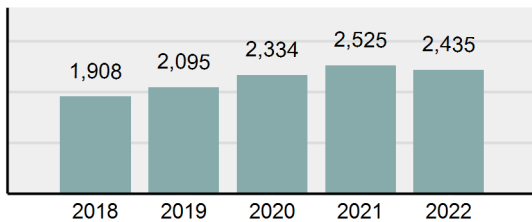

- Offense total 2,435
- % change from 2021 -3.56%
- # of cleared offenses 732
- Percent cleared 30.06%
- Group "A" crime rate per 100,000 population 3,925.39
- Summary-based reporting crime rate per 100,000 populated is calculated for other state crime comparisons only 1,310.61

Arrest Overview

- Arrest total 1,148
- % change from 2021 -9.82%
- Adult arrest total 930
- Juvenile arrest total 218
- Arrest rate per 100,000 population 1,850.66

Group "A" Offenses	Offenses		Arrests	
	# Reported	# Cleared	Adult	Juvenile
Murder	1	0	0	0
Negligent Manslaughter	0	0	0	0
Rape	14	5	1	0
Sodomy	0	0	0	0
Sexual Assault w/Obj	0	0	0	0
Fondling	47	9	2	0
Aggravated Assault	95	34	23	2
Simple Assault	484	162	44	28
Intimidation	97	22	9	5
Kidnapping	21	8	2	1
Incest	0	0	0	0
Statutory Rape	2	0	1	0
Human Trafficking, Commercial Sex Acts	0	0	0	0
Human Trafficking, Involuntary Servitude	0	0	0	0
Robbery	1	1	0	1
Burglary/Breaking and Entering	250	34	22	3
Larceny/Theft Offenses	380	82	59	18
Motor Vehicle Theft	69	7	1	1
Arson	3	0	0	0
Destruction Of Property	362	65	15	27
Counterfeiting/Forgery	41	3	2	0
Fraud Offenses	149	7	2	1
Embezzlement	1	0	0	0
Extortion/Blackmail	4	0	0	0
Bribery	0	0	0	0
Stolen Property Offenses	7	4	1	2
Drug/Narcotic Violations	182	139	95	36
Drug Equipment Violations	160	128	30	11
Gambling Offenses	0	0	0	0
Pornography/Obscene Material	22	3	0	3
Prostitution Offenses	0	0	0	0
Weapons Law Violations	43	19	9	4
Animal Cruelty	0	0	0	0
Total Group "A"	2,435	732	318	143

Total Offenses - 5 year trend