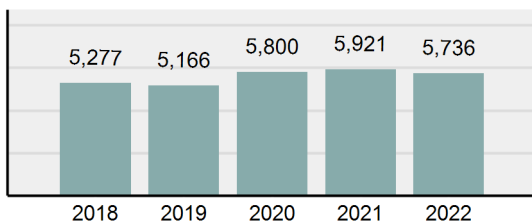

Arrest Overview

- Arrest total 3,087
- % change from 2021 -2.12%
- Adult arrest total 2,650
- Juvenile arrest total 437
- Arrest rate per 100,000 population 2,371.08

Group "A" Offenses	Offenses		Arrests	
	# Reported	# Cleared	Adult	Juvenile
Murder	3	2	2	0
Negligent Manslaughter	0	0	0	0
Rape	50	9	2	0
Sodomy	0	0	0	0
Sexual Assault w/Obj	2	1	0	0
Fondling	121	21	6	0
Aggravated Assault	284	150	113	12
Simple Assault	949	381	151	76
Intimidation	167	48	27	5
Kidnapping	42	19	7	1
Incest	0	0	0	0
Statutory Rape	4	2	1	0
Human Trafficking, Commercial Sex Acts	0	0	0	0
Human Trafficking, Involuntary Servitude	0	0	0	0
Robbery	10	4	1	1
Burglary/Breaking and Entering	560	95	69	6
Larceny/Theft Offenses	917	194	145	35
Motor Vehicle Theft	174	22	9	1
Arson	7	3	2	2
Destruction Of Property	768	131	43	39
Counterfeiting/Forgery	92	11	7	1
Fraud Offenses	333	28	12	2
Embezzlement	2	0	0	0
Extortion/Blackmail	7	0	0	0
Bribery	0	0	0	0
Stolen Property Offenses	41	24	8	5
Drug/Narcotic Violations	573	492	388	65
Drug Equipment Violations	497	433	135	22
Gambling Offenses	0	0	0	0
Pornography/Obscene Material	38	8	1	5
Prostitution Offenses	0	0	0	0
Weapons Law Violations	95	50	24	6
Animal Cruelty	0	0	0	0
Total Group "A"	5,736	2,128	1,153	284

Total Offenses - 5 year trend