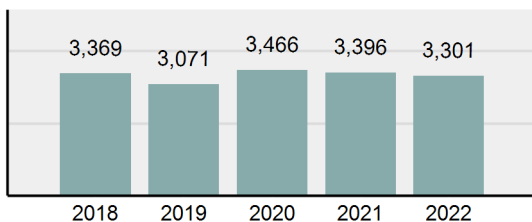

Arrest Overview

- Arrest total 1,939
- % change from 2021 3.08%
- Adult arrest total 1,720
- Juvenile arrest total 219
- Arrest rate per 100,000 population 2,844.69

Group "A" Offenses	Offenses		Arrests	
	# Reported	# Cleared	Adult	Juvenile
Murder	2	2	2	0
Negligent Manslaughter	0	0	0	0
Rape	36	4	1	0
Sodomy	0	0	0	0
Sexual Assault w/Obj	2	1	0	0
Fondling	74	12	4	0
Aggravated Assault	189	116	90	10
Simple Assault	465	219	107	48
Intimidation	70	26	18	0
Kidnapping	21	11	5	0
Incest	0	0	0	0
Statutory Rape	2	2	0	0
Human Trafficking, Commercial Sex Acts	0	0	0	0
Human Trafficking, Involuntary Servitude	0	0	0	0
Robbery	9	3	1	0
Burglary/Breaking and Entering	310	61	47	3
Larceny/Theft Offenses	537	112	86	17
Motor Vehicle Theft	105	15	8	0
Arson	4	3	2	2
Destruction Of Property	406	66	28	12
Counterfeiting/Forgery	51	8	5	1
Fraud Offenses	184	21	10	1
Embezzlement	1	0	0	0
Extortion/Blackmail	3	0	0	0
Bribery	0	0	0	0
Stolen Property Offenses	34	20	7	3
Drug/Narcotic Violations	391	353	293	29
Drug Equipment Violations	337	305	105	11
Gambling Offenses	0	0	0	0
Pornography/Obscene Material	16	5	1	2
Prostitution Offenses	0	0	0	0
Weapons Law Violations	52	31	15	2
Animal Cruelty	0	0	0	0
Total Group "A"	3,301	1,396	835	141

Total Offenses - 5 year trend