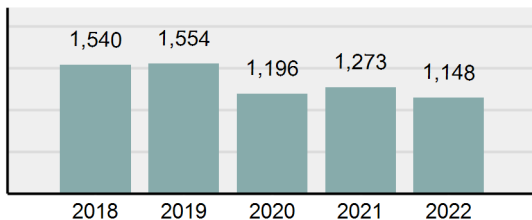

Total Arrests - 5 year trend

Group "B" Arrests	Arrests	
	Adult	Juvenile
Curfew/Loitering/Vagrancy Violations	0	0
Disorderly Conduct	10	25
DUI	98	1
Family Offenses, Nonviolent	1	1
Liquor Law Violations	8	0
Trespass of Real Property	4	1
All Other Offenses	491	47
Total Group "B"	612	75