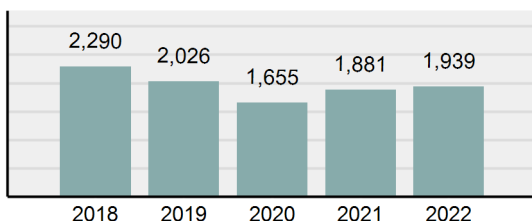

Agency 2022 Crime Report

IDAHO FALLS Police Department

Population: 68,162
County: Bonneville

Offense Overview

- Offense total 3,301
- % change from 2021 -2.8%
- # of cleared offenses 1,396
- Percent cleared 42.29%
- Group "A" crime rate per 100,000 population 4,842.87
- Summary-based reporting crime rate per 100,000 populated is calculated for other state crime comparisons only 1,748.77

Arrest Overview

- Arrest total 1,939
- % change from 2021 3.08%
- Adult arrest total 1,720
- Juvenile arrest total 219
- Arrest rate per 100,000 population 2,844.69

Group "A" Offenses	Offenses		Arrests	
	# Reported	# Cleared	Adult	Juvenile
Murder	2	2	2	0
Negligent Manslaughter	0	0	0	0
Rape	36	4	1	0
Sodomy	0	0	0	0
Sexual Assault w/Obj	2	1	0	0
Fondling	74	12	4	0
Aggravated Assault	189	116	90	10
Simple Assault	465	219	107	48
Intimidation	70	26	18	0
Kidnapping	21	11	5	0
Incest	0	0	0	0
Statutory Rape	2	2	0	0
Human Trafficking, Commercial Sex Acts	0	0	0	0
Human Trafficking, Involuntary Servitude	0	0	0	0
Robbery	9	3	1	0
Burglary/Breaking and Entering	310	61	47	3
Larceny/Theft Offenses	537	112	86	17
Motor Vehicle Theft	105	15	8	0
Arson	4	3	2	2
Destruction Of Property	406	66	28	12
Counterfeiting/Forgery	51	8	5	1
Fraud Offenses	184	21	10	1
Embezzlement	1	0	0	0
Extortion/Blackmail	3	0	0	0
Bribery	0	0	0	0
Stolen Property Offenses	34	20	7	3
Drug/Narcotic Violations	391	353	293	29
Drug Equipment Violations	337	305	105	11
Gambling Offenses	0	0	0	0
Pornography/Obscene Material	16	5	1	2
Prostitution Offenses	0	0	0	0
Weapons Law Violations	52	31	15	2
Animal Cruelty	0	0	0	0
Total Group "A"	3,301	1,396	835	141

Total Offenses - 5 year trend

Total Arrests - 5 year trend

Group "B" Arrests	Arrests	
	Adult	Juvenile
Curfew/Loitering/Vagrancy Violations	0	0
Disorderly Conduct	20	22
DUI	152	2
Family Offenses, Nonviolent	5	0
Liquor Law Violations	15	1
Trespass of Real Property	40	1
All Other Offenses	653	52
Total Group "B"	885	78