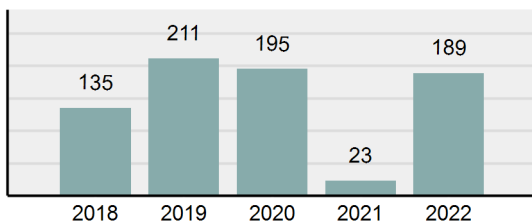

Population: 2,136
County: Canyon

Offense Overview

- Offense total 189
- % change from 2021 **721.74%**
- # of cleared offenses 74
- Percent cleared 39.15%
- Group "A" crime rate per 100,000 population 8,848.31
- Summary-based reporting crime rate per 100,000 populated is calculated for other state crime comparisons only 1,264.04

Arrest Overview

- Arrest total 150
- % change from 2021 **102.7%**
- Adult arrest total 150
- Juvenile arrest total 0
- Arrest rate per 100,000 population 7,022.47

Group "A" Offenses	Offenses		Arrests	
	# Reported	# Cleared	Adult	Juvenile
Murder	0	0	0	0
Negligent Manslaughter	0	0	0	0
Rape	0	0	0	0
Sodomy	0	0	0	0
Sexual Assault w/Obj	3	0	0	0
Fondling	1	0	0	0
Aggravated Assault	6	5	2	0
Simple Assault	10	1	1	0
Intimidation	0	0	0	0
Kidnapping	0	0	0	0
Incest	0	0	0	0
Statutory Rape	0	0	0	0
Human Trafficking, Commercial Sex Acts	0	0	0	0
Human Trafficking, Involuntary Servitude	0	0	0	0
Robbery	0	0	0	0
Burglary/Breaking and Entering	5	1	0	0
Larceny/Theft Offenses	15	0	0	0
Motor Vehicle Theft	1	0	0	0
Arson	0	0	0	0
Destruction Of Property	11	2	1	0
Counterfeiting/Forgery	2	1	0	0
Fraud Offenses	8	1	0	0
Embezzlement	0	0	0	0
Extortion/Blackmail	0	0	0	0
Bribery	0	0	0	0
Stolen Property Offenses	0	0	0	0
Drug/Narcotic Violations	66	32	35	0
Drug Equipment Violations	59	29	3	0
Gambling Offenses	0	0	0	0
Pornography/Obscene Material	0	0	0	0
Prostitution Offenses	0	0	0	0
Weapons Law Violations	2	2	1	0
Animal Cruelty	0	0	0	0
Total Group "A"	189	74	43	0

Total Offenses - 5 year trend