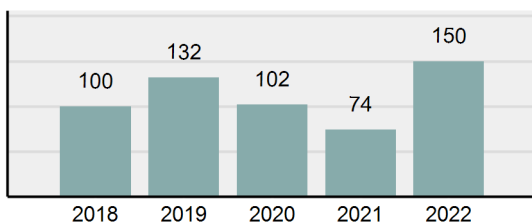

Total Arrests - 5 year trend

Group "B" Arrests	Arrests	
	Adult	Juvenile
Curfew/Loitering/Vagrancy Violations	0	0
Disorderly Conduct	8	0
DUI	18	0
Family Offenses, Nonviolent	4	0
Liquor Law Violations	0	0
Trespass of Real Property	0	0
All Other Offenses	77	0
Total Group "B"	107	0