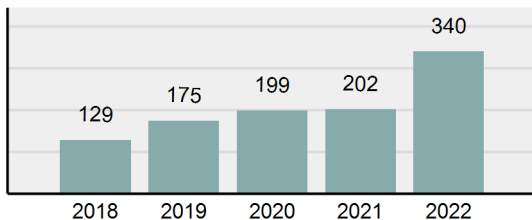

Agency 2022 Crime Report

MIDDLETON Police Department

Population: 10,845
County: Canyon

Offense Overview

- Offense total 340
- % change from 2021 **68.32%**
- # of cleared offenses 99
- Percent cleared 29.12%
- Group "A" crime rate per 100,000 population 3,135.09
- Summary-based reporting crime rate per 100,000 populated is calculated for other state crime comparisons only 995.85

Arrest Overview

- Arrest total 103
- % change from 2021 **9.57%**
- Adult arrest total 92
- Juvenile arrest total 11
- Arrest rate per 100,000 population 949.75

Total Offenses - 5 year trend