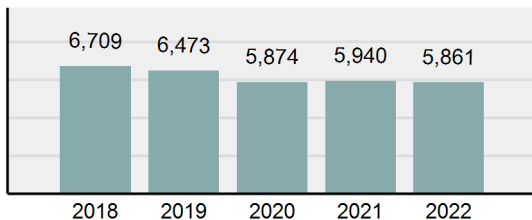

Total Arrests - 5 year trend

Group "B" Arrests	Arrests	
	Adult	Juvenile
Curfew/Loitering/Vagrancy Violations	0	1
Disorderly Conduct	229	49
DUI	621	10
Family Offenses, Nonviolent	171	0
Liquor Law Violations	32	2
Trespass of Real Property	69	6
All Other Offenses	1,327	109
Total Group "B"	2,449	177