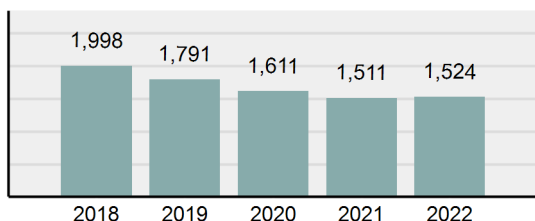

### Offense Overview

- Offense total 3,572
- % change from 2021 **20.07%**
- # of cleared offenses 1,445
- Percent cleared 40.45%
- Group "A" crime rate per 100,000 population 5,336.12
- Summary-based reporting crime rate per 100,000 populated is calculated for other state crime comparisons only 1,741.86

### Arrest Overview

- Arrest total 1,524
- % change from 2021 **0.86%**
- Adult arrest total 1,371
- Juvenile arrest total 153
- Arrest rate per 100,000 population 2,276.67

Group "A" Offenses	Offenses		Arrests	
	# Reported	# Cleared	Adult	Juvenile
Murder	3	3	3	0
Negligent Manslaughter	0	0	0	0
Rape	16	1	0	0
Sodomy	0	0	0	0
Sexual Assault w/Obj	33	6	1	0
Fondling	31	4	2	2
Aggravated Assault	245	139	98	4
Simple Assault	529	168	90	22
Intimidation	68	19	8	0
Kidnapping	2	2	0	0
Incest	0	0	0	0
Statutory Rape	0	0	0	0
Human Trafficking, Commercial Sex Acts	0	0	0	0
Human Trafficking, Involuntary Servitude	0	0	0	0
Robbery	1	0	0	1
Burglary/Breaking and Entering	109	24	37	5
Larceny/Theft Offenses	642	85	65	10
Motor Vehicle Theft	142	15	0	1
Arson	8	3	2	0
Destruction Of Property	484	59	21	9
Counterfeiting/Forgery	16	1	0	0
Fraud Offenses	165	3	3	0
Embezzlement	2	1	0	0
Extortion/Blackmail	0	0	0	0
Bribery	0	0	0	0
Stolen Property Offenses	4	3	10	0
Drug/Narcotic Violations	489	416	351	37
Drug Equipment Violations	534	459	112	9
Gambling Offenses	0	0	0	0
Pornography/Obscene Material	3	0	0	0
Prostitution Offenses	5	5	5	0
Weapons Law Violations	38	29	10	3
Animal Cruelty	3	0	0	0
<b>Total Group "A"</b>	<b>3,572</b>	<b>1,445</b>	<b>818</b>	<b>103</b>

**Total Offenses - 5 year trend**

**Total Arrests - 5 year trend**

Group "B" Arrests	Arrests	
	Adult	Juvenile
Curfew/Loitering/Vagrancy Violations	0	0
Disorderly Conduct	144	29
DUI	110	1
Family Offenses, Nonviolent	44	0
Liquor Law Violations	1	0
Trespass of Real Property	20	0
All Other Offenses	234	20
<b>Total Group "B"</b>	<b>553</b>	<b>50</b>