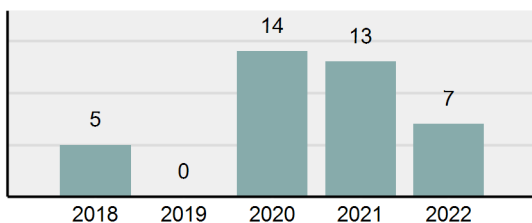

Total Arrests - 5 year trend

Group "B" Arrests	Arrests	
	Adult	Juvenile
Curfew/Loitering/Vagrancy Violations	0	0
Disorderly Conduct	0	0
DUI	0	0
Family Offenses, Nonviolent	0	0
Liquor Law Violations	0	0
Trespass of Real Property	0	0
All Other Offenses	1	0
Total Group "B"	1	0