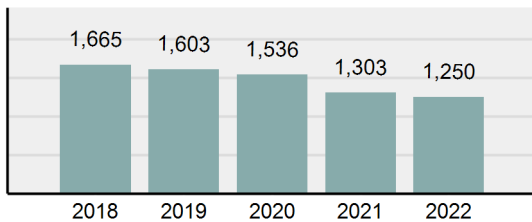

- Offense total 1,250
- % change from 2021 -4.07%
- # of cleared offenses 628
- Percent cleared 50.24%
- Group "A" crime rate per 100,000 population 2,131.00
- Summary-based reporting crime rate per 100,000 populated is calculated for other state crime comparisons only 820.01

Arrest Overview

- Arrest total 926
- % change from 2021 -4.73%
- Adult arrest total 868
- Juvenile arrest total 58
- Arrest rate per 100,000 population 1,578.64

Group "A" Offenses	Offenses		Arrests	
	# Reported	# Cleared	Adult	Juvenile
Murder	2	2	2	0
Negligent Manslaughter	0	0	0	0
Rape	7	4	1	0
Sodomy	0	0	0	0
Sexual Assault w/Obj	18	3	2	0
Fondling	23	9	1	3
Aggravated Assault	107	84	41	0
Simple Assault	182	153	72	4
Intimidation	37	24	10	0
Kidnapping	6	4	0	0
Incest	0	0	0	0
Statutory Rape	1	1	0	0
Human Trafficking, Commercial Sex Acts	0	0	0	0
Human Trafficking, Involuntary Servitude	0	0	0	0
Robbery	0	0	0	0
Burglary/Breaking and Entering	93	17	9	3
Larceny/Theft Offenses	202	13	9	0
Motor Vehicle Theft	69	11	1	4
Arson	1	0	0	0
Destruction Of Property	75	25	11	3
Counterfeiting/Forgery	12	1	0	0
Fraud Offenses	118	0	0	0
Embezzlement	2	0	0	0
Extortion/Blackmail	1	0	0	0
Bribery	0	0	0	0
Stolen Property Offenses	9	9	7	0
Drug/Narcotic Violations	156	146	122	8
Drug Equipment Violations	111	108	26	0
Gambling Offenses	0	0	0	0
Pornography/Obscene Material	4	3	0	0
Prostitution Offenses	0	0	0	0
Weapons Law Violations	14	11	8	0
Animal Cruelty	0	0	0	0
Total Group "A"	1,250	628	322	25

Total Offenses - 5 year trend