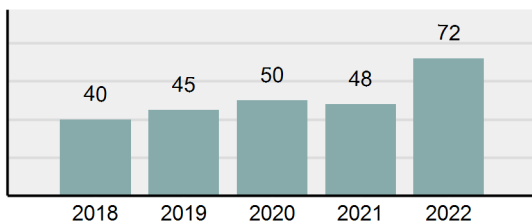

WILDER Police Department

Population: 1,720
County: Canyon

Offense Overview

- Offense total 72
- % change from 2021 **50%**
- # of cleared offenses 13
- Percent cleared 18.06%
- Group "A" crime rate per 100,000 population 4,186.05
- Summary-based reporting crime rate per 100,000 populated is calculated for other state crime comparisons only 1,395.35

Arrest Overview

- Arrest total 7
- % change from 2021 **-46.15%**
- Adult arrest total 5
- Juvenile arrest total 2
- Arrest rate per 100,000 population 406.98

Group "A" Offenses	Offenses		Arrests	
	# Reported	# Cleared	Adult	Juvenile
Murder	0	0	0	0
Negligent Manslaughter	0	0	0	0
Rape	0	0	0	0
Sodomy	0	0	0	0
Sexual Assault w/Obj	2	0	0	0
Fondling	4	0	0	0
Aggravated Assault	4	3	3	0
Simple Assault	7	3	0	0
Intimidation	0	0	0	0
Kidnapping	0	0	0	0
Incest	0	0	0	0
Statutory Rape	0	0	0	0
Human Trafficking, Commercial Sex Acts	0	0	0	0
Human Trafficking, Involuntary Servitude	0	0	0	0
Robbery	0	0	0	0
Burglary/Breaking and Entering	8	0	0	0
Larceny/Theft Offenses	9	1	0	0
Motor Vehicle Theft	3	0	0	0
Arson	0	0	0	0
Destruction Of Property	7	1	0	1
Counterfeiting/Forgery	1	0	0	0
Fraud Offenses	1	0	0	0
Embezzlement	0	0	0	0
Extortion/Blackmail	0	0	0	0
Bribery	0	0	0	0
Stolen Property Offenses	0	0	0	0
Drug/Narcotic Violations	14	2	1	1
Drug Equipment Violations	11	2	0	0
Gambling Offenses	0	0	0	0
Pornography/Obscene Material	0	0	0	0
Prostitution Offenses	0	0	0	0
Weapons Law Violations	1	1	0	0
Animal Cruelty	0	0	0	0
Total Group "A"	72	13	4	2

Total Offenses - 5 year trend