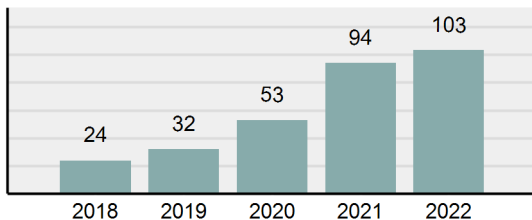

### Offense Overview

- Offense total 340
- % change from 2021 **68.32%**
- # of cleared offenses 99
- Percent cleared 29.12%
- Group "A" crime rate per 100,000 population 3,135.09
- Summary-based reporting crime rate per 100,000 populated is calculated for other state crime comparisons only 995.85

### Arrest Overview

- Arrest total 103
- % change from 2021 **9.57%**
- Adult arrest total 92
- Juvenile arrest total 11
- Arrest rate per 100,000 population 949.75

**Total Offenses - 5 year trend**

**Total Arrests - 5 year trend**