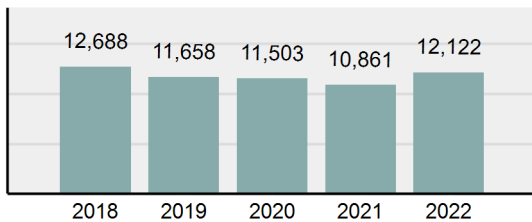

Arrest Overview

- Arrest total 5,861
- % change from 2021 **-1.33%**
- Adult arrest total 5,155
- Juvenile arrest total 706
- Arrest rate per 100,000 population 2,327.64

Group "A" Offenses	Offenses		Arrests	
	# Reported	# Cleared	Adult	Juvenile
Murder	11	7	7	0
Negligent Manslaughter	0	0	0	0
Rape	90	12	2	0
Sodomy	27	1	0	0
Sexual Assault w/Obj	83	15	4	0
Fondling	170	25	10	8
Aggravated Assault	649	380	282	20
Simple Assault	1,592	713	278	101
Intimidation	224	71	28	0
Kidnapping	34	26	14	0
Incest	0	0	0	0
Statutory Rape	1	1	0	0
Human Trafficking, Commercial Sex Acts	23	0	0	0
Human Trafficking, Involuntary Servitude	3	0	0	0
Robbery	12	2	1	2
Burglary/Breaking and Entering	385	65	81	18
Larceny/Theft Offenses	2,091	296	243	70
Motor Vehicle Theft	369	45	11	6
Arson	19	5	2	0
Destruction Of Property	921	154	59	32
Counterfeiting/Forgery	109	14	3	0
Fraud Offenses	1,100	37	9	0
Embezzlement	95	26	1	0
Extortion/Blackmail	13	0	0	0
Bribery	0	0	0	0
Stolen Property Offenses	33	31	23	3
Drug/Narcotic Violations	1,823	1,537	1193	212
Drug Equipment Violations	1,993	1,689	399	29
Gambling Offenses	0	0	0	0
Pornography/Obscene Material	49	7	0	0
Prostitution Offenses	11	6	5	0
Weapons Law Violations	171	125	46	28
Animal Cruelty	21	11	5	0
Total Group "A"	12,122	5,301	2,706	529

Total Offenses - 5 year trend