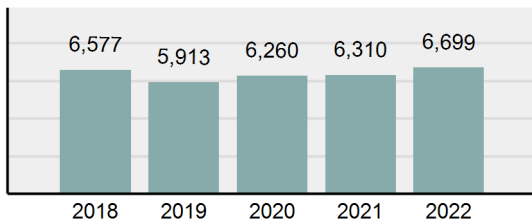

Arrest Overview

- Arrest total 3,151
- % change from 2021 **-3.82%**
- Adult arrest total 2,669
- Juvenile arrest total 482
- Arrest rate per 100,000 population 2,825.98

Group "A" Offenses	Offenses		Arrests	
	# Reported	# Cleared	Adult	Juvenile
Murder	5	1	1	0
Negligent Manslaughter	0	0	0	0
Rape	61	6	1	0
Sodomy	27	1	0	0
Sexual Assault w/Obj	24	5	1	0
Fondling	110	11	6	3
Aggravated Assault	271	141	130	16
Simple Assault	814	372	106	74
Intimidation	114	28	10	0
Kidnapping	26	20	14	0
Incest	0	0	0	0
Statutory Rape	0	0	0	0
Human Trafficking, Commercial Sex Acts	23	0	0	0
Human Trafficking, Involuntary Servitude	3	0	0	0
Robbery	11	2	1	1
Burglary/Breaking and Entering	141	20	34	9
Larceny/Theft Offenses	1,171	193	168	59
Motor Vehicle Theft	150	18	9	1
Arson	10	2	0	0
Destruction Of Property	303	63	25	18
Counterfeiting/Forgery	75	10	3	0
Fraud Offenses	783	32	6	0
Embezzlement	91	25	1	0
Extortion/Blackmail	12	0	0	0
Bribery	0	0	0	0
Stolen Property Offenses	18	18	5	3
Drug/Narcotic Violations	1,050	914	669	161
Drug Equipment Violations	1,230	1,064	254	19
Gambling Offenses	0	0	0	0
Pornography/Obscene Material	41	3	0	0
Prostitution Offenses	6	1	0	0
Weapons Law Violations	111	81	27	25
Animal Cruelty	18	11	5	0
Total Group "A"	6,699	3,042	1,476	389

Total Offenses - 5 year trend