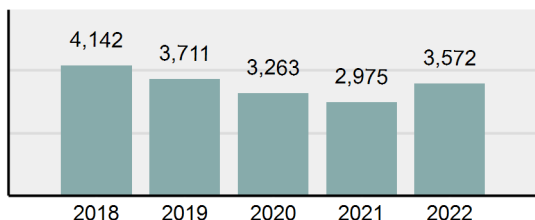

Arrest Overview

- Arrest total 1,524
- % change from 2021 **0.86%**
- Adult arrest total 1,371
- Juvenile arrest total 153
- Arrest rate per 100,000 population 2,276.67

Group "A" Offenses	Offenses		Arrests	
	# Reported	# Cleared	Adult	Juvenile
Murder	3	3	3	0
Negligent Manslaughter	0	0	0	0
Rape	16	1	0	0
Sodomy	0	0	0	0
Sexual Assault w/Obj	33	6	1	0
Fondling	31	4	2	2
Aggravated Assault	245	139	98	4
Simple Assault	529	168	90	22
Intimidation	68	19	8	0
Kidnapping	2	2	0	0
Incest	0	0	0	0
Statutory Rape	0	0	0	0
Human Trafficking, Commercial Sex Acts	0	0	0	0
Human Trafficking, Involuntary Servitude	0	0	0	0
Robbery	1	0	0	1
Burglary/Breaking and Entering	109	24	37	5
Larceny/Theft Offenses	642	85	65	10
Motor Vehicle Theft	142	15	0	1
Arson	8	3	2	0
Destruction Of Property	484	59	21	9
Counterfeiting/Forgery	16	1	0	0
Fraud Offenses	165	3	3	0
Embezzlement	2	1	0	0
Extortion/Blackmail	0	0	0	0
Bribery	0	0	0	0
Stolen Property Offenses	4	3	10	0
Drug/Narcotic Violations	489	416	351	37
Drug Equipment Violations	534	459	112	9
Gambling Offenses	0	0	0	0
Pornography/Obscene Material	3	0	0	0
Prostitution Offenses	5	5	5	0
Weapons Law Violations	38	29	10	3
Animal Cruelty	3	0	0	0
Total Group "A"	3,572	1,445	818	103

Total Offenses - 5 year trend