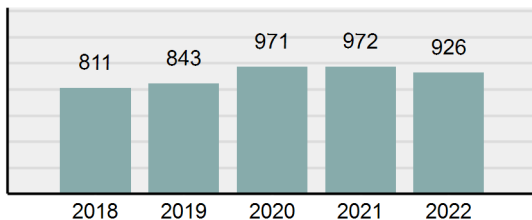

Total Arrests - 5 year trend

Group "B" Arrests	Arrests	
	Adult	Juvenile
Curfew/Loitering/Vagrancy Violations	0	1
Disorderly Conduct	31	3
DUI	128	4
Family Offenses, Nonviolent	37	0
Liquor Law Violations	2	0
Trespass of Real Property	13	1
All Other Offenses	335	24
Total Group "B"	546	33