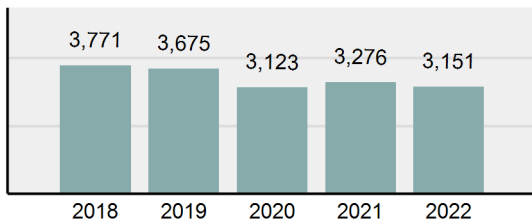

Total Arrests - 5 year trend

Group "B" Arrests	Arrests	
	Adult	Juvenile
Curfew/Loitering/Vagrancy Violations	0	0
Disorderly Conduct	39	17
DUI	342	5
Family Offenses, Nonviolent	82	0
Liquor Law Violations	29	2
Trespass of Real Property	36	5
All Other Offenses	665	64
Total Group "B"	1,193	93