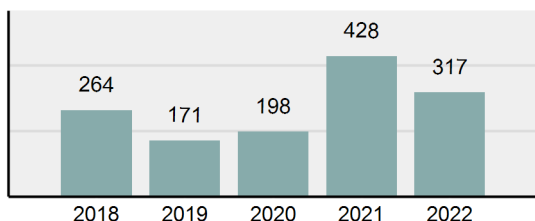

### Offense Overview

- Offense total 459
- % change from 2021 **-16.09%**
- # of cleared offenses 228
- Percent cleared 49.67%
- Group "A" crime rate per 100,000 population 3,644.01
- Summary-based reporting crime rate per 100,000 populated is calculated for other state crime comparisons only 1,151.16

### Arrest Overview

- Arrest total 317
- % change from 2021 **-25.93%**
- Adult arrest total 317
- Juvenile arrest total 0
- Arrest rate per 100,000 population 2,516.67

Group "A" Offenses	Offenses		Arrests	
	# Reported	# Cleared	Adult	Juvenile
Murder	0	0	0	0
Negligent Manslaughter	0	0	0	0
Rape	9	2	1	0
Sodomy	0	0	0	0
Sexual Assault w/Obj	1	1	0	0
Fondling	6	0	0	0
Aggravated Assault	41	24	23	0
Simple Assault	39	15	10	0
Intimidation	8	2	2	0
Kidnapping	3	2	2	0
Incest	0	0	0	0
Statutory Rape	0	0	0	0
Human Trafficking, Commercial Sex Acts	0	0	0	0
Human Trafficking, Involuntary Servitude	0	0	0	0
Robbery	0	0	0	0
Burglary/Breaking and Entering	31	8	6	0
Larceny/Theft Offenses	50	6	4	0
Motor Vehicle Theft	13	1	0	0
Arson	1	0	0	0
Destruction Of Property	42	11	3	0
Counterfeiting/Forgery	0	0	0	0
Fraud Offenses	12	1	0	0
Embezzlement	0	0	0	0
Extortion/Blackmail	0	0	0	0
Bribery	0	0	0	0
Stolen Property Offenses	6	2	0	0
Drug/Narcotic Violations	91	72	74	0
Drug Equipment Violations	95	75	17	0
Gambling Offenses	0	0	0	0
Pornography/Obscene Material	0	0	0	0
Prostitution Offenses	0	0	0	0
Weapons Law Violations	10	6	1	0
Animal Cruelty	1	0	0	0
<b>Total Group "A"</b>	<b>459</b>	<b>228</b>	<b>143</b>	<b>0</b>

**Total Offenses - 5 year trend**

**Total Arrests - 5 year trend**

Group "B" Arrests	Arrests	
	Adult	Juvenile
Curfew/Loitering/Vagrancy Violations	0	0
Disorderly Conduct	18	0
DUI	44	0
Family Offenses, Nonviolent	3	0
Liquor Law Violations	9	0
Trespass of Real Property	3	0
All Other Offenses	97	0
<b>Total Group "B"</b>	<b>174</b>	<b>0</b>