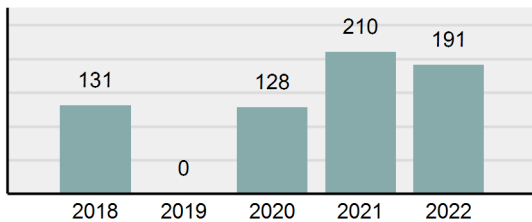

Population: 3,095
County: Owyhee

Offense Overview

- Offense total 191
- % change from 2021 -9.05%
- # of cleared offenses 74
- Percent cleared 38.74%
- Group "A" crime rate per 100,000 population 6,171.24
- Summary-based reporting crime rate per 100,000 populated is calculated for other state crime comparisons only 2,100.16

Arrest Overview

- Arrest total 90
- % change from 2021 -18.18%
- Adult arrest total 90
- Juvenile arrest total 0
- Arrest rate per 100,000 population 2,907.92

Group "A" Offenses	Offenses		Arrests	
	# Reported	# Cleared	Adult	Juvenile
Murder	0	0	0	0
Negligent Manslaughter	0	0	0	0
Rape	1	0	0	0
Sodomy	0	0	0	0
Sexual Assault w/Obj	0	0	0	0
Fondling	1	0	0	0
Aggravated Assault	14	6	6	0
Simple Assault	11	5	3	0
Intimidation	2	1	1	0
Kidnapping	1	0	0	0
Incest	0	0	0	0
Statutory Rape	0	0	0	0
Human Trafficking, Commercial Sex Acts	0	0	0	0
Human Trafficking, Involuntary Servitude	0	0	0	0
Robbery	0	0	0	0
Burglary/Breaking and Entering	17	4	2	0
Larceny/Theft Offenses	26	5	2	0
Motor Vehicle Theft	7	0	0	0
Arson	0	0	0	0
Destruction Of Property	20	4	0	0
Counterfeiting/Forgery	0	0	0	0
Fraud Offenses	3	0	0	0
Embezzlement	0	0	0	0
Extortion/Blackmail	0	0	0	0
Bribery	0	0	0	0
Stolen Property Offenses	4	1	0	0
Drug/Narcotic Violations	38	22	22	0
Drug Equipment Violations	44	26	3	0
Gambling Offenses	0	0	0	0
Pornography/Obscene Material	0	0	0	0
Prostitution Offenses	0	0	0	0
Weapons Law Violations	2	0	0	0
Animal Cruelty	0	0	0	0
Total Group "A"	191	74	39	0

Total Offenses - 5 year trend