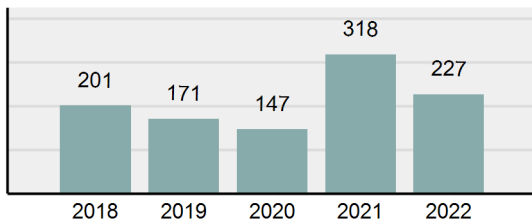

### Offense Overview

- Offense total 268
- % change from 2021 -20.47%
- # of cleared offenses 154
- Percent cleared 57.46%
- Group "A" crime rate per 100,000 population 2,820.76
- Summary-based reporting crime rate per 100,000 populated is calculated for other state crime comparisons only 842.02

### Arrest Overview

- Arrest total 227
- % change from 2021 -28.62%
- Adult arrest total 227
- Juvenile arrest total 0
- Arrest rate per 100,000 population 2,389.22

**Total Offenses - 5 year trend**

**Total Arrests - 5 year trend**