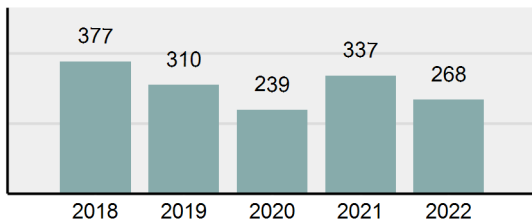

Agency 2022 Crime Report

OWYHEE County Sheriff's Office

Population: 9,501
County: Owyhee

Offense Overview

- Offense total 268
- % change from 2021 -20.47%
- # of cleared offenses 154
- Percent cleared 57.46%
- Group "A" crime rate per 100,000 population 2,820.76
- Summary-based reporting crime rate per 100,000 populated is calculated for other state crime comparisons only 842.02

Arrest Overview

- Arrest total 227
- % change from 2021 -28.62%
- Adult arrest total 227
- Juvenile arrest total 0
- Arrest rate per 100,000 population 2,389.22

Total Offenses - 5 year trend