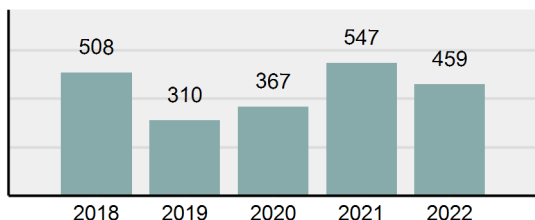

Offense Overview

- Offense total 459
- % change from 2021 **-16.09%**
- # of cleared offenses 228
- Percent cleared 49.67%
- Group "A" crime rate per 100,000 population 3,644.01
- Summary-based reporting crime rate per 100,000 populated is calculated for other state crime comparisons only 1,151.16

Arrest Overview

- Arrest total 317
- % change from 2021 **-25.93%**
- Adult arrest total 317
- Juvenile arrest total 0
- Arrest rate per 100,000 population 2,516.67

Group "A" Offenses	Offenses		Arrests	
	# Reported	# Cleared	Adult	Juvenile
Murder	0	0	0	0
Negligent Manslaughter	0	0	0	0
Rape	9	2	1	0
Sodomy	0	0	0	0
Sexual Assault w/Obj	1	1	0	0
Fondling	6	0	0	0
Aggravated Assault	41	24	23	0
Simple Assault	39	15	10	0
Intimidation	8	2	2	0
Kidnapping	3	2	2	0
Incest	0	0	0	0
Statutory Rape	0	0	0	0
Human Trafficking, Commercial Sex Acts	0	0	0	0
Human Trafficking, Involuntary Servitude	0	0	0	0
Robbery	0	0	0	0
Burglary/Breaking and Entering	31	8	6	0
Larceny/Theft Offenses	50	6	4	0
Motor Vehicle Theft	13	1	0	0
Arson	1	0	0	0
Destruction Of Property	42	11	3	0
Counterfeiting/Forgery	0	0	0	0
Fraud Offenses	12	1	0	0
Embezzlement	0	0	0	0
Extortion/Blackmail	0	0	0	0
Bribery	0	0	0	0
Stolen Property Offenses	6	2	0	0
Drug/Narcotic Violations	91	72	74	0
Drug Equipment Violations	95	75	17	0
Gambling Offenses	0	0	0	0
Pornography/Obscene Material	0	0	0	0
Prostitution Offenses	0	0	0	0
Weapons Law Violations	10	6	1	0
Animal Cruelty	1	0	0	0
Total Group "A"	459	228	143	0

Total Offenses - 5 year trend