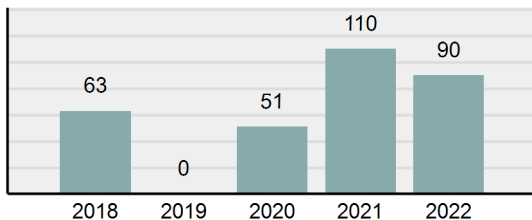

Total Arrests - 5 year trend

Group "B" Arrests	Arrests	
	Adult	Juvenile
Curfew/Loitering/Vagrancy Violations	0	0
Disorderly Conduct	7	0
DUI	17	0
Family Offenses, Nonviolent	2	0
Liquor Law Violations	0	0
Trespass of Real Property	2	0
All Other Offenses	23	0
Total Group "B"	51	0