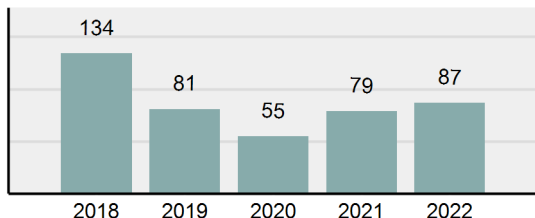

Total Offenses - 5 year trend

Total Arrests - 5 year trend

Group "B" Arrests	Arrests	
	Adult	Juvenile
Curfew/Loitering/Vagrancy Violations	0	0
Disorderly Conduct	0	0
DUI	39	2
Family Offenses, Nonviolent	0	0
Liquor Law Violations	2	0
Trespass of Real Property	3	0
All Other Offenses	92	3
Total Group "B"	136	5

Agency 2022 Crime Report

PRIEST RIVER Police Department

Population: 1,810
County: Bonner

Offense Overview

- Offense total 67
- % change from 2021 -24.72%
- # of cleared offenses 60
- Percent cleared 89.55%
- Group "A" crime rate per 100,000 population 3,701.66
- Summary-based reporting crime rate per 100,000 populated is calculated for other state crime comparisons only 828.73

Arrest Overview

- Arrest total 87
- % change from 2021 10.13%
- Adult arrest total 75
- Juvenile arrest total 12
- Arrest rate per 100,000 population 4,806.63

Total Offenses - 5 year trend

Total Arrests - 5 year trend