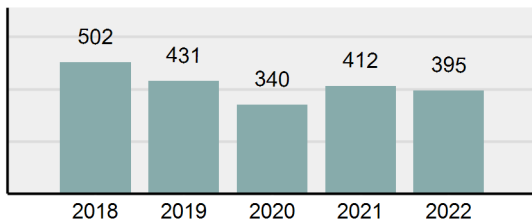

Agency 2022 Crime Report

SANDPOINT Police Department

Population: 9,429
County: Bonner

Offense Overview

- Offense total 423
- % change from 2021 -8.84%
- # of cleared offenses 238
- Percent cleared 56.26%
- Group "A" crime rate per 100,000 population 4,486.16
- Summary-based reporting crime rate per 100,000 populated is calculated for other state crime comparisons only 1,156.01

Arrest Overview

- Arrest total 395
- % change from 2021 -4.13%
- Adult arrest total 327
- Juvenile arrest total 68
- Arrest rate per 100,000 population 4,189.20

Group "A" Offenses	Offenses		Arrests	
	# Reported	# Cleared	Adult	Juvenile
Murder	1	1	1	0
Negligent Manslaughter	0	0	0	0
Rape	0	0	0	0
Sodomy	0	0	0	0
Sexual Assault w/Obj	0	0	0	0
Fondling	24	5	2	0
Aggravated Assault	6	5	5	2
Simple Assault	68	23	12	4
Intimidation	4	4	3	0
Kidnapping	0	0	0	0
Incest	0	0	0	0
Statutory Rape	0	0	0	0
Human Trafficking, Commercial Sex Acts	0	0	0	0
Human Trafficking, Involuntary Servitude	0	0	0	0
Robbery	0	0	0	0
Burglary/Breaking and Entering	27	7	2	3
Larceny/Theft Offenses	64	27	17	9
Motor Vehicle Theft	9	1	0	0
Arson	2	1	1	0
Destruction Of Property	33	5	1	4
Counterfeiting/Forgery	1	1	0	0
Fraud Offenses	12	0	0	0
Embezzlement	0	0	0	0
Extortion/Blackmail	0	0	0	0
Bribery	0	0	0	0
Stolen Property Offenses	1	1	1	2
Drug/Narcotic Violations	94	87	63	19
Drug Equipment Violations	69	64	7	6
Gambling Offenses	0	0	0	0
Pornography/Obscene Material	0	0	0	0
Prostitution Offenses	0	0	0	0
Weapons Law Violations	8	6	3	3
Animal Cruelty	0	0	0	0
Total Group "A"	423	238	118	52

Total Offenses - 5 year trend

Total Arrests - 5 year trend

Group "B" Arrests	Arrests	
	Adult	Juvenile
Curfew/Loitering/Vagrancy Violations	0	3
Disorderly Conduct	1	4
DUI	64	1
Family Offenses, Nonviolent	6	0
Liquor Law Violations	5	1
Trespass of Real Property	7	0
All Other Offenses	126	7
Total Group "B"	209	16