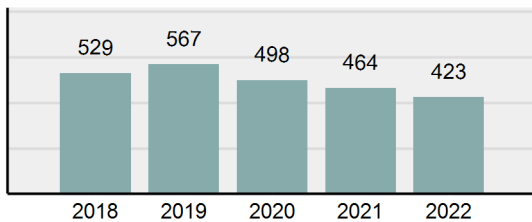

Offense Overview

- Offense total 423
- % change from 2021 -8.84%
- # of cleared offenses 238
- Percent cleared 56.26%
- Group "A" crime rate per 100,000 population 4,486.16
- Summary-based reporting crime rate per 100,000 populated is calculated for other state crime comparisons only 1,156.01

Arrest Overview

- Arrest total 395
- % change from 2021 -4.13%
- Adult arrest total 327
- Juvenile arrest total 68
- Arrest rate per 100,000 population 4,189.20

Group "A" Offenses	Offenses		Arrests	
	# Reported	# Cleared	Adult	Juvenile
Murder	1	1	1	0
Negligent Manslaughter	0	0	0	0
Rape	0	0	0	0
Sodomy	0	0	0	0
Sexual Assault w/Obj	0	0	0	0
Fondling	24	5	2	0
Aggravated Assault	6	5	5	2
Simple Assault	68	23	12	4
Intimidation	4	4	3	0
Kidnapping	0	0	0	0
Incest	0	0	0	0
Statutory Rape	0	0	0	0
Human Trafficking, Commercial Sex Acts	0	0	0	0
Human Trafficking, Involuntary Servitude	0	0	0	0
Robbery	0	0	0	0
Burglary/Breaking and Entering	27	7	2	3
Larceny/Theft Offenses	64	27	17	9
Motor Vehicle Theft	9	1	0	0
Arson	2	1	1	0
Destruction Of Property	33	5	1	4
Counterfeiting/Forgery	1	1	0	0
Fraud Offenses	12	0	0	0
Embezzlement	0	0	0	0
Extortion/Blackmail	0	0	0	0
Bribery	0	0	0	0
Stolen Property Offenses	1	1	1	2
Drug/Narcotic Violations	94	87	63	19
Drug Equipment Violations	69	64	7	6
Gambling Offenses	0	0	0	0
Pornography/Obscene Material	0	0	0	0
Prostitution Offenses	0	0	0	0
Weapons Law Violations	8	6	3	3
Animal Cruelty	0	0	0	0
Total Group "A"	423	238	118	52

Total Offenses - 5 year trend