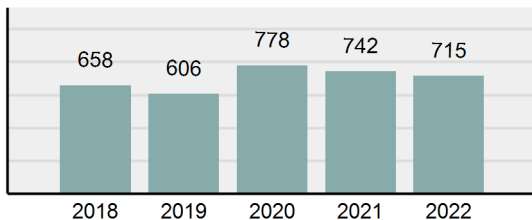

Agency 2022 Crime Report

BONNER County Sheriff's Office

Population: 38,349
County: Bonner

Offense Overview

- Offense total 996
- % change from 2021 -3.02%
- # of cleared offenses 562
- Percent cleared 56.43%
- Group "A" crime rate per 100,000 population 2,597.20
- Summary-based reporting crime rate per 100,000 populated is calculated for other state crime comparisons only 863.13

Arrest Overview

- Arrest total 715
- % change from 2021 -3.64%
- Adult arrest total 696
- Juvenile arrest total 19
- Arrest rate per 100,000 population 1,864.46

Group "A" Offenses	Offenses		Arrests	
	# Reported	# Cleared	Adult	Juvenile
Murder	1	1	1	0
Negligent Manslaughter	1	1	1	0
Rape	8	2	0	0
Sodomy	0	0	0	0
Sexual Assault w/Obj	0	0	0	0
Fondling	8	2	2	0
Aggravated Assault	26	24	15	0
Simple Assault	145	105	29	4
Intimidation	4	2	3	0
Kidnapping	0	0	0	0
Incest	1	1	0	0
Statutory Rape	0	0	0	0
Human Trafficking, Commercial Sex Acts	0	0	0	0
Human Trafficking, Involuntary Servitude	0	0	0	0
Robbery	4	3	3	0
Burglary/Breaking and Entering	74	25	19	1
Larceny/Theft Offenses	180	41	23	5
Motor Vehicle Theft	31	2	1	0
Arson	7	6	1	0
Destruction Of Property	99	30	9	0
Counterfeiting/Forgery	4	0	0	0
Fraud Offenses	45	1	0	0
Embezzlement	0	0	0	0
Extortion/Blackmail	0	0	0	0
Bribery	0	0	0	0
Stolen Property Offenses	0	0	1	0
Drug/Narcotic Violations	177	153	116	3
Drug Equipment Violations	172	156	14	3
Gambling Offenses	0	0	0	0
Pornography/Obscene Material	0	0	0	0
Prostitution Offenses	0	0	0	0
Weapons Law Violations	9	7	0	0
Animal Cruelty	0	0	0	0
Total Group "A"	996	562	238	16

Total Offenses - 5 year trend

Total Arrests - 5 year trend

Group "B" Arrests	Arrests	
	Adult	Juvenile
Curfew/Loitering/Vagrancy Violations	0	0
Disorderly Conduct	3	0
DUI	81	1
Family Offenses, Nonviolent	4	0
Liquor Law Violations	7	0
Trespass of Real Property	16	0
All Other Offenses	347	2
Total Group "B"	458	3