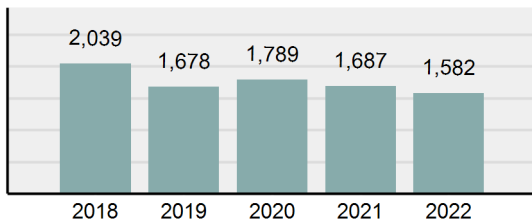

- Offense total 1,582
- % change from 2021 **-6.22%**
- # of cleared offenses 949
- Percent cleared 59.99%
- Group "A" crime rate per 100,000 population 3,087.37
- Summary-based reporting crime rate per 100,000 populated is calculated for other state crime comparisons only 932.85

Arrest Overview

- Arrest total 1,389
- % change from 2021 **-5.7%**
- Adult arrest total 1,282
- Juvenile arrest total 107
- Arrest rate per 100,000 population 2,710.72

Group "A" Offenses	Offenses		Arrests	
	# Reported	# Cleared	Adult	Juvenile
Murder	2	2	2	0
Negligent Manslaughter	1	1	1	0
Rape	8	2	0	0
Sodomy	0	0	0	0
Sexual Assault w/Obj	0	0	0	0
Fondling	32	7	4	0
Aggravated Assault	34	31	21	2
Simple Assault	234	148	53	12
Intimidation	9	7	6	0
Kidnapping	2	2	1	0
Incest	1	1	0	0
Statutory Rape	0	0	0	0
Human Trafficking, Commercial Sex Acts	0	0	0	0
Human Trafficking, Involuntary Servitude	0	0	0	0
Robbery	5	4	3	0
Burglary/Breaking and Entering	102	32	22	4
Larceny/Theft Offenses	273	90	59	16
Motor Vehicle Theft	45	6	1	0
Arson	9	7	2	0
Destruction Of Property	138	39	12	4
Counterfeiting/Forgery	5	1	0	0
Fraud Offenses	58	2	0	0
Embezzlement	0	0	0	0
Extortion/Blackmail	0	0	0	0
Bribery	0	0	0	0
Stolen Property Offenses	1	1	2	3
Drug/Narcotic Violations	320	288	214	25
Drug Equipment Violations	282	261	29	9
Gambling Offenses	0	0	0	0
Pornography/Obscene Material	0	0	0	0
Prostitution Offenses	0	0	0	0
Weapons Law Violations	21	17	4	3
Animal Cruelty	0	0	0	0
Total Group "A"	1,582	949	436	78

Total Offenses - 5 year trend