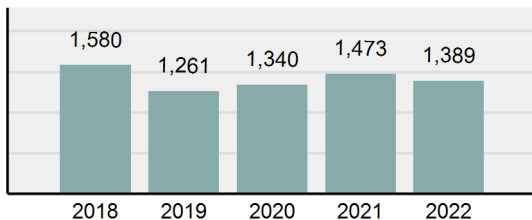

Total Arrests - 5 year trend

Group "B" Arrests	Arrests	
	Adult	Juvenile
Curfew/Loitering/Vagrancy Violations	0	3
Disorderly Conduct	4	4
DUI	208	4
Family Offenses, Nonviolent	11	0
Liquor Law Violations	14	1
Trespass of Real Property	26	0
All Other Offenses	583	17
Total Group "B"	846	29