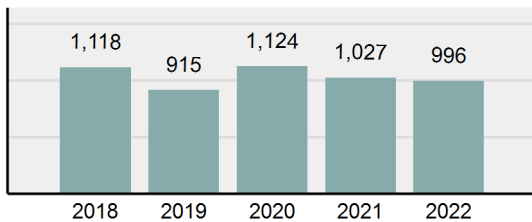

Offense Overview

- Offense total 996
- % change from 2021 -3.02%
- # of cleared offenses 562
- Percent cleared 56.43%
- Group "A" crime rate per 100,000 population 2,597.20
- Summary-based reporting crime rate per 100,000 populated is calculated for other state crime comparisons only 863.13

Arrest Overview

- Arrest total 715
- % change from 2021 -3.64%
- Adult arrest total 696
- Juvenile arrest total 19
- Arrest rate per 100,000 population 1,864.46

Group "A" Offenses	Offenses		Arrests	
	# Reported	# Cleared	Adult	Juvenile
Murder	1	1	1	0
Negligent Manslaughter	1	1	1	0
Rape	8	2	0	0
Sodomy	0	0	0	0
Sexual Assault w/Obj	0	0	0	0
Fondling	8	2	2	0
Aggravated Assault	26	24	15	0
Simple Assault	145	105	29	4
Intimidation	4	2	3	0
Kidnapping	0	0	0	0
Incest	1	1	0	0
Statutory Rape	0	0	0	0
Human Trafficking, Commercial Sex Acts	0	0	0	0
Human Trafficking, Involuntary Servitude	0	0	0	0
Robbery	4	3	3	0
Burglary/Breaking and Entering	74	25	19	1
Larceny/Theft Offenses	180	41	23	5
Motor Vehicle Theft	31	2	1	0
Arson	7	6	1	0
Destruction Of Property	99	30	9	0
Counterfeiting/Forgery	4	0	0	0
Fraud Offenses	45	1	0	0
Embezzlement	0	0	0	0
Extortion/Blackmail	0	0	0	0
Bribery	0	0	0	0
Stolen Property Offenses	0	0	1	0
Drug/Narcotic Violations	177	153	116	3
Drug Equipment Violations	172	156	14	3
Gambling Offenses	0	0	0	0
Pornography/Obscene Material	0	0	0	0
Prostitution Offenses	0	0	0	0
Weapons Law Violations	9	7	0	0
Animal Cruelty	0	0	0	0
Total Group "A"	996	562	238	16

Total Offenses - 5 year trend