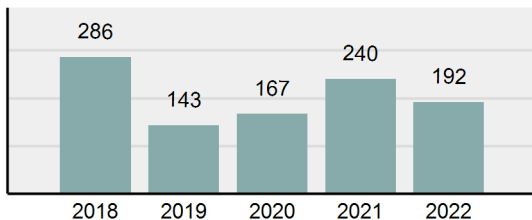

Agency 2022 Crime Report

PONDERAY Police Department

Population: 1,653
County: Bonner

Offense Overview

- Offense total 96
- % change from 2021 -10.28%
- # of cleared offenses 89
- Percent cleared 92.71%
- Group "A" crime rate per 100,000 population 5,807.62
- Summary-based reporting crime rate per 100,000 populated is calculated for other state crime comparisons only 1,391.41

Arrest Overview

- Arrest total 192
- % change from 2021 -20%
- Adult arrest total 184
- Juvenile arrest total 8
- Arrest rate per 100,000 population 11,615.25

Group "A" Offenses	Offenses		Arrests	
	# Reported	# Cleared	Adult	Juvenile
Murder	0	0	0	0
Negligent Manslaughter	0	0	0	0
Rape	0	0	0	0
Sodomy	0	0	0	0
Sexual Assault w/Obj	0	0	0	0
Fondling	0	0	0	0
Aggravated Assault	0	0	0	0
Simple Assault	3	3	1	0
Intimidation	0	0	0	0
Kidnapping	0	0	0	0
Incest	0	0	0	0
Statutory Rape	0	0	0	0
Human Trafficking, Commercial Sex Acts	0	0	0	0
Human Trafficking, Involuntary Servitude	0	0	0	0
Robbery	0	0	0	0
Burglary/Breaking and Entering	0	0	1	0
Larceny/Theft Offenses	20	16	13	1
Motor Vehicle Theft	3	2	0	0
Arson	0	0	0	0
Destruction Of Property	3	2	1	0
Counterfeiting/Forgery	0	0	0	0
Fraud Offenses	1	1	0	0
Embezzlement	0	0	0	0
Extortion/Blackmail	0	0	0	0
Bribery	0	0	0	0
Stolen Property Offenses	0	0	0	1
Drug/Narcotic Violations	35	34	24	1
Drug Equipment Violations	28	28	8	0
Gambling Offenses	0	0	0	0
Pornography/Obscene Material	0	0	0	0
Prostitution Offenses	0	0	0	0
Weapons Law Violations	3	3	0	0
Animal Cruelty	0	0	0	0
Total Group "A"	96	89	48	3

Total Offenses - 5 year trend

Total Arrests - 5 year trend

Group "B" Arrests	Arrests	
	Adult	Juvenile
Curfew/Loitering/Vagrancy Violations	0	0
Disorderly Conduct	0	0
DUI	39	2
Family Offenses, Nonviolent	0	0
Liquor Law Violations	2	0
Trespass of Real Property	3	0
All Other Offenses	92	3
Total Group "B"	136	5