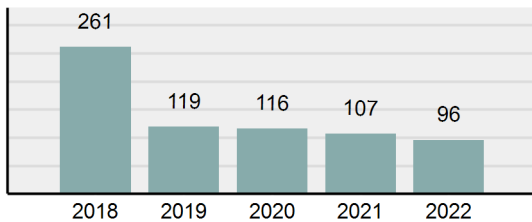

Population: 1,653
County: Bonner

Offense Overview

- Offense total 96
- % change from 2021 -10.28%
- # of cleared offenses 89
- Percent cleared 92.71%
- Group "A" crime rate per 100,000 population 5,807.62
- Summary-based reporting crime rate per 100,000 populated is calculated for other state crime comparisons only 1,391.41

Arrest Overview

- Arrest total 192
- % change from 2021 -20%
- Adult arrest total 184
- Juvenile arrest total 8
- Arrest rate per 100,000 population 11,615.25

Group "A" Offenses	Offenses		Arrests	
	# Reported	# Cleared	Adult	Juvenile
Murder	0	0	0	0
Negligent Manslaughter	0	0	0	0
Rape	0	0	0	0
Sodomy	0	0	0	0
Sexual Assault w/Obj	0	0	0	0
Fondling	0	0	0	0
Aggravated Assault	0	0	0	0
Simple Assault	3	3	1	0
Intimidation	0	0	0	0
Kidnapping	0	0	0	0
Incest	0	0	0	0
Statutory Rape	0	0	0	0
Human Trafficking, Commercial Sex Acts	0	0	0	0
Human Trafficking, Involuntary Servitude	0	0	0	0
Robbery	0	0	0	0
Burglary/Breaking and Entering	0	0	1	0
Larceny/Theft Offenses	20	16	13	1
Motor Vehicle Theft	3	2	0	0
Arson	0	0	0	0
Destruction Of Property	3	2	1	0
Counterfeiting/Forgery	0	0	0	0
Fraud Offenses	1	1	0	0
Embezzlement	0	0	0	0
Extortion/Blackmail	0	0	0	0
Bribery	0	0	0	0
Stolen Property Offenses	0	0	0	1
Drug/Narcotic Violations	35	34	24	1
Drug Equipment Violations	28	28	8	0
Gambling Offenses	0	0	0	0
Pornography/Obscene Material	0	0	0	0
Prostitution Offenses	0	0	0	0
Weapons Law Violations	3	3	0	0
Animal Cruelty	0	0	0	0
Total Group "A"	96	89	48	3

Total Offenses - 5 year trend