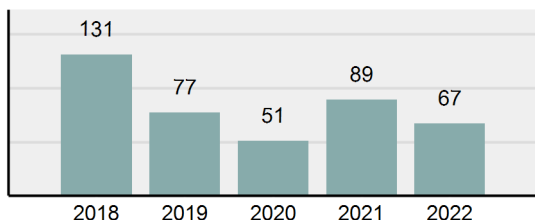

Total Offenses - 5 year trend

Total Arrests - 5 year trend

Group "B" Arrests	Arrests	
	Adult	Juvenile
Curfew/Loitering/Vagrancy Violations	0	0
Disorderly Conduct	0	0
DUI	39	2
Family Offenses, Nonviolent	0	0
Liquor Law Violations	2	0
Trespass of Real Property	3	0
All Other Offenses	92	3
Total Group "B"	136	5

Agency 2022 Crime Report

PRIEST RIVER Police Department

Population: 1,810
County: Bonner

Offense Overview

- Offense total 67
- % change from 2021 -24.72%
- # of cleared offenses 60
- Percent cleared 89.55%
- Group "A" crime rate per 100,000 population 3,701.66
- Summary-based reporting crime rate per 100,000 populated is calculated for other state crime comparisons only 828.73

Arrest Overview

- Arrest total 87
- % change from 2021 10.13%
- Adult arrest total 75
- Juvenile arrest total 12
- Arrest rate per 100,000 population 4,806.63

Total Offenses - 5 year trend

Total Arrests - 5 year trend