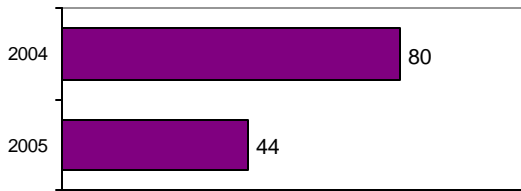

Total Arrests - 2 year trend

Group "B" Arrests	Arrests	
	Adult	Juvenile
Bad Checks	0	0
Curfew/Vagrancy	0	0
Disorderly Conduct	1	0
DUI	5	0
Drunkenness	1	0
Family Offense-nonviolent	2	0
Liquor Law Violation	0	4
Peeping Tom	0	0
Runaways	0	0
Trespass	0	0
All Other Offenses	14	1
Total Group "B"	23	5