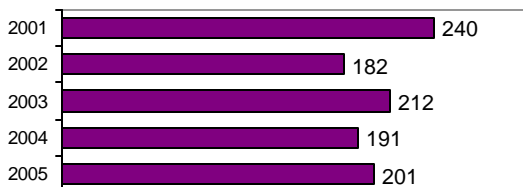

Total Arrests - 5 year trend

Group "B" Arrests	Arrests	
	Adult	Juvenile
Bad Checks	6	18
Curfew/Vagrancy	0	0
Disorderly Conduct	2	0
DUI	44	1
Drunkenness	0	0
Family Offense-nonviolent	1	0
Liquor Law Violation	14	12
Peeping Tom	0	0
Runaways	0	0
Trespass	1	0
All Other Offenses	34	5
Total Group "B"	102	36