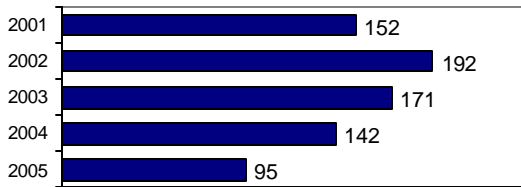

Blaine County Sheriff

Population: 7,021
County: Blaine

Offense Overview

- Offense total 95
- % change from 2004 -33.1
- # of cleared offenses 59
- Percent cleared 62.1

- Group "A" Crime Rate per 100,000 population 1353.1

- Summary based reporting crime rate per 100,000 population is calculated for other state crime comparisons only. 441.5

Arrest Overview

- Arrest total 278
- % change from 2004 -27.2
- Adult arrest total 245
- Juvenile arrest total 33

- Arrest Rate per 100,000 population 3959.5

Group "A" Offenses	Offenses		Arrests	
	# Reported	# Cleared	Adult	Juvenile
Murder	0	0	0	0
Negligent Manslaughter	0	0	0	0
Forcible Rape	1	1	1	0
Robbery	0	0	0	0
Aggravated Assault	7	1	1	0
Burglary	5	2	2	0
Larceny	17	5	1	0
Motor Vehicle Theft	0	0	0	0
Arson	1	0	0	0
Simple Assault	27	23	16	1
Intimidation	1	1	0	0
Bribery	0	0	0	0
Counterfeiting/Forgery	0	0	0	0
Vandalism	4	0	0	0
Drug/Narcotics	16	14	14	2
Drug Equipment	10	9	4	0
Embezzlement	0	0	0	0
Extortion/Blackmail	0	0	0	0
Fraud	3	1	0	0
Gambling	0	0	0	0
Kidnaping	1	1	1	0
Pornography	0	0	0	0
Prostitution	0	0	0	0
Forcible Sodomy	0	0	0	0
Sexual Assault w/Object	0	0	0	0
Forcible Fondling	1	0	0	0
Incest	0	0	0	0
Statutory Rape	1	1	0	0
Stolen Property	0	0	0	0
Weapon Law Violation	0	0	0	0
Total Group "A"	95	59	40	3

Total Offenses - 5 year trend