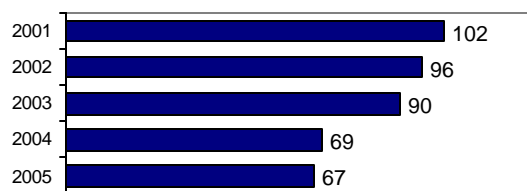

Sun Valley Police Department

Population: 1,490
County: Blaine

Offense Overview

- Offense total 67
- % change from 2004 **-2.9**
- # of cleared offenses 9
- Percent cleared 13.4

- Group "A" Crime Rate per 100,000 population 4496.6

- Summary based reporting crime rate per 100,000 population is calculated for other state crime comparisons only. 2684.6

Arrest Overview

- Arrest total 54
- % change from 2004 **-23.9**
- Adult arrest total 53
- Juvenile arrest total 1

- Arrest Rate per 100,000 population 3624.2

Group "A" Offenses	Offenses		Arrests	
	# Reported	# Cleared	Adult	Juvenile
Murder	0	0	0	0
Negligent Manslaughter	0	0	0	0
Forcible Rape	0	0	0	0
Robbery	0	0	0	0
Aggravated Assault	3	0	0	0
Burglary	5	0	0	0
Larceny	28	1	1	0
Motor Vehicle Theft	4	0	0	0
Arson	0	0	0	0
Simple Assault	9	4	4	0
Intimidation	1	0	0	0
Bribery	0	0	0	0
Counterfeiting/Forgery	0	0	0	0
Vandalism	6	1	0	0
Drug/Narcotics	3	1	2	0
Drug Equipment	5	2	1	0
Embezzlement	0	0	0	0
Extortion/Blackmail	0	0	0	0
Fraud	1	0	0	0
Gambling	0	0	0	0
Kidnaping	0	0	0	0
Pornography	0	0	0	0
Prostitution	0	0	0	0
Forcible Sodomy	0	0	0	0
Sexual Assault w/Object	0	0	0	0
Forcible Fondling	2	0	0	0
Incest	0	0	0	0
Statutory Rape	0	0	0	0
Stolen Property	0	0	0	0
Weapon Law Violation	0	0	0	0
Total Group "A"	67	9	8	0

Total Offenses - 5 year trend