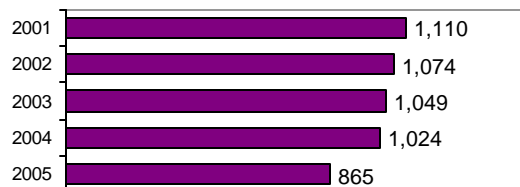

Total Arrests - 5 year trend

Group "B" Arrests	Arrests	
	Adult	Juvenile
Bad Checks	7	18
Curfew/Vagrancy	0	3
Disorderly Conduct	7	0
DUI	198	12
Drunkenness	1	0
Family Offense-nonviolent	4	1
Liquor Law Violation	39	44
Peeping Tom	0	0
Runaways	0	3
Trespass	11	2
All Other Offenses	270	31
Total Group "B"	537	114