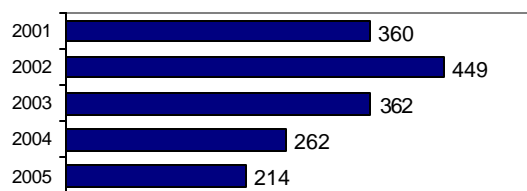

Hailey Police Department

Population: 7,654
County: Blaine

Offense Overview

- Offense total 214
- % change from 2004 **-18.3**
- # of cleared offenses 84
- Percent cleared 39.3

- Group "A" Crime Rate per 100,000 population 2795.9

- Summary based reporting crime rate per 100,000 population is calculated for other state crime comparisons only. 679.4

Arrest Overview

- Arrest total 288
- % change from 2004 **-4.0**
- Adult arrest total 230
- Juvenile arrest total 58

- Arrest Rate per 100,000 population 3762.7

Group "A" Offenses	Offenses		Arrests	
	# Reported	# Cleared	Adult	Juvenile
Murder	0	0	0	0
Negligent Manslaughter	0	0	0	0
Forcible Rape	1	0	0	0
Robbery	0	0	0	0
Aggravated Assault	7	3	3	0
Burglary	2	0	0	0
Larceny	37	7	2	7
Motor Vehicle Theft	5	1	1	0
Arson	0	0	0	0
Simple Assault	63	40	38	3
Intimidation	7	0	0	0
Bribery	0	0	0	0
Counterfeiting/Forgery	6	1	0	1
Vandalism	45	1	1	0
Drug/Narcotics	10	10	10	1
Drug Equipment	23	19	11	4
Embezzlement	1	0	0	0
Extortion/Blackmail	0	0	0	0
Fraud	2	0	0	0
Gambling	0	0	0	0
Kidnaping	1	1	1	0
Pornography	0	0	0	0
Prostitution	0	0	0	0
Forcible Sodomy	0	0	0	0
Sexual Assault w/Object	0	0	0	0
Forcible Fondling	3	1	1	0
Incest	0	0	0	0
Statutory Rape	0	0	0	0
Stolen Property	1	0	0	0
Weapon Law Violation	0	0	0	0
Total Group "A"	214	84	68	16

Total Offenses - 5 year trend