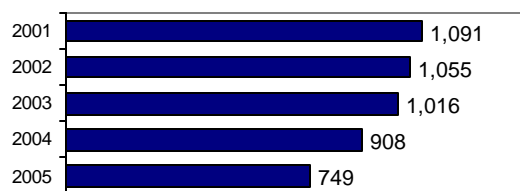

Blaine County Total

Population: 21,646
County: Blaine

Offense Overview

- Offense total 749
- % change from 2004 **-17.5**
- # of cleared offenses 240
- Percent cleared 32.0

- Group "A" Crime Rate per 100,000 population 3460.2

- Summary based reporting crime rate per 100,000 population is calculated for other state crime comparisons only. 1376.7

Arrest Overview

- Arrest total 865
- % change from 2004 **-15.5**
- Adult arrest total 723
- Juvenile arrest total 142

- Arrest Rate per 100,000 population 3996.1

Group "A" Offenses	Offenses		Arrests	
	# Reported	# Cleared	Adult	Juvenile
Murder	0	0	0	0
Negligent Manslaughter	0	0	0	0
Forcible Rape	4	1	1	0
Robbery	2	0	0	0
Aggravated Assault	27	9	9	0
Burglary	41	7	6	0
Larceny	205	25	13	13
Motor Vehicle Theft	18	5	5	0
Arson	1	0	0	0
Simple Assault	144	85	73	5
Intimidation	17	1	0	0
Bribery	0	0	0	0
Counterfeiting/Forgery	10	2	1	1
Vandalism	141	11	8	1
Drug/Narcotics	43	38	39	3
Drug Equipment	61	49	26	5
Embezzlement	2	0	0	0
Extortion/Blackmail	0	0	0	0
Fraud	15	1	0	0
Gambling	0	0	0	0
Kidnaping	4	3	3	0
Pornography	0	0	0	0
Prostitution	0	0	0	0
Forcible Sodomy	0	0	0	0
Sexual Assault w/Object	4	0	0	0
Forcible Fondling	7	1	1	0
Incest	0	0	0	0
Statutory Rape	1	1	0	0
Stolen Property	1	0	0	0
Weapon Law Violation	1	1	1	0
Total Group "A"	749	240	186	28

Total Offenses - 5 year trend