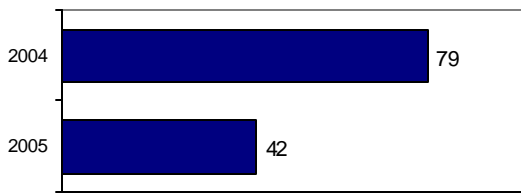

Bellevue Marshal

Population: 2,258
County: Blaine

Offense Overview

- Offense total 42
- % change from 2004 **-46.8**
- # of cleared offenses 21
- Percent cleared 50.0

- Group "A" Crime Rate per 100,000 population 1860.1

- Summary based reporting crime rate per 100,000 population is calculated for other state crime comparisons only. 664.3

Arrest Overview

- Arrest total 44
- % change from 2004 **-45.0**
- Adult arrest total 39
- Juvenile arrest total 5

- Arrest Rate per 100,000 population 1948.6

Group "A" Offenses	Offenses		Arrests	
	# Reported	# Cleared	Adult	Juvenile
Murder	0	0	0	0
Negligent Manslaughter	0	0	0	0
Forcible Rape	0	0	0	0
Robbery	0	0	0	0
Aggravated Assault	2	1	1	0
Burglary	2	1	1	0
Larceny	10	2	2	0
Motor Vehicle Theft	1	0	0	0
Arson	0	0	0	0
Simple Assault	7	6	4	0
Intimidation	2	0	0	0
Bribery	0	0	0	0
Counterfeiting/Forgery	0	0	0	0
Vandalism	6	0	0	0
Drug/Narcotics	5	5	5	0
Drug Equipment	6	6	3	0
Embezzlement	0	0	0	0
Extortion/Blackmail	0	0	0	0
Fraud	1	0	0	0
Gambling	0	0	0	0
Kidnaping	0	0	0	0
Pornography	0	0	0	0
Prostitution	0	0	0	0
Forcible Sodomy	0	0	0	0
Sexual Assault w/Object	0	0	0	0
Forcible Fondling	0	0	0	0
Incest	0	0	0	0
Statutory Rape	0	0	0	0
Stolen Property	0	0	0	0
Weapon Law Violation	0	0	0	0
Total Group "A"	42	21	16	0

Total Offenses - 2 year trend