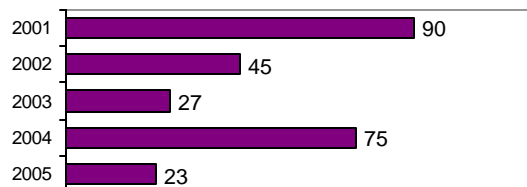

Total Arrests - 5 year trend

Group "B" Arrests	Arrests	
	Adult	Juvenile
Bad Checks	1	0
Curfew/Vagrancy	0	0
Disorderly Conduct	0	0
DUI	6	0
Drunkenness	0	0
Family Offense-nonviolent	0	0
Liquor Law Violation	0	0
Peeping Tom	0	0
Runaways	0	2
Trespass	0	0
All Other Offenses	4	0
Total Group "B"	11	2