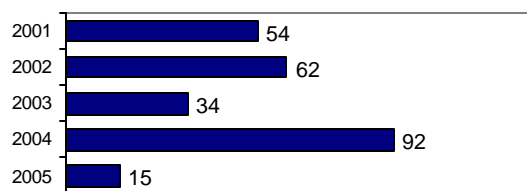

Butte County Sheriff - County Total

Population: 2,911
County: Butte

Offense Overview

- Offense total 15
- % change from 2004 **-83.7**
- # of cleared offenses 10
- Percent cleared 66.7

- Group "A" Crime Rate per 100,000 population 515.3

- Summary based reporting crime rate per 100,000 population is calculated for other state crime comparisons only. 240.5

Arrest Overview

- Arrest total 23
- % change from 2004 **-69.3**
- Adult arrest total 20
- Juvenile arrest total 3

- Arrest Rate per 100,000 population 790.1

Group "A" Offenses	Offenses		Arrests	
	# Reported	# Cleared	Adult	Juvenile
Murder	0	0	0	0
Negligent Manslaughter	0	0	0	0
Forcible Rape	0	0	0	0
Robbery	0	0	0	0
Aggravated Assault	2	2	1	1
Burglary	1	1	1	0
Larceny	4	1	0	0
Motor Vehicle Theft	0	0	0	0
Arson	0	0	0	0
Simple Assault	3	3	3	0
Intimidation	1	1	1	0
Bribery	0	0	0	0
Counterfeiting/Forgery	0	0	0	0
Vandalism	3	1	1	0
Drug/Narcotics	1	1	2	0
Drug Equipment	0	0	0	0
Embezzlement	0	0	0	0
Extortion/Blackmail	0	0	0	0
Fraud	0	0	0	0
Gambling	0	0	0	0
Kidnaping	0	0	0	0
Pornography	0	0	0	0
Prostitution	0	0	0	0
Forcible Sodomy	0	0	0	0
Sexual Assault w/Object	0	0	0	0
Forcible Fondling	0	0	0	0
Incest	0	0	0	0
Statutory Rape	0	0	0	0
Stolen Property	0	0	0	0
Weapon Law Violation	0	0	0	0
Total Group "A"	15	10	9	1

Total Offenses - 5 year trend