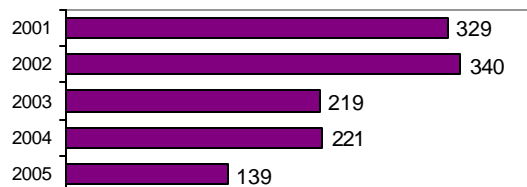

## Offense Overview

- Offense total 255
- % change from 2004 **-16.1**
- # of cleared offenses 82
- Percent cleared 32.2

- Group "A" Crime Rate per 100,000 population 6239.3

- Summary based reporting crime rate per 100,000 population is calculated for other state crime comparisons only. 2593.6

## Arrest Overview

- Arrest total 139
- % change from 2004 **-37.1**
- Adult arrest total 102
- Juvenile arrest total 37

- Arrest Rate per 100,000 population 3401.0

Group "A" Offenses	Offenses		Arrests	
	# Reported	# Cleared	Adult	Juvenile
Murder	0	0	0	0
Negligent Manslaughter	0	0	0	0
Forcible Rape	5	4	3	1
Robbery	1	0	0	0
Aggravated Assault	2	1	1	0
Burglary	23	2	0	4
Larceny	70	8	5	4
Motor Vehicle Theft	5	1	0	0
Arson	0	0	0	0
Simple Assault	34	29	26	7
Intimidation	5	2	2	0
Bribery	0	0	0	0
Counterfeiting/Forgery	2	2	1	1
Vandalism	77	8	6	2
Drug/Narcotics	9	9	9	2
Drug Equipment	8	8	3	0
Embezzlement	1	1	0	0
Extortion/Blackmail	0	0	0	0
Fraud	5	0	0	0
Gambling	0	0	0	0
Kidnaping	1	0	0	0
Pornography	0	0	0	0
Prostitution	0	0	0	0
Forcible Sodomy	1	1	0	0
Sexual Assault w/Object	0	0	0	0
Forcible Fondling	1	1	0	1
Incest	0	0	0	0
Statutory Rape	2	2	1	0
Stolen Property	0	0	0	0
Weapon Law Violation	3	3	3	0
<b>Total Group "A"</b>	<b>255</b>	<b>82</b>	<b>60</b>	<b>22</b>

Total Offenses - 5 year trend

Total Arrests - 5 year trend

Group "B" Arrests	Arrests	
	Adult	Juvenile
Bad Checks	15	0
Curfew/Vagrancy	0	3
Disorderly Conduct	4	0
DUI	8	2
Drunkenness	0	0
Family Offense-nonviolent	0	0
Liquor Law Violation	7	3
Peeping Tom	0	0
Runaways	0	1
Trespass	1	0
All Other Offenses	7	6
<b>Total Group "B"</b>	<b>42</b>	<b>15</b>