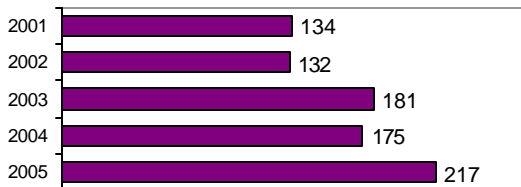

Total Arrests - 5 year trend

Group "B" Arrests	Arrests	
	Adult	Juvenile
Bad Checks	1	0
Curfew/Vagrancy	0	0
Disorderly Conduct	1	0
DUI	21	4
Drunkenness	0	0
Family Offense-nonviolent	0	0
Liquor Law Violation	9	22
Peeping Tom	0	0
Runaways	0	0
Trespass	2	3
All Other Offenses	57	28
Total Group "B"	91	57