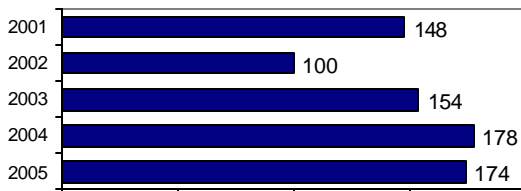

Power County Sheriff

Population: 3,588
County: Power

Offense Overview

- Offense total 174
- % change from 2004 **-2.2**
- # of cleared offenses 52
- Percent cleared 29.9

- Group "A" Crime Rate per 100,000 population 4849.5

- Summary based reporting crime rate per 100,000 population is calculated for other state crime comparisons only. 1616.5

Arrest Overview

- Arrest total 217
- % change from 2004 24.0
- Adult arrest total 138
- Juvenile arrest total 79

- Arrest Rate per 100,000 population 6047.9

Group "A" Offenses	Offenses		Arrests	
	# Reported	# Cleared	Adult	Juvenile
Murder	0	0	0	0
Negligent Manslaughter	0	0	0	0
Forcible Rape	1	0	0	0
Robbery	0	0	0	0
Aggravated Assault	3	2	1	1
Burglary	13	4	7	0
Larceny	38	4	2	3
Motor Vehicle Theft	3	0	0	0
Arson	0	0	0	0
Simple Assault	32	14	3	13
Intimidation	0	0	0	0
Bribery	0	0	0	0
Counterfeiting/Forgery	0	0	0	0
Vandalism	58	7	7	2
Drug/Narcotics	13	11	17	1
Drug Equipment	9	7	8	0
Embezzlement	0	0	0	0
Extortion/Blackmail	0	0	0	0
Fraud	1	1	1	0
Gambling	0	0	0	0
Kidnaping	1	1	1	0
Pornography	0	0	0	0
Prostitution	0	0	0	0
Forcible Sodomy	0	0	0	0
Sexual Assault w/Object	0	0	0	0
Forcible Fondling	0	0	0	0
Incest	0	0	0	0
Statutory Rape	0	0	0	0
Stolen Property	1	0	0	0
Weapon Law Violation	1	1	0	2
Total Group "A"	174	52	47	22

Total Offenses - 5 year trend