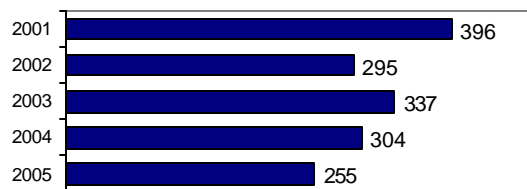

American Falls Police Department

Population: 4,087
County: Power

Offense Overview

- Offense total 255
- % change from 2004 **-16.1**
- # of cleared offenses 82
- Percent cleared 32.2

- Group "A" Crime Rate per 100,000 population 6239.3

- Summary based reporting crime rate per 100,000 population is calculated for other state crime comparisons only. 2593.6

Arrest Overview

- Arrest total 139
- % change from 2004 **-37.1**
- Adult arrest total 102
- Juvenile arrest total 37

- Arrest Rate per 100,000 population 3401.0

Group "A" Offenses	Offenses		Arrests	
	# Reported	# Cleared	Adult	Juvenile
Murder	0	0	0	0
Negligent Manslaughter	0	0	0	0
Forcible Rape	5	4	3	1
Robbery	1	0	0	0
Aggravated Assault	2	1	1	0
Burglary	23	2	0	4
Larceny	70	8	5	4
Motor Vehicle Theft	5	1	0	0
Arson	0	0	0	0
Simple Assault	34	29	26	7
Intimidation	5	2	2	0
Bribery	0	0	0	0
Counterfeiting/Forgery	2	2	1	1
Vandalism	77	8	6	2
Drug/Narcotics	9	9	9	2
Drug Equipment	8	8	3	0
Embezzlement	1	1	0	0
Extortion/Blackmail	0	0	0	0
Fraud	5	0	0	0
Gambling	0	0	0	0
Kidnaping	1	0	0	0
Pornography	0	0	0	0
Prostitution	0	0	0	0
Forcible Sodomy	1	1	0	0
Sexual Assault w/Object	0	0	0	0
Forcible Fondling	1	1	0	1
Incest	0	0	0	0
Statutory Rape	2	2	1	0
Stolen Property	0	0	0	0
Weapon Law Violation	3	3	3	0
Total Group "A"	255	82	60	22

Total Offenses - 5 year trend