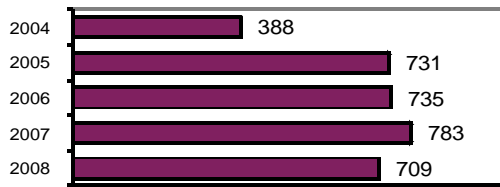

Agency 2008 Crime Report

Sandpoint Police Department

Population: 8,402
County: Bonner

Offense Overview

- Offense total 709
- % change from 2007 -9.5
- # of cleared offenses 378
- Percent cleared 53.3

- Group "A" Crime Rate per 100,000 population 8438.5

- Summary based reporting crime rate per 100,000 population is calculated for other state crime comparisons only. 2927.9

Arrest Overview

- Arrest total 924
- % change from 2007 -8.6
- Adult arrest total 706
- Juvenile arrest total 218

- Arrest Rate per 100,000 population 10997.4

Group "A" Offenses	Offenses		Arrests	
	# Reported	# Cleared	Adult	Juvenile
Murder	0	0	0	0
Negligent Manslaughter	0	0	0	0
Forcible Rape	2	1	2	0
Robbery	0	0	0	0
Aggravated Assault	12	12	8	2
Burglary	42	9	2	3
Larceny	182	32	25	23
Motor Vehicle Theft	8	3	0	0
Arson	0	0	0	0
Simple Assault	102	85	30	10
Intimidation	6	3	3	0
Bribery	0	0	0	0
Counterfeiting/Forgery	1	1	0	0
Vandalism	136	24	9	16
Drug/Narcotics	106	104	90	26
Drug Equipment	86	86	34	13
Embezzlement	1	0	0	0
Extortion/Blackmail	0	0	0	0
Fraud	4	1	0	0
Gambling	0	0	0	0
Kidnapping	0	0	0	0
Pornography	2	2	0	0
Prostitution	0	0	0	0
Forcible Sodomy	0	0	0	0
Sexual Assault w/Object	0	0	0	0
Forcible Fondling	7	3	3	1
Incest	0	0	0	0
Statutory Rape	1	1	0	0
Stolen Property	1	1	0	0
Weapon Law Violation	10	10	4	2
Total Group "A"	709	378	210	96

Total Offenses - 5 year trend