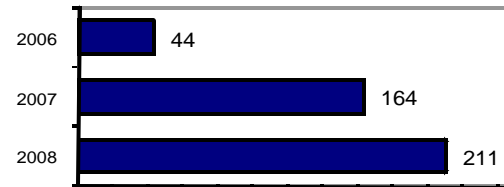

Total Arrests - 3 year trend

Group "B" Arrests	Arrests	
	Adult	Juvenile
Bad Checks	0	0
Curfew/Vagrancy	0	0
Disorderly Conduct	2	3
DUI	23	0
Drunkenness	1	0
Family Offense-nonviolent	1	0
Liquor Law Violation	15	4
Peeping Tom	0	0
Runaways	0	0
Trespass	0	0
All Other Offenses	56	27
Total Group "B"	98	34