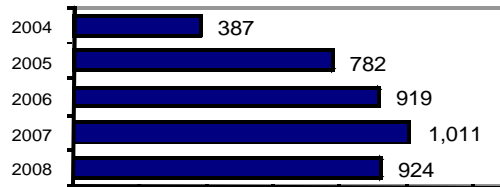

Total Arrests - 5 year trend

Group "B" Arrests	Arrests	
	Adult	Juvenile
Bad Checks	0	0
Curfew/Vagrancy	0	7
Disorderly Conduct	5	3
DUI	135	5
Drunkenness	8	0
Family Offense-nonviolent	5	0
Liquor Law Violation	85	37
Peeping Tom	0	0
Runaways	0	0
Trespass	0	0
All Other Offenses	258	70
Total Group "B"	496	122