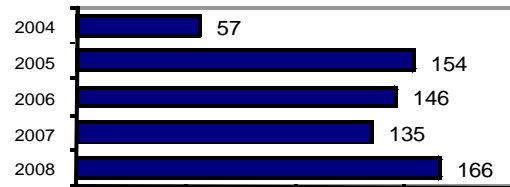

Total Arrests - 5 year trend

Group "B" Arrests	Arrests	
	Adult	Juvenile
Bad Checks	3	0
Curfew/Vagrancy	0	0
Disorderly Conduct	6	1
DUI	24	1
Drunkenness	1	0
Family Offense-nonviolent	2	0
Liquor Law Violation	10	3
Peeping Tom	0	0
Runaways	0	0
Trespass	0	0
All Other Offenses	38	1
Total Group "B"	84	6