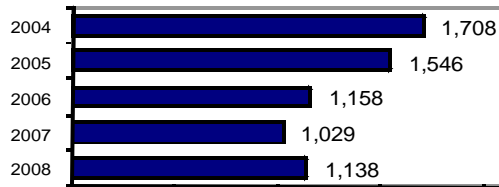

Total Arrests - 5 year trend

Group "B" Arrests	Arrests	
	Adult	Juvenile
Bad Checks	1	0
Curfew/Vagrancy	0	0
Disorderly Conduct	12	0
DUI	150	3
Drunkenness	8	0
Family Offense-nonviolent	8	0
Liquor Law Violation	37	29
Peeping Tom	0	0
Runaways	0	0
Trespass	0	0
All Other Offenses	589	39
Total Group "B"	805	71