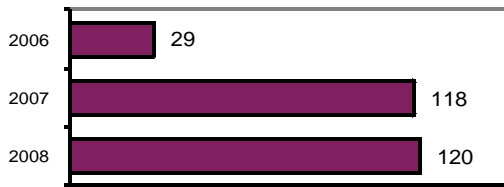

Agency 2008 Crime Report

Priest River Police Department

Population: 1,928
County: Bonner

Offense Overview

- Offense total 120
- % change from 2007 1.7
- # of cleared offenses 65
- Percent cleared 54.2

- Group "A" Crime Rate per 100,000 population 6224.1

- Summary based reporting crime rate per 100,000 population is calculated for other state crime comparisons only. 2126.6

Arrest Overview

- Arrest total 211
- % change from 2007 28.7
- Adult arrest total 152
- Juvenile arrest total 59

- Arrest Rate per 100,000 population 10944.0

Group "A" Offenses	Offenses		Arrests	
	# Reported	# Cleared	Adult	Juvenile
Murder	0	0	0	0
Negligent Manslaughter	0	0	0	0
Forcible Rape	0	0	1	0
Robbery	1	1	1	0
Aggravated Assault	4	3	2	0
Burglary	9	2	0	1
Larceny	24	6	8	4
Motor Vehicle Theft	3	0	0	0
Arson	0	0	0	0
Simple Assault	18	18	14	5
Intimidation	6	1	1	0
Bribery	0	0	0	0
Counterfeiting/Forgery	1	1	1	0
Vandalism	18	7	5	2
Drug/Narcotics	17	16	17	8
Drug Equipment	8	6	4	3
Embezzlement	0	0	0	0
Extortion/Blackmail	0	0	0	0
Fraud	4	1	0	0
Gambling	0	0	0	0
Kidnapping	0	0	0	0
Pornography	0	0	0	0
Prostitution	0	0	0	0
Forcible Sodomy	0	0	0	0
Sexual Assault w/Object	0	0	0	0
Forcible Fondling	3	0	0	0
Incest	0	0	0	0
Statutory Rape	1	1	0	0
Stolen Property	0	0	0	0
Weapon Law Violation	3	2	0	2
Total Group "A"	120	65	54	25

Total Offenses - 3 year trend