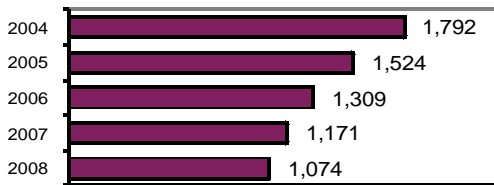

Agency 2008 Crime Report

Bonner County Sheriff

Population: 30,448
County: Bonner

Offense Overview

- Offense total 1,074
- % change from 2007 **-8.3**
- # of cleared offenses 357
- Percent cleared 33.2

- Group "A" Crime Rate per 100,000 population 3527.3

- Summary based reporting crime rate per 100,000 population is calculated for other state crime comparisons only. 1412.2

Arrest Overview

- Arrest total 1,138
- % change from 2007 10.6
- Adult arrest total 1,012
- Juvenile arrest total 126

- Arrest Rate per 100,000 population 3737.5

Group "A" Offenses	Offenses		Arrests	
	# Reported	# Cleared	Adult	Juvenile
Murder	1	1	1	0
Negligent Manslaughter	0	0	0	0
Forcible Rape	3	3	3	1
Robbery	0	0	0	0
Aggravated Assault	29	27	14	1
Burglary	85	7	3	6
Larceny	270	37	21	21
Motor Vehicle Theft	39	3	0	0
Arson	3	2	0	1
Simple Assault	192	102	51	8
Intimidation	44	10	0	0
Bribery	0	0	0	0
Counterfeiting/Forgery	7	0	0	0
Vandalism	165	19	7	7
Drug/Narcotics	73	70	72	7
Drug Equipment	58	54	24	2
Embezzlement	3	0	0	0
Extortion/Blackmail	0	0	0	0
Fraud	54	2	0	0
Gambling	0	0	0	0
Kidnapping	1	1	0	0
Pornography	1	0	0	0
Prostitution	0	0	0	0
Forcible Sodomy	0	0	0	0
Sexual Assault w/Object	0	0	0	0
Forcible Fondling	30	8	4	1
Incest	0	0	0	0
Statutory Rape	1	1	0	0
Stolen Property	2	1	0	0
Weapon Law Violation	13	9	7	0
Total Group "A"	1,074	357	207	55

Total Offenses - 5 year trend