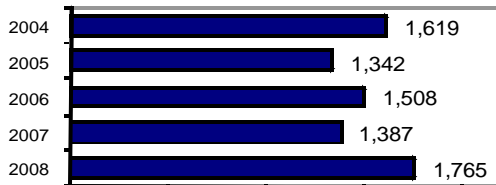

Total Arrests - 5 year trend

Group "B" Arrests	Arrests	
	Adult	Juvenile
Bad Checks	2	1
Curfew/Vagrancy	0	0
Disorderly Conduct	54	1
DUI	230	6
Drunkenness	1	0
Family Offense-nonviolent	28	0
Liquor Law Violation	189	79
Peeping Tom	0	0
Runaways	0	0
Trespass	11	2
All Other Offenses	269	47
Total Group "B"	784	136