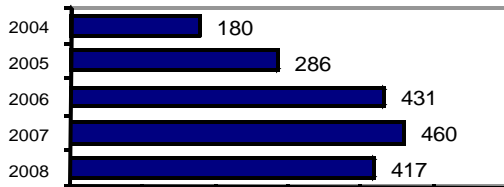

Total Arrests - 5 year trend

Group "B" Arrests	Arrests	
	Adult	Juvenile
Bad Checks	0	0
Curfew/Vagrancy	0	0
Disorderly Conduct	6	0
DUI	82	2
Drunkenness	4	0
Family Offense-nonviolent	3	0
Liquor Law Violation	90	47
Peeping Tom	0	0
Runaways	0	0
Trespass	4	0
All Other Offenses	72	2
Total Group "B"	261	51