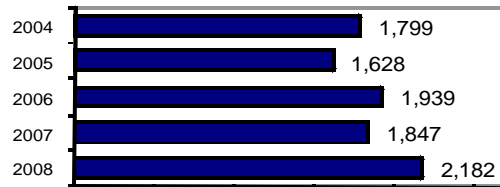

Total Arrests - 5 year trend

Group "B" Arrests	Arrests	
	Adult	Juvenile
Bad Checks	2	1
Curfew/Vagrancy	0	0
Disorderly Conduct	60	1
DUI	312	8
Drunkenness	5	0
Family Offense-nonviolent	31	0
Liquor Law Violation	279	126
Peeping Tom	0	0
Runaways	0	0
Trespass	15	2
All Other Offenses	341	49
Total Group "B"	1,045	187