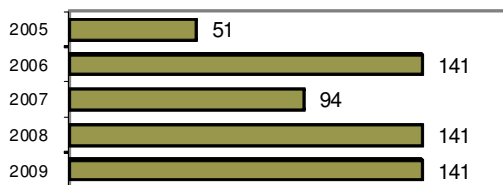

Agency 2009 Crime Report

Adams County Sheriff - County Total

Population: 3,489
County: Adams

Offense Overview

- Offense total 141
- % change from 2008 0.0
- # of cleared offenses 69
- Percent cleared 48.9

- Group "A" Crime Rate per 100,000 population 4041.3

- Summary based reporting crime rate per 100,000 population is calculated for other state crime comparisons only. 1261.1

Arrest Overview

- Arrest total 113
- % change from 2008 20.2
- Adult arrest total 99
- Juvenile arrest total 14

- Arrest Rate per 100,000 population 3238.8

Group "A" Offenses	Offenses		Arrests	
	# Reported	# Cleared	Adult	Juvenile
Murder	0	0	0	0
Negligent Manslaughter	0	0	0	0
Forcible Rape	0	0	0	0
Robbery	0	0	0	0
Aggravated Assault	4	3	3	0
Burglary	6	0	0	0
Larceny	34	3	2	0
Motor Vehicle Theft	0	0	0	0
Arson	0	0	0	0
Simple Assault	11	7	4	0
Intimidation	0	0	0	0
Bribery	0	0	0	0
Counterfeiting/Forgery	1	0	0	0
Vandalism	1	0	0	0
Drug/Narcotics	28	23	12	2
Drug Equipment	34	30	17	3
Embezzlement	0	0	0	0
Extortion/Blackmail	0	0	0	0
Fraud	5	0	0	0
Gambling	0	0	0	0
Kidnapping	0	0	0	0
Pornography	0	0	0	0
Prostitution	0	0	0	0
Forcible Sodomy	0	0	0	0
Sexual Assault w/Object	0	0	0	0
Forcible Fondling	0	0	0	0
Incest	0	0	0	0
Statutory Rape	2	0	0	0
Stolen Property	1	0	0	0
Weapon Law Violation	14	3	2	0
Total Group "A"	141	69	40	5

Total Offenses - 5 year trend