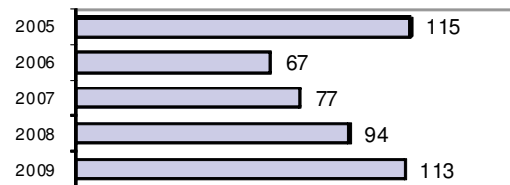

Total Arrests - 5 year trend

Group "B" Arrests	Arrests	
	Adult	Juvenile
Bad Checks	0	0
Curfew/Vagrancy	0	0
Disorderly Conduct	0	0
DUI	31	2
Drunkenness	1	0
Family Offense-nonviolent	0	0
Liquor Law Violation	18	4
Peeping Tom	0	0
Runaways	0	0
Trespass	1	0
All Other Offenses	8	3
Total Group "B"	59	9