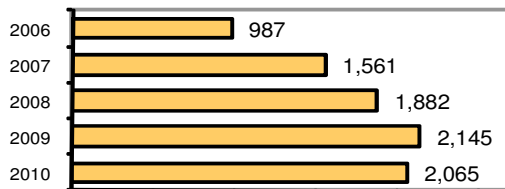

Total Arrests - 5 year trend

Group "B" Arrests	Arrests	
	Adult	Juvenile
Bad Checks	3	0
Curfew/Vagrancy	0	0
Disorderly Conduct	25	28
DUI	121	4
Drunkenness	0	0
Family Offense-nonviolent	24	0
Liquor Law Violation	91	45
Peeping Tom	0	0
Runaways	0	25
Trespass	16	11
All Other Offenses	957	104
Total Group "B"	1,237	217