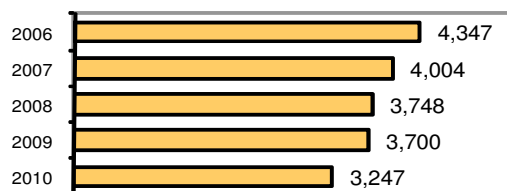

### Offense Overview

- Offense total 3,855
- % change from 2009 **-7.7**
- # of cleared offenses 1,620
- Percent cleared 42.0

- Group "A" Crime Rate per 100,000 population 6942.9

- Summary based reporting crime rate per 100,000 population is calculated for other state crime comparisons only. 3245.4

### Arrest Overview

- Arrest total 3,247
- % change from 2009 **-12.2**
- Adult arrest total 2,623
- Juvenile arrest total 624

- Arrest Rate per 100,000 population 5847.9

Group "A" Offenses	Offenses		Arrests	
	# Reported	# Cleared	Adult	Juvenile
Murder	3	2	2	0
Negligent Manslaughter	0	0	0	0
Forcible Rape	23	4	2	1
Robbery	14	5	4	0
Aggravated Assault	144	110	90	2
Burglary	330	64	55	20
Larceny	1,217	345	232	161
Motor Vehicle Theft	63	20	7	11
Arson	8	2	1	1
Simple Assault	479	338	223	67
Intimidation	100	40	34	6
Bribery	0	0	0	0
Counterfeiting/Forgery	46	16	11	0
Vandalism	601	113	57	19
Drug/Narcotics	274	226	241	28
Drug Equipment	220	209	92	15
Embezzlement	10	9	5	0
Extortion/Blackmail	2	1	0	1
Fraud	173	32	19	1
Gambling	0	0	0	0
Kidnapping	18	6	4	0
Pornography	6	2	1	4
Prostitution	0	0	0	0
Forcible Sodomy	0	0	0	0
Sexual Assault w/Object	1	0	0	0
Forcible Fondling	38	14	5	4
Incest	0	0	0	0
Statutory Rape	13	7	11	0
Stolen Property	23	20	12	9
Weapon Law Violation	49	35	19	3
<b>Total Group "A"</b>	<b>3,855</b>	<b>1,620</b>	<b>1,127</b>	<b>353</b>

**Total Offenses - 5 year trend**

**Total Arrests - 5 year trend**

Group "B" Arrests	Arrests	
	Adult	Juvenile
Bad Checks	5	0
Curfew/Vagrancy	0	0
Disorderly Conduct	169	37
DUI	340	2
Drunkenness	0	0
Family Offense-nonviolent	81	0
Liquor Law Violation	91	31
Peeping Tom	0	0
Runaways	0	83
Trespass	37	7
All Other Offenses	773	111
<b>Total Group "B"</b>	<b>1,496</b>	<b>271</b>