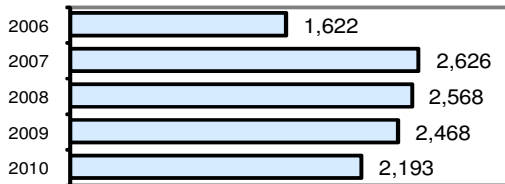

AGENCY 2010 CRIME REPORT

BONNEVILLE COUNTY SHERIFF

Population: 47,445
County: Bonneville

Offense Overview

- Offense total 2,193
- % change from 2009 **-11.1**
- # of cleared offenses 996
- Percent cleared 45.4

- Group "A" Crime Rate per 100,000 population 4622.2

- Summary based reporting crime rate per 100,000 population is calculated for other state crime comparisons only. 1915.9

Arrest Overview

- Arrest total 2,065
- % change from 2009 **-3.7**
- Adult arrest total 1,641
- Juvenile arrest total 424

- Arrest Rate per 100,000 population 4352.4

Group "A" Offenses	Offenses		Arrests	
	# Reported	# Cleared	Adult	Juvenile
Murder	0	0	0	0
Negligent Manslaughter	0	0	0	0
Forcible Rape	9	7	2	0
Robbery	1	1	1	0
Aggravated Assault	78	64	32	5
Burglary	210	43	28	9
Larceny	567	164	79	66
Motor Vehicle Theft	39	11	1	7
Arson	5	1	1	0
Simple Assault	306	266	90	25
Intimidation	95	67	17	4
Bribery	0	0	0	0
Counterfeiting/Forgery	31	11	2	0
Vandalism	378	104	20	37
Drug/Narcotics	182	108	93	26
Drug Equipment	65	59	14	7
Embezzlement	7	6	1	0
Extortion/Blackmail	0	0	0	0
Fraud	127	20	7	3
Gambling	0	0	0	0
Kidnapping	17	15	3	0
Pornography	8	6	1	5
Prostitution	0	0	0	0
Forcible Sodomy	0	0	0	0
Sexual Assault w/Object	0	0	0	0
Forcible Fondling	31	16	3	1
Incest	1	1	0	0
Statutory Rape	6	2	1	0
Stolen Property	9	7	3	5
Weapon Law Violation	21	17	5	7
Total Group "A"	2,193	996	404	207

Total Offenses - 5 year trend