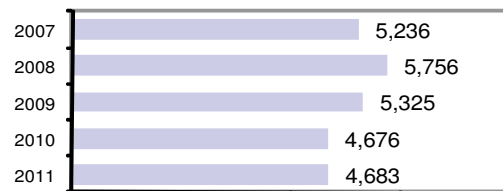

Total Arrests - 5 year trend

Group "B" Arrests	Arrests	
	Adult	Juvenile
Bad Checks	5	0
Curfew/Vagrancy	0	77
Disorderly Conduct	195	65
DUI	568	5
Drunkenness	31	0
Family Offense-nonviolent	115	3
Liquor Law Violation	157	89
Peeping Tom	0	0
Runaways	0	181
Trespass	20	6
All Other Offenses	1,185	139
Total Group "B"	2,276	565