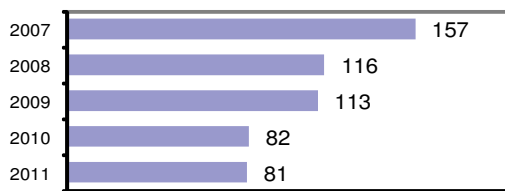

Agency 2011 Crime Report

Parma Police Department

Population: 2,005
County: Canyon

Offense Overview

- Offense total 81
- % change from 2010 -1.2
- # of cleared offenses 61
- Percent cleared 75.3

- Group "A" Crime Rate per 100,000 population 4039.9

- Summary based reporting crime rate per 100,000 population is calculated for other state crime comparisons only. 897.8

Arrest Overview

- Arrest total 99
- % change from 2010 0.0
- Adult arrest total 82
- Juvenile arrest total 17

- Arrest Rate per 100,000 population 4937.7

Group "A" Offenses	Offenses		Arrests	
	# Reported	# Cleared	Adult	Juvenile
Murder	0	0	0	0
Negligent Manslaughter	0	0	0	0
Forcible Rape	0	0	0	0
Robbery	1	1	1	0
Aggravated Assault	3	2	1	2
Burglary	3	1	0	2
Larceny	9	2	0	2
Motor Vehicle Theft	2	0	0	0
Arson	0	0	0	0
Simple Assault	13	13	11	1
Intimidation	0	0	0	0
Bribery	0	0	0	0
Counterfeiting/Forgery	0	0	0	0
Vandalism	11	5	4	0
Drug/Narcotics	18	18	16	2
Drug Equipment	13	13	6	0
Embezzlement	0	0	0	0
Extortion/Blackmail	0	0	0	0
Fraud	0	0	0	0
Gambling	0	0	0	0
Kidnapping	3	3	2	0
Pornography	0	0	0	0
Prostitution	0	0	0	0
Forcible Sodomy	0	0	0	0
Sexual Assault w/Object	0	0	0	0
Forcible Fondling	0	0	0	0
Incest	0	0	0	0
Statutory Rape	2	1	1	0
Stolen Property	0	0	0	0
Weapon Law Violation	3	2	0	0
Total Group "A"	81	61	42	9

Total Offenses - 5 year trend