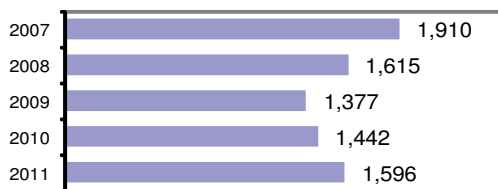

Agency 2011 Crime Report

Canyon County Sheriff

Population: 58,250
County: Canyon

Offense Overview

- Offense total 1,596
- % change from 2010 10.7
- # of cleared offenses 609
- Percent cleared 38.2

- Group "A" Crime Rate per 100,000 population 2739.9

- Summary based reporting crime rate per 100,000 population is calculated for other state crime comparisons only. 1387.1

Arrest Overview

- Arrest total 778
- % change from 2010 10.5
- Adult arrest total 595
- Juvenile arrest total 183

- Arrest Rate per 100,000 population 1335.6

Group "A" Offenses	Offenses		Arrests	
	# Reported	# Cleared	Adult	Juvenile
Murder	0	0	0	0
Negligent Manslaughter	0	0	0	0
Forcible Rape	8	3	1	0
Robbery	1	0	0	0
Aggravated Assault	65	58	24	5
Burglary	282	47	26	8
Larceny	395	56	38	15
Motor Vehicle Theft	53	6	0	0
Arson	4	1	1	0
Simple Assault	222	170	86	16
Intimidation	12	8	1	1
Bribery	0	0	0	0
Counterfeiting/Forgery	16	5	0	0
Vandalism	179	31	9	12
Drug/Narcotics	104	95	70	24
Drug Equipment	90	81	26	9
Embezzlement	2	1	0	0
Extortion/Blackmail	1	1	0	0
Fraud	93	4	0	1
Gambling	0	0	0	0
Kidnapping	6	4	1	0
Pornography	3	1	1	0
Prostitution	0	0	0	0
Forcible Sodomy	0	0	0	0
Sexual Assault w/Object	7	3	1	0
Forcible Fondling	37	21	8	3
Incest	0	0	0	1
Statutory Rape	0	0	0	0
Stolen Property	9	9	6	0
Weapon Law Violation	7	4	4	1
Total Group "A"	1,596	609	303	96

Total Offenses - 5 year trend