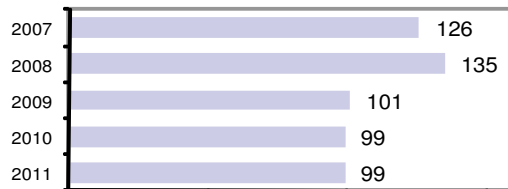

Total Arrests - 5 year trend

Group "B" Arrests	Arrests	
	Adult	Juvenile
Bad Checks	0	0
Curfew/Vagrancy	0	1
Disorderly Conduct	12	2
DUI	17	0
Drunkenness	0	0
Family Offense-nonviolent	1	0
Liquor Law Violation	10	5
Peeping Tom	0	0
Runaways	0	0
Trespass	0	0
All Other Offenses	0	0
Total Group "B"	40	8