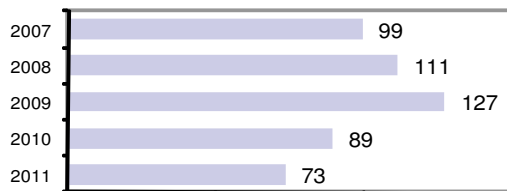

Total Arrests - 5 year trend

Group "B" Arrests	Arrests	
	Adult	Juvenile
Bad Checks	0	0
Curfew/Vagrancy	0	0
Disorderly Conduct	5	0
DUI	12	0
Drunkenness	5	1
Family Offense-nonviolent	4	0
Liquor Law Violation	2	0
Peeping Tom	0	0
Runaways	0	0
Trespass	0	0
All Other Offenses	7	2
Total Group "B"	35	3