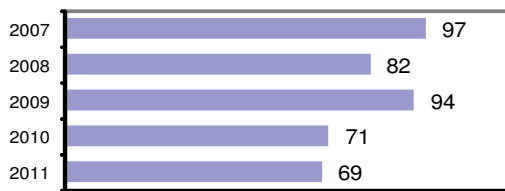

Agency 2011 Crime Report

Wilder Police Department

Population: 1,550
County: Canyon

Offense Overview

- Offense total 69
- % change from 2010 **-2.8**
- # of cleared offenses 52
- Percent cleared 75.4

• Group "A" Crime Rate per 100,000 population 4451.6

• Summary based reporting crime rate per 100,000 population is calculated for other state crime comparisons only. 1161.3

Arrest Overview

- Arrest total 73
- % change from 2010 **-18.0**
- Adult arrest total 66
- Juvenile arrest total 7

• Arrest Rate per 100,000 population 4709.7

Group "A" Offenses	Offenses		Arrests	
	# Reported	# Cleared	Adult	Juvenile
Murder	0	0	0	0
Negligent Manslaughter	0	0	0	0
Forcible Rape	0	0	0	0
Robbery	1	1	1	0
Aggravated Assault	2	2	0	0
Burglary	5	1	1	0
Larceny	8	1	2	1
Motor Vehicle Theft	2	1	0	0
Arson	0	0	0	0
Simple Assault	10	8	2	0
Intimidation	2	2	1	0
Bribery	0	0	0	0
Counterfeiting/Forgery	0	0	0	0
Vandalism	3	2	2	0
Drug/Narcotics	13	13	14	0
Drug Equipment	15	15	7	0
Embezzlement	0	0	0	0
Extortion/Blackmail	0	0	0	0
Fraud	1	0	0	0
Gambling	0	0	0	0
Kidnapping	0	0	0	0
Pornography	0	0	0	0
Prostitution	0	0	0	0
Forcible Sodomy	0	0	0	0
Sexual Assault w/Object	1	1	0	0
Forcible Fondling	2	2	0	1
Incest	0	0	0	0
Statutory Rape	0	0	0	0
Stolen Property	1	1	1	0
Weapon Law Violation	3	2	0	2
Total Group "A"	69	52	31	4

Total Offenses - 5 year trend