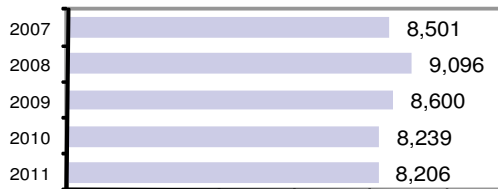

Total Arrests - 5 year trend

Group "B" Arrests	Arrests	
	Adult	Juvenile
Bad Checks	7	0
Curfew/Vagrancy	1	93
Disorderly Conduct	433	99
DUI	893	11
Drunkenness	115	42
Family Offense-nonviolent	240	4
Liquor Law Violation	207	111
Peeping Tom	0	0
Runaways	0	253
Trespass	34	7
All Other Offenses	1,813	265
Total Group "B"	3,743	885