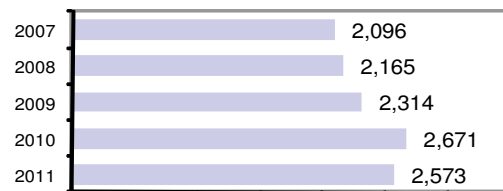

Total Arrests - 5 year trend

Group "B" Arrests	Arrests	
	Adult	Juvenile
Bad Checks	2	0
Curfew/Vagrancy	1	8
Disorderly Conduct	211	26
DUI	173	2
Drunkenness	73	32
Family Offense-nonviolent	85	1
Liquor Law Violation	35	10
Peeping Tom	0	0
Runaways	0	44
Trespass	9	1
All Other Offenses	511	98
Total Group "B"	1,100	222