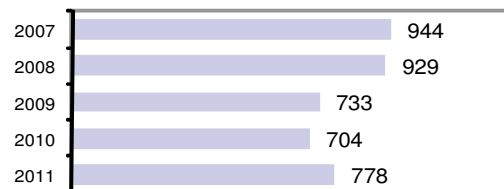

Total Arrests - 5 year trend

Group "B" Arrests	Arrests	
	Adult	Juvenile
Bad Checks	0	0
Curfew/Vagrancy	0	7
Disorderly Conduct	10	6
DUI	123	4
Drunkenness	6	9
Family Offense-nonviolent	35	0
Liquor Law Violation	3	7
Peeping Tom	0	0
Runaways	0	28
Trespass	5	0
All Other Offenses	110	26
Total Group "B"	292	87