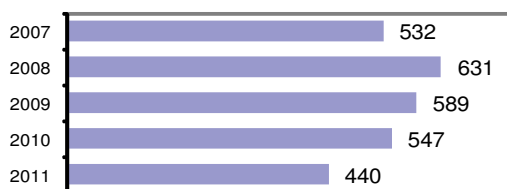

Agency 2011 Crime Report

Clearwater County Total

Population: 8,858
County: Clearwater

Offense Overview

- Offense total 440
- % change from 2010 **-19.6**
- # of cleared offenses 163
- Percent cleared 37.0

- Group "A" Crime Rate per 100,000 population 4967.3

- Summary based reporting crime rate per 100,000 population is calculated for other state crime comparisons only. 2020.8

Arrest Overview

- Arrest total 275
- % change from 2010 **-29.5**
- Adult arrest total 229
- Juvenile arrest total 46

- Arrest Rate per 100,000 population 3104.5

Group "A" Offenses	Offenses		Arrests	
	# Reported	# Cleared	Adult	Juvenile
Murder	0	0	0	0
Negligent Manslaughter	0	0	0	0
Forcible Rape	1	1	1	0
Robbery	0	0	0	0
Aggravated Assault	13	8	6	0
Burglary	53	7	7	1
Larceny	104	16	8	1
Motor Vehicle Theft	8	1	1	0
Arson	0	0	0	0
Simple Assault	65	37	20	3
Intimidation	41	7	3	0
Bribery	0	0	0	0
Counterfeiting/Forgery	1	1	0	0
Vandalism	41	9	5	4
Drug/Narcotics	44	35	24	0
Drug Equipment	39	31	13	3
Embezzlement	0	0	0	0
Extortion/Blackmail	0	0	0	0
Fraud	11	2	0	0
Gambling	0	0	0	0
Kidnapping	1	1	1	0
Pornography	0	0	0	0
Prostitution	0	0	0	0
Forcible Sodomy	0	0	0	0
Sexual Assault w/Object	0	0	0	0
Forcible Fondling	12	3	2	1
Incest	0	0	0	0
Statutory Rape	0	0	0	0
Stolen Property	3	3	1	0
Weapon Law Violation	3	1	1	0
Total Group "A"	440	163	93	13

Total Offenses - 5 year trend