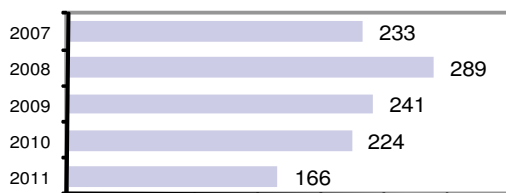

Total Arrests - 5 year trend

Group "B" Arrests	Arrests	
	Adult	Juvenile
Bad Checks	1	0
Curfew/Vagrancy	0	0
Disorderly Conduct	3	0
DUI	13	0
Drunkenness	3	0
Family Offense-nonviolent	6	0
Liquor Law Violation	8	0
Peeping Tom	0	0
Runaways	0	5
Trespass	0	1
All Other Offenses	64	5
Total Group "B"	98	11