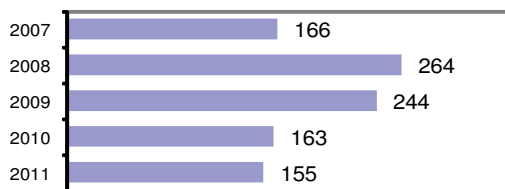

Agency 2011 Crime Report

Orofino Police Department

Population: 3,177
County: Clearwater

Offense Overview

- Offense total 155
- % change from 2010 **-4.9**
- # of cleared offenses 66
- Percent cleared 42.6

- Group "A" Crime Rate per 100,000 population 4878.8

- Summary based reporting crime rate per 100,000 population is calculated for other state crime comparisons only. 2171.9

Arrest Overview

- Arrest total 109
- % change from 2010 **-34.3**
- Adult arrest total 77
- Juvenile arrest total 32

- Arrest Rate per 100,000 population 3430.9

Group "A" Offenses	Offenses		Arrests	
	# Reported	# Cleared	Adult	Juvenile
Murder	0	0	0	0
Negligent Manslaughter	0	0	0	0
Forcible Rape	1	1	1	0
Robbery	0	0	0	0
Aggravated Assault	3	3	2	0
Burglary	36	5	5	1
Larceny	26	4	2	0
Motor Vehicle Theft	3	1	1	0
Arson	0	0	0	0
Simple Assault	18	11	7	2
Intimidation	2	0	0	0
Bribery	0	0	0	0
Counterfeiting/Forgery	1	1	0	0
Vandalism	17	4	2	4
Drug/Narcotics	18	15	8	0
Drug Equipment	17	15	8	2
Embezzlement	0	0	0	0
Extortion/Blackmail	0	0	0	0
Fraud	8	2	0	0
Gambling	0	0	0	0
Kidnapping	1	1	1	0
Pornography	0	0	0	0
Prostitution	0	0	0	0
Forcible Sodomy	0	0	0	0
Sexual Assault w/Object	0	0	0	0
Forcible Fondling	1	1	1	1
Incest	0	0	0	0
Statutory Rape	0	0	0	0
Stolen Property	2	2	0	0
Weapon Law Violation	1	0	1	0
Total Group "A"	155	66	39	10

Total Offenses - 5 year trend