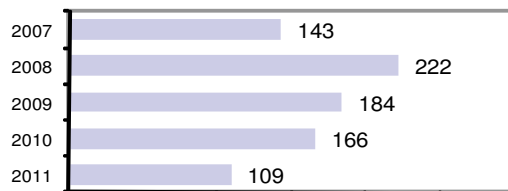

Total Arrests - 5 year trend

Group "B" Arrests	Arrests	
	Adult	Juvenile
Bad Checks	1	0
Curfew/Vagrancy	0	0
Disorderly Conduct	3	1
DUI	16	0
Drunkenness	1	0
Family Offense-nonviolent	1	0
Liquor Law Violation	9	9
Peeping Tom	0	0
Runaways	0	0
Trespass	1	1
All Other Offenses	6	11
Total Group "B"	38	22