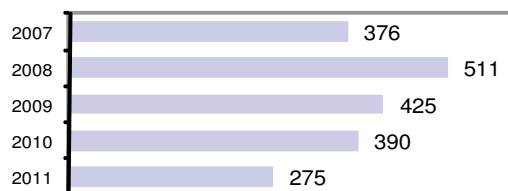

Total Arrests - 5 year trend

Group "B" Arrests	Arrests	
	Adult	Juvenile
Bad Checks	2	0
Curfew/Vagrancy	0	0
Disorderly Conduct	6	1
DUI	29	0
Drunkenness	4	0
Family Offense-nonviolent	7	0
Liquor Law Violation	17	9
Peeping Tom	0	0
Runaways	0	5
Trespass	1	2
All Other Offenses	70	16
Total Group "B"	136	33