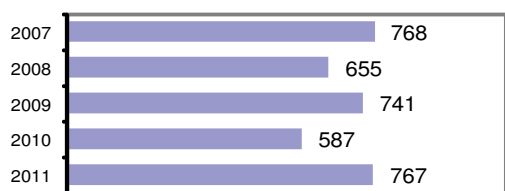

Agency 2011 Crime Report

Jerome Police Department

Population: 11,010
County: Jerome

Offense Overview

- Offense total 767
- % change from 2010 30.7
- # of cleared offenses 382
- Percent cleared 49.8

- Group "A" Crime Rate per 100,000 population 6966.4

- Summary based reporting crime rate per 100,000 population is calculated for other state crime comparisons only. 3178.9

Arrest Overview

- Arrest total 587
- % change from 2010 14.0
- Adult arrest total 448
- Juvenile arrest total 139

- Arrest Rate per 100,000 population 5331.5

Group "A" Offenses	Offenses		Arrests	
	# Reported	# Cleared	Adult	Juvenile
Murder	0	0	0	0
Negligent Manslaughter	0	0	0	0
Forcible Rape	6	2	0	0
Robbery	2	1	1	0
Aggravated Assault	23	20	12	3
Burglary	62	18	13	6
Larceny	246	91	61	19
Motor Vehicle Theft	9	3	0	2
Arson	2	0	0	0
Simple Assault	96	81	50	14
Intimidation	17	13	7	0
Bribery	0	0	0	0
Counterfeiting/Forgery	22	6	3	0
Vandalism	132	33	10	6
Drug/Narcotics	53	48	38	7
Drug Equipment	45	39	5	3
Embezzlement	0	0	0	0
Extortion/Blackmail	0	0	0	0
Fraud	20	5	3	1
Gambling	0	0	0	0
Kidnapping	8	7	1	1
Pornography	0	0	0	0
Prostitution	1	0	0	0
Forcible Sodomy	0	0	0	0
Sexual Assault w/Object	0	0	0	0
Forcible Fondling	13	8	5	4
Incest	0	0	0	0
Statutory Rape	5	2	2	0
Stolen Property	2	2	2	0
Weapon Law Violation	3	3	0	0
Total Group "A"	767	382	213	66

Total Offenses - 5 year trend