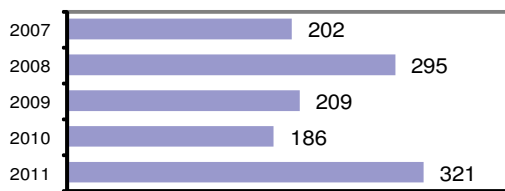

Agency 2011 Crime Report

Jerome County Sheriff

Population: 11,611
County: Jerome

Offense Overview

- Offense total 321
- % change from 2010 72.6
- # of cleared offenses 143
- Percent cleared 44.5

- Group "A" Crime Rate per 100,000 population 2764.6

- Summary based reporting crime rate per 100,000 population is calculated for other state crime comparisons only. 1188.5

Arrest Overview

- Arrest total 546
- % change from 2010 4.6
- Adult arrest total 506
- Juvenile arrest total 40

- Arrest Rate per 100,000 population 4702.4

Group "A" Offenses	Offenses		Arrests	
	# Reported	# Cleared	Adult	Juvenile
Murder	0	0	0	0
Negligent Manslaughter	0	0	0	0
Forcible Rape	1	0	0	0
Robbery	0	0	0	0
Aggravated Assault	10	9	9	0
Burglary	41	10	9	2
Larceny	77	8	6	1
Motor Vehicle Theft	9	1	0	0
Arson	0	0	0	0
Simple Assault	65	46	29	0
Intimidation	1	0	0	0
Bribery	0	0	0	0
Counterfeiting/Forgery	4	0	0	0
Vandalism	23	0	0	0
Drug/Narcotics	35	33	36	3
Drug Equipment	28	27	2	0
Embezzlement	0	0	0	0
Extortion/Blackmail	0	0	0	0
Fraud	11	0	0	0
Gambling	0	0	0	0
Kidnapping	0	0	0	0
Pornography	1	0	0	0
Prostitution	0	0	0	0
Forcible Sodomy	0	0	0	0
Sexual Assault w/Object	0	0	0	0
Forcible Fondling	10	8	3	2
Incest	1	0	0	0
Statutory Rape	0	0	0	0
Stolen Property	3	0	0	0
Weapon Law Violation	1	1	1	0
Total Group "A"	321	143	95	8

Total Offenses - 5 year trend