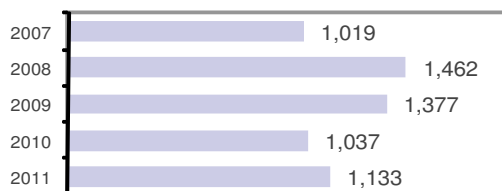

Total Arrests - 5 year trend

Group "B" Arrests	Arrests	
	Adult	Juvenile
Bad Checks	4	0
Curfew/Vagrancy	0	0
Disorderly Conduct	28	16
DUI	183	5
Drunkenness	2	0
Family Offense-nonviolent	12	0
Liquor Law Violation	58	22
Peeping Tom	0	0
Runaways	0	11
Trespass	8	0
All Other Offenses	351	51
Total Group "B"	646	105