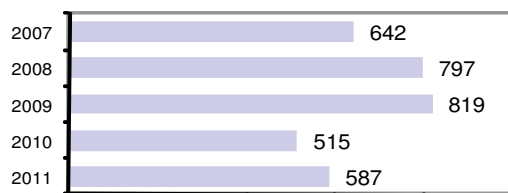

Total Arrests - 5 year trend

Group "B" Arrests	Arrests	
	Adult	Juvenile
Bad Checks	4	0
Curfew/Vagrancy	0	0
Disorderly Conduct	22	16
DUI	77	2
Drunkenness	2	0
Family Offense-nonviolent	12	0
Liquor Law Violation	19	6
Peeping Tom	0	0
Runaways	0	11
Trespass	3	0
All Other Offenses	96	38
Total Group "B"	235	73