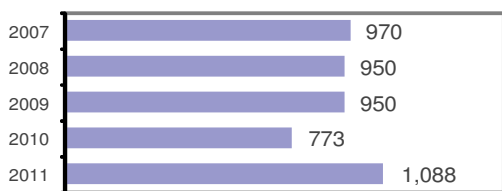

Agency 2011 Crime Report

Jerome County Total

Population: 22,621
County: Jerome

Offense Overview

- Offense total 1,088
- % change from 2010 40.8
- # of cleared offenses 525
- Percent cleared 48.3

- Group "A" Crime Rate per 100,000 population 4809.7

- Summary based reporting crime rate per 100,000 population is calculated for other state crime comparisons only. 2157.3

Arrest Overview

- Arrest total 1,133
- % change from 2010 9.3
- Adult arrest total 954
- Juvenile arrest total 179

- Arrest Rate per 100,000 population 5008.6

Group "A" Offenses	Offenses		Arrests	
	# Reported	# Cleared	Adult	Juvenile
Murder	0	0	0	0
Negligent Manslaughter	0	0	0	0
Forcible Rape	7	2	0	0
Robbery	2	1	1	0
Aggravated Assault	33	29	21	3
Burglary	103	28	22	8
Larceny	323	99	67	20
Motor Vehicle Theft	18	4	0	2
Arson	2	0	0	0
Simple Assault	161	127	79	14
Intimidation	18	13	7	0
Bribery	0	0	0	0
Counterfeiting/Forgery	26	6	3	0
Vandalism	155	33	10	6
Drug/Narcotics	88	81	74	10
Drug Equipment	73	66	7	3
Embezzlement	0	0	0	0
Extortion/Blackmail	0	0	0	0
Fraud	31	5	3	1
Gambling	0	0	0	0
Kidnapping	8	7	1	1
Pornography	1	0	0	0
Prostitution	1	0	0	0
Forcible Sodomy	0	0	0	0
Sexual Assault w/Object	0	0	0	0
Forcible Fondling	23	16	8	6
Incest	1	0	0	0
Statutory Rape	5	2	2	0
Stolen Property	5	2	2	0
Weapon Law Violation	4	4	1	0
Total Group "A"	1,088	525	308	74

Total Offenses - 5 year trend