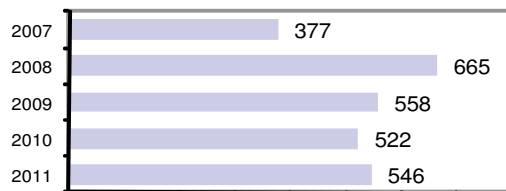

Total Arrests - 5 year trend

Group "B" Arrests	Arrests	
	Adult	Juvenile
Bad Checks	0	0
Curfew/Vagrancy	0	0
Disorderly Conduct	6	0
DUI	106	3
Drunkenness	0	0
Family Offense-nonviolent	0	0
Liquor Law Violation	39	16
Peeping Tom	0	0
Runaways	0	0
Trespass	5	0
All Other Offenses	255	13
Total Group "B"	411	32