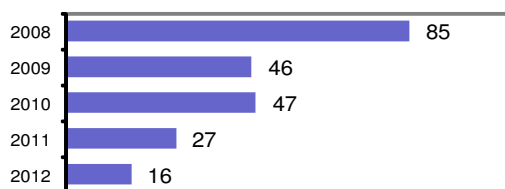

Agency 2012 Crime Report

Butte County Sheriff - County Total

Population: 2,841
County: Butte

Offense Overview

- Offense total 16
- % change from 2011 **-40.7**
- # of cleared offenses 16
- Percent cleared 100.0

- Group "A" Crime Rate per 100,000 population 563.2

- Summary based reporting crime rate per 100,000 population is calculated for other state crime comparisons only. 211.2

Arrest Overview

- Arrest total 54
- % change from 2011 **-3.6**
- Adult arrest total 47
- Juvenile arrest total 7

- Arrest Rate per 100,000 population 1900.7

Group "A" Offenses	Offenses		Arrests	
	# Reported	# Cleared	Adult	Juvenile
Murder	0	0	0	0
Negligent Manslaughter	0	0	0	0
Forcible Rape	0	0	0	0
Robbery	0	0	0	0
Aggravated Assault	5	5	3	0
Burglary	0	0	0	0
Larceny	1	1	1	0
Motor Vehicle Theft	0	0	0	0
Arson	0	0	0	0
Simple Assault	8	8	7	1
Intimidation	0	0	0	0
Bribery	0	0	0	0
Counterfeiting/Forgery	0	0	0	0
Vandalism	1	1	1	0
Drug/Narcotics	0	0	0	0
Drug Equipment	0	0	0	0
Embezzlement	0	0	0	0
Extortion/Blackmail	0	0	0	0
Fraud	0	0	0	0
Gambling	0	0	0	0
Kidnapping	0	0	0	0
Pornography	0	0	0	0
Prostitution	0	0	0	0
Forcible Sodomy	0	0	0	0
Sexual Assault w/Object	0	0	0	0
Forcible Fondling	0	0	0	0
Incest	0	0	0	0
Statutory Rape	0	0	0	0
Stolen Property	1	1	0	1
Weapon Law Violation	0	0	0	0
Total Group "A"	16	16	12	2

Total Offenses - 5 year trend