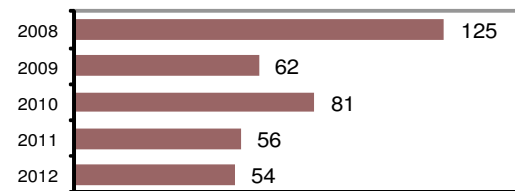

Total Arrests - 5 year trend

Group "B" Arrests	Arrests	
	Adult	Juvenile
Bad Checks	1	0
Curfew/Vagrancy	0	0
Disorderly Conduct	11	0
DUI	11	0
Drunkenness	2	0
Family Offense-nonviolent	1	0
Liquor Law Violation	0	1
Peeping Tom	0	0
Runaways	0	0
Trespass	5	4
All Other Offenses	4	0
Total Group "B"	35	5