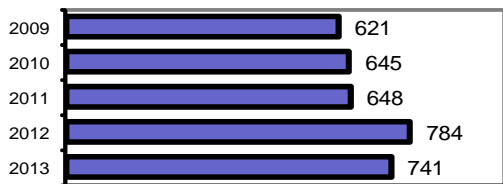

Agency 2013 Crime Report

Sandpoint Police Department

Population: 7,412
County: Bonner

Offense Overview

- Offense total 741
- % change from 2012 -5.5
- # of cleared offenses 320
- Percent cleared 43.2

• Group "A" Crime Rate per 100,000 population 9997.3

• Summary based reporting crime rate per 100,000 population is calculated for other state crime comparisons only. 4789.5

Arrest Overview

- Arrest total 666
- % change from 2012 -1.8
- Adult arrest total 513
- Juvenile arrest total 153

• Arrest Rate per 100,000 population 8985.4

Group "A" Offenses	Offenses		Arrests	
	# Reported	# Cleared	Adult	Juvenile
Murder	0	0	0	0
Negligent Manslaughter	0	0	0	0
Rape	0	0	0	0
Robbery	0	0	0	0
Aggravated Assault	19	18	10	2
Burglary	65	14	5	7
Larceny	266	59	43	17
Motor Vehicle Theft	5	1	0	0
Arson	0	0	0	0
Simple Assault	120	88	43	12
Intimidation	0	0	0	0
Bribery	0	0	0	0
Counterfeiting/Forgery	1	0	0	0
Vandalism	61	11	5	4
Drug/Narcotics	74	67	61	30
Drug Equipment	62	50	9	5
Embezzlement	1	0	0	0
Extortion/Blackmail	0	0	0	0
Fraud	41	0	0	0
Gambling	0	0	0	0
Kidnapping	0	0	0	0
Pornography	0	0	0	0
Prostitution	0	0	0	0
Sodomy	0	0	0	0
Sexual Assault w/Object	0	0	0	0
Fondling	18	6	1	1
Incest	0	0	0	0
Statutory Rape	0	0	0	0
Stolen Property	2	2	1	0
Weapon Law Violation	6	4	2	1
Total Group "A"	741	320	180	79

Total Offenses - 5 year trend