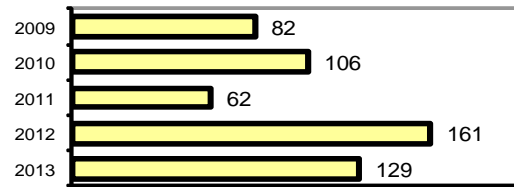

Total Arrests - 5 year trend