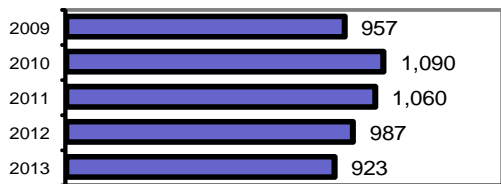

Total Offenses - 5 year trend