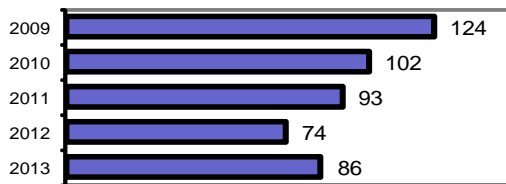

Agency 2013 Crime Report

Priest River Police Department

Population: 1,706
County: Bonner

Offense Overview

- Offense total 86
- % change from 2012 16.2
- # of cleared offenses 46
- Percent cleared 53.5

- Group "A" Crime Rate per 100,000 population 5041.0

- Summary based reporting crime rate per 100,000 population is calculated for other state crime comparisons only. 2344.7

Arrest Overview

- Arrest total 117
- % change from 2012 27.2
- Adult arrest total 85
- Juvenile arrest total 32

- Arrest Rate per 100,000 population 6858.1

Group "A" Offenses	Offenses		Arrests	
	# Reported	# Cleared	Adult	Juvenile
Murder	0	0	0	0
Negligent Manslaughter	0	0	0	0
Rape	0	0	0	0
Robbery	0	0	0	0
Aggravated Assault	1	1	1	0
Burglary	14	6	3	3
Larceny	21	9	9	4
Motor Vehicle Theft	4	2	0	0
Arson	0	0	0	0
Simple Assault	19	19	13	5
Intimidation	1	1	0	0
Bribery	0	0	0	0
Counterfeiting/Forgery	0	0	0	0
Vandalism	21	3	1	2
Drug/Narcotics	2	2	0	3
Drug Equipment	0	0	0	0
Embezzlement	0	0	0	0
Extortion/Blackmail	0	0	0	0
Fraud	1	1	0	0
Gambling	0	0	0	0
Kidnapping	0	0	0	0
Pornography	0	0	0	0
Prostitution	0	0	0	0
Sodomy	0	0	0	0
Sexual Assault w/Object	0	0	0	0
Fondling	1	1	1	0
Incest	0	0	0	0
Statutory Rape	0	0	0	0
Stolen Property	0	0	1	1
Weapon Law Violation	1	1	2	0
Total Group "A"	86	46	31	18

Total Offenses - 4 year trend