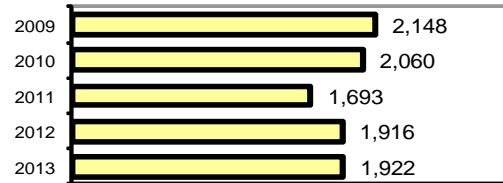

Total Arrests - 5 year trend

Group "B" Arrests	Arrests	
	Adult	Juvenile
Bad Checks	2	0
Curfew/Vagrancy	0	0
Disorderly Conduct	12	0
DUI	185	0
Drunkenness	4	0
Family Offense-nonviolent	7	0
Liquor Law Violation	40	22
Peeping Tom	0	0
Runaways	0	0
Trespass	34	5
All Other Offenses	939	73
Total Group "B"	1,223	100