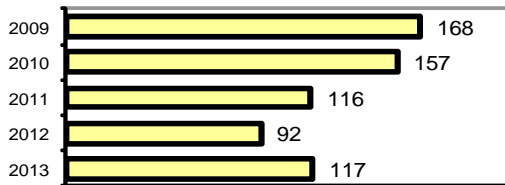

Total Arrests - 4 year trend

Group "B" Arrests	Arrests	
	Adult	Juvenile
Bad Checks	0	0
Curfew/Vagrancy	0	0
Disorderly Conduct	0	0
DUI	5	0
Drunkenness	0	0
Family Offense-nonviolent	0	0
Liquor Law Violation	3	1
Peeping Tom	0	0
Runaways	0	0
Trespass	3	2
All Other Offenses	43	11
Total Group "B"	54	14