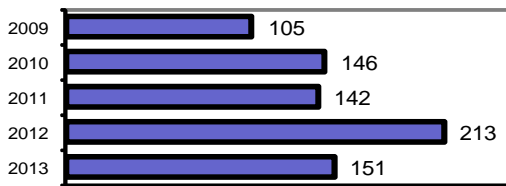

Total Offenses - 5 year trend