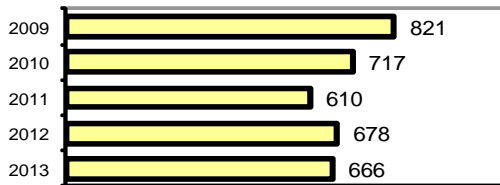

Total Arrests - 5 year trend

Group "B" Arrests	Arrests	
	Adult	Juvenile
Bad Checks	0	0
Curfew/Vagrancy	0	0
Disorderly Conduct	3	0
DUI	78	0
Drunkenness	2	0
Family Offense-nonviolent	1	0
Liquor Law Violation	22	18
Peeping Tom	0	0
Runaways	0	0
Trespass	9	3
All Other Offenses	218	53
Total Group "B"	333	74