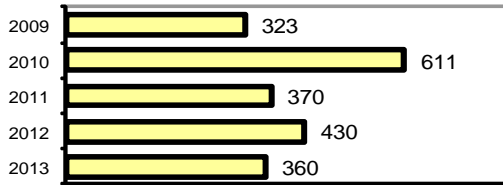

Total Arrests - 5 year trend

Group "B" Arrests	Arrests	
	Adult	Juvenile
Bad Checks	0	0
Curfew/Vagrancy	0	0
Disorderly Conduct	0	0
DUI	28	1
Drunkenness	1	0
Family Offense-nonviolent	25	1
Liquor Law Violation	28	5
Peeping Tom	0	0
Runaways	0	5
Trespass	0	0
All Other Offenses	114	13
Total Group "B"	196	25