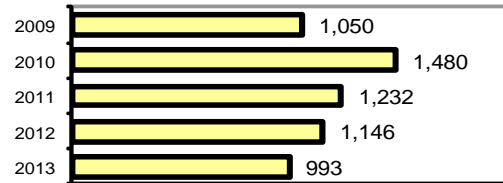

Total Arrests - 5 year trend

Group "B" Arrests	Arrests	
	Adult	Juvenile
Bad Checks	0	0
Curfew/Vagrancy	0	0
Disorderly Conduct	1	0
DUI	85	1
Drunkenness	10	1
Family Offense-nonviolent	28	1
Liquor Law Violation	46	20
Peeping Tom	0	0
Runaways	0	5
Trespass	4	5
All Other Offenses	482	23
Total Group "B"	656	56