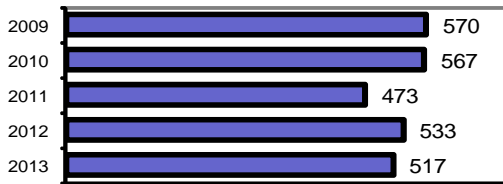

Agency 2013 Crime Report

Payette Department of Public Safety

Population: 7,442
County: Payette

Offense Overview

- Offense total 517
- % change from 2012 **-3.0**
- # of cleared offenses 233
- Percent cleared 45.1

• Group "A" Crime Rate per 100,000 population 6947.1

• Summary based reporting crime rate per 100,000 population is calculated for other state crime comparisons only. 3534.0

Arrest Overview

- Arrest total 360
- % change from 2012 **-16.3**
- Adult arrest total 303
- Juvenile arrest total 57

• Arrest Rate per 100,000 population 4837.4

Group "A" Offenses	Offenses		Arrests	
	# Reported	# Cleared	Adult	Juvenile
Murder	0	0	0	0
Negligent Manslaughter	0	0	0	0
Rape	5	4	2	0
Robbery	0	0	0	0
Aggravated Assault	14	12	9	1
Burglary	70	11	8	4
Larceny	168	36	23	8
Motor Vehicle Theft	6	4	0	0
Arson	0	0	0	0
Simple Assault	79	65	11	4
Intimidation	2	1	0	0
Bribery	0	0	0	0
Counterfeiting/Forgery	5	2	1	0
Vandalism	58	16	6	7
Drug/Narcotics	46	38	37	5
Drug Equipment	36	33	9	2
Embezzlement	0	0	0	0
Extortion/Blackmail	0	0	0	0
Fraud	14	1	0	0
Gambling	0	0	0	0
Kidnapping	1	1	1	0
Pornography	0	0	0	0
Prostitution	0	0	0	0
Sodomy	1	1	0	0
Sexual Assault w/Object	0	0	0	0
Fondling	2	0	0	0
Incest	0	0	0	0
Statutory Rape	2	1	0	0
Stolen Property	4	3	0	0
Weapon Law Violation	4	4	0	1
Total Group "A"	517	233	107	32

Total Offenses - 5 year trend