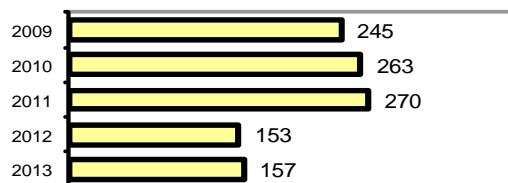

Total Arrests - 5 year trend

Group "B" Arrests	Arrests	
	Adult	Juvenile
Bad Checks	0	0
Curfew/Vagrancy	0	0
Disorderly Conduct	1	0
DUI	35	0
Drunkenness	9	1
Family Offense-nonviolent	0	0
Liquor Law Violation	7	10
Peeping Tom	0	0
Runaways	0	0
Trespass	0	0
All Other Offenses	48	3
Total Group "B"	100	14