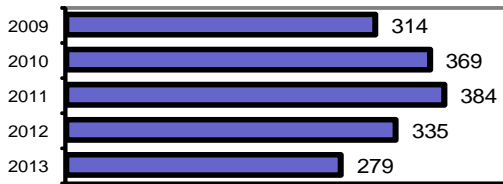

Agency 2013 Crime Report

Payette County Sheriff

Population: 10,577
County: Payette

Offense Overview

- Offense total 279
- % change from 2012 **-16.7**
- # of cleared offenses 155
- Percent cleared 55.6

• Group "A" Crime Rate per 100,000 population 2637.8

• Summary based reporting crime rate per 100,000 population is calculated for other state crime comparisons only. 1229.1

Arrest Overview

- Arrest total 476
- % change from 2012 **-15.5**
- Adult arrest total 452
- Juvenile arrest total 24

• Arrest Rate per 100,000 population 4500.3

Group "A" Offenses	Offenses		Arrests	
	# Reported	# Cleared	Adult	Juvenile
Murder	0	0	0	0
Negligent Manslaughter	0	0	0	0
Forcible Rape	3	3	1	0
Robbery	1	1	1	0
Aggravated Assault	13	13	6	1
Burglary	34	8	3	0
Larceny	72	10	11	3
Motor Vehicle Theft	7	4	1	0
Arson	0	0	0	0
Simple Assault	47	43	22	1
Intimidation	3	2	1	0
Bribery	0	0	0	0
Counterfeiting/Forgery	5	4	2	1
Vandalism	24	8	4	0
Drug/Narcotics	29	28	32	0
Drug Equipment	18	18	5	0
Embezzlement	0	0	0	0
Extortion/Blackmail	0	0	0	0
Fraud	11	4	0	0
Gambling	0	0	0	0
Kidnapping	1	1	1	0
Pornography	0	0	0	0
Prostitution	1	1	0	0
Forcible Sodomy	1	1	0	0
Sexual Assault w/Object	0	0	0	0
Forcible Fondling	2	1	0	1
Incest	0	0	0	0
Statutory Rape	1	1	0	0
Stolen Property	2	1	2	0
Weapon Law Violation	4	3	0	0
Total Group "A"	279	155	92	7

Total Offenses - 5 year trend