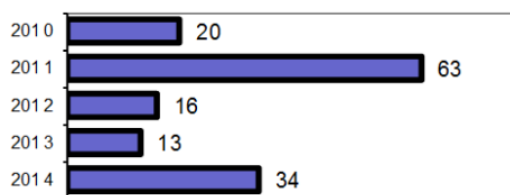

Agency 2014 Crime Report

Clark County Sheriff - County Total

Population: 847
County: Clark

	Offenses		Arrests	
	# Reported	# Cleared	Adult	Juvenile
Group "A" Offenses				
Murder	0	0	0	0
Negligent Manslaughter	0	0	0	0
Rape	0	0	0	0
Robbery	0	0	0	0
Aggravated Assault	1	0	0	0
Burglary	1	0	0	0
Larceny	11	3	2	0
Motor Vehicle Theft	0	0	0	0
Arson	0	0	0	0
Simple Assault	1	1	1	0
Intimidation	0	0	0	0
Bribery	0	0	0	0
Counterfeiting/Forgery	0	0	0	0
Vandalism	3	1	0	0
Drug/Narcotics	6	6	8	0
Drug Equipment	8	8	2	0
Embezzlement	0	0	0	0
Extortion/Blackmail	0	0	0	0
Fraud	2	0	0	0
Gambling	0	0	0	0
Kidnapping	0	0	0	0
Pornography	0	0	0	0
Prostitution	0	0	0	0
Sodomy	0	0	0	0
Sexual Assault w/Object	0	0	0	0
Fondling	0	0	0	0
Incest	0	0	0	0
Statutory Rape	0	0	0	0
Stolen Property	1	1	1	0
Weapon Law Violation	0	0	0	0
Total Group "A"	34	20	14	0

Offense Overview	
• Offense total	34
• % change from 2013	161.5
• # of cleared offenses	20
• Percent cleared	58.8
• Group "A" Crime Rate per 100,000 population	4014.2
• Summary based reporting crime rate per 100,000 population is calculated for other state crime comparisons only.	1534.8
Arrest Overview	
• Arrest total	16
• % change from 2013	100.0
• Adult arrest total	16
• Juvenile arrest total	0
• Arrest Rate per 100,000 population	1889.0

Total Offenses - 5 year trend