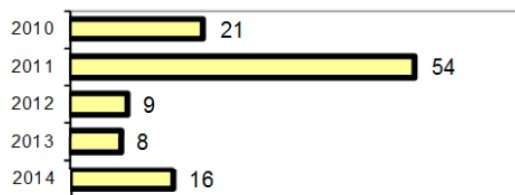

Total Arrests - 5 year trend

Group "B" Arrests	Arrests	
	Adult	Juvenile
Bad Checks	0	0
Curfew/Vagrancy	0	0
Disorderly Conduct	0	0
DUI	1	0
Drunkness	0	0
Family Offense-nonviolent	0	0
Liquor Law Violation	1	0
Peeping Tom	0	0
Runaways	0	0
Trespass	0	0
All Other Offenses	0	0
Total Group "B"	2	0