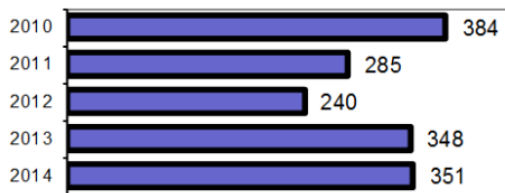

Agency 2014 Crime Report

Clearwater County Sheriff

Population: 6,018
County: Clearwater

Offense Overview

- Offense total 351
- % change from 2013 0.9
- # of cleared offenses 146
- Percent cleared 41.6

- Group "A" Crime Rate per 100,000 population 5832.5

- Summary based reporting crime rate per 100,000 population is calculated for other state crime comparisons only. 2243.3

Arrest Overview

- Arrest total 155
- % change from 2013 -18.4
- Adult arrest total 142
- Juvenile arrest total 13

- Arrest Rate per 100,000 population 2575.6

Group "A" Offenses	Offenses		Arrests	
	# Reported	# Cleared	Adult	Juvenile
Murder	0	0	0	0
Negligent Manslaughter	0	0	0	0
Rape	0	0	0	0
Robbery	0	0	0	0
Aggravated Assault	18	12	8	0
Burglary	19	2	0	1
Larceny	90	10	2	0
Motor Vehicle Theft	5	0	0	0
Ars on	3	1	1	0
Simple Assault	48	32	21	2
Intimidation	32	7	1	0
Bribery	0	0	0	0
Counterfeiting/Forgery	0	0	0	0
Vandalism	33	2	1	1
Drug/Narcotics	38	30	23	1
Drug Equipment	42	37	16	1
Embezzlement	0	0	0	0
Extortion/Blackmail	0	0	0	0
Fraud	5	1	1	0
Gambling	0	0	0	0
Kidnapping	1	1	0	0
Pornography	0	0	0	0
Prostitution	0	0	0	0
Sodomy	0	0	0	0
Sexual Assault w/Object	1	1	0	1
Fondling	10	4	0	0
Incest	0	0	0	0
Statutory Rape	0	0	0	0
Stolen Property	2	2	1	0
Weapon Law Violation	4	4	1	0
Total Group "A"	351	146	76	7

Total Offenses - 5 year trend