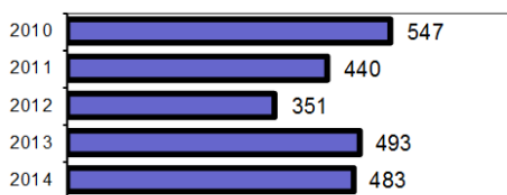

Agency 2014 Crime Report

Clearwater County Total

Population: 9,114
County: Clearwater

Offense Overview

- Offense total 483
- % change from 2013 -2.0
- # of cleared offenses 202
- Percent cleared 41.8

- Group "A" Crime Rate per 100,000 population 5299.5

- Summary based reporting crime rate per 100,000 population is calculated for other state crime comparisons only. 2348.0

Arrest Overview

- Arrest total 236
- % change from 2013 -11.3
- Adult arrest total 211
- Juvenile arrest total 25

- Arrest Rate per 100,000 population 2589.4

Group "A" Offenses	Offenses		Arrests	
	# Reported	# Cleared	Adult	Juvenile
Murder	0	0	0	0
Negligent Manslaughter	0	0	0	0
Rape	0	0	0	0
Robbery	0	0	0	0
Aggravated Assault	23	17	10	0
Burglary	43	9	5	1
Larceny	136	21	8	1
Motor Vehicle Theft	9	1	1	0
Ars on	3	1	1	0
Simple Assault	52	36	24	2
Intimidation	38	11	2	2
Bribery	0	0	0	0
Counterfeiting/Forgery	1	1	1	0
Vandalism	51	6	4	1
Drug/Narcotics	47	38	29	2
Drug Equipment	49	44	18	2
Embezzlement	0	0	0	0
Extortion/Blackmail	0	0	0	0
Fraud	9	1	1	0
Gambling	0	0	0	0
Kidnapping	1	1	0	0
Pornography	0	0	0	0
Prostitution	0	0	0	0
Sodomy	0	0	0	0
Sexual Assault w/Object	1	1	0	1
Fondling	10	4	0	0
Incest	0	0	0	0
Statutory Rape	0	0	0	0
Stolen Property	6	6	2	0
Weapon Law Violation	4	4	1	0
Total Group "A"	483	202	107	12

Total Offenses - 5 year trend