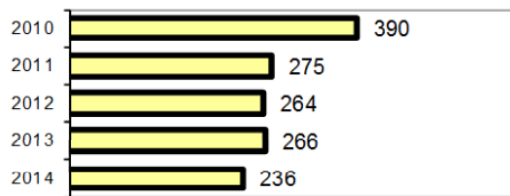

Total Arrests - 5 year trend

Group "B" Arrests	Arrests	
	Adult	Juvenile
Bad Checks	0	0
Curfew/Vagrancy	0	0
Disorderly Conduct	11	1
DUI	28	0
Drunkenness	5	0
Family Offense-nonviolent	2	0
Liquor Law Violation	6	0
Peeping Tom	0	0
Runaways	0	2
Trespass	5	4
All Other Offenses	47	6
Total Group "B"	104	13