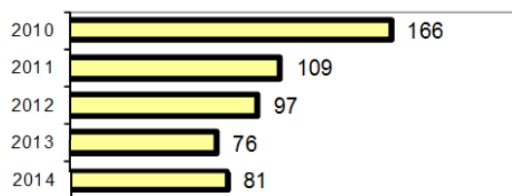

Total Arrests - 5 year trend

Group "B" Arrests	Arrests	
	Adult	Juvenile
Bad Checks	0	0
Curfew/Vagrancy	0	0
Disorderly Conduct	8	0
DUI	13	0
Drunkness	1	0
Family Offense-nonviolent	0	0
Liquor Law Violation	3	0
Peeping Tom	0	0
Runaways	0	2
Trespass	1	2
All Other Offenses	12	3
Total Group "B"	38	7