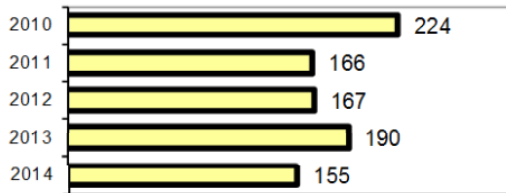

Total Arrests - 5 year trend

Group "B" Arrests	Arrests	
	Adult	Juvenile
Bad Checks	0	0
Curfew/Vagrancy	0	0
Disorderly Conduct	3	1
DUI	15	0
Drunkness	4	0
Family Offense-nonviolent	2	0
Liquor Law Violation	3	0
Peeping Tom	0	0
Runaways	0	0
Trespass	4	2
All Other Offenses	35	3
Total Group "B"	66	6