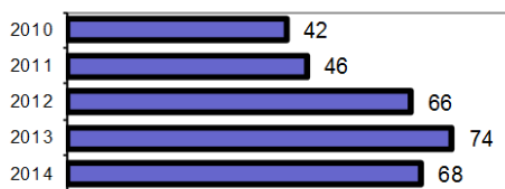

Agency 2014 Crime Report

Heyburn Police Department

Population: 3,189
County: Minidoka

Offense Overview

- Offense total 68
- % change from 2013 -8.1
- # of cleared offenses 16
- Percent cleared 23.5

- Group "A" Crime Rate per 100,000 population 2132.3

- Summary based reporting crime rate per 100,000 population is calculated for other state crime comparisons only. 1473.8

Arrest Overview

- Arrest total 67
- % change from 2013 -5.6
- Adult arrest total 62
- Juvenile arrest total 5

- Arrest Rate per 100,000 population 2101.0

Group "A" Offenses	Offenses		Arrests	
	# Reported	# Cleared	Adult	Juvenile
Murder	0	0	0	0
Negligent Manslaughter	0	0	0	0
Rape	1	0	0	0
Robbery	0	0	0	0
Aggravated Assault	2	1	1	0
Burglary	20	0	0	0
Larceny	23	2	2	0
Motor Vehicle Theft	1	0	0	0
Arson	0	0	0	0
Simple Assault	12	8	7	1
Intimidation	0	0	0	0
Bribery	0	0	0	0
Counterfeiting/Forgery	1	0	0	0
Vandalism	0	0	0	0
Drug/Narcotics	4	4	3	1
Drug Equipment	1	1	1	0
Embezzlement	0	0	0	0
Extortion/Blackmail	0	0	0	0
Fraud	1	0	0	0
Gambling	0	0	0	0
Kidnapping	0	0	0	0
Pornography	0	0	0	0
Prostitution	0	0	0	0
Sodomy	0	0	0	0
Sexual Assault w/Object	0	0	0	0
Fondling	2	0	0	0
Incest	0	0	0	0
Statutory Rape	0	0	0	0
Stolen Property	0	0	0	0
Weapon Law Violation	0	0	0	0
Total Group "A"	68	16	14	2

Total Offenses - 5 year trend