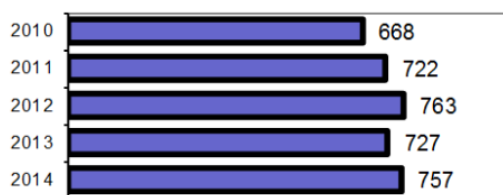

Agency 2014 Crime Report

Minidoka County Total

Population: 20,488
County: Minidoka

	Offenses		Arrests	
	# Reported	# Cleared	Adult	Juvenile
Group "A" Offenses				
Murder	0	0	0	0
Negligent Manslaughter	0	0	0	0
Rape	6	2	0	0
Robbery	1	1	0	0
Aggravated Assault	26	23	13	1
Burglary	101	11	8	2
Larceny	209	37	23	14
Motor Vehicle Theft	19	5	1	0
Ars on	0	0	0	0
Simple Assault	92	76	39	9
Intimidation	2	1	0	0
Bribery	0	0	0	0
Counterfeiting/Forgery	3	0	0	0
Vandalism	125	19	8	3
Drug/Narcotics	58	53	47	19
Drug Equipment	46	42	16	4
Embezzlement	1	1	0	0
Extortion/Blackmail	0	0	0	0
Fraud	25	4	4	1
Gambling	0	0	0	0
Kidnapping	0	0	0	0
Pornography	3	3	2	0
Prostitution	1	1	1	0
Sodomy	0	0	0	0
Sexual Assault w/Object	0	0	0	0
Fondling	19	8	0	0
Incest	2	1	1	0
Statutory Rape	1	1	0	0
Stolen Property	3	1	1	0
Weapon Law Violation	14	12	4	3
Total Group "A"	757	302	168	56

Offense Overview	
• Offense total	757
• % change from 2013	4.1
• # of cleared offenses	302
• Percent cleared	39.9
• Group "A" Crime Rate per 100,000 population	3694.8
• Summary based reporting crime rate per 100,000 population is calculated for other state crime comparisons only.	1766.9
Arrest Overview	
• Arrest total	686
• % change from 2013	18.1
• Adult arrest total	520
• Juvenile arrest total	166
• Arrest Rate per 100,000 population	3348.3

Total Offenses - 5 year trend