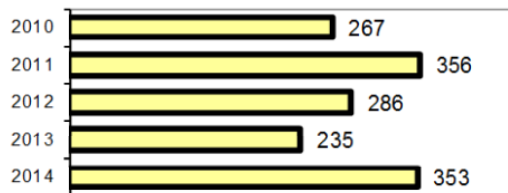

Total Arrests - 5 year trend

Group "B" Arrests	Arrests	
	Adult	Juvenile
Bad Checks	0	0
Curfew/Vagrancy	0	0
Disorderly Conduct	0	1
DUI	37	1
Drunkenness	1	8
Family Offense-nonviolent	0	0
Liquor Law Violation	6	5
Peeping Tom	0	0
Runaways	0	0
Trespass	1	0
All Other Offenses	116	66
Total Group "B"	161	81