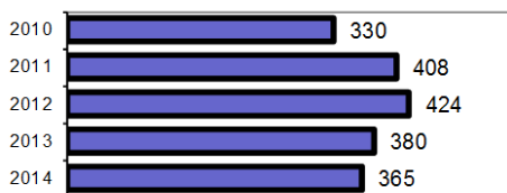

Agency 2014 Crime Report

Minidoka County Sheriff

Population: 11,666
County: Minidoka

Offense Overview

- Offense total 365
- % change from 2013 -3.9
- # of cleared offenses 139
- Percent cleared 38.1

- Group "A" Crime Rate per 100,000 population 3128.8

- Summary based reporting crime rate per 100,000 population is calculated for other state crime comparisons only. 1585.8

Arrest Overview

- Arrest total 353
- % change from 2013 50.2
- Adult arrest total 235
- Juvenile arrest total 118

- Arrest Rate per 100,000 population 3025.9

Group "A" Offenses	Offenses		Arrests	
	# Reported	# Cleared	Adult	Juvenile
Murder	0	0	0	0
Negligent Manslaughter	0	0	0	0
Rape	2	2	0	0
Robbery	0	0	0	0
Aggravated Assault	9	9	3	1
Burglary	49	7	6	2
Larceny	108	20	10	9
Motor Vehicle Theft	17	4	1	0
Arson	0	0	0	0
Simple Assault	39	30	16	3
Intimidation	2	1	0	0
Bribery	0	0	0	0
Counterfeiting/Forgery	2	0	0	0
Vandalism	52	9	3	3
Drug/Narcotics	32	27	27	12
Drug Equipment	21	17	4	4
Embezzlement	0	0	0	0
Extortion/Blackmail	0	0	0	0
Fraud	13	0	0	0
Gambling	0	0	0	0
Kidnapping	0	0	0	0
Pornography	1	1	0	0
Prostitution	0	0	0	0
Sodomy	0	0	0	0
Sexual Assault w/Object	0	0	0	0
Fondling	6	3	0	0
Incest	1	0	0	0
Statutory Rape	0	0	0	0
Stolen Property	1	1	1	0
Weapon Law Violation	10	8	3	3
Total Group "A"	365	139	74	37

Total Offenses - 5 year trend