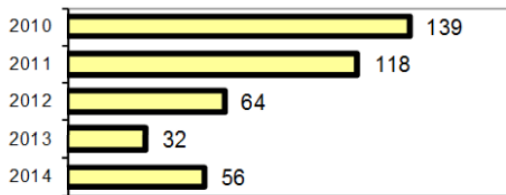

Total Arrests - 5 year trend

	Arrests	
	Adult	Juvenile
Group "B" Arrests		
Bad Checks	0	0
Curfew/Vagrancy	0	0
Disorderly Conduct	0	0
DUI	26	0
Drunkness	0	0
Family Offense-nonviolent	0	0
Liquor Law Violation	1	0
Peeping Tom	0	0
Runaways	0	0
Trespass	0	0
All Other Offenses	0	0
Total Group "B"	27	0