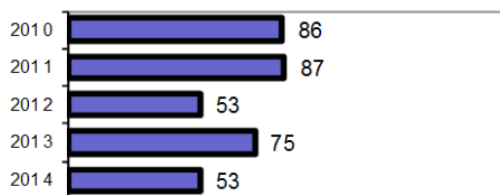

Agency 2014 Crime Report

Oneida County Sheriff - County Total

Population: 6,354
County: Oneida

		Offenses		Arrests	
		# Reported	# Cleared	Adult	Juvenile
Group "A" Offenses					
Offense Overview					
• Offense total	53				
• % change from 2013	-29.3				
• # of cleared offenses	28				
• Percent cleared	52.8				
• Group "A" Crime Rate per 100,000 population	834.1				
• Summary based reporting crime rate per 100,000 population is calculated for other state crime comparisons only.	409.2				
Arrest Overview					
• Arrest total	56				
• % change from 2013	75.0				
• Adult arrest total	53				
• Juvenile arrest total	3				
• Arrest Rate per 100,000 population	881.3				
Murder	0	0	0	0	
Negligent Manslaughter	0	0	0	0	
Rape	0	0	0	0	
Robbery	0	0	0	0	
Aggravated Assault	1	1	1	0	
Burglary	5	3	2	1	
Larceny	16	5	5	2	
Motor Vehicle Theft	4	1	1	0	
Arson	0	0	0	0	
Simple Assault	6	6	6	0	
Intimidation	0	0	0	0	
Bribery	0	0	0	0	
Counterfeiting/Forgery	0	0	0	0	
Vandalism	7	1	0	0	
Drug/Narcotics	10	8	9	0	
Drug Equipment	1	1	0	0	
Embezzlement	0	0	0	0	
Extortion/Blackmail	0	0	0	0	
Fraud	1	0	0	0	
Gambling	0	0	0	0	
Kidnapping	0	0	0	0	
Pornography	1	1	1	0	
Prostitution	0	0	0	0	
Sodomy	0	0	0	0	
Sexual Assault w/Object	0	0	0	0	
Fondling	0	0	0	0	
Incest	0	0	0	0	
Statutory Rape	1	1	1	0	
Stolen Property	0	0	0	0	
Weapon Law Violation	0	0	0	0	
Total Group "A"	53	28	26	3	

Total Offenses - 5 year trend