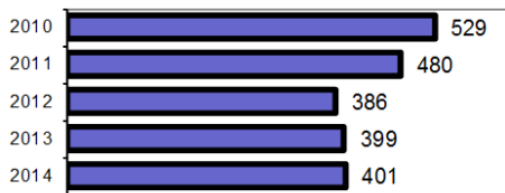

Agency 2014 Crime Report

Owyhee County Total

Population: 11,553
County: Owyhee

	Offenses		Arrests	
	# Reported	# Cleared	Adult	Juvenile
Group "A" Offenses				
Murder	0	0	0	0
Negligent Manslaughter	1	1	1	0
Rape	4	3	1	0
Robbery	0	0	0	0
Aggravated Assault	11	10	5	1
Burglary	61	16	5	3
Larceny	93	27	14	4
Motor Vehicle Theft	16	5	0	1
Ars on	0	0	0	0
Simple Assault	90	70	22	7
Intimidation	4	3	0	0
Bribery	0	0	0	0
Counterfeiting/Forgery	4	2	1	0
Vandalism	48	10	3	3
Drug/Narcotics	27	25	19	3
Drug Equipment	20	19	11	0
Embezzlement	1	1	0	0
Extortion/Blackmail	0	0	0	0
Fraud	12	2	0	0
Gambling	0	0	0	0
Kidnapping	0	0	0	0
Pornography	0	0	0	0
Prostitution	0	0	0	0
Sodomy	0	0	0	0
Sexual Assault w/Object	0	0	0	0
Fondling	0	0	2	0
Incest	0	0	0	0
Statutory Rape	0	0	0	0
Stolen Property	8	4	1	0
Weapon Law Violation	1	0	0	0
Total Group "A"	401	198	85	22

Offense Overview	
• Offense total	401
• % change from 2013	0.5
• # of cleared offenses	198
• Percent cleared	49.4
• Group "A" Crime Rate per 100,000 population	3471.0
• Summary based reporting crime rate per 100,000 population is calculated for other state crime comparisons only.	1601.3
Arrest Overview	
• Arrest total	180
• % change from 2013	20.0
• Adult arrest total	148
• Juvenile arrest total	32
• Arrest Rate per 100,000 population	1558.0

Total Offenses - 5 year trend