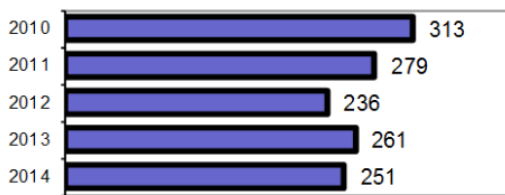

Agency 2014 Crime Report

Owyhee County Sheriff

Population: 8,945
County: Owyhee

Offense Overview

- Offense total 251
- % change from 2013 **-3.8**
- # of cleared offenses 120
- Percent cleared 47.8

- Group "A" Crime Rate per 100,000 population 2806.0

- Summary based reporting crime rate per 100,000 population is calculated for other state crime comparisons only. 1363.9

Arrest Overview

- Arrest total 89
- % change from 2013 18.7
- Adult arrest total 69
- Juvenile arrest total 20

- Arrest Rate per 100,000 population 995.0

Group "A" Offenses	Offenses		Arrests	
	# Reported	# Cleared	Adult	Juvenile
Murder	0	0	0	0
Negligent Manslaughter	1	1	1	0
Rape	3	3	1	0
Robbery	0	0	0	0
Aggravated Assault	7	6	1	1
Burglary	37	10	2	2
Larceny	62	19	7	4
Motor Vehicle Theft	13	5	0	1
Arson	0	0	0	0
Simple Assault	55	45	13	4
Intimidation	4	3	0	0
Bribery	0	0	0	0
Counterfeiting/Forgery	1	1	0	0
Vandalism	31	4	0	2
Drug/Narcotics	11	10	6	0
Drug Equipment	8	7	4	0
Embezzlement	1	1	0	0
Extortion/Blackmail	0	0	0	0
Fraud	9	2	0	0
Gambling	0	0	0	0
Kidnapping	0	0	0	0
Pornography	0	0	0	0
Prostitution	0	0	0	0
Sodomy	0	0	0	0
Sexual Assault w/Object	0	0	0	0
Fondling	0	0	2	0
Incest	0	0	0	0
Statutory Rape	0	0	0	0
Stolen Property	7	3	0	0
Weapon Law Violation	1	0	0	0
Total Group "A"	251	120	37	14

Total Offenses - 5 year trend