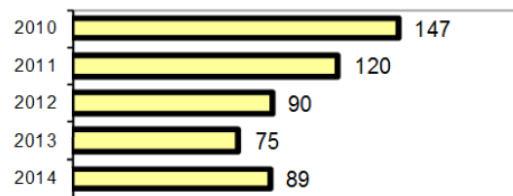

Total Arrests - 5 year trend

Group "B" Arrests	Arrests	
	Adult	Juvenile
Bad Checks	0	0
Curfew/Vagrancy	0	0
Disorderly Conduct	0	0
DUI	15	0
Drunkness	0	0
Family Offense-nonviolent	0	1
Liquor Law Violation	1	1
Peeping Tom	0	0
Runaways	0	2
Trespass	2	0
All Other Offenses	14	2
Total Group "B"	32	6