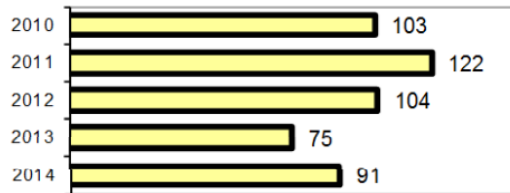

Total Arrests - 5 year trend

Group "B" Arrests	Arrests	
	Adult	Juvenile
Bad Checks	0	0
Curfew/Vagrancy	0	0
Disorderly Conduct	0	0
DUI	12	1
Drunkness	0	0
Family Offense-nonviolent	0	0
Liquor Law Violation	1	2
Peeping Tom	0	0
Runaways	0	0
Trespass	2	0
All Other Offenses	16	1
Total Group "B"	31	4