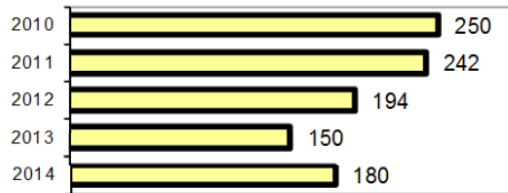

Total Arrests - 5 year trend

Group "B" Arrests	Arrests	
	Adult	Juvenile
Bad Checks	0	0
Curfew/Vagrancy	0	0
Disorderly Conduct	0	0
DUI	27	1
Drunkness	0	0
Family Offense-nonviolent	0	1
Liquor Law Violation	2	3
Peeping Tom	0	0
Runaways	0	2
Trespass	4	0
All Other Offenses	30	3
Total Group "B"	63	10