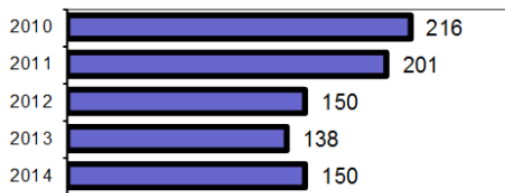

Agency 2014 Crime Report

Homedale Police Department

Population: 2,608
County: Owyhee

Offense Overview

- Offense total 150
- % change from 2013 8.7
- # of cleared offenses 78
- Percent cleared 52.0

• Group "A" Crime Rate per 100,000 population 5751.5

• Summary based reporting crime rate per 100,000 population is calculated for other state crime comparisons only. 2415.6

Arrest Overview

- Arrest total 91
- % change from 2013 21.3
- Adult arrest total 79
- Juvenile arrest total 12

• Arrest Rate per 100,000 population 3489.3

Group "A" Offenses	Offenses		Arrests	
	# Reported	# Cleared	Adult	Juvenile
Murder	0	0	0	0
Negligent Manslaughter	0	0	0	0
Rape	1	0	0	0
Robbery	0	0	0	0
Aggravated Assault	4	4	4	0
Burglary	24	6	3	1
Larceny	31	8	7	0
Motor Vehicle Theft	3	0	0	0
Ars on	0	0	0	0
Simple Assault	35	25	9	3
Intimidation	0	0	0	0
Bribery	0	0	0	0
Counterfeiting/Forgery	3	1	1	0
Vandalism	17	6	3	1
Drug/Narcotics	16	15	13	3
Drug Equipment	12	12	7	0
Embezzlement	0	0	0	0
Extortion/Blackmail	0	0	0	0
Fraud	3	0	0	0
Gambling	0	0	0	0
Kidnapping	0	0	0	0
Pornography	0	0	0	0
Prostitution	0	0	0	0
Sodomy	0	0	0	0
Sexual Assault w/Object	0	0	0	0
Fondling	0	0	0	0
Incest	0	0	0	0
Statutory Rape	0	0	0	0
Stolen Property	1	1	1	0
Weapon Law Violation	0	0	0	0
Total Group "A"	150	78	48	8

Total Offenses - 5 year trend