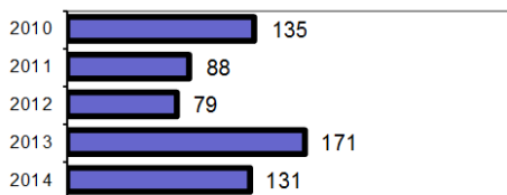

Agency 2014 Crime Report

Teton County Sheriff - County Total

Population: 12,036
County: Teton

		Offenses		Arrests	
		# Reported	# Cleared	Adult	Juvenile
Group "A" Offenses					
Murder		0	0	0	0
Negligent Manslaughter		0	0	0	0
Rape		1	1	0	0
Robbery		0	0	0	0
Aggravated Assault		10	8	7	0
Burglary		8	1	0	0
Larceny		32	3	2	2
Motor Vehicle Theft		0	0	0	0
Arson		0	0	0	0
Simple Assault		17	14	5	0
Intimidation		0	0	0	0
Bribery		0	0	0	0
Counterfeiting/Forgery		0	0	0	0
Vandalism		10	1	1	0
Drug/Narcotics		19	15	12	4
Drug Equipment		20	14	2	1
Embezzlement		0	0	0	0
Extortion/Blackmail		0	0	0	0
Fraud		10	0	0	0
Gambling		0	0	0	0
Kidnapping		0	0	0	0
Pornography		0	0	0	0
Prostitution		0	0	0	0
Sodomy		0	0	0	0
Sexual Assault w/Object		0	0	0	0
Fondling		1	0	0	0
Incest		0	0	0	0
Statutory Rape		0	0	0	0
Stolen Property		0	0	0	0
Weapon Law Violation		3	3	0	0
Total Group "A"		131	60	29	7

Offense Overview • Offense total 131 • % change from 2013 -23.4 • # of cleared offenses 60 • Percent cleared 45.8 • Group "A" Crime Rate per 100,000 population 1088.4 • Summary based reporting crime rate per 100,000 population is calculated for other state crime comparisons only. 423.7		
Arrest Overview • Arrest total 200 • % change from 2013 39.9 • Adult arrest total 176 • Juvenile arrest total 24 • Arrest Rate per 100,000 population 1661.7		

Total Offenses - 5 year trend