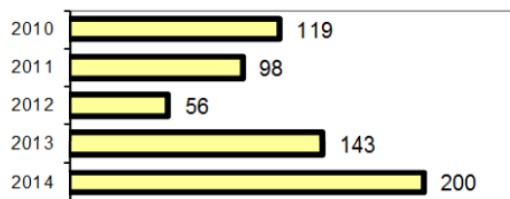

Total Arrests - 5 year trend

Group "B" Arrests	Arrests	
	Adult	Juvenile
Bad Checks	0	0
Curfew/Vagrancy	0	0
Disorderly Conduct	0	0
DUI	48	2
Drunkness	0	0
Family Offense-nonviolent	82	7
Liquor Law Violation	13	2
Peeping Tom	0	0
Runaways	0	6
Trespass	0	0
All Other Offenses	4	0
Total Group "B"	147	17