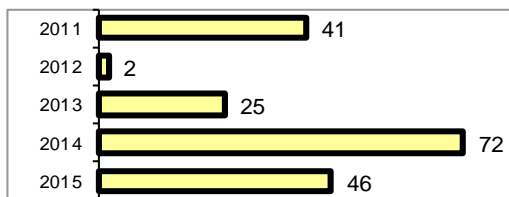

Total Arrests - 5 year trend

Group "B" Arrests	Arrests	
	Adult	Juvenile
Bad Checks	0	0
Curfew/Vagrancy	0	0
Disorderly Conduct	1	0
DUI	8	1
Drunkenness	0	0
Family Offense-nonviolent	1	0
Liquor Law Violation	3	0
Peeping Tom	0	0
Runaways	0	0
Trespass	0	0
All Other Offenses	6	0
Total Group "B"	19	1