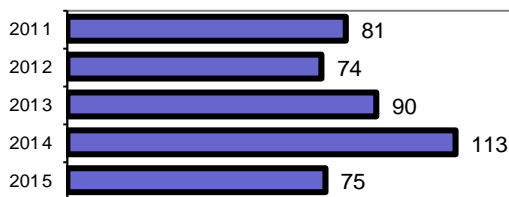

Agency 2015 Crime Report

Adams County Sheriff - County Total

Population: 4,654
County: Adams

Offense Overview

- Offense total 75
- % change from 2014 -33.6
- # of cleared offenses 36
- Percent cleared 48.0

- Group "A" Crime Rate per 100,000 population 1611.5

- Summary based reporting crime rate per 100,000 population is calculated for other state crime comparisons only. 537.2

Arrest Overview

- Arrest total 46
- % change from 2014 -36.1
- Adult arrest total 43
- Juvenile arrest total 3

- Arrest Rate per 100,000 population 988.4

Group "A" Offenses	Offenses		Arrests	
	# Reported	# Cleared	Adult	Juvenile
Murder	0	0	0	0
Negligent Manslaughter	0	0	0	0
Rape	0	0	0	0
Robbery	0	0	0	0
Aggravated Assault	2	1	1	0
Burglary	2	1	0	2
Larceny	20	0	0	0
Motor Vehicle Theft	0	0	0	0
Arson	1	0	0	0
Simple Assault	20	9	6	0
Intimidation	0	0	0	0
Bribery	0	0	0	0
Counterfeiting/Forgery	0	0	0	0
Vandalism	1	1	0	0
Drug/Narcotics	15	14	14	0
Drug Equipment	11	10	3	0
Embezzlement	0	0	0	0
Extortion/Blackmail	0	0	0	0
Fraud	3	0	0	0
Gambling	0	0	0	0
Kidnapping	0	0	0	0
Pornography	0	0	0	0
Prostitution	0	0	0	0
Sodomy	0	0	0	0
Sexual Assault w/Object	0	0	0	0
Fondling	0	0	0	0
Incest	0	0	0	0
Statutory Rape	0	0	0	0
Stolen Property	0	0	0	0
Weapon Law Violation	0	0	0	0
Total Group "A"	75	36	24	2

Total Offenses - 5 year trend