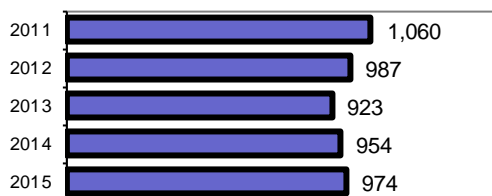

Agency 2015 Crime Report

Bonner County Sheriff

Population: 31,100
County: Bonner

Offense Overview

- Offense total 974
- % change from 2014 2.1
- # of cleared offenses 354
- Percent cleared 36.3

- Group "A" Crime Rate per 100,000 population 3131.8

- Summary based reporting crime rate per 100,000 population is calculated for other state crime comparisons only. 1392.3

Arrest Overview

- Arrest total 740
- % change from 2014 -23.6
- Adult arrest total 716
- Juvenile arrest total 24

- Arrest Rate per 100,000 population 2379.4

Group "A" Offenses	Offenses		Arrests	
	# Reported	# Cleared	Adult	Juvenile
Murder	0	0	0	0
Negligent Manslaughter	0	0	1	0
Rape	9	1	2	0
Robbery	0	0	0	0
Aggravated Assault	35	29	25	0
Burglary	151	10	7	0
Larceny	202	10	6	3
Motor Vehicle Theft	35	5	0	0
Arson	1	0	0	0
Simple Assault	137	76	63	3
Intimidation	5	2	1	0
Bribery	0	0	0	0
Counterfeiting/Forgery	0	0	0	0
Vandalism	70	12	7	2
Drug/Narcotics	140	125	131	1
Drug Equipment	58	49	12	3
Embezzlement	0	0	0	0
Extortion/Blackmail	0	0	0	0
Fraud	50	1	0	0
Gambling	0	0	0	0
Kidnapping	1	1	1	0
Pornography	1	1	0	0
Prostitution	0	0	0	0
Sodomy	0	0	0	0
Sexual Assault w/Object	5	4	0	0
Fondling	28	5	5	0
Incest	0	0	0	0
Statutory Rape	4	1	0	0
Stolen Property	11	8	10	0
Weapon Law Violation	31	14	2	0
Total Group "A"	974	354	273	12

Total Offenses - 5 year trend