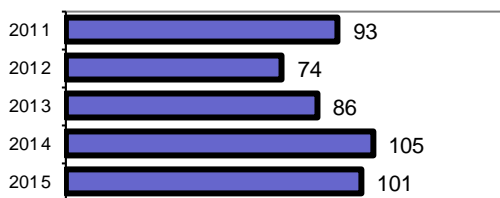

Agency 2015 Crime Report

Priest River Police Department

Population: 1,753
County: Bonner

Offense Overview

- Offense total 101
- % change from 2014 **-3.8**
- # of cleared offenses 52
- Percent cleared 51.5

• Group "A" Crime Rate per 100,000 population 5761.6

• Summary based reporting crime rate per 100,000 population is calculated for other state crime comparisons only. 2567.0

Arrest Overview

- Arrest total 110
- % change from 2014 **-6.8**
- Adult arrest total 82
- Juvenile arrest total 28

• Arrest Rate per 100,000 population 6275.0

Group "A" Offenses	Offenses		Arrests	
	# Reported	# Cleared	Adult	Juvenile
Murder	0	0	0	0
Negligent Manslaughter	0	0	0	0
Rape	0	0	0	0
Robbery	0	0	0	0
Aggravated Assault	1	1	2	0
Burglary	7	1	0	1
Larceny	35	12	5	6
Motor Vehicle Theft	2	0	0	0
Arson	0	0	0	0
Simple Assault	18	18	7	5
Intimidation	0	0	1	0
Bribery	0	0	0	0
Counterfeiting/Forgery	1	0	0	0
Vandalism	20	6	3	0
Drug/Narcotics	9	9	6	3
Drug Equipment	4	3	2	0
Embezzlement	0	0	0	0
Extortion/Blackmail	0	0	0	0
Fraud	2	0	0	0
Gambling	0	0	0	0
Kidnapping	0	0	0	0
Pornography	0	0	0	0
Prostitution	0	0	0	0
Sodomy	0	0	0	0
Sexual Assault w/Object	0	0	0	0
Fondling	0	0	0	0
Incest	0	0	0	0
Statutory Rape	0	0	0	0
Stolen Property	0	0	2	0
Weapon Law Violation	2	2	0	1
Total Group "A"	101	52	28	16

Total Offenses - 4 year trend