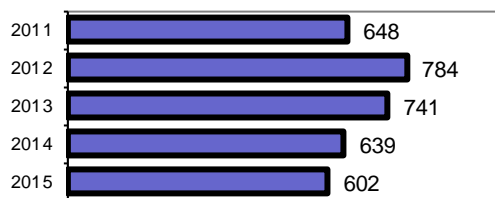

Agency 2015 Crime Report

Sandpoint Police Department

Population: 7,860
County: Bonner

Offense Overview

- Offense total 602
- % change from 2014 **-5.8**
- # of cleared offenses 309
- Percent cleared 51.3

• Group "A" Crime Rate per 100,000 population 7659.0

• Summary based reporting crime rate per 100,000 population is calculated for other state crime comparisons only. 2786.3

Arrest Overview

- Arrest total 631
- % change from 2014 **1.8**
- Adult arrest total 491
- Juvenile arrest total 140

• Arrest Rate per 100,000 population 8028.0

Group "A" Offenses	Offenses		Arrests	
	# Reported	# Cleared	Adult	Juvenile
Murder	0	0	0	0
Negligent Manslaughter	0	0	0	0
Rape	0	0	1	0
Robbery	0	0	0	0
Aggravated Assault	7	7	12	1
Burglary	40	11	6	11
Larceny	169	56	33	18
Motor Vehicle Theft	3	0	0	0
Arson	0	0	0	0
Simple Assault	128	82	37	12
Intimidation	3	3	0	0
Bribery	0	0	0	0
Counterfeiting/Forgery	2	0	0	0
Vandalism	79	14	9	4
Drug/Narcotics	88	78	60	27
Drug Equipment	54	52	10	6
Embezzlement	0	0	0	0
Extortion/Blackmail	0	0	0	0
Fraud	16	0	0	0
Gambling	0	0	0	0
Kidnapping	0	0	0	0
Pornography	0	0	0	0
Prostitution	0	0	0	0
Sodomy	0	0	0	0
Sexual Assault w/Object	0	0	0	0
Fondling	6	3	2	0
Incest	0	0	0	0
Statutory Rape	0	0	0	0
Stolen Property	2	0	1	1
Weapon Law Violation	5	3	1	1
Total Group "A"	602	309	172	81

Total Offenses - 5 year trend