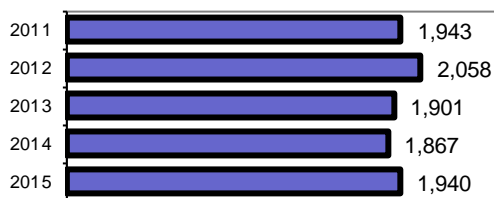

Agency 2015 Crime Report

Bonner County Total

Population: 41,849
County: Bonner

Offense Overview

- Offense total 1,940
- % change from 2014 **3.9**
- # of cleared offenses 869
- Percent cleared 44.8

• Group "A" Crime Rate per 100,000 population 4635.7

• Summary based reporting crime rate per 100,000 population is calculated for other state crime comparisons only. 1980.9

Arrest Overview

- Arrest total 1,683
- % change from 2014 **-7.2**
- Adult arrest total 1,465
- Juvenile arrest total 218

• Arrest Rate per 100,000 population 4021.6

Group "A" Offenses	Offenses		Arrests	
	# Reported	# Cleared	Adult	Juvenile
Murder	0	0	0	0
Negligent Manslaughter	0	0	1	0
Rape	9	1	3	0
Robbery	2	1	1	0
Aggravated Assault	43	37	39	1
Burglary	208	27	20	12
Larceny	522	125	68	38
Motor Vehicle Theft	44	6	0	0
Arson	1	0	0	0
Simple Assault	312	201	119	23
Intimidation	12	7	4	0
Bribery	0	0	0	0
Counterfeiting/Forgery	5	1	0	0
Vandalism	176	32	21	6
Drug/Narcotics	276	246	230	33
Drug Equipment	152	134	30	11
Embezzlement	0	0	0	0
Extortion/Blackmail	0	0	0	0
Fraud	73	1	0	0
Gambling	0	0	0	0
Kidnapping	1	1	1	0
Pornography	1	1	0	0
Prostitution	0	0	0	0
Sodomy	0	0	0	0
Sexual Assault w/Object	5	4	0	0
Fondling	38	12	10	0
Incest	0	0	0	0
Statutory Rape	4	1	0	0
Stolen Property	13	8	18	2
Weapon Law Violation	43	23	4	2
Total Group "A"	1,940	869	569	128

Total Offenses - 5 year trend