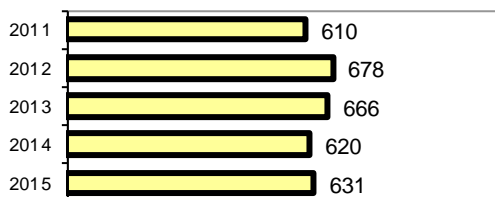

Total Arrests - 5 year trend

Group "B" Arrests	Arrests	
	Adult	Juvenile
Bad Checks	0	0
Curfew/Vagrancy	0	1
Disorderly Conduct	5	0
DUI	65	0
Drunkenness	3	6
Family Offense-nonviolent	3	0
Liquor Law Violation	19	15
Peeping Tom	0	0
Runaways	0	0
Trespass	5	0
All Other Offenses	219	37
Total Group "B"	319	59