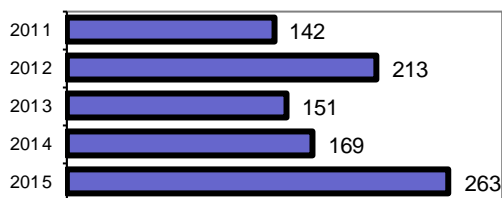

Agency 2015 Crime Report

Ponderay Police Department

Population: 1,136
County: Bonner

Offense Overview

- Offense total 263
- % change from 2014 **55.6**
- # of cleared offenses 154
- Percent cleared 58.6

- Group "A" Crime Rate per 100,000 population 23151.4

- Summary based reporting crime rate per 100,000 population is calculated for other state crime comparisons only. 11619.7

Arrest Overview

- Arrest total 202
- % change from 2014 **88.8**
- Adult arrest total 176
- Juvenile arrest total 26

- Arrest Rate per 100,000 population 17781.7

Group "A" Offenses	Offenses		Arrests	
	# Reported	# Cleared	Adult	Juvenile
Murder	0	0	0	0
Negligent Manslaughter	0	0	0	0
Rape	0	0	0	0
Robbery	2	1	1	0
Aggravated Assault	0	0	0	0
Burglary	10	5	7	0
Larceny	116	47	24	11
Motor Vehicle Theft	4	1	0	0
Arson	0	0	0	0
Simple Assault	29	25	12	3
Intimidation	4	2	2	0
Bribery	0	0	0	0
Counterfeiting/Forgery	2	1	0	0
Vandalism	7	0	2	0
Drug/Narcotics	39	34	33	2
Drug Equipment	36	30	6	2
Embezzlement	0	0	0	0
Extortion/Blackmail	0	0	0	0
Fraud	5	0	0	0
Gambling	0	0	0	0
Kidnapping	0	0	0	0
Pornography	0	0	0	0
Prostitution	0	0	0	0
Sodomy	0	0	0	0
Sexual Assault w/Object	0	0	0	0
Fondling	4	4	3	0
Incest	0	0	0	0
Statutory Rape	0	0	0	0
Stolen Property	0	0	5	1
Weapon Law Violation	5	4	1	0
Total Group "A"	263	154	96	19

Total Offenses - 5 year trend