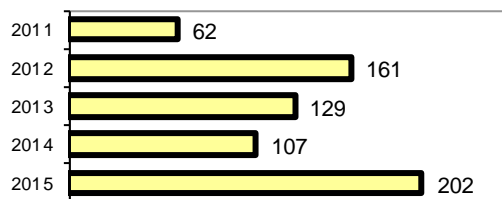

Total Arrests - 5 year trend

Group "B" Arrests	Arrests	
	Adult	Juvenile
Bad Checks	0	0
Curfew/Vagrancy	0	0
Disorderly Conduct	1	0
DUI	18	0
Drunkenness	0	0
Family Offense-nonviolent	0	0
Liquor Law Violation	4	3
Peeping Tom	0	0
Runaways	0	0
Trespass	12	1
All Other Offenses	45	3
Total Group "B"	80	7