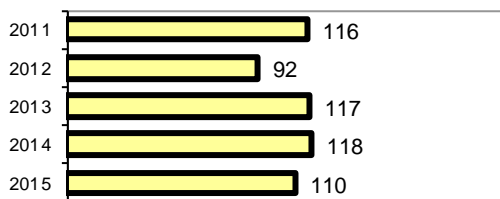

Total Arrests - 4 year trend

Group "B" Arrests	Arrests	
	Adult	Juvenile
Bad Checks	0	0
Curfew/Vagrancy	0	0
Disorderly Conduct	2	1
DUI	10	0
Drunkenness	0	0
Family Offense-nonviolent	1	0
Liquor Law Violation	1	4
Peeping Tom	0	0
Runaways	0	0
Trespass	1	0
All Other Offenses	39	7
Total Group "B"	54	12