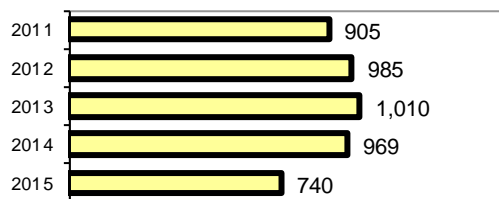

Total Arrests - 5 year trend

Group "B" Arrests	Arrests	
	Adult	Juvenile
Bad Checks	1	0
Curfew/Vagrancy	0	0
Disorderly Conduct	5	0
DUI	68	1
Drunkenness	2	0
Family Offense-nonviolent	2	0
Liquor Law Violation	9	4
Peeping Tom	0	0
Runaways	0	0
Trespass	12	0
All Other Offenses	344	7
Total Group "B"	443	12