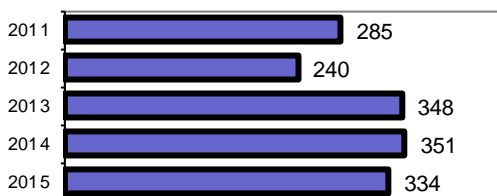

Agency 2015 Crime Report

Clearwater County Sheriff

Population: 5,940
County: Clearwater

Offense Overview

- Offense total 334
- % change from 2014 **-4.8**
- # of cleared offenses 132
- Percent cleared 39.5

• Group "A" Crime Rate per 100,000 population 5622.9

• Summary based reporting crime rate per 100,000 population is calculated for other state crime comparisons only. 1902.4

Arrest Overview

- Arrest total 217
- % change from 2014 **40.0**
- Adult arrest total 200
- Juvenile arrest total 17

• Arrest Rate per 100,000 population 3653.2

Group "A" Offenses	Offenses		Arrests	
	# Reported	# Cleared	Adult	Juvenile
Murder	0	0	0	0
Negligent Manslaughter	0	0	0	0
Rape	0	0	0	0
Robbery	0	0	0	0
Aggravated Assault	16	11	6	0
Burglary	17	3	3	0
Larceny	75	7	6	1
Motor Vehicle Theft	5	1	0	0
Arson	0	0	0	0
Simple Assault	47	35	23	0
Intimidation	47	9	1	0
Bribery	0	0	0	0
Counterfeiting/Forgery	0	0	0	0
Vandalism	39	6	4	1
Drug/Narcotics	30	25	17	1
Drug Equipment	39	33	19	1
Embezzlement	0	0	0	0
Extortion/Blackmail	0	0	0	0
Fraud	10	0	0	0
Gambling	0	0	0	0
Kidnapping	0	0	0	0
Pornography	0	0	0	0
Prostitution	0	0	0	0
Sodomy	0	0	0	0
Sexual Assault w/Object	0	0	0	0
Fondling	7	0	0	0
Incest	0	0	0	0
Statutory Rape	0	0	0	0
Stolen Property	1	1	1	0
Weapon Law Violation	1	1	0	0
Total Group "A"	334	132	80	4

Total Offenses - 5 year trend