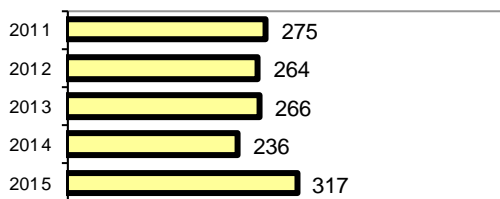

Total Arrests - 5 year trend

Group "B" Arrests	Arrests	
	Adult	Juvenile
Bad Checks	1	0
Curfew/Vagrancy	0	0
Disorderly Conduct	11	0
DUI	20	0
Drunkenness	1	0
Family Offense-nonviolent	5	0
Liquor Law Violation	23	10
Peeping Tom	0	0
Runaways	0	1
Trespass	6	1
All Other Offenses	89	15
Total Group "B"	156	27