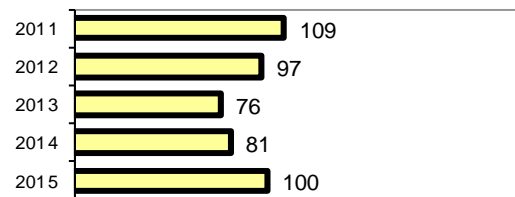

Total Arrests - 5 year trend

Group "B" Arrests	Arrests	
	Adult	Juvenile
Bad Checks	1	0
Curfew/Vagrancy	0	0
Disorderly Conduct	8	0
DUI	6	0
Drunkness	0	0
Family Offense-nonviolent	0	0
Liquor Law Violation	2	0
Peeping Tom	0	0
Runaways	0	1
Trespass	0	1
All Other Offenses	19	12
Total Group "B"	36	14