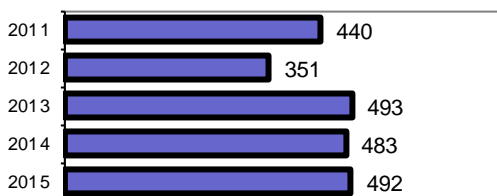

Agency 2015 Crime Report

Clearwater County Total

Population: 9,051
County: Clearwater

Offense Overview

- Offense total 492
- % change from 2014 **1.9**
- # of cleared offenses 199
- Percent cleared 40.4

- Group "A" Crime Rate per 100,000 population 5435.9

- Summary based reporting crime rate per 100,000 population is calculated for other state crime comparisons only. 2165.5

Arrest Overview

- Arrest total 317
- % change from 2014 **34.3**
- Adult arrest total 275
- Juvenile arrest total 42

- Arrest Rate per 100,000 population 3502.4

Group "A" Offenses	Offenses		Arrests	
	# Reported	# Cleared	Adult	Juvenile
Murder	0	0	0	0
Negligent Manslaughter	0	0	0	0
Rape	0	0	0	0
Robbery	1	1	1	0
Aggravated Assault	20	15	10	1
Burglary	37	8	5	0
Larceny	127	19	14	3
Motor Vehicle Theft	11	2	0	0
Arson	0	0	0	0
Simple Assault	63	50	34	1
Intimidation	54	13	2	0
Bribery	0	0	0	0
Counterfeiting/Forgery	0	0	0	0
Vandalism	65	11	4	5
Drug/Narcotics	37	32	22	1
Drug Equipment	44	38	22	1
Embezzlement	1	1	1	0
Extortion/Blackmail	0	0	0	0
Fraud	17	3	2	0
Gambling	0	0	0	0
Kidnapping	1	1	0	0
Pornography	0	0	0	0
Prostitution	0	0	0	0
Sodomy	0	0	0	0
Sexual Assault w/Object	0	0	0	0
Fondling	7	0	1	0
Incest	0	0	0	0
Statutory Rape	0	0	0	0
Stolen Property	4	2	1	1
Weapon Law Violation	3	3	0	2
Total Group "A"	492	199	119	15

Total Offenses - 5 year trend