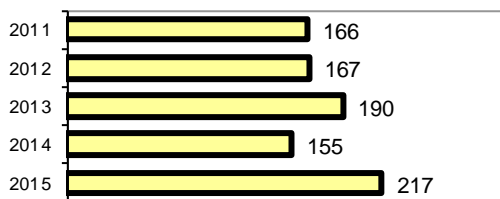

Total Arrests - 5 year trend

Group "B" Arrests	Arrests	
	Adult	Juvenile
Bad Checks	0	0
Curfew/Vagrancy	0	0
Disorderly Conduct	3	0
DUI	14	0
Drunkenness	1	0
Family Offense-nonviolent	5	0
Liquor Law Violation	21	10
Peeping Tom	0	0
Runaways	0	0
Trespass	6	0
All Other Offenses	70	3
Total Group "B"	120	13