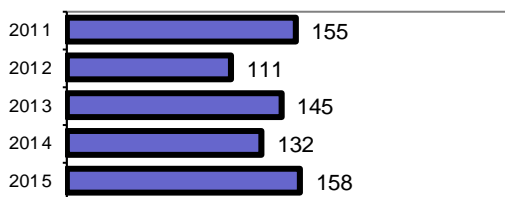

Agency 2015 Crime Report

Orofino Police Department

Population: 3,111
County: Clearwater

	Offenses		Arrests	
	# Reported	# Cleared	Adult	Juvenile
Group "A" Offenses				
Murder	0	0	0	0
Negligent Manslaughter	0	0	0	0
Rape	0	0	0	0
Robbery	1	1	1	0
Aggravated Assault	4	4	4	1
Burglary	20	5	2	0
Larceny	52	12	8	2
Motor Vehicle Theft	6	1	0	0
Arson	0	0	0	0
Simple Assault	16	15	11	1
Intimidation	7	4	1	0
Bribery	0	0	0	0
Counterfeiting/Forgery	0	0	0	0
Vandalism	26	5	0	4
Drug/Narcotics	7	7	5	0
Drug Equipment	5	5	3	0
Embezzlement	1	1	1	0
Extortion/Blackmail	0	0	0	0
Fraud	7	3	2	0
Gambling	0	0	0	0
Kidnapping	1	1	0	0
Pornography	0	0	0	0
Prostitution	0	0	0	0
Sodomy	0	0	0	0
Sexual Assault w/Object	0	0	0	0
Fondling	0	0	1	0
Incest	0	0	0	0
Statutory Rape	0	0	0	0
Stolen Property	3	1	0	1
Weapon Law Violation	2	2	0	2
Total Group "A"	158	67	39	11

Offense Overview	
• Offense total	158
• % change from 2014	19.7
• # of cleared offenses	67
• Percent cleared	42.4
• Group "A" Crime Rate per 100,000 population	5078.8
• Summary based reporting crime rate per 100,000 population is calculated for other state crime comparisons only.	2668.0

Arrest Overview	
• Arrest total	100
• % change from 2014	23.5
• Adult arrest total	75
• Juvenile arrest total	25
• Arrest Rate per 100,000 population	3214.4

Total Offenses - 5 year trend