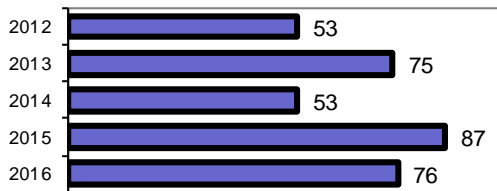

Agency 2016 Crime Report

Oneida County Sheriff - County Total

Population: 4,306
County: Oneida

Offense Overview

- Offense total 76
- % change from 2015 -12.6
- # of cleared offenses 40
- Percent cleared 52.6

• Group "A" Crime Rate per 100,000 population 1765.0

• Summary based reporting crime rate per 100,000 population is calculated for other state crime comparisons only. 905.7

Arrest Overview

- Arrest total 63
- % change from 2015 -17.1
- Adult arrest total 63
- Juvenile arrest total 0

• Arrest Rate per 100,000 population 1463.1

Group "A" Offenses	Offenses		Arrests	
	# Reported	# Cleared	Adult	Juvenile
Murder	0	0	0	0
Negligent Manslaughter	0	0	0	0
Rape	1	1	1	0
Robbery	0	0	0	0
Aggravated Assault	4	3	1	0
Burglary	14	2	2	0
Larceny	18	2	2	0
Motor Vehicle Theft	2	0	0	0
Arson	0	0	0	0
Simple Assault	6	5	6	0
Intimidation	2	2	2	0
Bribery	0	0	0	0
Counterfeiting/Forgery	0	0	0	0
Vandalism	1	0	0	0
Drug/Narcotics	12	11	22	0
Drug Equipment	9	8	1	0
Embezzlement	0	0	0	0
Extortion/Blackmail	0	0	0	0
Fraud	2	1	1	0
Gambling	0	0	0	0
Kidnapping	0	0	0	0
Pornography	0	0	0	0
Prostitution	0	0	0	0
Sodomy	0	0	0	0
Sexual Assault w/Object	0	0	0	0
Fondling	3	3	3	0
Incest	0	0	0	0
Statutory Rape	2	2	2	0
Stolen Property	0	0	0	0
Weapon Law Violation	0	0	0	0
Total Group "A"	76	40	43	0

Total Offenses - 5 year trend