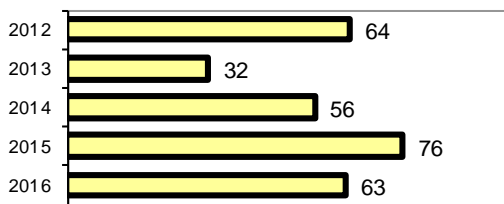

Total Arrests - 5 year trend

Group "B" Arrests	Arrests	
	Adult	Juvenile
Bad Checks	0	0
Curfew/Vagrancy	0	0
Disorderly Conduct	0	0
DUI	19	0
Drunkenness	0	0
Family Offense-nonviolent	0	0
Liquor Law Violation	0	0
Peeping Tom	0	0
Runaways	0	0
Trespass	0	0
All Other Offenses	1	0
Total Group "B"	20	0