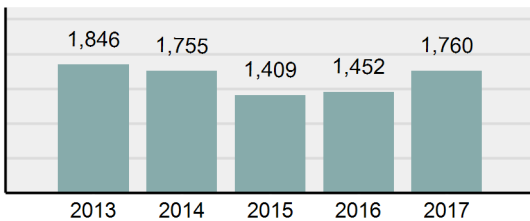

Agency 2017 Crime Report

Population: 39,848
County: Latah

Latah County Total

Offense Overview

- Offense Total 1,760
- % change from 2016 **21.21%**
- # of cleared offenses 559
- Percent Cleared 31.76%
- Group "A" Crime Rate per 100,000 population 4,416.78
- Summary based reporting crime rate per 100,000 populated is calculated for other state crime comparisons only. 2,128.09

Arrest Overview

- Arrest Total 817
- % change from 2016 **-2.16%**
- Adult Arrest total 785
- Juvenile Arrest total 32
- Arrest Rate per 100,000 population 2,050.29

Total Offenses - 5 year trend