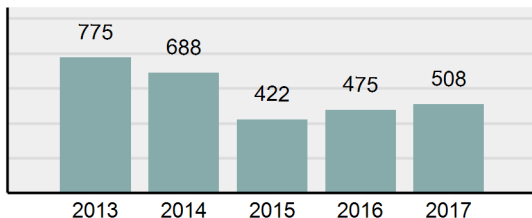

Agency 2017 Crime Report

MOSCOW Police Department

Population: 25,576
County: Latah

Offense Overview

- Offense Total 1,160
- % change from 2016 **24.87%**
- # of cleared offenses 286
- Percent Cleared 24.66%
- Group "A" Crime Rate per 100,000 population 4,535.50
- Summary based reporting crime rate per 100,000 populated is calculated for other state crime comparisons only. 2,611.82

Arrest Overview

- Arrest Total 508
- % change from 2016 **6.95%**
- Adult Arrest total 495
- Juvenile Arrest total 13
- Arrest Rate per 100,000 population 1,986.24

Total Offenses - 5 year trend

Total Arrests - 5 year trend

Agency 2017 Crime Report

LATAH County Sheriff's Office

Population: 14,272
County: Latah

Offense Overview

- Offense Total 600
- % change from 2016 **14.72%**
- # of cleared offenses 273
- Percent Cleared 45.5%
- Group "A" Crime Rate per 100,000 population 4,204.04
- Summary based reporting crime rate per 100,000 populated is calculated for other state crime comparisons only. 1,261.21