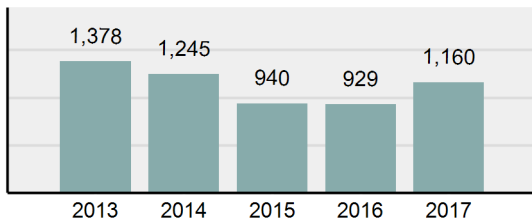

Agency 2017 Crime Report

MOSCOW Police Department

Population: 25,576
County: Latah

Offense Overview

- Offense Total 1,160
- % change from 2016 **24.87%**
- # of cleared offenses 286
- Percent Cleared 24.66%
- Group "A" Crime Rate per 100,000 population 4,535.50
- Summary based reporting crime rate per 100,000 populated is calculated for other state crime comparisons only. 2,611.82

Arrest Overview

- Arrest Total 508
- % change from 2016 **6.95%**
- Adult Arrest total 495
- Juvenile Arrest total 13
- Arrest Rate per 100,000 population 1,986.24

Total Offenses - 5 year trend

Total Arrests - 5 year trend

Agency 2017 Crime Report

LATAH County Sheriff's Office

Population: 14,272
County: Latah

Offense Overview

- Offense Total 600
- % change from 2016 **14.72%**
- # of cleared offenses 273
- Percent Cleared 45.5%
- Group "A" Crime Rate per 100,000 population 4,204.04
- Summary based reporting crime rate per 100,000 populated is calculated for other state crime comparisons only. 1,261.21

Agency 2017 Crime Report

Population: 39,848
County: Latah

Latah County Total

Offense Overview

- Offense Total 1,760
- % change from 2016 **21.21%**
- # of cleared offenses 559
- Percent Cleared 31.76%
- Group "A" Crime Rate per 100,000 population 4,416.78
- Summary based reporting crime rate per 100,000 populated is calculated for other state crime comparisons only. 2,128.09