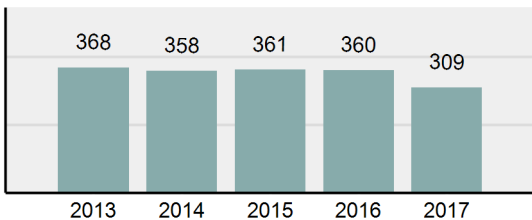

Agency 2017 Crime Report

LATAH County Sheriff's Office

Population: 14,272
County: Latah

Offense Overview

- Offense Total 600
- % change from 2016 **14.72%**
- # of cleared offenses 273
- Percent Cleared 45.5%
- Group "A" Crime Rate per 100,000 population 4,204.04
- Summary based reporting crime rate per 100,000 populated is calculated for other state crime comparisons only. 1,261.21

Arrest Overview

- Arrest Total 309
- % change from 2016 **-14.17%**
- Adult Arrest total 290
- Juvenile Arrest total 19
- Arrest Rate per 100,000 population 2,165.08

Total Offenses - 5 year trend

Total Arrests - 5 year trend