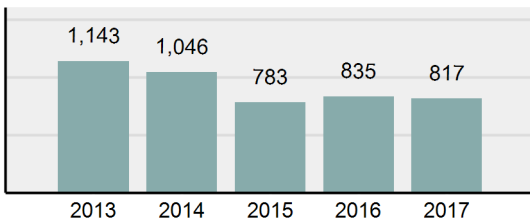

Total Arrests - 5 year trend

Group "A" Offenses	Offenses		Arrests	
	# Reported	# Cleared	Adult	Juvenile
Murder	0	0	0	0
Negligent Manslaughter	1	1	1	1
Rape	9	3	0	0
Sodomy	2	1	0	1
Sexual Assault w/Obj	2	0	0	0
Fondling	8	1	0	0
Aggravated Assault	32	16	6	0
Simple Assault	233	142	77	12
Intimidation	4	2	2	1
Kidnapping	0	0	0	0
Incest	0	0	0	0
Statutory Rape	1	1	0	0
Robbery	5	2	2	0
Burglary/Breaking and Entering	147	15	6	1
Larceny/Theft Offenses	623	100	85	3
Motor Vehicle Theft	30	4	1	0
Arson	2	0	0	0
Destruction Of Property	204	28	8	3
Counterfeiting/Forgery	9	1	0	0
Fraud Offenses	132	4	0	0
Embezzlement	3	0	0	0
Extortion/Blackmail	1	0	0	0
Bribery	0	0	0	0
Stolen Property Offenses	6	3	0	0
Drug/Narcotic Violations	166	123	115	2
Drug Equipment Violations	120	98	27	4
Gambling Offenses	0	0	0	0
Pornography/Obscene Material	5	3	0	0
Prostitution Offenses	4	2	2	0
Weapons Law Violations	11	9	5	0
Total Group "A"	1,760	559	337	28

Group "B" Arrests	Arrests	
	Adult	Juvenile
Runaway	0	0
Bad Checks	0	0
Curfew/Loitering/Vagrancy Violations	0	0
Disorderly Conduct	27	0
DUI	82	0
Drunkenness	0	0
Family Offenses, Nonviolent	4	0
Liquor Law Violations	87	2
Peeping Tom	0	0
Trespass of Real Property	31	0
All Other Offenses	217	2
Total Group "B"	448	4