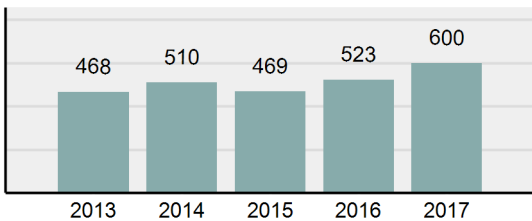

Agency 2017 Crime Report

LATAH County Sheriff's Office

Population: 14,272
County: Latah

Offense Overview

- Offense Total 600
- % change from 2016 **14.72%**
- # of cleared offenses 273
- Percent Cleared 45.5%
- Group "A" Crime Rate per 100,000 population 4,204.04
- Summary based reporting crime rate per 100,000 populated is calculated for other state crime comparisons only. 1,261.21

Arrest Overview

- Arrest Total 309
- % change from 2016 **-14.17%**
- Adult Arrest total 290
- Juvenile Arrest total 19
- Arrest Rate per 100,000 population 2,165.08

Total Offenses - 5 year trend

Total Arrests - 5 year trend