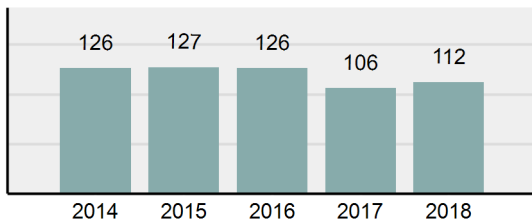

Agency 2018 Crime Report

CARIBOU County Sheriff's Office

Population: 4,067
County: Caribou

Offense Overview

- Offense Total 43
- % change from 2017 **-46.25%**
- # of cleared offenses 34
- Percent Cleared 79.07%
- Group "A" Crime Rate per 100,000 population 1,057.29
- Summary based reporting crime rate per 100,000 populated is calculated for other state crime comparisons only. 147.53

Arrest Overview

- Arrest Total 112
- % change from 2017 **5.66%**
- Adult Arrest total 106
- Juvenile Arrest total 6
- Arrest Rate per 100,000 population 2,753.87

Total Offenses - 5 year trend

Total Arrests - 5 year trend