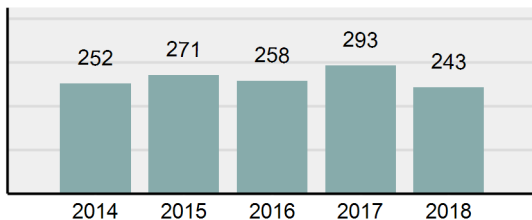

Agency 2018 Crime Report

Caribou County Total

Population: 7,103
County: Caribou

Offense Overview

- Offense Total 179
- % change from 2017 -22.51%
- # of cleared offenses 136
- Percent Cleared 75.98%
- Group "A" Crime Rate per 100,000 population 2,520.06
- Summary based reporting crime rate per 100,000 populated is calculated for other state crime comparisons only. 506.83

Arrest Overview

- Arrest Total 243
- % change from 2017 -17.06%
- Adult Arrest total 227
- Juvenile Arrest total 16
- Arrest Rate per 100,000 population 3,421.09

Group "A" Offenses	Offenses		Arrests	
	# Reported	# Cleared	Adult	Juvenile
Murder	0	0	0	0
Negligent Manslaughter	0	0	0	0
Rape	1	1	1	0
Sodomy	0	0	0	0
Sexual Assault w/Obj	5	4	0	0
Fondling	3	0	1	1
Aggravated Assault	6	6	5	2
Simple Assault	19	15	9	4
Intimidation	4	4	2	0
Kidnapping	1	0	0	0
Incest	0	0	0	0
Statutory Rape	1	0	0	0
Human Trafficking, Commercial Sex Acts	0	0	0	0
Human Trafficking, Involuntary Servitude	0	0	0	0
Robbery	0	0	0	0
Burglary/Breaking and Entering	8	3	3	0
Larceny/Theft Offenses	17	9	6	1
Motor Vehicle Theft	3	3	2	0
Arson	1	1	0	0
Destruction Of Property	16	10	3	3
Counterfeiting/Forgery	0	0	0	0
Fraud Offenses	6	1	0	0
Embezzlement	2	2	2	0
Extortion/Blackmail	0	0	0	0
Bribery	0	0	0	0
Stolen Property Offenses	1	0	0	0
Drug/Narcotic Violations	45	40	39	4
Drug Equipment Violations	37	35	7	0
Gambling Offenses	0	0	0	0
Pornography/Obscene Material	0	0	0	0
Prostitution Offenses	0	0	0	0
Weapons Law Violations	2	2	0	0
Animal Cruelty	1	0	0	0
Total Group "A"	179	136	80	15

Total Offenses - 5 year trend

Total Arrests - 5 year trend

Group "B" Arrests	Arrests	
	Adult	Juvenile
Bad Checks	5	0
Curfew/Loitering/Vagrancy Violations	0	0
Disorderly Conduct	6	0
DUI	34	0
Drunkenness	0	0
Family Offenses, Nonviolent	1	0
Liquor Law Violations	11	0
Peeping Tom	0	0
Trespass of Real Property	1	0
All Other Offenses	89	1
Total Group "B"	147	1