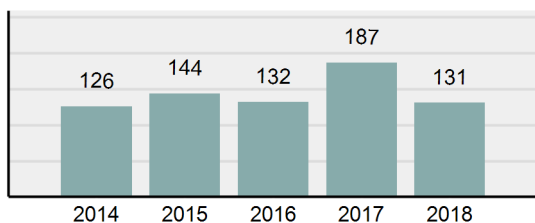

Agency 2018 Crime Report

SODA SPRINGS Police Department

Population: 3,036

County: Caribou

Offense Overview

- Offense Total 136
- % change from 2017 -9.93%
- # of cleared offenses 102
- Percent Cleared 75%
- Group "A" Crime Rate per 100,000 population 4,479.58
- Summary based reporting crime rate per 100,000 populated is calculated for other state crime comparisons only. 988.14

Arrest Overview

- Arrest Total 131
- % change from 2017 -29.95%
- Adult Arrest total 121
- Juvenile Arrest total 10
- Arrest Rate per 100,000 population 4,314.89

Total Offenses - 5 year trend

Total Arrests - 5 year trend

Agency 2018 Crime Report

Caribou County Total

Population: 7,103
County: Caribou

Offense Overview

- Offense Total 179
- % change from 2017 -22.51%
- # of cleared offenses 136
- Percent Cleared 75.98%
- Group "A" Crime Rate per 100,000 population 2,520.06
- Summary based reporting crime rate per 100,000 populated is calculated for other state crime comparisons only. 506.83