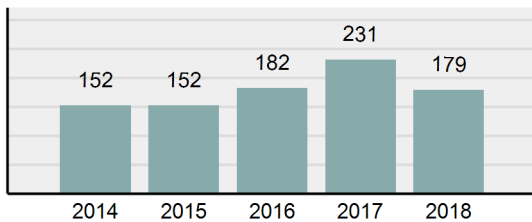

Population: 7,103
County: Caribou

Offense Overview

- Offense Total 179
- % change from 2017 -22.51%
- # of cleared offenses 136
- Percent Cleared 75.98%
- Group "A" Crime Rate per 100,000 population 2,520.06
- Summary based reporting crime rate per 100,000 populated is calculated for other state crime comparisons only. 506.83

Arrest Overview

- Arrest Total 243
- % change from 2017 -17.06%
- Adult Arrest total 227
- Juvenile Arrest total 16
- Arrest Rate per 100,000 population 3,421.09

Group "A" Offenses	Offenses		Arrests	
	# Reported	# Cleared	Adult	Juvenile
Murder	0	0	0	0
Negligent Manslaughter	0	0	0	0
Rape	1	1	1	0
Sodomy	0	0	0	0
Sexual Assault w/Obj	5	4	0	0
Fondling	3	0	1	1
Aggravated Assault	6	6	5	2
Simple Assault	19	15	9	4
Intimidation	4	4	2	0
Kidnapping	1	0	0	0
Incest	0	0	0	0
Statutory Rape	1	0	0	0
Human Trafficking, Commercial Sex Acts	0	0	0	0
Human Trafficking, Involuntary Servitude	0	0	0	0
Robbery	0	0	0	0
Burglary/Breaking and Entering	8	3	3	0
Larceny/Theft Offenses	17	9	6	1
Motor Vehicle Theft	3	3	2	0
Arson	1	1	0	0
Destruction Of Property	16	10	3	3
Counterfeiting/Forgery	0	0	0	0
Fraud Offenses	6	1	0	0
Embezzlement	2	2	2	0
Extortion/Blackmail	0	0	0	0
Bribery	0	0	0	0
Stolen Property Offenses	1	0	0	0
Drug/Narcotic Violations	45	40	39	4
Drug Equipment Violations	37	35	7	0
Gambling Offenses	0	0	0	0
Pornography/Obscene Material	0	0	0	0
Prostitution Offenses	0	0	0	0
Weapons Law Violations	2	2	0	0
Animal Cruelty	1	0	0	0
Total Group "A"	179	136	80	15

Total Offenses - 5 year trend