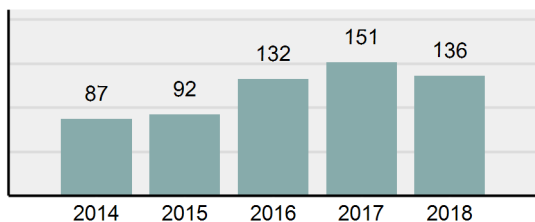

Agency 2018 Crime Report

SODA SPRINGS Police Department

Population: 3,036

County: Caribou

Offense Overview

- Offense Total 136
- % change from 2017 -9.93%
- # of cleared offenses 102
- Percent Cleared 75%
- Group "A" Crime Rate per 100,000 population 4,479.58
- Summary based reporting crime rate per 100,000 populated is calculated for other state crime comparisons only. 988.14

Arrest Overview

- Arrest Total 131
- % change from 2017 -29.95%
- Adult Arrest total 121
- Juvenile Arrest total 10
- Arrest Rate per 100,000 population 4,314.89

Total Offenses - 5 year trend

Total Arrests - 5 year trend

Agency 2018 Crime Report

Caribou County Total

Population: 7,103
County: Caribou

Offense Overview

- Offense Total 179
- % change from 2017 -22.51%
- # of cleared offenses 136
- Percent Cleared 75.98%
- Group "A" Crime Rate per 100,000 population 2,520.06
- Summary based reporting crime rate per 100,000 populated is calculated for other state crime comparisons only. 506.83