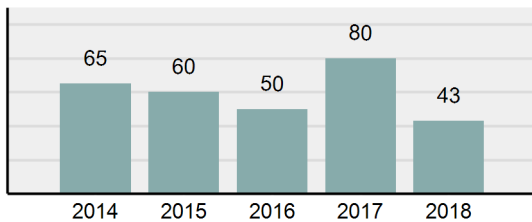

Agency 2018 Crime Report

CARIBOU County Sheriff's Office

Population: 4,067
County: Caribou

Offense Overview

- Offense Total 43
- % change from 2017 **-46.25%**
- # of cleared offenses 34
- Percent Cleared 79.07%
- Group "A" Crime Rate per 100,000 population 1,057.29
- Summary based reporting crime rate per 100,000 populated is calculated for other state crime comparisons only. 147.53

Arrest Overview

- Arrest Total 112
- % change from 2017 **5.66%**
- Adult Arrest total 106
- Juvenile Arrest total 6
- Arrest Rate per 100,000 population 2,753.87

Total Offenses - 5 year trend

Total Arrests - 5 year trend