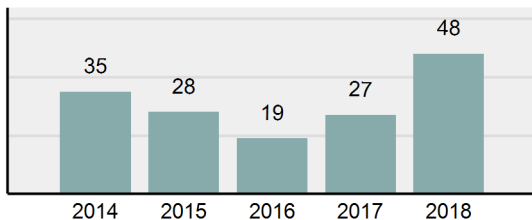

Agency 2018 Crime Report

OSBURN Police Department

Population: 1,515
County: Shoshone

Offense Overview

- Offense Total 74
- % change from 2017 -3.9%
- # of cleared offenses 52
- Percent Cleared 70.27%
- Group "A" Crime Rate per 100,000 population 4,884.49
- Summary based reporting crime rate per 100,000 populated is calculated for other state crime comparisons only. 2,178.22

Arrest Overview

- Arrest Total 48
- % change from 2017 77.78%
- Adult Arrest total 38
- Juvenile Arrest total 10
- Arrest Rate per 100,000 population 3,168.32

Group "A" Offenses	Offenses		Arrests	
	# Reported	# Cleared	Adult	Juvenile
Murder	0	0	0	0
Negligent Manslaughter	0	0	0	0
Rape	1	0	0	0
Sodomy	0	0	0	0
Sexual Assault w/Obj	0	0	0	0
Fondling	0	0	0	0
Aggravated Assault	3	2	1	1
Simple Assault	17	12	8	3
Intimidation	1	1	0	0
Kidnapping	0	0	0	0
Incest	0	0	0	0
Statutory Rape	1	0	0	0
Human Trafficking, Commercial Sex Acts	0	0	0	0
Human Trafficking, Involuntary Servitude	0	0	0	0
Robbery	0	0	0	0
Burglary/Breaking and Entering	7	6	5	3
Larceny/Theft Offenses	20	16	10	1
Motor Vehicle Theft	2	1	0	0
Arson	0	0	0	0
Destruction Of Property	5	2	0	1
Counterfeiting/Forgery	0	0	0	0
Fraud Offenses	3	0	0	0
Embezzlement	0	0	0	0
Extortion/Blackmail	0	0	0	0
Bribery	0	0	0	0
Stolen Property Offenses	1	1	0	0
Drug/Narcotic Violations	7	6	3	0
Drug Equipment Violations	6	5	1	0
Gambling Offenses	0	0	0	0
Pornography/Obscene Material	0	0	0	0
Prostitution Offenses	0	0	0	0
Weapons Law Violations	0	0	0	0
Animal Cruelty	0	0	0	0
Total Group "A"	74	52	28	9

Total Offenses - 5 year trend

Total Arrests - 5 year trend

Group "B" Arrests	Arrests	
	Adult	Juvenile
Bad Checks	0	0
Curfew/Loitering/Vagrancy Violations	0	0
Disorderly Conduct	0	0
DUI	3	0
Drunkenness	1	0
Family Offenses, Nonviolent	0	1
Liquor Law Violations	0	0
Peeping Tom	0	0
Trespass of Real Property	2	0
All Other Offenses	4	0
Total Group "B"	10	1