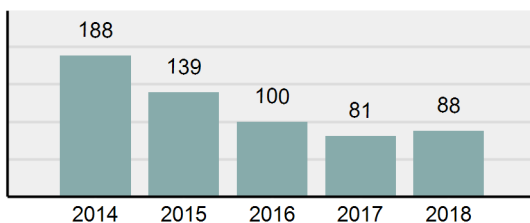

Agency 2018 Crime Report

KELLOGG Police Department

Population: 2,074
County: Shoshone

Offense Overview

- Offense Total 202
- % change from 2017 **19.53%**
- # of cleared offenses 68
- Percent Cleared 33.66%
- Group "A" Crime Rate per 100,000 population 9,739.63
- Summary based reporting crime rate per 100,000 populated is calculated for other state crime comparisons only. 3,616.20

Arrest Overview

- Arrest Total 88
- % change from 2017 **8.64%**
- Adult Arrest total 86
- Juvenile Arrest total 2
- Arrest Rate per 100,000 population 4,243.01

Total Offenses - 5 year trend

Total Arrests - 5 year trend

Agency 2018 Crime Report

Shoshone County Total

Population: 12,620
County: Shoshone

Offense Overview

- Offense Total 799
- % change from 2017 -6.55%
- # of cleared offenses 486
- Percent Cleared 60.83%
- Group "A" Crime Rate per 100,000 population 6,331.22
- Summary based reporting crime rate per 100,000 populated is calculated for other state crime comparisons only. 2,464.34