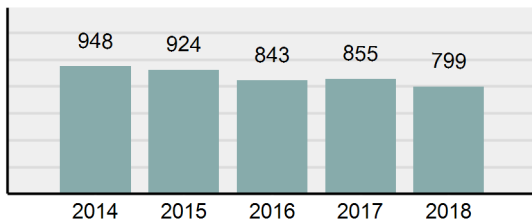

Agency 2018 Crime Report

Shoshone County Total

Population: 12,620
County: Shoshone

Offense Overview

- Offense Total 799
- % change from 2017 -6.55%
- # of cleared offenses 486
- Percent Cleared 60.83%
- Group "A" Crime Rate per 100,000 population 6,331.22
- Summary based reporting crime rate per 100,000 populated is calculated for other state crime comparisons only. 2,464.34

Arrest Overview

- Arrest Total 564
- % change from 2017 22.34%
- Adult Arrest total 533
- Juvenile Arrest total 31
- Arrest Rate per 100,000 population 4,469.10

Total Offenses - 5 year trend