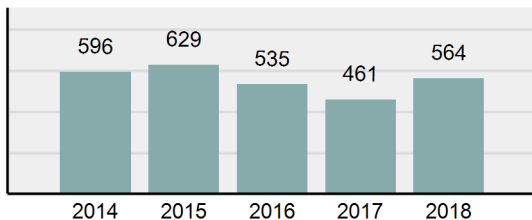

Total Arrests - 5 year trend

Group "A" Offenses	Offenses		Arrests	
	# Reported	# Cleared	Adult	Juvenile
Murder	0	0	0	0
Negligent Manslaughter	0	0	0	0
Rape	8	5	2	0
Sodomy	1	1	1	0
Sexual Assault w/Obj	1	1	0	0
Fondling	8	2	0	0
Aggravated Assault	33	26	21	3
Simple Assault	158	131	70	10
Intimidation	8	6	4	0
Kidnapping	0	0	0	0
Incest	0	0	0	0
Statutory Rape	1	0	0	0
Human Trafficking, Commercial Sex Acts	0	0	0	0
Human Trafficking, Involuntary Servitude	0	0	0	0
Robbery	0	0	0	0
Burglary/Breaking and Entering	65	29	21	7
Larceny/Theft Offenses	188	91	52	2
Motor Vehicle Theft	15	5	1	0
Arson	2	1	1	0
Destruction Of Property	94	24	10	1
Counterfeiting/Forgery	7	1	0	0
Fraud Offenses	26	5	3	0
Embezzlement	0	0	0	0
Extortion/Blackmail	0	0	0	0
Bribery	0	0	0	0
Stolen Property Offenses	5	4	1	0
Drug/Narcotic Violations	83	70	48	0
Drug Equipment Violations	87	78	24	2
Gambling Offenses	0	0	0	0
Pornography/Obscene Material	3	1	0	1
Prostitution Offenses	0	0	0	0
Weapons Law Violations	6	5	1	0
Animal Cruelty	0	0	0	0
Total Group "A"	799	486	260	26

Group "B" Arrests	Arrests	
	Adult	Juvenile
Bad Checks	2	0
Curfew/Loitering/Vagrancy Violations	0	0
Disorderly Conduct	7	0
DUI	83	1
Drunkenness	2	0
Family Offenses, Nonviolent	0	3
Liquor Law Violations	2	0
Peeping Tom	0	0
Trespass of Real Property	11	0
All Other Offenses	166	1
Total Group "B"	273	5