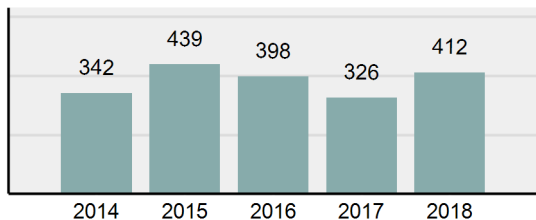

Total Arrests - 5 year trend

Group "A" Offenses	Offenses		Arrests	
	# Reported	# Cleared	Adult	Juvenile
Murder	0	0	0	0
Negligent Manslaughter	0	0	0	0
Rape	3	3	1	0
Sodomy	1	1	1	0
Sexual Assault w/Obj	1	1	0	0
Fondling	4	2	0	0
Aggravated Assault	19	16	14	2
Simple Assault	90	89	44	6
Intimidation	3	3	2	0
Kidnapping	0	0	0	0
Incest	0	0	0	0
Statutory Rape	0	0	0	0
Human Trafficking, Commercial Sex Acts	0	0	0	0
Human Trafficking, Involuntary Servitude	0	0	0	0
Robbery	0	0	0	0
Burglary/Breaking and Entering	41	19	12	4
Larceny/Theft Offenses	122	69	40	0
Motor Vehicle Theft	8	3	1	0
Arson	1	1	1	0
Destruction Of Property	59	20	9	0
Counterfeiting/Forgery	3	1	0	0
Fraud Offenses	12	5	3	0
Embezzlement	0	0	0	0
Extortion/Blackmail	0	0	0	0
Bribery	0	0	0	0
Stolen Property Offenses	4	3	1	0
Drug/Narcotic Violations	61	54	38	0
Drug Equipment Violations	67	60	17	2
Gambling Offenses	0	0	0	0
Pornography/Obscene Material	2	1	0	1
Prostitution Offenses	0	0	0	0
Weapons Law Violations	4	4	1	0
Animal Cruelty	0	0	0	0
Total Group "A"	505	355	185	15

Group "B" Arrests	Arrests	
	Adult	Juvenile
Bad Checks	2	0
Curfew/Loitering/Vagrancy Violations	0	0
Disorderly Conduct	5	0
DUI	57	1
Drunkenness	0	0
Family Offenses, Nonviolent	0	1
Liquor Law Violations	2	0
Peeping Tom	0	0
Trespass of Real Property	6	0
All Other Offenses	137	1
Total Group "B"	209	3