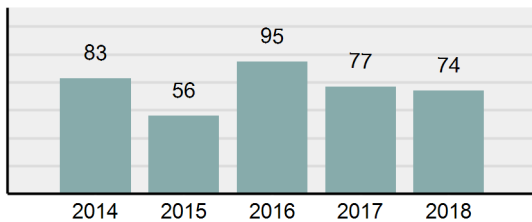

Population: 1,515
County: Shoshone

Offense Overview

- Offense Total 74
- % change from 2017 -3.9%
- # of cleared offenses 52
- Percent Cleared 70.27%
- Group "A" Crime Rate per 100,000 population 4,884.49
- Summary based reporting crime rate per 100,000 populated is calculated for other state crime comparisons only. 2,178.22

Arrest Overview

- Arrest Total 48
- % change from 2017 77.78%
- Adult Arrest total 38
- Juvenile Arrest total 10
- Arrest Rate per 100,000 population 3,168.32

Group "A" Offenses	Offenses		Arrests	
	# Reported	# Cleared	Adult	Juvenile
Murder	0	0	0	0
Negligent Manslaughter	0	0	0	0
Rape	1	0	0	0
Sodomy	0	0	0	0
Sexual Assault w/Obj	0	0	0	0
Fondling	0	0	0	0
Aggravated Assault	3	2	1	1
Simple Assault	17	12	8	3
Intimidation	1	1	0	0
Kidnapping	0	0	0	0
Incest	0	0	0	0
Statutory Rape	1	0	0	0
Human Trafficking, Commercial Sex Acts	0	0	0	0
Human Trafficking, Involuntary Servitude	0	0	0	0
Robbery	0	0	0	0
Burglary/Breaking and Entering	7	6	5	3
Larceny/Theft Offenses	20	16	10	1
Motor Vehicle Theft	2	1	0	0
Arson	0	0	0	0
Destruction Of Property	5	2	0	1
Counterfeiting/Forgery	0	0	0	0
Fraud Offenses	3	0	0	0
Embezzlement	0	0	0	0
Extortion/Blackmail	0	0	0	0
Bribery	0	0	0	0
Stolen Property Offenses	1	1	0	0
Drug/Narcotic Violations	7	6	3	0
Drug Equipment Violations	6	5	1	0
Gambling Offenses	0	0	0	0
Pornography/Obscene Material	0	0	0	0
Prostitution Offenses	0	0	0	0
Weapons Law Violations	0	0	0	0
Animal Cruelty	0	0	0	0
Total Group "A"	74	52	28	9

Total Offenses - 5 year trend