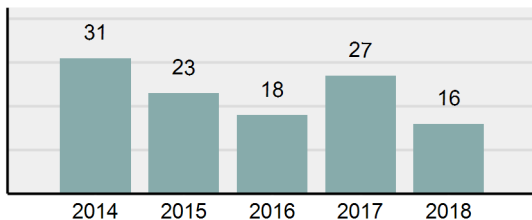

Total Offenses - 5 year trend

Total Arrests - 5 year trend

Group "B" Arrests	Arrests	
	Adult	Juvenile
Bad Checks	0	0
Curfew/Loitering/Vagrancy Violations	0	0
Disorderly Conduct	0	0
DUI	3	0
Drunkenness	1	0
Family Offenses, Nonviolent	0	1
Liquor Law Violations	0	0
Peeping Tom	0	0
Trespass of Real Property	2	0
All Other Offenses	4	0
Total Group "B"	10	1

Agency 2018 Crime Report

PINEHURST Police Department

Population: 1,581
County: Shoshone

Offense Overview

- Offense Total 18
- % change from 2017 -59.09%
- # of cleared offenses 11
- Percent Cleared 61.11%
- Group "A" Crime Rate per 100,000 population 1,138.52
- Summary based reporting crime rate per 100,000 populated is calculated for other state crime comparisons only. 569.26

Arrest Overview

- Arrest Total 16
- % change from 2017 -40.74%
- Adult Arrest total 15
- Juvenile Arrest total 1
- Arrest Rate per 100,000 population 1,012.02

Total Offenses - 5 year trend

Total Arrests - 5 year trend