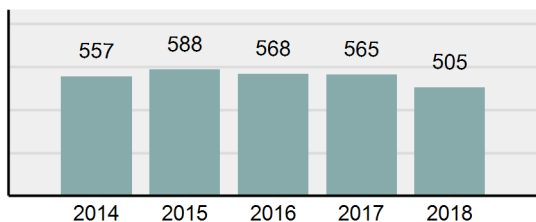

Agency 2018 Crime Report

SHOSHONE County Sheriff's Office

Population: 7,450
County: Shoshone

Offense Overview

- Offense Total 505
- % change from 2017 -10.62%
- # of cleared offenses 355
- Percent Cleared 70.3%
- Group "A" Crime Rate per 100,000 population 6,778.52
- Summary based reporting crime rate per 100,000 populated is calculated for other state crime comparisons only. 2,604.03

Arrest Overview

- Arrest Total 412
- % change from 2017 26.38%
- Adult Arrest total 394
- Juvenile Arrest total 18
- Arrest Rate per 100,000 population 5,530.20

Total Offenses - 5 year trend

Total Arrests - 5 year trend