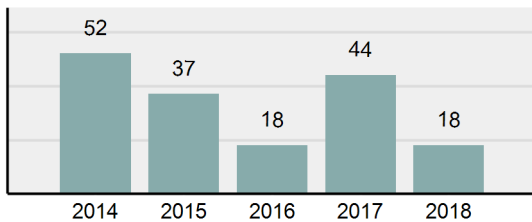

Total Offenses - 5 year trend

Total Arrests - 5 year trend

Group "B" Arrests	Arrests	
	Adult	Juvenile
Bad Checks	0	0
Curfew/Loitering/Vagrancy Violations	0	0
Disorderly Conduct	0	0
DUI	3	0
Drunkenness	1	0
Family Offenses, Nonviolent	0	1
Liquor Law Violations	0	0
Peeping Tom	0	0
Trespass of Real Property	2	0
All Other Offenses	4	0
Total Group "B"	10	1

Agency 2018 Crime Report

PINEHURST Police Department

Population: 1,581
County: Shoshone

Offense Overview

- Offense Total 18
- % change from 2017 -59.09%
- # of cleared offenses 11
- Percent Cleared 61.11%
- Group "A" Crime Rate per 100,000 population 1,138.52
- Summary based reporting crime rate per 100,000 populated is calculated for other state crime comparisons only. 569.26

Arrest Overview

- Arrest Total 16
- % change from 2017 -40.74%
- Adult Arrest total 15
- Juvenile Arrest total 1
- Arrest Rate per 100,000 population 1,012.02

Total Offenses - 5 year trend

Total Arrests - 5 year trend