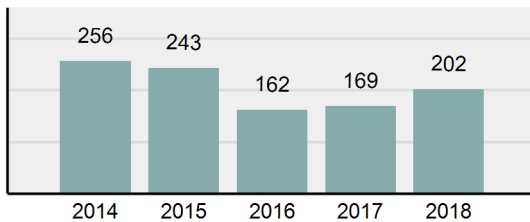

Agency 2018 Crime Report

KELLOGG Police Department

Population: 2,074
County: Shoshone

Offense Overview

- Offense Total 202
- % change from 2017 **19.53%**
- # of cleared offenses 68
- Percent Cleared 33.66%
- Group "A" Crime Rate per 100,000 population 9,739.63
- Summary based reporting crime rate per 100,000 populated is calculated for other state crime comparisons only. 3,616.20

Arrest Overview

- Arrest Total 88
- % change from 2017 **8.64%**
- Adult Arrest total 86
- Juvenile Arrest total 2
- Arrest Rate per 100,000 population 4,243.01

Total Offenses - 5 year trend

Total Arrests - 5 year trend

Agency 2018 Crime Report

SHOSHONE County Sheriff's Office

Population: 7,450
County: Shoshone

Offense Overview

- Offense Total 505
- % change from 2017 -10.62%
- # of cleared offenses 355
- Percent Cleared 70.3%
- Group "A" Crime Rate per 100,000 population 6,778.52
- Summary based reporting crime rate per 100,000 populated is calculated for other state crime comparisons only. 2,604.03

Agency 2018 Crime Report

Shoshone County Total

Population: 12,620
County: Shoshone

Offense Overview

- Offense Total 799
- % change from 2017 -6.55%
- # of cleared offenses 486
- Percent Cleared 60.83%
- Group "A" Crime Rate per 100,000 population 6,331.22
- Summary based reporting crime rate per 100,000 populated is calculated for other state crime comparisons only. 2,464.34