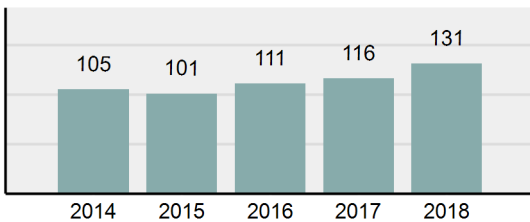

Arrest Overview

- Arrest Total 286
- % change from 2017 **48.19%**
- Adult Arrest total 265
- Juvenile Arrest total 21
- Arrest Rate per 100,000 population 25,627.24

Total Offenses - 5 year trend

Total Arrests - 5 year trend

Agency 2018 Crime Report

PRIEST RIVER Police Department

Population: 1,822
County: Bonner

Offense Overview

- Offense Total 131
- % change from 2017 **12.93%**
- # of cleared offenses 112
- Percent Cleared 85.5%
- Group "A" Crime Rate per 100,000 population 7,189.90
- Summary based reporting crime rate per 100,000 populated is calculated for other state crime comparisons only. 2,250.27

Arrest Overview

- Arrest Total 135
- % change from 2017 **-10.6%**
- Adult Arrest total 117
- Juvenile Arrest total 18
- Arrest Rate per 100,000 population 7,409.44

Total Offenses - 5 year trend

Total Arrests - 5 year trend