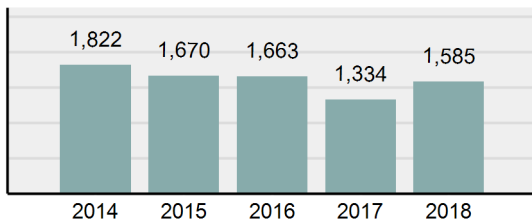

Total Arrests - 5 year trend

Group "A" Offenses	Offenses		Arrests	
	# Reported	# Cleared	Adult	Juvenile
Murder	3	1	1	0
Negligent Manslaughter	0	0	0	0
Rape	16	6	8	1
Sodomy	1	0	0	0
Sexual Assault w/Obj	0	0	0	0
Fondling	39	11	5	0
Aggravated Assault	49	36	33	1
Simple Assault	306	182	104	13
Intimidation	23	6	3	0
Kidnapping	1	0	1	0
Incest	0	0	0	0
Statutory Rape	1	1	0	0
Human Trafficking, Commercial Sex Acts	0	0	0	0
Human Trafficking, Involuntary Servitude	0	0	0	0
Robbery	2	1	1	0
Burglary/Breaking and Entering	187	24	25	3
Larceny/Theft Offenses	519	156	127	33
Motor Vehicle Theft	69	15	1	0
Arson	1	1	1	0
Destruction Of Property	154	32	15	6
Counterfeiting/Forgery	11	2	2	0
Fraud Offenses	62	6	0	0
Embezzlement	1	0	0	0
Extortion/Blackmail	0	0	0	0
Bribery	0	0	0	0
Stolen Property Offenses	6	6	9	0
Drug/Narcotic Violations	320	269	243	40
Drug Equipment Violations	249	201	35	12
Gambling Offenses	0	0	0	0
Pornography/Obscene Material	0	0	0	0
Prostitution Offenses	0	0	0	0
Weapons Law Violations	19	13	3	1
Animal Cruelty	0	0	0	0
Total Group "A"	2,039	969	617	110

Group "B" Arrests	Arrests	
	Adult	Juvenile
Bad Checks	2	0
Curfew/Loitering/Vagrancy Violations	0	0
Disorderly Conduct	2	0
DUI	196	1
Drunkenness	2	1
Family Offenses, Nonviolent	9	0
Liquor Law Violations	8	4
Peeping Tom	0	0
Trespass of Real Property	25	0
All Other Offenses	579	29
Total Group "B"	823	35