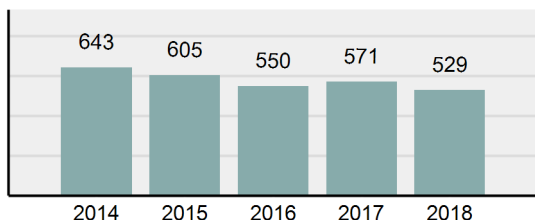

Offense Overview

- Offense Total 529
- % change from 2017 -7.36%
- # of cleared offenses 307
- Percent Cleared 58.03%
- Group "A" Crime Rate per 100,000 population 6,199.46
- Summary based reporting crime rate per 100,000 populated is calculated for other state crime comparisons only. 2,121.18

Arrest Overview

- Arrest Total 503
- % change from 2017 -8.38%
- Adult Arrest total 421
- Juvenile Arrest total 82
- Arrest Rate per 100,000 population 5,894.76

Group "A" Offenses	Offenses		Arrests	
	# Reported	# Cleared	Adult	Juvenile
Murder	1	1	1	0
Negligent Manslaughter	0	0	0	0
Rape	2	2	3	0
Sodomy	0	0	0	0
Sexual Assault w/Obj	0	0	0	0
Fondling	4	1	1	0
Aggravated Assault	13	10	9	0
Simple Assault	76	50	40	3
Intimidation	2	2	1	0
Kidnapping	0	0	0	0
Incest	0	0	0	0
Statutory Rape	1	1	0	0
Human Trafficking, Commercial Sex Acts	0	0	0	0
Human Trafficking, Involuntary Servitude	0	0	0	0
Robbery	0	0	0	0
Burglary/Breaking and Entering	35	10	6	1
Larceny/Theft Offenses	121	22	8	11
Motor Vehicle Theft	8	2	0	0
Arson	1	1	1	0
Destruction Of Property	53	17	10	4
Counterfeiting/Forgery	1	0	0	0
Fraud Offenses	11	1	0	0
Embezzlement	0	0	0	0
Extortion/Blackmail	0	0	0	0
Bribery	0	0	0	0
Stolen Property Offenses	1	1	1	0
Drug/Narcotic Violations	117	108	101	30
Drug Equipment Violations	79	75	16	10
Gambling Offenses	0	0	0	0
Pornography/Obscene Material	0	0	0	0
Prostitution Offenses	0	0	0	0
Weapons Law Violations	3	3	1	0
Animal Cruelty	0	0	0	0
Total Group "A"	529	307	199	59

Total Offenses - 5 year trend