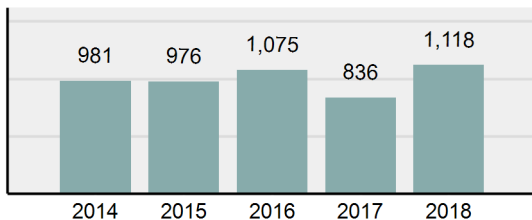

Total Offenses - 5 year trend

Total Arrests - 5 year trend

Group "B" Arrests	Arrests	
	Adult	Juvenile
Bad Checks	0	0
Curfew/Loitering/Vagrancy Violations	0	0
Disorderly Conduct	1	0
DUI	96	1
Drunkenness	0	1
Family Offenses, Nonviolent	5	0
Liquor Law Violations	0	2
Peeping Tom	0	0
Trespass of Real Property	7	0
All Other Offenses	113	19
Total Group "B"	222	23

Agency 2018 Crime Report

BONNER County Sheriff's Office

Population: 32,859
County: Bonner

Offense Overview

- Offense Total 1,118
- % change from 2017 **33.73%**
- # of cleared offenses 360
- Percent Cleared 32.2%
- Group "A" Crime Rate per 100,000 population 3,402.42
- Summary based reporting crime rate per 100,000 populated is calculated for other state crime comparisons only. 1,418.18

Arrest Overview

- Arrest Total 661
- % change from 2017 **49.89%**
- Adult Arrest total 637
- Juvenile Arrest total 24
- Arrest Rate per 100,000 population 2,011.63

Total Offenses - 5 year trend

Total Arrests - 5 year trend