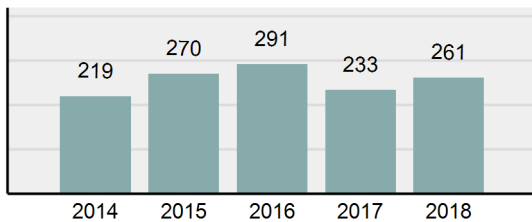

Agency 2018 Crime Report

PONDERAY Police Department

Population: 1,116
County: Bonner

Offense Overview

- Offense Total 261
- % change from 2017 **12.02%**
- # of cleared offenses 190
- Percent Cleared 72.8%
- Group "A" Crime Rate per 100,000 population 23,387.10
- Summary based reporting crime rate per 100,000 populated is calculated for other state crime comparisons only. 14,157.71

Arrest Overview

- Arrest Total 286
- % change from 2017 **48.19%**
- Adult Arrest total 265
- Juvenile Arrest total 21
- Arrest Rate per 100,000 population 25,627.24

Total Offenses - 5 year trend

Total Arrests - 5 year trend

Agency 2018 Crime Report

Bonner County Total

Population: 44,330
County: Bonner

Offense Overview

- Offense Total 2,039
- % change from 2017 **16.12%**
- # of cleared offenses 969
- Percent Cleared 47.52%
- Group "A" Crime Rate per 100,000 population 4,599.59
- Summary based reporting crime rate per 100,000 populated is calculated for other state crime comparisons only. 1,908.41