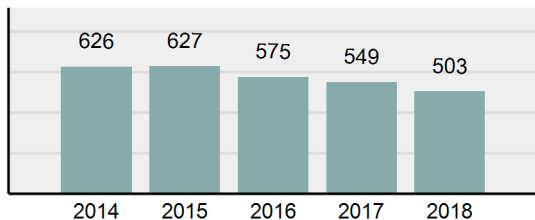

Agency 2018 Crime Report

SANDPOINT Police Department

Population: 8,533
County: Bonner

Offense Overview

- Offense Total 529
- % change from 2017 -7.36%
- # of cleared offenses 307
- Percent Cleared 58.03%
- Group "A" Crime Rate per 100,000 population 6,199.46
- Summary based reporting crime rate per 100,000 populated is calculated for other state crime comparisons only. 2,121.18

Arrest Overview

- Arrest Total 503
- % change from 2017 -8.38%
- Adult Arrest total 421
- Juvenile Arrest total 82
- Arrest Rate per 100,000 population 5,894.76

Group "A" Offenses	Offenses		Arrests	
	# Reported	# Cleared	Adult	Juvenile
Murder	1	1	1	0
Negligent Manslaughter	0	0	0	0
Rape	2	2	3	0
Sodomy	0	0	0	0
Sexual Assault w/Obj	0	0	0	0
Fondling	4	1	1	0
Aggravated Assault	13	10	9	0
Simple Assault	76	50	40	3
Intimidation	2	2	1	0
Kidnapping	0	0	0	0
Incest	0	0	0	0
Statutory Rape	1	1	0	0
Human Trafficking, Commercial Sex Acts	0	0	0	0
Human Trafficking, Involuntary Servitude	0	0	0	0
Robbery	0	0	0	0
Burglary/Breaking and Entering	35	10	6	1
Larceny/Theft Offenses	121	22	8	11
Motor Vehicle Theft	8	2	0	0
Arson	1	1	1	0
Destruction Of Property	53	17	10	4
Counterfeiting/Forgery	1	0	0	0
Fraud Offenses	11	1	0	0
Embezzlement	0	0	0	0
Extortion/Blackmail	0	0	0	0
Bribery	0	0	0	0
Stolen Property Offenses	1	1	1	0
Drug/Narcotic Violations	117	108	101	30
Drug Equipment Violations	79	75	16	10
Gambling Offenses	0	0	0	0
Pornography/Obscene Material	0	0	0	0
Prostitution Offenses	0	0	0	0
Weapons Law Violations	3	3	1	0
Animal Cruelty	0	0	0	0
Total Group "A"	529	307	199	59

Total Offenses - 5 year trend

Total Arrests - 5 year trend

Group "B" Arrests	Arrests	
	Adult	Juvenile
Bad Checks	0	0
Curfew/Loitering/Vagrancy Violations	0	0
Disorderly Conduct	1	0
DUI	96	1
Drunkenness	0	1
Family Offenses, Nonviolent	5	0
Liquor Law Violations	0	2
Peeping Tom	0	0
Trespass of Real Property	7	0
All Other Offenses	113	19
Total Group "B"	222	23