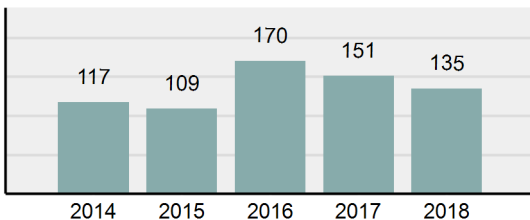

Arrest Overview

- Arrest Total 286
- % change from 2017 **48.19%**
- Adult Arrest total 265
- Juvenile Arrest total 21
- Arrest Rate per 100,000 population 25,627.24

Total Offenses - 5 year trend

Total Arrests - 5 year trend

Agency 2018 Crime Report

PRIEST RIVER Police Department

Population: 1,822
County: Bonner

Offense Overview

- Offense Total 131
- % change from 2017 **12.93%**
- # of cleared offenses 112
- Percent Cleared 85.5%
- Group "A" Crime Rate per 100,000 population 7,189.90
- Summary based reporting crime rate per 100,000 populated is calculated for other state crime comparisons only. 2,250.27

Arrest Overview

- Arrest Total 135
- % change from 2017 **-10.6%**
- Adult Arrest total 117
- Juvenile Arrest total 18
- Arrest Rate per 100,000 population 7,409.44

Total Offenses - 5 year trend

Total Arrests - 5 year trend