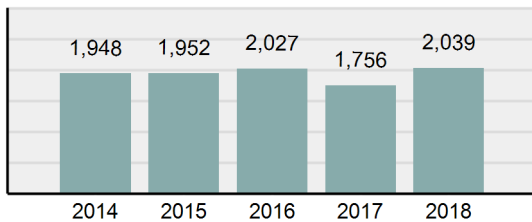

Agency 2018 Crime Report

Bonner County Total

Population: 44,330
County: Bonner

Offense Overview

- Offense Total 2,039
- % change from 2017 **16.12%**
- # of cleared offenses 969
- Percent Cleared 47.52%
- Group "A" Crime Rate per 100,000 population 4,599.59
- Summary based reporting crime rate per 100,000 populated is calculated for other state crime comparisons only. 1,908.41

Arrest Overview

- Arrest Total 1,585
- % change from 2017 **18.82%**
- Adult Arrest total 1,440
- Juvenile Arrest total 145
- Arrest Rate per 100,000 population 3,575.46

Total Offenses - 5 year trend