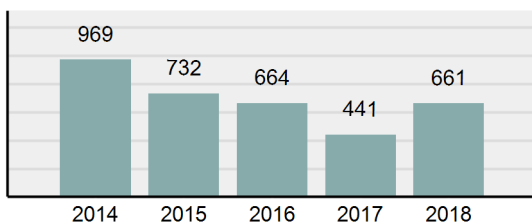

Total Offenses - 5 year trend

Total Arrests - 5 year trend

Group "B" Arrests	Arrests	
	Adult	Juvenile
Bad Checks	0	0
Curfew/Loitering/Vagrancy Violations	0	0
Disorderly Conduct	1	0
DUI	96	1
Drunkenness	0	1
Family Offenses, Nonviolent	5	0
Liquor Law Violations	0	2
Peeping Tom	0	0
Trespass of Real Property	7	0
All Other Offenses	113	19
Total Group "B"	222	23

Agency 2018 Crime Report

BONNER County Sheriff's Office

Population: 32,859
County: Bonner

Offense Overview

- Offense Total 1,118
- % change from 2017 **33.73%**
- # of cleared offenses 360
- Percent Cleared 32.2%
- Group "A" Crime Rate per 100,000 population 3,402.42
- Summary based reporting crime rate per 100,000 populated is calculated for other state crime comparisons only. 1,418.18

Arrest Overview

- Arrest Total 661
- % change from 2017 **49.89%**
- Adult Arrest total 637
- Juvenile Arrest total 24
- Arrest Rate per 100,000 population 2,011.63

Total Offenses - 5 year trend

Total Arrests - 5 year trend