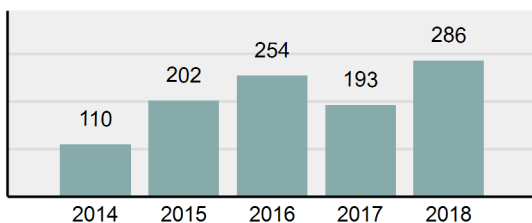

Agency 2018 Crime Report

PONDERAY Police Department

Population: 1,116
County: Bonner

Offense Overview

- Offense Total 261
- % change from 2017 **12.02%**
- # of cleared offenses 190
- Percent Cleared 72.8%
- Group "A" Crime Rate per 100,000 population 23,387.10
- Summary based reporting crime rate per 100,000 populated is calculated for other state crime comparisons only. 14,157.71

Arrest Overview

- Arrest Total 286
- % change from 2017 **48.19%**
- Adult Arrest total 265
- Juvenile Arrest total 21
- Arrest Rate per 100,000 population 25,627.24

Total Offenses - 5 year trend

Total Arrests - 5 year trend

Agency 2018 Crime Report

Bonner County Total

Population: 44,330
County: Bonner

Offense Overview

- Offense Total 2,039
- % change from 2017 **16.12%**
- # of cleared offenses 969
- Percent Cleared 47.52%
- Group "A" Crime Rate per 100,000 population 4,599.59
- Summary based reporting crime rate per 100,000 populated is calculated for other state crime comparisons only. 1,908.41