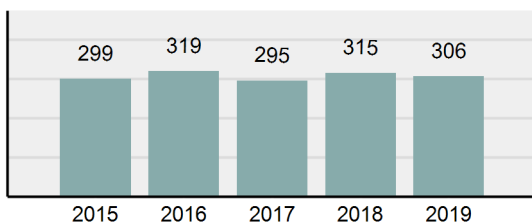

Total Arrests - 5 year trend

Group "B" Arrests	Arrests	
	Adult	Juvenile
Bad Checks	0	0
Curfew/Loitering/Vagrancy Violations	0	0
Disorderly Conduct	15	11
DUI	72	0
Drunkenness	0	0
Family Offenses, Nonviolent	0	0
Liquor Law Violations	14	2
Peeping Tom	0	0
Trespass of Real Property	0	0
All Other Offenses	29	2
Total Group "B"	130	15