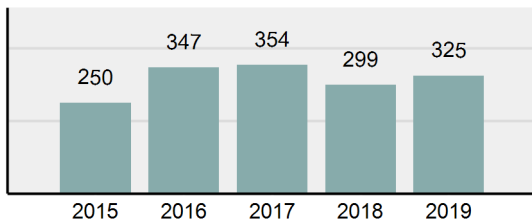

Agency 2019 Crime Report

JEFFERSON County Sheriff's Office

Population: 25,778
County: Jefferson

Offense Overview

- Offense Total 325
- % change from 2018 **8.7%**
- # of cleared offenses 165
- Percent Cleared 50.77%
- Group "A" Crime Rate per 100,000 population 1,260.76
- Summary based reporting crime rate per 100,000 populated is calculated for other state crime comparisons only. 364.65

Arrest Overview

- Arrest Total 217
- % change from 2018 **8.5%**
- Adult Arrest total 178
- Juvenile Arrest total 39
- Arrest Rate per 100,000 population 841.80

Total Offenses - 5 year trend

Total Arrests - 5 year trend