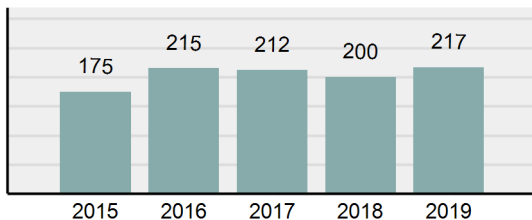

Agency 2019 Crime Report

JEFFERSON County Sheriff's Office

Population: 25,778
County: Jefferson

Offense Overview

- Offense Total 325
- % change from 2018 **8.7%**
- # of cleared offenses 165
- Percent Cleared 50.77%
- Group "A" Crime Rate per 100,000 population 1,260.76
- Summary based reporting crime rate per 100,000 populated is calculated for other state crime comparisons only. 364.65

Arrest Overview

- Arrest Total 217
- % change from 2018 **8.5%**
- Adult Arrest total 178
- Juvenile Arrest total 39
- Arrest Rate per 100,000 population 841.80

Total Offenses - 5 year trend

Total Arrests - 5 year trend