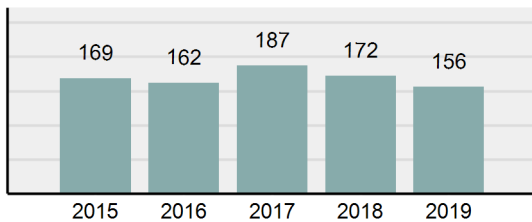

Agency 2019 Crime Report

RIGBY Police Department

Population: 4,225
County: Jefferson

Offense Overview

- Offense Total 156
- % change from 2018 -9.3%
- # of cleared offenses 94
- Percent Cleared 60.26%
- Group "A" Crime Rate per 100,000 population 3,692.31
- Summary based reporting crime rate per 100,000 populated is calculated for other state crime comparisons only. 1,207.10

Arrest Overview

- Arrest Total 89
- % change from 2018 -22.61%
- Adult Arrest total 78
- Juvenile Arrest total 11
- Arrest Rate per 100,000 population 2,106.51

Total Offenses - 5 year trend

Total Arrests - 5 year trend

Agency 2019 Crime Report

Jefferson County Total

Population: 30,003
County: Jefferson

Offense Overview

- Offense Total 481
- % change from 2018 **2.12%**
- # of cleared offenses 259
- Percent Cleared 53.85%
- Group "A" Crime Rate per 100,000 population 1,603.17
- Summary based reporting crime rate per 100,000 populated is calculated for other state crime comparisons only. 483.29