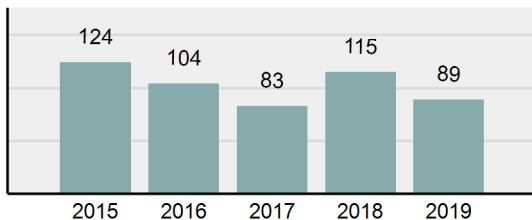

Agency 2019 Crime Report

RIGBY Police Department

Population: 4,225
County: Jefferson

Offense Overview

- Offense Total 156
- % change from 2018 -9.3%
- # of cleared offenses 94
- Percent Cleared 60.26%
- Group "A" Crime Rate per 100,000 population 3,692.31
- Summary based reporting crime rate per 100,000 populated is calculated for other state crime comparisons only. 1,207.10

Arrest Overview

- Arrest Total 89
- % change from 2018 -22.61%
- Adult Arrest total 78
- Juvenile Arrest total 11
- Arrest Rate per 100,000 population 2,106.51

Total Offenses - 5 year trend

Total Arrests - 5 year trend

Agency 2019 Crime Report

Jefferson County Total

Population: 30,003
County: Jefferson

Offense Overview

- Offense Total 481
- % change from 2018 **2.12%**
- # of cleared offenses 259
- Percent Cleared 53.85%
- Group "A" Crime Rate per 100,000 population 1,603.17
- Summary based reporting crime rate per 100,000 populated is calculated for other state crime comparisons only. 483.29