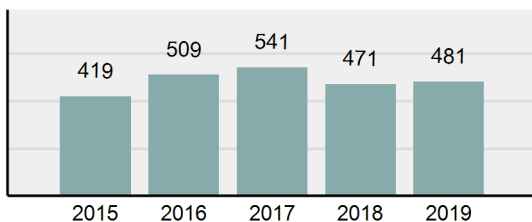

Offense Overview

- Offense Total 481
- % change from 2018 **2.12%**
- # of cleared offenses 259
- Percent Cleared 53.85%
- Group "A" Crime Rate per 100,000 population 1,603.17
- Summary based reporting crime rate per 100,000 populated is calculated for other state crime comparisons only. 483.29

Arrest Overview

- Arrest Total 306
- % change from 2018 **-2.86%**
- Adult Arrest total 256
- Juvenile Arrest total 50
- Arrest Rate per 100,000 population 1,019.90

Group "A" Offenses	Offenses		Arrests	
	# Reported	# Cleared	Adult	Juvenile
Murder	0	0	0	0
Negligent Manslaughter	0	0	0	0
Rape	1	1	0	0
Sodomy	0	0	0	0
Sexual Assault w/Obj	1	0	0	0
Fondling	7	6	3	1
Aggravated Assault	22	19	16	0
Simple Assault	83	70	37	19
Intimidation	23	9	1	0
Kidnapping	0	0	0	0
Incest	0	0	0	0
Statutory Rape	1	1	1	0
Human Trafficking, Commercial Sex Acts	0	0	0	0
Human Trafficking, Involuntary Servitude	0	0	0	0
Robbery	0	0	0	0
Burglary/Breaking and Entering	24	11	8	5
Larceny/Theft Offenses	90	21	6	4
Motor Vehicle Theft	8	4	0	0
Arson	0	0	0	0
Destruction Of Property	55	9	5	1
Counterfeiting/Forgery	2	1	1	0
Fraud Offenses	39	6	4	1
Embezzlement	0	0	0	0
Extortion/Blackmail	0	0	0	0
Bribery	0	0	0	0
Stolen Property Offenses	0	0	0	0
Drug/Narcotic Violations	55	46	27	3
Drug Equipment Violations	61	50	16	1
Gambling Offenses	0	0	0	0
Pornography/Obscene Material	0	0	0	0
Prostitution Offenses	0	0	0	0
Weapons Law Violations	8	5	1	0
Animal Cruelty	1	0	0	0
Total Group "A"	481	259	126	35

Total Offenses - 5 year trend