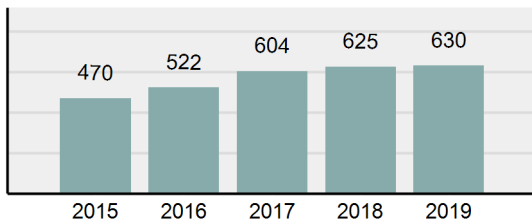

Agency 2019 Crime Report

PAYETTE Police Department

Population: 7,535
County: Payette

Offense Overview

- Offense Total 630
- % change from 2018 **0.8%**
- # of cleared offenses 405
- Percent Cleared 64.29%
- Group "A" Crime Rate per 100,000 population 8,360.98
- Summary based reporting crime rate per 100,000 populated is calculated for other state crime comparisons only. 2,003.98

Arrest Overview

- Arrest Total 503
- % change from 2018 **-4.19%**
- Adult Arrest total 472
- Juvenile Arrest total 31
- Arrest Rate per 100,000 population 6,675.51

Total Offenses - 5 year trend

Total Arrests - 5 year trend