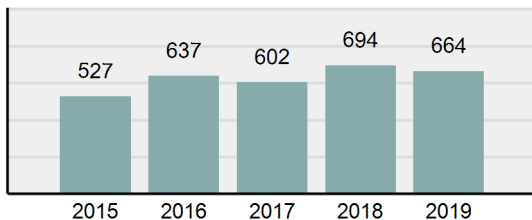

Agency 2019 Crime Report

PAYETTE County Sheriff's Office

Population: 10,766
County: Payette

Offense Overview

- Offense Total 333
- % change from 2018 -6.2%
- # of cleared offenses 212
- Percent Cleared 63.66%
- Group "A" Crime Rate per 100,000 population 3,093.07
- Summary based reporting crime rate per 100,000 populated is calculated for other state crime comparisons only. 928.85

Arrest Overview

- Arrest Total 664
- % change from 2018 -4.32%
- Adult Arrest total 658
- Juvenile Arrest total 6
- Arrest Rate per 100,000 population 6,167.56

Total Offenses - 5 year trend

Total Arrests - 5 year trend