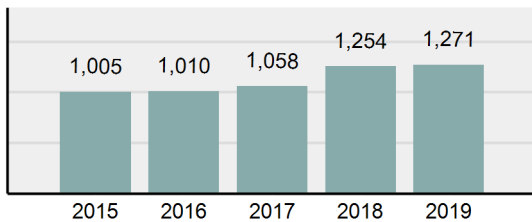

Offense Overview

- Offense Total 1,271
- % change from 2018 **1.36%**
- # of cleared offenses 817
- Percent Cleared 64.28%
- Group "A" Crime Rate per 100,000 population 5,346.40
- Summary based reporting crime rate per 100,000 populated is calculated for other state crime comparisons only. 1,240.90

Arrest Overview

- Arrest Total 1,446
- % change from 2018 **4.25%**
- Adult Arrest total 1,400
- Juvenile Arrest total 46
- Arrest Rate per 100,000 population 6,082.53

Group "A" Offenses	Offenses		Arrests	
	# Reported	# Cleared	Adult	Juvenile
Murder	0	0	0	0
Negligent Manslaughter	0	0	0	0
Rape	7	6	0	0
Sodomy	4	3	0	0
Sexual Assault w/Obj	0	0	0	0
Fondling	12	5	0	1
Aggravated Assault	27	24	16	1
Simple Assault	107	81	32	5
Intimidation	1	0	0	0
Kidnapping	2	2	2	0
Incest	0	0	0	0
Statutory Rape	3	0	1	1
Human Trafficking, Commercial Sex Acts	0	0	0	0
Human Trafficking, Involuntary Servitude	0	0	0	0
Robbery	2	2	1	0
Burglary/Breaking and Entering	34	7	9	3
Larceny/Theft Offenses	191	32	14	3
Motor Vehicle Theft	29	7	4	0
Arson	5	2	0	0
Destruction Of Property	93	15	5	1
Counterfeiting/Forgery	18	6	5	0
Fraud Offenses	44	10	0	0
Embezzlement	0	0	0	0
Extortion/Blackmail	2	1	1	0
Bribery	0	0	0	0
Stolen Property Offenses	4	1	0	0
Drug/Narcotic Violations	347	318	346	12
Drug Equipment Violations	320	286	58	3
Gambling Offenses	1	0	0	0
Pornography/Obscene Material	1	0	0	0
Prostitution Offenses	0	0	0	0
Weapons Law Violations	13	8	1	0
Animal Cruelty	4	1	0	0
Total Group "A"	1,271	817	495	30

Total Offenses - 5 year trend