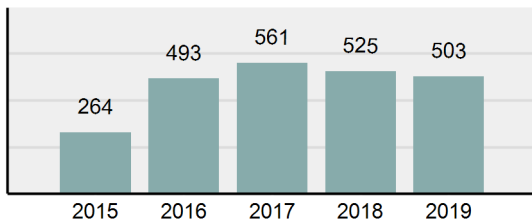

Agency 2019 Crime Report

PAYETTE Police Department

Population: 7,535
County: Payette

Offense Overview

- Offense Total 630
- % change from 2018 **0.8%**
- # of cleared offenses 405
- Percent Cleared 64.29%
- Group "A" Crime Rate per 100,000 population 8,360.98
- Summary based reporting crime rate per 100,000 populated is calculated for other state crime comparisons only. 2,003.98

Arrest Overview

- Arrest Total 503
- % change from 2018 **-4.19%**
- Adult Arrest total 472
- Juvenile Arrest total 31
- Arrest Rate per 100,000 population 6,675.51

Total Offenses - 5 year trend

Total Arrests - 5 year trend