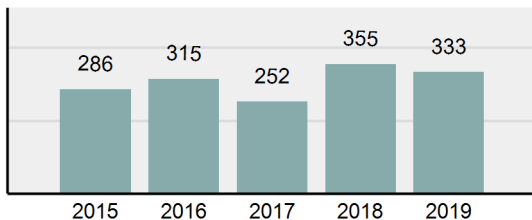

Agency 2019 Crime Report

PAYETTE County Sheriff's Office

Population: 10,766
County: Payette

Offense Overview

- Offense Total 333
- % change from 2018 -6.2%
- # of cleared offenses 212
- Percent Cleared 63.66%
- Group "A" Crime Rate per 100,000 population 3,093.07
- Summary based reporting crime rate per 100,000 populated is calculated for other state crime comparisons only. 928.85

Arrest Overview

- Arrest Total 664
- % change from 2018 -4.32%
- Adult Arrest total 658
- Juvenile Arrest total 6
- Arrest Rate per 100,000 population 6,167.56

Total Offenses - 5 year trend

Total Arrests - 5 year trend