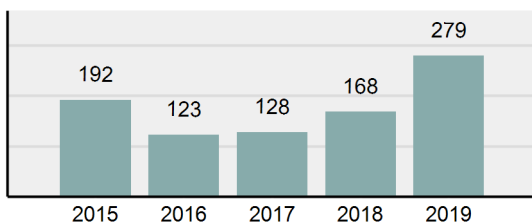

Agency 2019 Crime Report

FRUITLAND Police Department

Population: 5,472
County: Payette

Offense Overview

- Offense Total 308
- % change from 2018 **12.41%**
- # of cleared offenses 200
- Percent Cleared 64.94%
- Group "A" Crime Rate per 100,000 population 5,628.65
- Summary based reporting crime rate per 100,000 populated is calculated for other state crime comparisons only. 804.09

Arrest Overview

- Arrest Total 279
- % change from 2018 **66.07%**
- Adult Arrest total 270
- Juvenile Arrest total 9
- Arrest Rate per 100,000 population 5,098.68

Total Offenses - 5 year trend

Total Arrests - 5 year trend

Agency 2019 Crime Report

PAYETTE County Sheriff's Office

Population: 10,766
County: Payette

Offense Overview

- Offense Total 333
- % change from 2018 -6.2%
- # of cleared offenses 212
- Percent Cleared 63.66%
- Group "A" Crime Rate per 100,000 population 3,093.07
- Summary based reporting crime rate per 100,000 populated is calculated for other state crime comparisons only. 928.85

Agency 2019 Crime Report

Payette County Total

Population: 23,773
County: Payette

Offense Overview

- Offense Total 1,271
- % change from 2018 **1.36%**
- # of cleared offenses 817
- Percent Cleared 64.28%
- Group "A" Crime Rate per 100,000 population 5,346.40
- Summary based reporting crime rate per 100,000 populated is calculated for other state crime comparisons only. 1,240.90