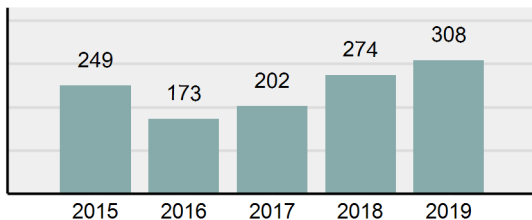

Agency 2019 Crime Report

FRUITLAND Police Department

Population: 5,472
County: Payette

Offense Overview

- Offense Total 308
- % change from 2018 **12.41%**
- # of cleared offenses 200
- Percent Cleared 64.94%
- Group "A" Crime Rate per 100,000 population 5,628.65
- Summary based reporting crime rate per 100,000 populated is calculated for other state crime comparisons only. 804.09

Arrest Overview

- Arrest Total 279
- % change from 2018 **66.07%**
- Adult Arrest total 270
- Juvenile Arrest total 9
- Arrest Rate per 100,000 population 5,098.68

Total Offenses - 5 year trend

Total Arrests - 5 year trend

Agency 2019 Crime Report

Payette County Total

Population: 23,773
County: Payette

Offense Overview

- Offense Total 1,271
- % change from 2018 **1.36%**
- # of cleared offenses 817
- Percent Cleared 64.28%
- Group "A" Crime Rate per 100,000 population 5,346.40
- Summary based reporting crime rate per 100,000 populated is calculated for other state crime comparisons only. 1,240.90