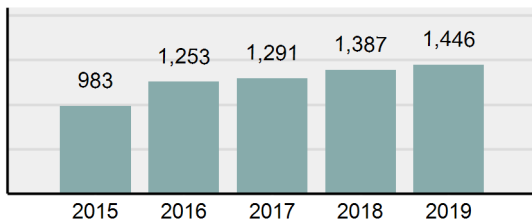

Total Arrests - 5 year trend

Group "B" Arrests	Arrests	
	Adult	Juvenile
Bad Checks	0	0
Curfew/Loitering/Vagrancy Violations	0	0
Disorderly Conduct	5	0
DUI	88	2
Drunkenness	2	0
Family Offenses, Nonviolent	4	0
Liquor Law Violations	22	0
Peeping Tom	0	0
Trespass of Real Property	2	0
All Other Offenses	782	14
Total Group "B"	905	16