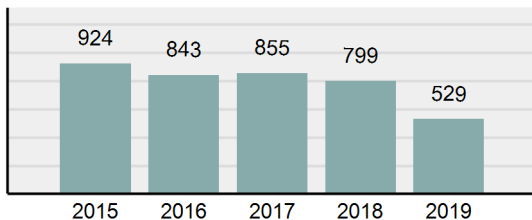

Offense Overview

- Offense Total 529
- % change from 2018 -33.79%
- # of cleared offenses 287
- Percent Cleared 54.25%
- Group "A" Crime Rate per 100,000 population 4,114.49
- Summary based reporting crime rate per 100,000 populated is calculated for other state crime comparisons only. 1,602.24

Arrest Overview

- Arrest Total 398
- % change from 2018 -29.43%
- Adult Arrest total 377
- Juvenile Arrest total 21
- Arrest Rate per 100,000 population 3,095.59

Group "A" Offenses	Offenses		Arrests	
	# Reported	# Cleared	Adult	Juvenile
Murder	0	0	0	0
Negligent Manslaughter	0	0	0	0
Rape	0	0	0	0
Sodomy	1	1	1	0
Sexual Assault w/Obj	1	1	1	0
Fondling	11	11	3	2
Aggravated Assault	22	18	16	0
Simple Assault	73	66	25	6
Intimidation	9	6	1	0
Kidnapping	0	0	0	0
Incest	0	0	0	0
Statutory Rape	0	0	0	0
Human Trafficking, Commercial Sex Acts	0	0	0	0
Human Trafficking, Involuntary Servitude	0	0	0	0
Robbery	0	0	0	0
Burglary/Breaking and Entering	55	7	7	2
Larceny/Theft Offenses	107	25	14	0
Motor Vehicle Theft	20	8	7	0
Arson	2	0	0	0
Destruction Of Property	62	15	3	0
Counterfeiting/Forgery	2	0	0	0
Fraud Offenses	14	3	0	0
Embezzlement	1	1	0	0
Extortion/Blackmail	0	0	0	0
Bribery	0	0	0	0
Stolen Property Offenses	2	1	0	0
Drug/Narcotic Violations	70	61	36	0
Drug Equipment Violations	73	61	11	1
Gambling Offenses	0	0	0	0
Pornography/Obscene Material	2	1	0	0
Prostitution Offenses	0	0	0	0
Weapons Law Violations	2	1	0	0
Animal Cruelty	0	0	0	0
Total Group "A"	529	287	125	11

Total Offenses - 5 year trend