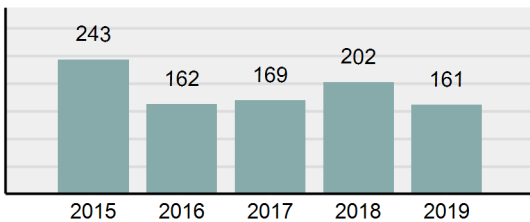

Agency 2019 Crime Report

KELLOGG Police Department

Population: 2,117
County: Shoshone

Offense Overview

- Offense Total 161
- % change from 2018 -20.3%
- # of cleared offenses 89
- Percent Cleared 55.28%
- Group "A" Crime Rate per 100,000 population 7,605.10
- Summary based reporting crime rate per 100,000 populated is calculated for other state crime comparisons only. 2,834.20

Arrest Overview

- Arrest Total 93
- % change from 2018 5.68%
- Adult Arrest total 86
- Juvenile Arrest total 7
- Arrest Rate per 100,000 population 4,393.01

Total Offenses - 5 year trend

Total Arrests - 5 year trend

Agency 2019 Crime Report

SHOSHONE County Sheriff's Office

Population: 7,575
County: Shoshone

Offense Overview

- Offense Total 299
- % change from 2018 -40.79%
- # of cleared offenses 168
- Percent Cleared 56.19%
- Group "A" Crime Rate per 100,000 population 3,947.19
- Summary based reporting crime rate per 100,000 populated is calculated for other state crime comparisons only. 1,623.76

Agency 2019 Crime Report

Shoshone County Total

Population: 12,857
County: Shoshone

Offense Overview

- Offense Total 529
- % change from 2018 -33.79%
- # of cleared offenses 287
- Percent Cleared 54.25%
- Group "A" Crime Rate per 100,000 population 4,114.49
- Summary based reporting crime rate per 100,000 populated is calculated for other state crime comparisons only. 1,602.24