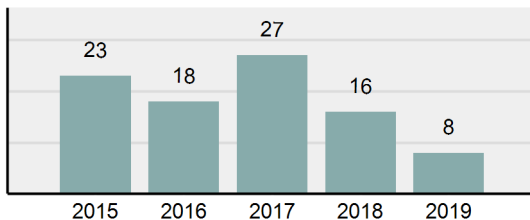

Agency 2019 Crime Report

PINEHURST Police Department

Population: 1,616
County: Shoshone

Offense Overview

- Offense Total 35
- % change from 2018 **94.44%**
- # of cleared offenses 5
- Percent Cleared 14.29%
- Group "A" Crime Rate per 100,000 population 2,165.84
- Summary based reporting crime rate per 100,000 populated is calculated for other state crime comparisons only. 928.22

Arrest Overview

- Arrest Total 8
- % change from 2018 **-50%**
- Adult Arrest total 6
- Juvenile Arrest total 2
- Arrest Rate per 100,000 population 495.05

Total Offenses - 5 year trend

Total Arrests - 5 year trend