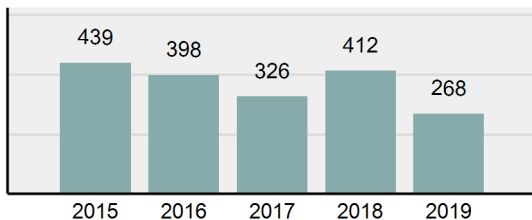

Total Arrests - 5 year trend

Group "A" Offenses	Offenses		Arrests	
	# Reported	# Cleared	Adult	Juvenile
Murder	0	0	0	0
Negligent Manslaughter	0	0	0	0
Rape	0	0	0	0
Sodomy	1	1	1	0
Sexual Assault w/Obj	1	1	1	0
Fondling	10	10	3	1
Aggravated Assault	12	10	8	0
Simple Assault	33	30	9	1
Intimidation	3	1	0	0
Kidnapping	0	0	0	0
Incest	0	0	0	0
Statutory Rape	0	0	0	0
Human Trafficking, Commercial Sex Acts	0	0	0	0
Human Trafficking, Involuntary Servitude	0	0	0	0
Robbery	0	0	0	0
Burglary/Breaking and Entering	34	4	3	1
Larceny/Theft Offenses	66	15	9	0
Motor Vehicle Theft	11	5	5	0
Arson	0	0	0	0
Destruction Of Property	36	12	2	0
Counterfeiting/Forgery	1	0	0	0
Fraud Offenses	8	2	0	0
Embezzlement	0	0	0	0
Extortion/Blackmail	0	0	0	0
Bribery	0	0	0	0
Stolen Property Offenses	1	1	0	0
Drug/Narcotic Violations	39	37	22	0
Drug Equipment Violations	42	38	8	1
Gambling Offenses	0	0	0	0
Pornography/Obscene Material	0	0	0	0
Prostitution Offenses	0	0	0	0
Weapons Law Violations	1	1	0	0
Animal Cruelty	0	0	0	0
Total Group "A"	299	168	71	4

Group "B" Arrests	Arrests	
	Adult	Juvenile
Bad Checks	1	0
Curfew/Loitering/Vagrancy Violations	0	0
Disorderly Conduct	10	0
DUI	39	1
Drunkenness	0	0
Family Offenses, Nonviolent	0	0
Liquor Law Violations	6	0
Peeping Tom	2	0
Trespass of Real Property	6	0
All Other Offenses	126	2
Total Group "B"	190	3