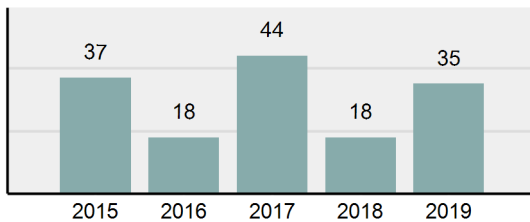

Agency 2019 Crime Report

PINEHURST Police Department

Population: 1,616
County: Shoshone

Offense Overview

- Offense Total 35
- % change from 2018 **94.44%**
- # of cleared offenses 5
- Percent Cleared 14.29%
- Group "A" Crime Rate per 100,000 population 2,165.84
- Summary based reporting crime rate per 100,000 populated is calculated for other state crime comparisons only. 928.22

Arrest Overview

- Arrest Total 8
- % change from 2018 **-50%**
- Adult Arrest total 6
- Juvenile Arrest total 2
- Arrest Rate per 100,000 population 495.05

Total Offenses - 5 year trend

Total Arrests - 5 year trend