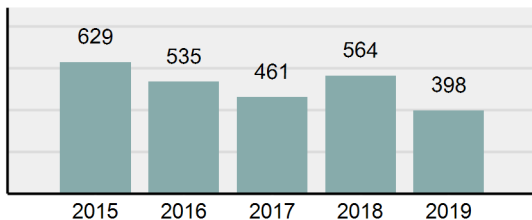

Total Arrests - 5 year trend

Group "B" Arrests	Arrests	
	Adult	Juvenile
Bad Checks	1	0
Curfew/Loitering/Vagrancy Violations	0	0
Disorderly Conduct	15	0
DUI	61	1
Drunkenness	1	0
Family Offenses, Nonviolent	0	1
Liquor Law Violations	6	0
Peeping Tom	2	0
Trespass of Real Property	8	4
All Other Offenses	158	4
Total Group "B"	252	10