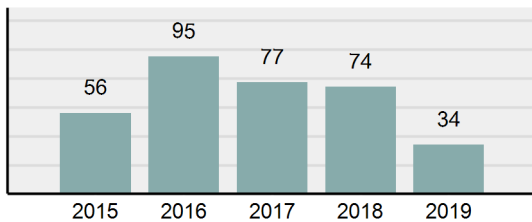

Agency 2019 Crime Report

OSBURN Police Department

Population: 1,549
County: Shoshone

Offense Overview

- Offense Total 34
- % change from 2018 -54.05%
- # of cleared offenses 25
- Percent Cleared 73.53%
- Group "A" Crime Rate per 100,000 population 2,194.96
- Summary based reporting crime rate per 100,000 populated is calculated for other state crime comparisons only. 516.46

Arrest Overview

- Arrest Total 29
- % change from 2018 -39.58%
- Adult Arrest total 24
- Juvenile Arrest total 5
- Arrest Rate per 100,000 population 1,872.18

Total Offenses - 5 year trend

Total Arrests - 5 year trend