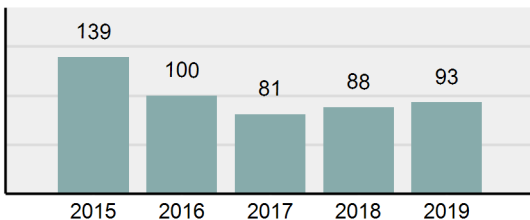

Agency 2019 Crime Report

KELLOGG Police Department

Population: 2,117
County: Shoshone

Offense Overview

- Offense Total 161
- % change from 2018 -20.3%
- # of cleared offenses 89
- Percent Cleared 55.28%
- Group "A" Crime Rate per 100,000 population 7,605.10
- Summary based reporting crime rate per 100,000 populated is calculated for other state crime comparisons only. 2,834.20

Arrest Overview

- Arrest Total 93
- % change from 2018 5.68%
- Adult Arrest total 86
- Juvenile Arrest total 7
- Arrest Rate per 100,000 population 4,393.01

Total Offenses - 5 year trend

Total Arrests - 5 year trend

Agency 2019 Crime Report

Shoshone County Total

Population: 12,857
County: Shoshone

Offense Overview

- Offense Total 529
- % change from 2018 -33.79%
- # of cleared offenses 287
- Percent Cleared 54.25%
- Group "A" Crime Rate per 100,000 population 4,114.49
- Summary based reporting crime rate per 100,000 populated is calculated for other state crime comparisons only. 1,602.24