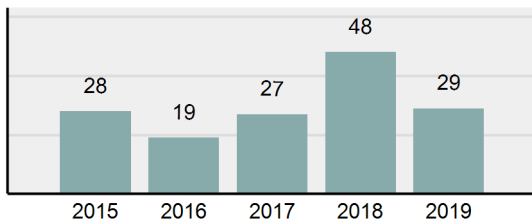

Agency 2019 Crime Report

OSBURN Police Department

Population: 1,549
County: Shoshone

Offense Overview

- Offense Total 34
- % change from 2018 -54.05%
- # of cleared offenses 25
- Percent Cleared 73.53%
- Group "A" Crime Rate per 100,000 population 2,194.96
- Summary based reporting crime rate per 100,000 populated is calculated for other state crime comparisons only. 516.46

Arrest Overview

- Arrest Total 29
- % change from 2018 -39.58%
- Adult Arrest total 24
- Juvenile Arrest total 5
- Arrest Rate per 100,000 population 1,872.18

Total Offenses - 5 year trend

Total Arrests - 5 year trend