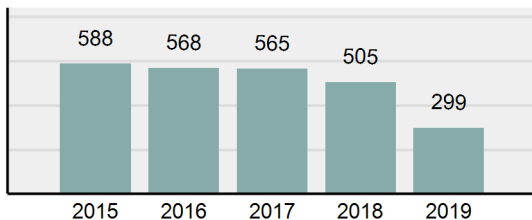

Agency 2019 Crime Report

SHOSHONE County Sheriff's Office

Population: 7,575
County: Shoshone

Offense Overview

- Offense Total 299
- % change from 2018 -40.79%
- # of cleared offenses 168
- Percent Cleared 56.19%
- Group "A" Crime Rate per 100,000 population 3,947.19
- Summary based reporting crime rate per 100,000 populated is calculated for other state crime comparisons only. 1,623.76

Arrest Overview

- Arrest Total 268
- % change from 2018 -34.95%
- Adult Arrest total 261
- Juvenile Arrest total 7
- Arrest Rate per 100,000 population 3,537.95

Total Offenses - 5 year trend