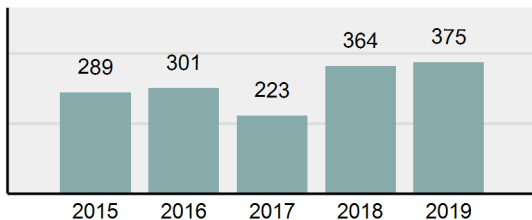

Agency 2019 Crime Report

Washington County Total

Population: 10,204
County: Washington

Offense Overview

- Offense Total 375
- % change from 2018 **3.02%**
- # of cleared offenses 259
- Percent Cleared 69.07%
- Group "A" Crime Rate per 100,000 population 3,675.03
- Summary based reporting crime rate per 100,000 populated is calculated for other state crime comparisons only. 558.60

Arrest Overview

- Arrest Total 521
- % change from 2018 **14%**
- Adult Arrest total 506
- Juvenile Arrest total 15
- Arrest Rate per 100,000 population 5,105.84

Total Offenses - 5 year trend