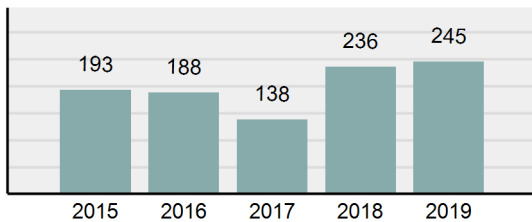

Agency 2019 Crime Report

WEISER Police Department

Population: 5,369
County: Washington

Offense Overview

- Offense Total 245
- % change from 2018 **3.81%**
- # of cleared offenses 174
- Percent Cleared 71.02%
- Group "A" Crime Rate per 100,000 population 4,563.23
- Summary based reporting crime rate per 100,000 populated is calculated for other state crime comparisons only. 614.64

Arrest Overview

- Arrest Total 247
- % change from 2018 **4.22%**
- Adult Arrest total 236
- Juvenile Arrest total 11
- Arrest Rate per 100,000 population 4,600.48

Total Offenses - 5 year trend

Total Arrests - 5 year trend

Agency 2019 Crime Report

WASHINGTON County Sheriff's Office

Population: 4,835
County: Washington

Offense Overview

- Offense Total 130
- % change from 2018 1.56%
- # of cleared offenses 85
- Percent Cleared 65.38%
- Group "A" Crime Rate per 100,000 population 2,688.73
- Summary based reporting crime rate per 100,000 populated is calculated for other state crime comparisons only. 496.38

Agency 2019 Crime Report

Washington County Total

Population: 10,204
County: Washington

Offense Overview

- Offense Total 375
- % change from 2018 **3.02%**
- # of cleared offenses 259
- Percent Cleared 69.07%
- Group "A" Crime Rate per 100,000 population 3,675.03
- Summary based reporting crime rate per 100,000 populated is calculated for other state crime comparisons only. 558.60