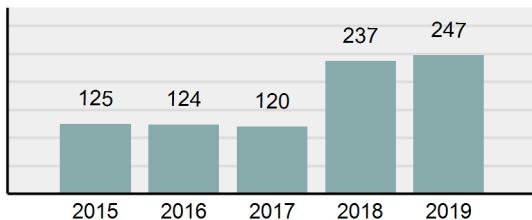

Agency 2019 Crime Report

WEISER Police Department

Population: 5,369
County: Washington

Offense Overview

- Offense Total 245
- % change from 2018 **3.81%**
- # of cleared offenses 174
- Percent Cleared 71.02%
- Group "A" Crime Rate per 100,000 population 4,563.23
- Summary based reporting crime rate per 100,000 populated is calculated for other state crime comparisons only. 614.64

Arrest Overview

- Arrest Total 247
- % change from 2018 **4.22%**
- Adult Arrest total 236
- Juvenile Arrest total 11
- Arrest Rate per 100,000 population 4,600.48

Total Offenses - 5 year trend

Total Arrests - 5 year trend

Agency 2019 Crime Report

WASHINGTON County Sheriff's Office

Population: 4,835
County: Washington

Offense Overview

- Offense Total 130
- % change from 2018 1.56%
- # of cleared offenses 85
- Percent Cleared 65.38%
- Group "A" Crime Rate per 100,000 population 2,688.73
- Summary based reporting crime rate per 100,000 populated is calculated for other state crime comparisons only. 496.38

Agency 2019 Crime Report

Washington County Total

Population: 10,204
County: Washington

Offense Overview

- Offense Total 375
- % change from 2018 **3.02%**
- # of cleared offenses 259
- Percent Cleared 69.07%
- Group "A" Crime Rate per 100,000 population 3,675.03
- Summary based reporting crime rate per 100,000 populated is calculated for other state crime comparisons only. 558.60