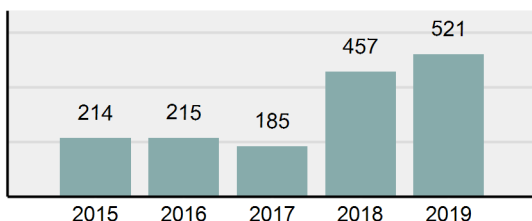

Total Arrests - 5 year trend

Group "A" Offenses	Offenses		Arrests	
	# Reported	# Cleared	Adult	Juvenile
Murder	0	0	0	0
Negligent Manslaughter	0	0	0	0
Rape	5	0	0	0
Sodomy	0	0	0	0
Sexual Assault w/Obj	0	0	0	0
Fondling	1	0	0	0
Aggravated Assault	11	7	4	1
Simple Assault	34	27	20	4
Intimidation	7	1	1	0
Kidnapping	2	0	0	0
Incest	0	0	0	0
Statutory Rape	0	0	0	0
Human Trafficking, Commercial Sex Acts	0	0	0	0
Human Trafficking, Involuntary Servitude	0	0	0	0
Robbery	0	0	0	0
Burglary/Breaking and Entering	21	4	2	0
Larceny/Theft Offenses	18	4	1	0
Motor Vehicle Theft	1	1	1	0
Arson	1	0	0	0
Destruction Of Property	20	9	4	0
Counterfeiting/Forgery	1	1	0	0
Fraud Offenses	5	1	0	0
Embezzlement	0	0	0	0
Extortion/Blackmail	0	0	0	0
Bribery	0	0	0	0
Stolen Property Offenses	4	4	2	0
Drug/Narcotic Violations	133	112	110	1
Drug Equipment Violations	108	86	17	1
Gambling Offenses	0	0	0	0
Pornography/Obscene Material	0	0	0	0
Prostitution Offenses	0	0	0	0
Weapons Law Violations	3	2	1	0
Animal Cruelty	0	0	0	0
Total Group "A"	375	259	163	7

Group "B" Arrests	Arrests	
	Adult	Juvenile
Bad Checks	0	0
Curfew/Loitering/Vagrancy Violations	0	0
Disorderly Conduct	12	0
DUI	51	0
Drunkenness	5	0
Family Offenses, Nonviolent	0	0
Liquor Law Violations	9	0
Peeping Tom	0	0
Trespass of Real Property	2	2
All Other Offenses	264	6
Total Group "B"	343	8