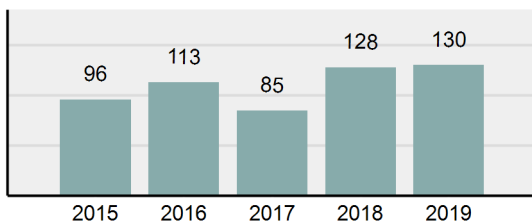

Agency 2019 Crime Report

WEISER Police Department

Population: 5,369
County: Washington

Offense Overview

- Offense Total 245
- % change from 2018 **3.81%**
- # of cleared offenses 174
- Percent Cleared 71.02%
- Group "A" Crime Rate per 100,000 population 4,563.23
- Summary based reporting crime rate per 100,000 populated is calculated for other state crime comparisons only. 614.64

Agency 2019 Crime Report

WASHINGTON County Sheriff's Office

Population: 4,835
County: Washington

Offense Overview

- Offense Total 130
- % change from 2018 1.56%
- # of cleared offenses 85
- Percent Cleared 65.38%
- Group "A" Crime Rate per 100,000 population 2,688.73
- Summary based reporting crime rate per 100,000 populated is calculated for other state crime comparisons only. 496.38

Arrest Overview

- Arrest Total 274
- % change from 2018 24.55%
- Adult Arrest total 270
- Juvenile Arrest total 4
- Arrest Rate per 100,000 population 5,667.01

Total Offenses - 5 year trend

Total Arrests - 5 year trend