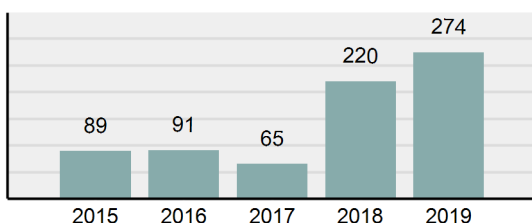

Agency 2019 Crime Report

WEISER Police Department

Population: 5,369
County: Washington

Offense Overview

- Offense Total 245
- % change from 2018 **3.81%**
- # of cleared offenses 174
- Percent Cleared 71.02%
- Group "A" Crime Rate per 100,000 population 4,563.23
- Summary based reporting crime rate per 100,000 populated is calculated for other state crime comparisons only. 614.64

Agency 2019 Crime Report

WASHINGTON County Sheriff's Office

Population: 4,835
County: Washington

Offense Overview

- Offense Total 130
- % change from 2018 1.56%
- # of cleared offenses 85
- Percent Cleared 65.38%
- Group "A" Crime Rate per 100,000 population 2,688.73
- Summary based reporting crime rate per 100,000 populated is calculated for other state crime comparisons only. 496.38

Arrest Overview

- Arrest Total 274
- % change from 2018 24.55%
- Adult Arrest total 270
- Juvenile Arrest total 4
- Arrest Rate per 100,000 population 5,667.01

Total Offenses - 5 year trend

Total Arrests - 5 year trend