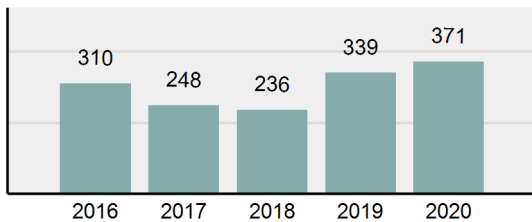

Agency 2020 Crime Report

Boundary County Total

Population: 12,485
County: Boundary

Offense Overview

- Offense Total 371
- % change from 2019 **9.44%**
- # of cleared offenses 204
- Percent Cleared 54.99%
- Group "A" Crime Rate per 100,000 population 2,971.57
- Summary based reporting crime rate per 100,000 populated is calculated for other state crime comparisons only. 640.77

Arrest Overview

- Arrest Total 190
- % change from 2019 **7.95%**
- Adult Arrest total 180
- Juvenile Arrest total 10
- Arrest Rate per 100,000 population 1,521.83

Total Offenses - 5 year trend