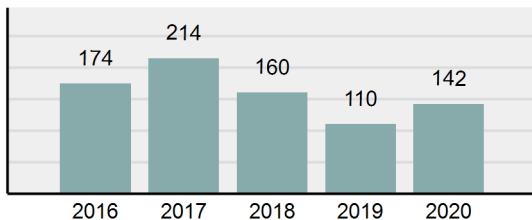

Agency 2020 Crime Report

BONNERS FERRY Police Department

Population: 2,652
County: Boundary

Offense Overview

- Offense Total 190
- % change from 2019 **17.28%**
- # of cleared offenses 140
- Percent Cleared 73.68%
- Group "A" Crime Rate per 100,000 population 7,164.40
- Summary based reporting crime rate per 100,000 populated is calculated for other state crime comparisons only. 1,093.51

Arrest Overview

- Arrest Total 142
- % change from 2019 **29.09%**
- Adult Arrest total 135
- Juvenile Arrest total 7
- Arrest Rate per 100,000 population 5,354.45

Total Offenses - 5 year trend

Total Arrests - 5 year trend

Agency 2020 Crime Report

BOUNDARY County Sheriff's Office

Population: 9,833
County: Boundary

Offense Overview

- Offense Total 181
- % change from 2019 **2.26%**
- # of cleared offenses 64
- Percent Cleared 35.36%
- Group "A" Crime Rate per 100,000 population 1,840.74
- Summary based reporting crime rate per 100,000 populated is calculated for other state crime comparisons only. 518.66

Agency 2020 Crime Report

Boundary County Total

Population: 12,485
County: Boundary

Offense Overview

- Offense Total 371
- % change from 2019 **9.44%**
- # of cleared offenses 204
- Percent Cleared 54.99%
- Group "A" Crime Rate per 100,000 population 2,971.57
- Summary based reporting crime rate per 100,000 populated is calculated for other state crime comparisons only. 640.77