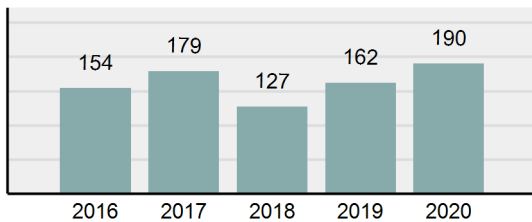

Agency 2020 Crime Report

BONNERS FERRY Police Department

Population: 2,652
County: Boundary

Offense Overview

- Offense Total 190
- % change from 2019 **17.28%**
- # of cleared offenses 140
- Percent Cleared 73.68%
- Group "A" Crime Rate per 100,000 population 7,164.40
- Summary based reporting crime rate per 100,000 populated is calculated for other state crime comparisons only. 1,093.51

Arrest Overview

- Arrest Total 142
- % change from 2019 **29.09%**
- Adult Arrest total 135
- Juvenile Arrest total 7
- Arrest Rate per 100,000 population 5,354.45

Total Offenses - 5 year trend

Total Arrests - 5 year trend

Agency 2020 Crime Report

BOUNDARY County Sheriff's Office

Population: 9,833
County: Boundary

Offense Overview

- Offense Total 181
- % change from 2019 **2.26%**
- # of cleared offenses 64
- Percent Cleared 35.36%
- Group "A" Crime Rate per 100,000 population 1,840.74
- Summary based reporting crime rate per 100,000 populated is calculated for other state crime comparisons only. 518.66

Agency 2020 Crime Report

Boundary County Total

Population: 12,485
County: Boundary

Offense Overview

- Offense Total 371
- % change from 2019 **9.44%**
- # of cleared offenses 204
- Percent Cleared 54.99%
- Group "A" Crime Rate per 100,000 population 2,971.57
- Summary based reporting crime rate per 100,000 populated is calculated for other state crime comparisons only. 640.77