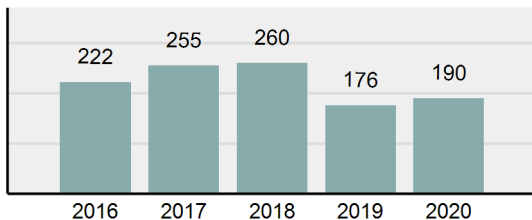

Total Arrests - 5 year trend

Group "A" Offenses	Offenses		Arrests	
	# Reported	# Cleared	Adult	Juvenile
Murder	1	1	1	0
Negligent Manslaughter	0	0	0	0
Rape	7	2	1	0
Sodomy	1	0	0	0
Sexual Assault w/Obj	0	0	0	0
Fondling	8	1	1	0
Aggravated Assault	15	9	9	0
Simple Assault	51	22	7	2
Intimidation	8	1	0	0
Kidnapping	1	1	1	0
Incest	0	0	0	0
Statutory Rape	0	0	0	0
Human Trafficking, Commercial Sex Acts	0	0	0	0
Human Trafficking, Involuntary Servitude	0	0	0	0
Robbery	0	0	0	0
Burglary/Breaking and Entering	16	1	0	1
Larceny/Theft Offenses	37	6	3	1
Motor Vehicle Theft	4	2	1	0
Arson	0	0	0	0
Destruction Of Property	24	6	3	1
Counterfeiting/Forgery	2	0	0	0
Fraud Offenses	8	0	0	0
Embezzlement	0	0	0	0
Extortion/Blackmail	0	0	0	0
Bribery	0	0	0	0
Stolen Property Offenses	3	3	3	0
Drug/Narcotic Violations	107	87	77	1
Drug Equipment Violations	76	61	5	1
Gambling Offenses	0	0	0	0
Pornography/Obscene Material	0	0	0	0
Prostitution Offenses	0	0	0	0
Weapons Law Violations	2	1	0	0
Animal Cruelty	0	0	0	0
Total Group "A"	371	204	112	7

Group "B" Arrests	Arrests	
	Adult	Juvenile
Bad Checks	0	0
Curfew/Loitering/Vagrancy Violations	0	0
Disorderly Conduct	0	0
DUI	40	2
Drunkenness	0	0
Family Offenses, Nonviolent	0	0
Liquor Law Violations	2	1
Peeping Tom	0	0
Trespass of Real Property	2	0
All Other Offenses	24	0
Total Group "B"	68	3