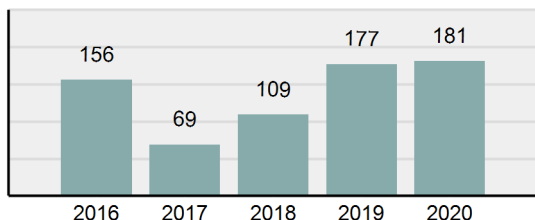

Agency 2020 Crime Report

BOUNDARY County Sheriff's Office

Population: 9,833
County: Boundary

Offense Overview

- Offense Total 181
- % change from 2019 **2.26%**
- # of cleared offenses 64
- Percent Cleared 35.36%
- Group "A" Crime Rate per 100,000 population 1,840.74
- Summary based reporting crime rate per 100,000 populated is calculated for other state crime comparisons only. 518.66

Arrest Overview

- Arrest Total 48
- % change from 2019 **-27.27%**
- Adult Arrest total 45
- Juvenile Arrest total 3
- Arrest Rate per 100,000 population 488.15

Total Offenses - 5 year trend

Total Arrests - 5 year trend