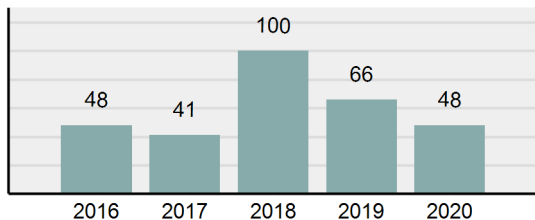

Agency 2020 Crime Report

BOUNDARY County Sheriff's Office

Population: 9,833
County: Boundary

Offense Overview

- Offense Total 181
- % change from 2019 **2.26%**
- # of cleared offenses 64
- Percent Cleared 35.36%
- Group "A" Crime Rate per 100,000 population 1,840.74
- Summary based reporting crime rate per 100,000 populated is calculated for other state crime comparisons only. 518.66

Arrest Overview

- Arrest Total 48
- % change from 2019 **-27.27%**
- Adult Arrest total 45
- Juvenile Arrest total 3
- Arrest Rate per 100,000 population 488.15

Total Offenses - 5 year trend

Total Arrests - 5 year trend