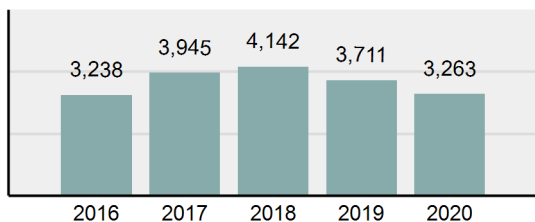

## CALDWELL Police Department

Population: 59,987  
County: Canyon

### Offense Overview

- Offense Total 3,263
- % change from 2019 -12.07%
- # of cleared offenses 1,678
- Percent Cleared 51.43%
- Group "A" Crime Rate per 100,000 population 5,439.51
- Summary based reporting crime rate per 100,000 populated is calculated for other state crime comparisons only. 1,830.40

### Arrest Overview

- Arrest Total 1,621
- % change from 2019 -10.04%
- Adult Arrest total 1,525
- Juvenile Arrest total 96
- Arrest Rate per 100,000 population 2,702.25

Total Offenses - 5 year trend

Total Arrests - 5 year trend