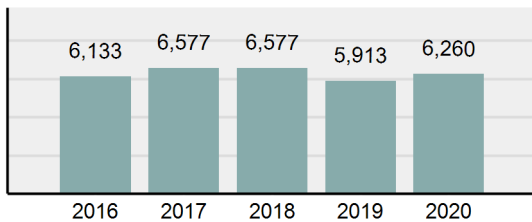

Agency 2020 Crime Report

NAMPA Police Department

Population: 101,411
County: Canyon

Offense Overview

- Offense Total 6,260
- % change from 2019 **5.87%**
- # of cleared offenses 2,959
- Percent Cleared 47.27%
- Group "A" Crime Rate per 100,000 population 6,172.90
- Summary based reporting crime rate per 100,000 populated is calculated for other state crime comparisons only. 1,986.96

Arrest Overview

- Arrest Total 3,123
- % change from 2019 **-15.11%**
- Adult Arrest total 2,946
- Juvenile Arrest total 177
- Arrest Rate per 100,000 population 3,079.55

Total Offenses - 5 year trend