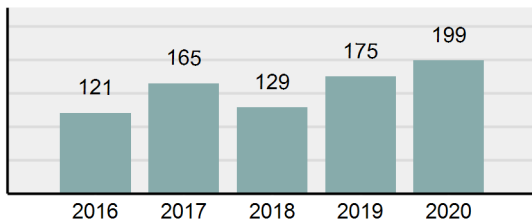

Agency 2020 Crime Report

MIDDLETON Police Department

Population: 8,877
County: Canyon

Offense Overview

- Offense Total 199
- % change from 2019 13.71%
- # of cleared offenses 37
- Percent Cleared 18.59%
- Group "A" Crime Rate per 100,000 population 2,241.75
- Summary based reporting crime rate per 100,000 populated is calculated for other state crime comparisons only. 833.61

Arrest Overview

- Arrest Total 53
- % change from 2019 60.61%
- Adult Arrest total 53
- Juvenile Arrest total 0
- Arrest Rate per 100,000 population 597.05

Total Offenses - 5 year trend