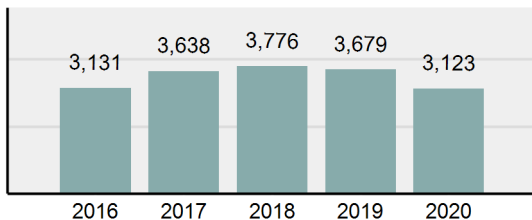

Total Arrests - 5 year trend

Group "A" Offenses	Offenses		Arrests	
	# Reported	# Cleared	Adult	Juvenile
Murder	2	2	1	0
Negligent Manslaughter	1	1	1	0
Rape	64	12	0	0
Sodomy	22	1	0	0
Sexual Assault w/Obj	19	5	0	0
Fondling	107	15	6	0
Aggravated Assault	214	136	130	7
Simple Assault	739	517	112	21
Intimidation	99	27	5	0
Kidnapping	28	23	14	1
Incest	0	0	0	0
Statutory Rape	0	0	0	0
Human Trafficking, Commercial Sex Acts	0	0	0	0
Human Trafficking, Involuntary Servitude	0	0	0	0
Robbery	7	2	2	0
Burglary/Breaking and Entering	242	30	35	16
Larceny/Theft Offenses	1,270	251	196	16
Motor Vehicle Theft	200	18	3	7
Arson	16	3	2	0
Destruction Of Property	299	72	30	7
Counterfeiting/Forgery	100	14	5	0
Fraud Offenses	677	46	4	0
Embezzlement	9	2	0	0
Extortion/Blackmail	2	1	0	0
Bribery	0	0	0	0
Stolen Property Offenses	23	19	5	2
Drug/Narcotic Violations	898	768	624	44
Drug Equipment Violations	1,065	920	339	8
Gambling Offenses	0	0	0	0
Pornography/Obscene Material	32	4	0	0
Prostitution Offenses	0	0	0	0
Weapons Law Violations	109	62	26	1
Animal Cruelty	16	8	1	0
Total Group "A"	6,260	2,959	1,541	130

Group "B" Arrests	Arrests	
	Adult	Juvenile
Bad Checks	0	0
Curfew/Loitering/Vagrancy Violations	0	1
Disorderly Conduct	156	14
DUI	447	3
Drunkenness	0	0
Family Offenses, Nonviolent	83	2
Liquor Law Violations	37	2
Peeping Tom	0	0
Trespass of Real Property	23	1
All Other Offenses	659	24
Total Group "B"	1,405	47