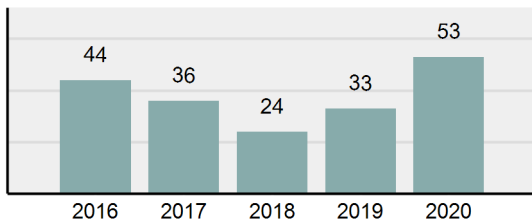

### Offense Overview

- Offense Total 199
- % change from 2019 13.71%
- # of cleared offenses 37
- Percent Cleared 18.59%
- Group "A" Crime Rate per 100,000 population 2,241.75
- Summary based reporting crime rate per 100,000 populated is calculated for other state crime comparisons only. 833.61

### Arrest Overview

- Arrest Total 53
- % change from 2019 60.61%
- Adult Arrest total 53
- Juvenile Arrest total 0
- Arrest Rate per 100,000 population 597.05

**Total Offenses - 5 year trend**

**Total Arrests - 5 year trend**