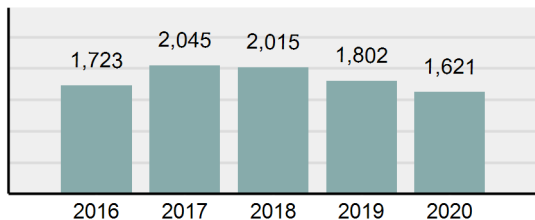

### Offense Overview

- Offense Total 3,263
- % change from 2019 -12.07%
- # of cleared offenses 1,678
- Percent Cleared 51.43%
- Group "A" Crime Rate per 100,000 population 5,439.51
- Summary based reporting crime rate per 100,000 populated is calculated for other state crime comparisons only. 1,830.40

### Arrest Overview

- Arrest Total 1,621
- % change from 2019 -10.04%
- Adult Arrest total 1,525
- Juvenile Arrest total 96
- Arrest Rate per 100,000 population 2,702.25

Total Offenses - 5 year trend

Total Arrests - 5 year trend