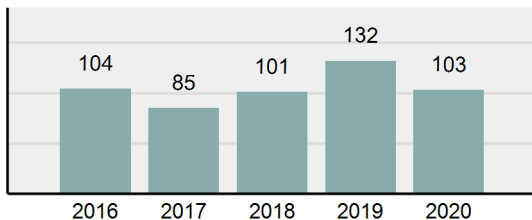

### Offense Overview

- Offense Total 195
- % change from 2019 **-7.58%**
- # of cleared offenses 131
- Percent Cleared 67.18%
- Group "A" Crime Rate per 100,000 population 8,998.62
- Summary based reporting crime rate per 100,000 populated is calculated for other state crime comparisons only. 1,338.26

### Arrest Overview

- Arrest Total 103
- % change from 2019 **-21.97%**
- Adult Arrest total 98
- Juvenile Arrest total 5
- Arrest Rate per 100,000 population 4,753.11

**Total Offenses - 5 year trend**

**Total Arrests - 5 year trend**