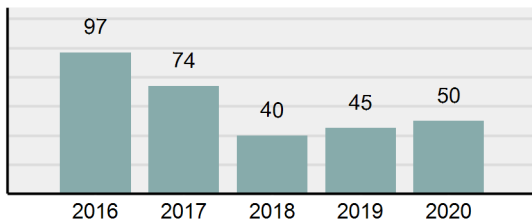

Agency 2020 Crime Report

WILDER Police Department

Population: 1,858
County: Canyon

Offense Overview

- Offense Total 50
- % change from 2019 11.11%
- # of cleared offenses 6
- Percent Cleared 12%
- Group "A" Crime Rate per 100,000 population 2,691.07
- Summary based reporting crime rate per 100,000 populated is calculated for other state crime comparisons only. 861.14

Arrest Overview

- Arrest Total 14
- % change from 2019 0
- Adult Arrest total 14
- Juvenile Arrest total 0
- Arrest Rate per 100,000 population 753.50

Total Offenses - 5 year trend