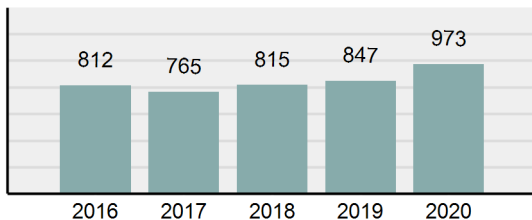

Total Arrests - 5 year trend

Group "B" Arrests	Arrests	
	Adult	Juvenile
Bad Checks	0	0
Curfew/Loitering/Vagrancy Violations	0	1
Disorderly Conduct	39	2
DUI	238	3
Drunkenness	2	0
Family Offenses, Nonviolent	34	0
Liquor Law Violations	1	0
Peeping Tom	0	0
Trespass of Real Property	7	0
All Other Offenses	212	10
Total Group "B"	533	16