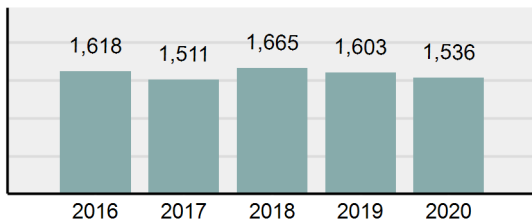

- Offense Total 1,536
- % change from 2019 -4.18%
- # of cleared offenses 836
- Percent Cleared 54.43%
- Group "A" Crime Rate per 100,000 population 2,465.69
- Summary based reporting crime rate per 100,000 populated is calculated for other state crime comparisons only. 876.47

Arrest Overview

- Arrest Total 973
- % change from 2019 14.88%
- Adult Arrest total 922
- Juvenile Arrest total 51
- Arrest Rate per 100,000 population 1,561.92

Group "A" Offenses	Offenses		Arrests	
	# Reported	# Cleared	Adult	Juvenile
Murder	0	0	0	0
Negligent Manslaughter	0	0	0	0
Rape	14	4	1	0
Sodomy	0	0	0	0
Sexual Assault w/Obj	19	9	2	0
Fondling	33	16	6	1
Aggravated Assault	117	104	41	1
Simple Assault	226	181	80	9
Intimidation	26	14	6	0
Kidnapping	4	4	3	0
Incest	0	0	0	0
Statutory Rape	0	0	0	0
Human Trafficking, Commercial Sex Acts	0	0	0	0
Human Trafficking, Involuntary Servitude	0	0	0	0
Robbery	2	1	1	0
Burglary/Breaking and Entering	146	25	17	1
Larceny/Theft Offenses	180	30	14	5
Motor Vehicle Theft	81	17	2	1
Arson	6	2	0	0
Destruction Of Property	156	62	20	4
Counterfeiting/Forgery	16	5	3	0
Fraud Offenses	121	12	0	0
Embezzlement	1	0	0	0
Extortion/Blackmail	2	1	0	0
Bribery	0	0	0	0
Stolen Property Offenses	16	15	9	0
Drug/Narcotic Violations	191	173	150	10
Drug Equipment Violations	146	138	26	2
Gambling Offenses	0	0	0	0
Pornography/Obscene Material	11	4	1	0
Prostitution Offenses	0	0	0	0
Weapons Law Violations	22	19	7	1
Animal Cruelty	0	0	0	0
Total Group "A"	1,536	836	389	35

Total Offenses - 5 year trend