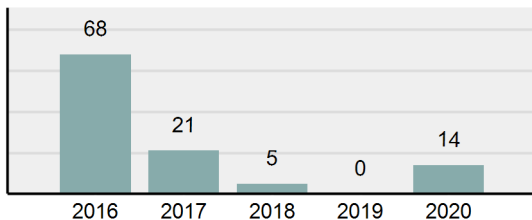

Total Arrests - 5 year trend

Group "A" Offenses	Offenses		Arrests	
	# Reported	# Cleared	Adult	Juvenile
Murder	0	0	0	0
Negligent Manslaughter	0	0	0	0
Rape	0	0	0	0
Sodomy	0	0	0	0
Sexual Assault w/Obj	1	0	0	0
Fondling	1	0	0	0
Aggravated Assault	0	0	0	0
Simple Assault	4	0	0	0
Intimidation	0	0	0	0
Kidnapping	0	0	0	0
Incest	0	0	0	0
Statutory Rape	0	0	0	0
Human Trafficking, Commercial Sex Acts	0	0	0	0
Human Trafficking, Involuntary Servitude	0	0	0	0
Robbery	0	0	0	0
Burglary/Breaking and Entering	5	0	0	0
Larceny/Theft Offenses	11	0	0	0
Motor Vehicle Theft	0	0	0	0
Arson	0	0	0	0
Destruction Of Property	4	0	0	0
Counterfeiting/Forgery	0	0	0	0
Fraud Offenses	0	0	0	0
Embezzlement	0	0	0	0
Extortion/Blackmail	0	0	0	0
Bribery	0	0	0	0
Stolen Property Offenses	1	0	0	0
Drug/Narcotic Violations	10	1	7	0
Drug Equipment Violations	13	5	0	0
Gambling Offenses	0	0	0	0
Pornography/Obscene Material	0	0	0	0
Prostitution Offenses	0	0	0	0
Weapons Law Violations	0	0	0	0
Animal Cruelty	0	0	0	0
Total Group "A"	50	6	7	0

Group "B" Arrests	Arrests	
	Adult	Juvenile
Bad Checks	0	0
Curfew/Loitering/Vagrancy Violations	0	0
Disorderly Conduct	0	0
DUI	1	0
Drunkenness	0	0
Family Offenses, Nonviolent	0	0
Liquor Law Violations	0	0
Peeping Tom	0	0
Trespass of Real Property	0	0
All Other Offenses	6	0
Total Group "B"	7	0