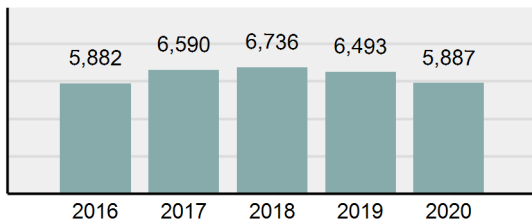

Total Arrests - 5 year trend

Group "B" Arrests	Arrests	
	Adult	Juvenile
Bad Checks	0	0
Curfew/Loitering/Vagrancy Violations	0	2
Disorderly Conduct	352	25
DUI	864	6
Drunkenness	13	0
Family Offenses, Nonviolent	178	2
Liquor Law Violations	40	2
Peeping Tom	0	0
Trespass of Real Property	46	1
All Other Offenses	1,165	49
Total Group "B"	2,658	87