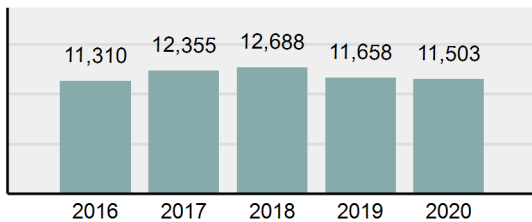

Arrest Overview

- Arrest Total 5,887
- % change from 2019 -9.33%
- Adult Arrest total 5,558
- Juvenile Arrest total 329
- Arrest Rate per 100,000 population 2,488.22

Group "A" Offenses	Offenses		Arrests	
	# Reported	# Cleared	Adult	Juvenile
Murder	4	4	1	0
Negligent Manslaughter	1	1	1	0
Rape	85	18	4	0
Sodomy	23	1	0	0
Sexual Assault w/Obj	56	20	5	0
Fondling	173	41	18	1
Aggravated Assault	525	393	248	16
Simple Assault	1,406	1,021	307	49
Intimidation	150	51	19	0
Kidnapping	37	30	21	1
Incest	0	0	0	0
Statutory Rape	0	0	1	0
Human Trafficking, Commercial Sex Acts	0	0	0	0
Human Trafficking, Involuntary Servitude	0	0	0	0
Robbery	14	7	6	1
Burglary/Breaking and Entering	558	83	76	27
Larceny/Theft Offenses	2,166	405	304	27
Motor Vehicle Theft	401	42	6	8
Arson	25	8	4	0
Destruction Of Property	906	225	64	13
Counterfeiting/Forgery	160	24	9	0
Fraud Offenses	967	69	6	1
Embezzlement	14	2	0	0
Extortion/Blackmail	6	2	0	0
Bribery	0	0	0	0
Stolen Property Offenses	66	46	17	2
Drug/Narcotic Violations	1,666	1,419	1185	70
Drug Equipment Violations	1,847	1,595	547	23
Gambling Offenses	0	0	0	0
Pornography/Obscene Material	51	12	1	0
Prostitution Offenses	0	0	0	0
Weapons Law Violations	180	120	49	3
Animal Cruelty	16	8	1	0
Total Group "A"	11,503	5,647	2,900	242

Total Offenses - 5 year trend