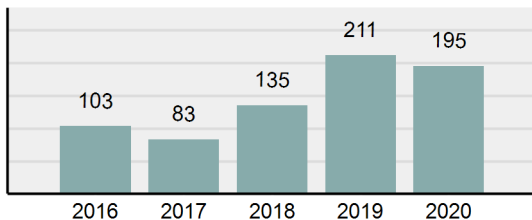

Agency 2020 Crime Report

PARMA Police Department

Population: 2,167
County: Canyon

Offense Overview

- Offense Total 195
- % change from 2019 **-7.58%**
- # of cleared offenses 131
- Percent Cleared 67.18%
- Group "A" Crime Rate per 100,000 population 8,998.62
- Summary based reporting crime rate per 100,000 populated is calculated for other state crime comparisons only. 1,338.26

Arrest Overview

- Arrest Total 103
- % change from 2019 **-21.97%**
- Adult Arrest total 98
- Juvenile Arrest total 5
- Arrest Rate per 100,000 population 4,753.11

Total Offenses - 5 year trend