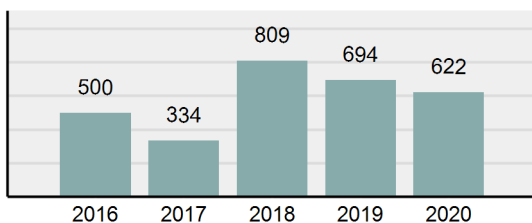

Agency 2020 Crime Report

CHUBBUCK Police Department

Population: 15,773
County: Bannock

Offense Overview

- Offense Total 1,660
- % change from 2019 **4.14%**
- # of cleared offenses 605
- Percent Cleared 36.45%
- Group "A" Crime Rate per 100,000 population 10,524.31
- Summary based reporting crime rate per 100,000 populated is calculated for other state crime comparisons only. 3,296.77

Arrest Overview

- Arrest Total 622
- % change from 2019 **-10.37%**
- Adult Arrest total 582
- Juvenile Arrest total 40
- Arrest Rate per 100,000 population 3,943.45

Total Offenses - 5 year trend

Total Arrests - 5 year trend

Agency 2020 Crime Report

BANNOCK County Sheriff's Office

Population: 16,354
County: Bannock

Offense Overview

- Offense Total 216
- % change from 2019 **12.5%**
- # of cleared offenses 126
- Percent Cleared 58.33%
- Group "A" Crime Rate per 100,000 population 1,320.78
- Summary based reporting crime rate per 100,000 populated is calculated for other state crime comparisons only. 348.54

Agency 2020 Crime Report

Bannock County Total

Population: 89,027
County: Bannock

Offense Overview

- Offense Total 5,606
- % change from 2019 **-3.89%**
- # of cleared offenses 2,250
- Percent Cleared 40.14%
- Group "A" Crime Rate per 100,000 population 6,296.97
- Summary based reporting crime rate per 100,000 populated is calculated for other state crime comparisons only. 2,320.64