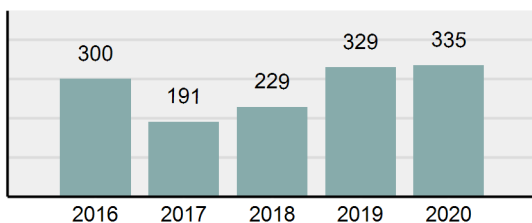

Total Offenses - 5 year trend

Total Arrests - 5 year trend

Group "B" Arrests	Arrests	
	Adult	Juvenile
Bad Checks	4	0
Curfew/Loitering/Vagrancy Violations	0	17
Disorderly Conduct	81	34
DUI	169	4
Drunkenness	61	0
Family Offenses, Nonviolent	35	0
Liquor Law Violations	18	11
Peeping Tom	0	0
Trespass of Real Property	52	2
All Other Offenses	533	148
Total Group "B"	953	216

Agency 2020 Crime Report

BANNOCK County Sheriff's Office

Population: 16,354
County: Bannock

Offense Overview

- Offense Total 216
- % change from 2019 **12.5%**
- # of cleared offenses 126
- Percent Cleared 58.33%
- Group "A" Crime Rate per 100,000 population 1,320.78
- Summary based reporting crime rate per 100,000 populated is calculated for other state crime comparisons only. 348.54

Arrest Overview

- Arrest Total 335
- % change from 2019 **1.82%**
- Adult Arrest total 321
- Juvenile Arrest total 14
- Arrest Rate per 100,000 population 2,048.43

Total Offenses - 5 year trend

Total Arrests - 5 year trend