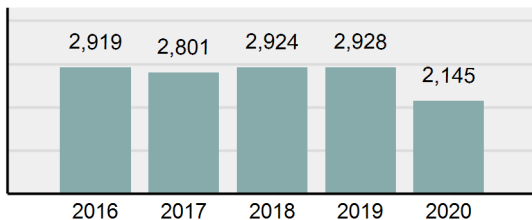

Agency 2020 Crime Report

POCATELLO Police Department

Population: 56,900
County: Bannock

Offense Overview

- Offense Total 3,730
- % change from 2019 **-7.83%**
- # of cleared offenses 1,519
- Percent Cleared 40.72%
- Group "A" Crime Rate per 100,000 population 6,555.36
- Summary based reporting crime rate per 100,000 populated is calculated for other state crime comparisons only. 2,616.87

Arrest Overview

- Arrest Total 2,145
- % change from 2019 **-26.74%**
- Adult Arrest total 1,780
- Juvenile Arrest total 365
- Arrest Rate per 100,000 population 3,769.77

Group "A" Offenses	Offenses		Arrests	
	# Reported	# Cleared	Adult	Juvenile
Murder	0	0	0	0
Negligent Manslaughter	0	0	0	0
Rape	7	1	0	1
Sodomy	3	1	0	0
Sexual Assault w/Obj	2	0	0	0
Fondling	30	10	1	2
Aggravated Assault	188	130	72	6
Simple Assault	669	405	234	35
Intimidation	33	21	14	1
Kidnapping	3	2	1	0
Incest	0	0	0	0
Statutory Rape	5	2	1	0
Human Trafficking, Commercial Sex Acts	0	0	0	0
Human Trafficking, Involuntary Servitude	0	0	0	0
Robbery	11	5	4	0
Burglary/Breaking and Entering	297	39	29	2
Larceny/Theft Offenses	865	145	93	34
Motor Vehicle Theft	115	18	6	1
Arson	6	3	1	3
Destruction Of Property	316	94	58	16
Counterfeiting/Forgery	44	4	3	0
Fraud Offenses	228	26	11	3
Embezzlement	5	1	1	0
Extortion/Blackmail	1	0	0	0
Bribery	0	0	0	0
Stolen Property Offenses	2	1	3	2
Drug/Narcotic Violations	458	318	227	22
Drug Equipment Violations	382	264	52	16
Gambling Offenses	0	0	0	0
Pornography/Obscene Material	6	3	1	1
Prostitution Offenses	1	0	0	0
Weapons Law Violations	53	26	15	4
Animal Cruelty	0	0	0	0
Total Group "A"	3,730	1,519	827	149

Total Offenses - 5 year trend

Total Arrests - 5 year trend

Group "B" Arrests	Arrests	
	Adult	Juvenile
Bad Checks	4	0
Curfew/Loitering/Vagrancy Violations	0	17
Disorderly Conduct	81	34
DUI	169	4
Drunkenness	61	0
Family Offenses, Nonviolent	35	0
Liquor Law Violations	18	11
Peeping Tom	0	0
Trespass of Real Property	52	2
All Other Offenses	533	148
Total Group "B"	953	216