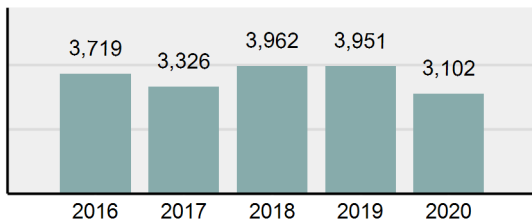

Total Arrests - 5 year trend

Group "B" Arrests	Arrests	
	Adult	Juvenile
Bad Checks	4	0
Curfew/Loitering/Vagrancy Violations	0	17
Disorderly Conduct	94	35
DUI	256	5
Drunkenness	84	0
Family Offenses, Nonviolent	36	0
Liquor Law Violations	23	11
Peeping Tom	0	0
Trespass of Real Property	58	4
All Other Offenses	919	164
Total Group "B"	1,474	236