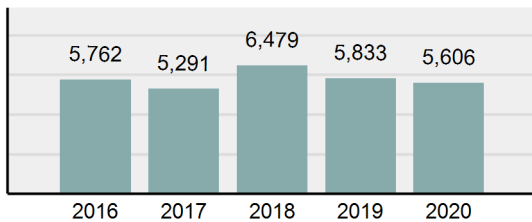

Arrest Overview

- Arrest Total 3,102
- % change from 2019 **-21.49%**
- Adult Arrest total 2,683
- Juvenile Arrest total 419
- Arrest Rate per 100,000 population 3,484.34

Group "A" Offenses	Offenses		Arrests	
	# Reported	# Cleared	Adult	Juvenile
Murder	0	0	0	0
Negligent Manslaughter	1	1	1	0
Rape	9	2	0	1
Sodomy	4	1	0	0
Sexual Assault w/Obj	3	0	0	0
Fondling	43	18	1	3
Aggravated Assault	236	163	91	9
Simple Assault	933	529	267	40
Intimidation	113	39	22	1
Kidnapping	5	3	2	0
Incest	0	0	0	0
Statutory Rape	6	3	2	0
Human Trafficking, Commercial Sex Acts	0	0	0	0
Human Trafficking, Involuntary Servitude	0	0	0	0
Robbery	12	6	5	0
Burglary/Breaking and Entering	359	47	36	2
Larceny/Theft Offenses	1,295	281	230	48
Motor Vehicle Theft	149	26	10	2
Arson	6	3	1	3
Destruction Of Property	412	121	74	18
Counterfeiting/Forgery	76	8	3	0
Fraud Offenses	474	69	17	3
Embezzlement	29	2	1	0
Extortion/Blackmail	7	0	0	0
Bribery	0	0	0	0
Stolen Property Offenses	7	4	6	2
Drug/Narcotic Violations	699	479	343	27
Drug Equipment Violations	594	403	75	18
Gambling Offenses	0	0	0	0
Pornography/Obscene Material	14	6	3	1
Prostitution Offenses	1	0	0	0
Weapons Law Violations	115	34	17	5
Animal Cruelty	4	2	2	0
Total Group "A"	5,606	2,250	1,209	183

Total Offenses - 5 year trend