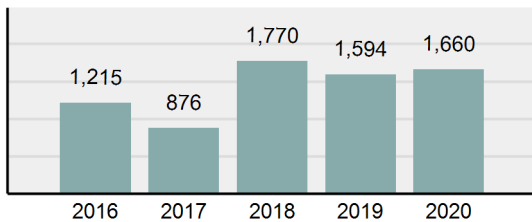

Agency 2020 Crime Report

CHUBBUCK Police Department

Population: 15,773
County: Bannock

Offense Overview

- Offense Total 1,660
- % change from 2019 **4.14%**
- # of cleared offenses 605
- Percent Cleared 36.45%
- Group "A" Crime Rate per 100,000 population 10,524.31
- Summary based reporting crime rate per 100,000 populated is calculated for other state crime comparisons only. 3,296.77

Arrest Overview

- Arrest Total 622
- % change from 2019 **-10.37%**
- Adult Arrest total 582
- Juvenile Arrest total 40
- Arrest Rate per 100,000 population 3,943.45

Total Offenses - 5 year trend

Total Arrests - 5 year trend

Agency 2020 Crime Report

BANNOCK County Sheriff's Office

Population: 16,354
County: Bannock

Offense Overview

- Offense Total 216
- % change from 2019 **12.5%**
- # of cleared offenses 126
- Percent Cleared 58.33%
- Group "A" Crime Rate per 100,000 population 1,320.78
- Summary based reporting crime rate per 100,000 populated is calculated for other state crime comparisons only. 348.54

Agency 2020 Crime Report

Bannock County Total

Population: 89,027
County: Bannock

Offense Overview

- Offense Total 5,606
- % change from 2019 **-3.89%**
- # of cleared offenses 2,250
- Percent Cleared 40.14%
- Group "A" Crime Rate per 100,000 population 6,296.97
- Summary based reporting crime rate per 100,000 populated is calculated for other state crime comparisons only. 2,320.64