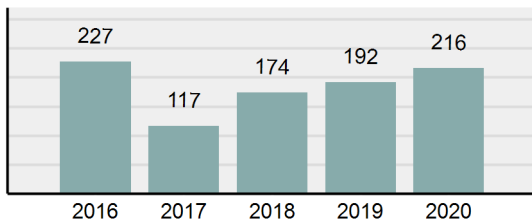

Total Offenses - 5 year trend

Total Arrests - 5 year trend

Group "B" Arrests	Arrests	
	Adult	Juvenile
Bad Checks	4	0
Curfew/Loitering/Vagrancy Violations	0	17
Disorderly Conduct	81	34
DUI	169	4
Drunkenness	61	0
Family Offenses, Nonviolent	35	0
Liquor Law Violations	18	11
Peeping Tom	0	0
Trespass of Real Property	52	2
All Other Offenses	533	148
Total Group "B"	953	216

Agency 2020 Crime Report

BANNOCK County Sheriff's Office

Population: 16,354
County: Bannock

Offense Overview

- Offense Total 216
- % change from 2019 **12.5%**
- # of cleared offenses 126
- Percent Cleared 58.33%
- Group "A" Crime Rate per 100,000 population 1,320.78
- Summary based reporting crime rate per 100,000 populated is calculated for other state crime comparisons only. 348.54

Arrest Overview

- Arrest Total 335
- % change from 2019 **1.82%**
- Adult Arrest total 321
- Juvenile Arrest total 14
- Arrest Rate per 100,000 population 2,048.43

Total Offenses - 5 year trend

Total Arrests - 5 year trend