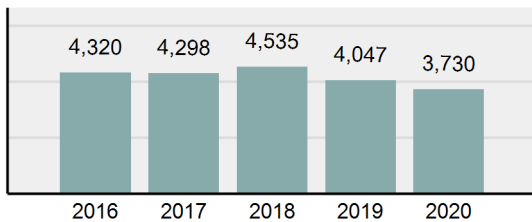

Arrest Overview

- Arrest Total 2,145
- % change from 2019 **-26.74%**
- Adult Arrest total 1,780
- Juvenile Arrest total 365
- Arrest Rate per 100,000 population 3,769.77

Group "A" Offenses	Offenses		Arrests	
	# Reported	# Cleared	Adult	Juvenile
Murder	0	0	0	0
Negligent Manslaughter	0	0	0	0
Rape	7	1	0	1
Sodomy	3	1	0	0
Sexual Assault w/Obj	2	0	0	0
Fondling	30	10	1	2
Aggravated Assault	188	130	72	6
Simple Assault	669	405	234	35
Intimidation	33	21	14	1
Kidnapping	3	2	1	0
Incest	0	0	0	0
Statutory Rape	5	2	1	0
Human Trafficking, Commercial Sex Acts	0	0	0	0
Human Trafficking, Involuntary Servitude	0	0	0	0
Robbery	11	5	4	0
Burglary/Breaking and Entering	297	39	29	2
Larceny/Theft Offenses	865	145	93	34
Motor Vehicle Theft	115	18	6	1
Arson	6	3	1	3
Destruction Of Property	316	94	58	16
Counterfeiting/Forgery	44	4	3	0
Fraud Offenses	228	26	11	3
Embezzlement	5	1	1	0
Extortion/Blackmail	1	0	0	0
Bribery	0	0	0	0
Stolen Property Offenses	2	1	3	2
Drug/Narcotic Violations	458	318	227	22
Drug Equipment Violations	382	264	52	16
Gambling Offenses	0	0	0	0
Pornography/Obscene Material	6	3	1	1
Prostitution Offenses	1	0	0	0
Weapons Law Violations	53	26	15	4
Animal Cruelty	0	0	0	0
Total Group "A"	3,730	1,519	827	149

Total Offenses - 5 year trend