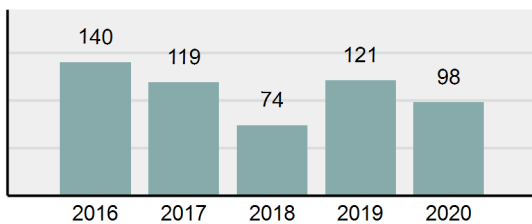

Agency 2020 Crime Report

Lewis County Total

Population: 3,868
County: Lewis

Offense Overview

- Offense Total 98
- % change from 2019 **-19.01%**
- # of cleared offenses 18
- Percent Cleared 18.37%
- Group "A" Crime Rate per 100,000 population 2,533.61
- Summary based reporting crime rate per 100,000 populated is calculated for other state crime comparisons only. 1,111.69

Arrest Overview

- Arrest Total 34
- % change from 2019 **3.03%**
- Adult Arrest total 32
- Juvenile Arrest total 2
- Arrest Rate per 100,000 population 879.01

Total Offenses - 5 year trend