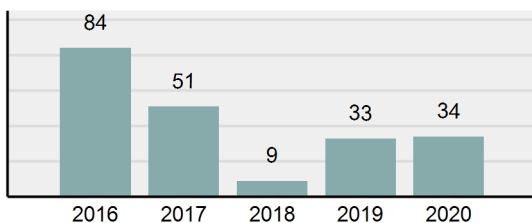

### Offense Overview

- Offense Total 98
- % change from 2019 **-19.01%**
- # of cleared offenses 18
- Percent Cleared 18.37%
- Group "A" Crime Rate per 100,000 population 2,533.61
- Summary based reporting crime rate per 100,000 populated is calculated for other state crime comparisons only. 1,111.69

### Arrest Overview

- Arrest Total 34
- % change from 2019 **3.03%**
- Adult Arrest total 32
- Juvenile Arrest total 2
- Arrest Rate per 100,000 population 879.01

**Total Offenses - 5 year trend**

**Total Arrests - 5 year trend**