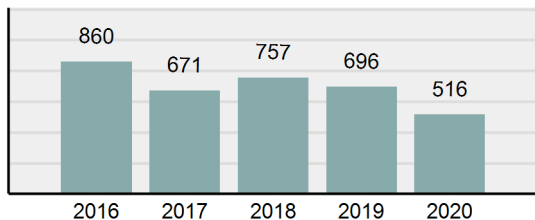

Agency 2020 Crime Report

NEZ PERCE County Sheriff's Office

Population: 7,945
County: Nez Perce

Offense Overview

- Offense Total 297
- % change from 2019 **-23.06%**
- # of cleared offenses 224
- Percent Cleared 75.42%
- Group "A" Crime Rate per 100,000 population 3,738.20
- Summary based reporting crime rate per 100,000 populated is calculated for other state crime comparisons only. 780.37

Arrest Overview

- Arrest Total 516
- % change from 2019 **-25.86%**
- Adult Arrest total 502
- Juvenile Arrest total 14
- Arrest Rate per 100,000 population 6,494.65

Group "A" Offenses	Offenses		Arrests	
	# Reported	# Cleared	Adult	Juvenile
Murder	2	2	1	0
Negligent Manslaughter	0	0	1	0
Rape	2	1	0	1
Sodomy	0	0	0	0
Sexual Assault w/Obj	0	0	0	0
Fondling	1	1	1	0
Aggravated Assault	8	7	9	0
Simple Assault	31	30	22	2
Intimidation	0	0	0	0
Kidnapping	0	0	0	0
Incest	0	0	0	0
Statutory Rape	0	0	0	0
Human Trafficking, Commercial Sex Acts	0	0	0	0
Human Trafficking, Involuntary Servitude	0	0	0	0
Robbery	0	0	0	0
Burglary/Breaking and Entering	11	2	2	0
Larceny/Theft Offenses	33	7	4	1
Motor Vehicle Theft	6	2	1	0
Arson	0	0	0	0
Destruction Of Property	15	3	1	0
Counterfeiting/Forgery	1	1	1	0
Fraud Offenses	1	1	1	0
Embezzlement	0	0	0	0
Extortion/Blackmail	0	0	0	0
Bribery	0	0	0	0
Stolen Property Offenses	2	2	6	0
Drug/Narcotic Violations	90	79	76	8
Drug Equipment Violations	91	83	27	1
Gambling Offenses	0	0	0	0
Pornography/Obscene Material	0	0	0	0
Prostitution Offenses	0	0	0	0
Weapons Law Violations	3	3	0	0
Animal Cruelty	0	0	0	0
Total Group "A"	297	224	153	13

Total Offenses - 5 year trend

Total Arrests - 5 year trend

Group "B" Arrests	Arrests	
	Adult	Juvenile
Bad Checks	1	0
Curfew/Loitering/Vagrancy Violations	0	0
Disorderly Conduct	9	0
DUI	65	0
Drunkenness	0	0
Family Offenses, Nonviolent	0	0
Liquor Law Violations	4	1
Peeping Tom	0	0
Trespass of Real Property	5	0
All Other Offenses	265	0
Total Group "B"	349	1