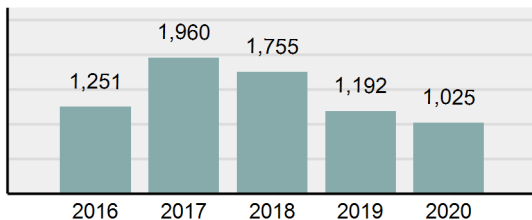

Agency 2020 Crime Report

LEWISTON Police Department

Population: 32,886
County: Nez Perce

Offense Overview

- Offense Total 1,807
- % change from 2019 -10.59%
- # of cleared offenses 749
- Percent Cleared 41.45%
- Group "A" Crime Rate per 100,000 population 5,494.74
- Summary based reporting crime rate per 100,000 populated is calculated for other state crime comparisons only. 2,545.16

Arrest Overview

- Arrest Total 1,025
- % change from 2019 -14.01%
- Adult Arrest total 908
- Juvenile Arrest total 117
- Arrest Rate per 100,000 population 3,116.83

Total Offenses - 5 year trend

Total Arrests - 5 year trend