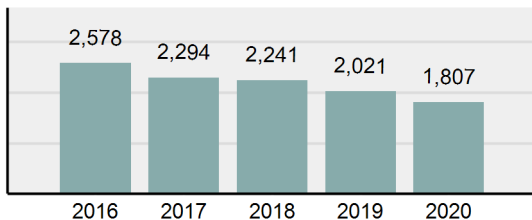

Agency 2020 Crime Report

LEWISTON Police Department

Population: 32,886
County: Nez Perce

Offense Overview

- Offense Total 1,807
- % change from 2019 -10.59%
- # of cleared offenses 749
- Percent Cleared 41.45%
- Group "A" Crime Rate per 100,000 population 5,494.74
- Summary based reporting crime rate per 100,000 populated is calculated for other state crime comparisons only. 2,545.16

Arrest Overview

- Arrest Total 1,025
- % change from 2019 -14.01%
- Adult Arrest total 908
- Juvenile Arrest total 117
- Arrest Rate per 100,000 population 3,116.83

Total Offenses - 5 year trend

Total Arrests - 5 year trend