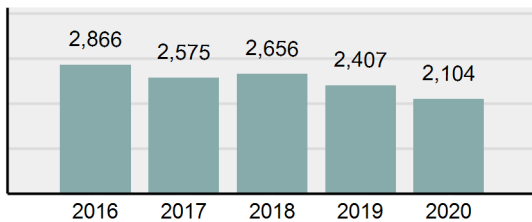

Agency 2020 Crime Report

Nez Perce County Total

Population: 40,831
County: Nez Perce

Offense Overview

- Offense Total 2,104
- % change from 2019 -12.59%
- # of cleared offenses 973
- Percent Cleared 46.25%
- Group "A" Crime Rate per 100,000 population 5,152.95
- Summary based reporting crime rate per 100,000 populated is calculated for other state crime comparisons only. 2,201.76

Arrest Overview

- Arrest Total 1,541
- % change from 2019 -18.38%
- Adult Arrest total 1,410
- Juvenile Arrest total 131
- Arrest Rate per 100,000 population 3,774.09

Total Offenses - 5 year trend