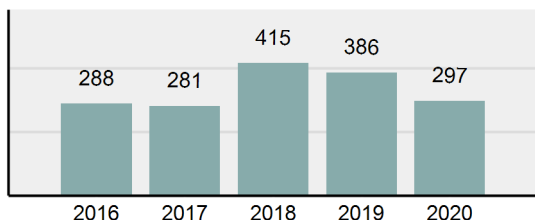

Offense Overview

- Offense Total 297
- % change from 2019 **-23.06%**
- # of cleared offenses 224
- Percent Cleared 75.42%
- Group "A" Crime Rate per 100,000 population 3,738.20
- Summary based reporting crime rate per 100,000 populated is calculated for other state crime comparisons only. 780.37

Arrest Overview

- Arrest Total 516
- % change from 2019 **-25.86%**
- Adult Arrest total 502
- Juvenile Arrest total 14
- Arrest Rate per 100,000 population 6,494.65

Group "A" Offenses	Offenses		Arrests	
	# Reported	# Cleared	Adult	Juvenile
Murder	2	2	1	0
Negligent Manslaughter	0	0	1	0
Rape	2	1	0	1
Sodomy	0	0	0	0
Sexual Assault w/Obj	0	0	0	0
Fondling	1	1	1	0
Aggravated Assault	8	7	9	0
Simple Assault	31	30	22	2
Intimidation	0	0	0	0
Kidnapping	0	0	0	0
Incest	0	0	0	0
Statutory Rape	0	0	0	0
Human Trafficking, Commercial Sex Acts	0	0	0	0
Human Trafficking, Involuntary Servitude	0	0	0	0
Robbery	0	0	0	0
Burglary/Breaking and Entering	11	2	2	0
Larceny/Theft Offenses	33	7	4	1
Motor Vehicle Theft	6	2	1	0
Arson	0	0	0	0
Destruction Of Property	15	3	1	0
Counterfeiting/Forgery	1	1	1	0
Fraud Offenses	1	1	1	0
Embezzlement	0	0	0	0
Extortion/Blackmail	0	0	0	0
Bribery	0	0	0	0
Stolen Property Offenses	2	2	6	0
Drug/Narcotic Violations	90	79	76	8
Drug Equipment Violations	91	83	27	1
Gambling Offenses	0	0	0	0
Pornography/Obscene Material	0	0	0	0
Prostitution Offenses	0	0	0	0
Weapons Law Violations	3	3	0	0
Animal Cruelty	0	0	0	0
Total Group "A"	297	224	153	13

Total Offenses - 5 year trend