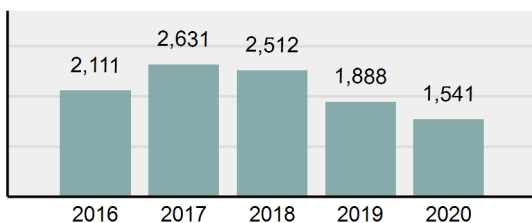

Total Offenses - 5 year trend

Total Arrests - 5 year trend

Group "B" Arrests	Arrests	
	Adult	Juvenile
Bad Checks	1	0
Curfew/Loitering/Vagrancy Violations	0	0
Disorderly Conduct	9	0
DUI	65	0
Drunkenness	0	0
Family Offenses, Nonviolent	0	0
Liquor Law Violations	4	1
Peeping Tom	0	0
Trespass of Real Property	5	0
All Other Offenses	265	0
Total Group "B"	349	1

Agency 2020 Crime Report

Nez Perce County Total

Population: 40,831
County: Nez Perce

Offense Overview

- Offense Total 2,104
- % change from 2019 -12.59%
- # of cleared offenses 973
- Percent Cleared 46.25%
- Group "A" Crime Rate per 100,000 population 5,152.95
- Summary based reporting crime rate per 100,000 populated is calculated for other state crime comparisons only. 2,201.76

Arrest Overview

- Arrest Total 1,541
- % change from 2019 -18.38%
- Adult Arrest total 1,410
- Juvenile Arrest total 131
- Arrest Rate per 100,000 population 3,774.09

Total Offenses - 5 year trend

Total Arrests - 5 year trend