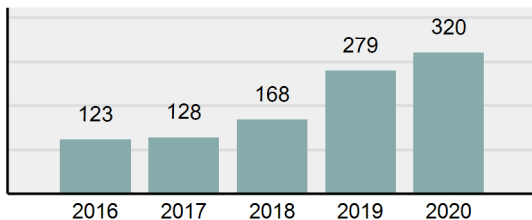

### Offense Overview

- Offense Total 451
- % change from 2019 **46.43%**
- # of cleared offenses 313
- Percent Cleared 69.4%
- Group "A" Crime Rate per 100,000 population 8,192.55
- Summary based reporting crime rate per 100,000 populated is calculated for other state crime comparisons only. 1,089.92

### Arrest Overview

- Arrest Total 320
- % change from 2019 **14.7%**
- Adult Arrest total 312
- Juvenile Arrest total 8
- Arrest Rate per 100,000 population 5,812.90

**Total Offenses - 5 year trend**

**Total Arrests - 5 year trend**