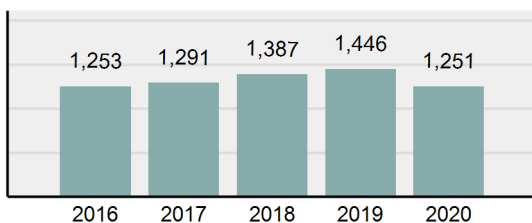

Total Arrests - 5 year trend

Group "B" Arrests	Arrests	
	Adult	Juvenile
Bad Checks	0	0
Curfew/Loitering/Vagrancy Violations	0	0
Disorderly Conduct	10	0
DUI	72	1
Drunkenness	0	0
Family Offenses, Nonviolent	1	0
Liquor Law Violations	20	5
Peeping Tom	0	0
Trespass of Real Property	0	1
All Other Offenses	630	8
Total Group "B"	733	15