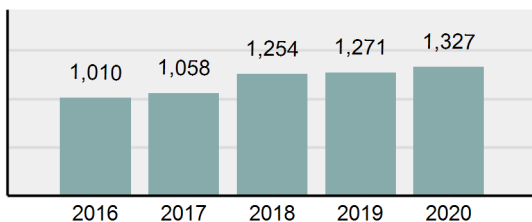

- Offense Total 1,327
- % change from 2019 **4.41%**
- # of cleared offenses 853
- Percent Cleared 64.28%
- Group "A" Crime Rate per 100,000 population 5,465.40
- Summary based reporting crime rate per 100,000 populated is calculated for other state crime comparisons only. 1,338.55

Arrest Overview

- Arrest Total 1,251
- % change from 2019 **-13.49%**
- Adult Arrest total 1,213
- Juvenile Arrest total 38
- Arrest Rate per 100,000 population 5,152.39

Group "A" Offenses	Offenses		Arrests	
	# Reported	# Cleared	Adult	Juvenile
Murder	0	0	0	0
Negligent Manslaughter	0	0	0	0
Rape	12	7	2	0
Sodomy	3	2	0	0
Sexual Assault w/Obj	0	0	0	0
Fondling	15	5	2	0
Aggravated Assault	50	43	29	2
Simple Assault	117	94	28	2
Intimidation	9	4	2	0
Kidnapping	2	1	3	0
Incest	0	0	0	0
Statutory Rape	3	2	2	0
Human Trafficking, Commercial Sex Acts	0	0	0	0
Human Trafficking, Involuntary Servitude	1	0	0	0
Robbery	1	0	0	0
Burglary/Breaking and Entering	31	5	7	0
Larceny/Theft Offenses	203	33	14	1
Motor Vehicle Theft	25	6	3	1
Arson	3	3	1	0
Destruction Of Property	103	27	7	8
Counterfeiting/Forgery	8	1	1	0
Fraud Offenses	47	3	0	1
Embezzlement	0	0	0	0
Extortion/Blackmail	1	0	0	0
Bribery	0	0	0	0
Stolen Property Offenses	24	15	4	0
Drug/Narcotic Violations	343	314	299	5
Drug Equipment Violations	306	275	71	3
Gambling Offenses	0	0	0	0
Pornography/Obscene Material	2	1	0	0
Prostitution Offenses	0	0	0	0
Weapons Law Violations	18	12	5	0
Animal Cruelty	0	0	0	0
Total Group "A"	1,327	853	480	23

Total Offenses - 5 year trend