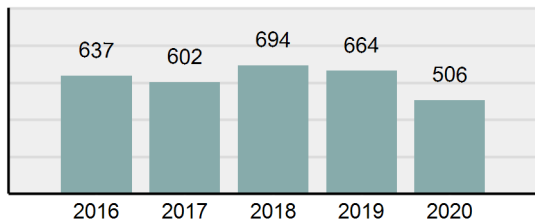

Total Arrests - 5 year trend

Group "B" Arrests	Arrests	
	Adult	Juvenile
Bad Checks	0	0
Curfew/Loitering/Vagrancy Violations	0	0
Disorderly Conduct	2	0
DUI	21	1
Drunkenness	0	0
Family Offenses, Nonviolent	0	0
Liquor Law Violations	3	0
Peeping Tom	0	0
Trespass of Real Property	0	0
All Other Offenses	364	2
Total Group "B"	390	3