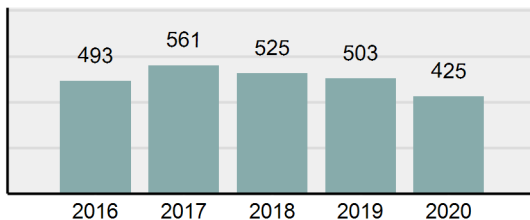

### Offense Overview

- Offense Total 580
- % change from 2019 -7.94%
- # of cleared offenses 352
- Percent Cleared 60.69%
- Group "A" Crime Rate per 100,000 population 7,480.98
- Summary based reporting crime rate per 100,000 populated is calculated for other state crime comparisons only. 2,270.09

### Arrest Overview

- Arrest Total 425
- % change from 2019 -15.51%
- Adult Arrest total 401
- Juvenile Arrest total 24
- Arrest Rate per 100,000 population 5,481.75

Total Offenses - 5 year trend

Total Arrests - 5 year trend