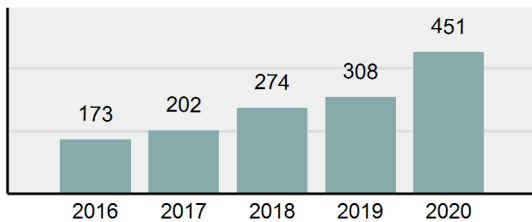

## FRUITLAND Police Department

Population: 5,505  
County: Payette

### Offense Overview

- Offense Total 451
- % change from 2019 **46.43%**
- # of cleared offenses 313
- Percent Cleared 69.4%
- Group "A" Crime Rate per 100,000 population 8,192.55
- Summary based reporting crime rate per 100,000 populated is calculated for other state crime comparisons only. 1,089.92

### Arrest Overview

- Arrest Total 320
- % change from 2019 **14.7%**
- Adult Arrest total 312
- Juvenile Arrest total 8
- Arrest Rate per 100,000 population 5,812.90

**Total Offenses - 5 year trend**

**Total Arrests - 5 year trend**

## Payette County Total

Population: 24,280  
County: Payette