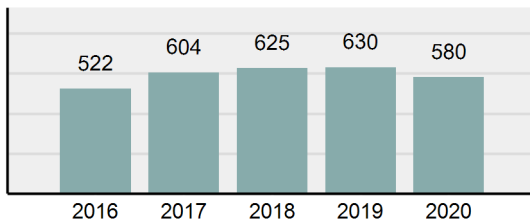

Agency 2020 Crime Report

PAYETTE Police Department

Population: 7,753
County: Payette

Offense Overview

- Offense Total 580
- % change from 2019 -7.94%
- # of cleared offenses 352
- Percent Cleared 60.69%
- Group "A" Crime Rate per 100,000 population 7,480.98
- Summary based reporting crime rate per 100,000 populated is calculated for other state crime comparisons only. 2,270.09

Arrest Overview

- Arrest Total 425
- % change from 2019 -15.51%
- Adult Arrest total 401
- Juvenile Arrest total 24
- Arrest Rate per 100,000 population 5,481.75

Total Offenses - 5 year trend