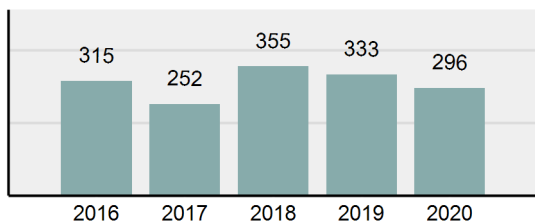

Offense Overview

- Offense Total 296
- % change from 2019 -11.11%
- # of cleared offenses 188
- Percent Cleared 63.51%
- Group "A" Crime Rate per 100,000 population 2,685.54
- Summary based reporting crime rate per 100,000 populated is calculated for other state crime comparisons only. 807.48

Arrest Overview

- Arrest Total 506
- % change from 2019 -23.8%
- Adult Arrest total 500
- Juvenile Arrest total 6
- Arrest Rate per 100,000 population 4,590.82

Group "A" Offenses	Offenses		Arrests	
	# Reported	# Cleared	Adult	Juvenile
Murder	0	0	0	0
Negligent Manslaughter	0	0	0	0
Rape	3	2	1	0
Sodomy	0	0	0	0
Sexual Assault w/Obj	0	0	0	0
Fondling	5	1	1	0
Aggravated Assault	24	21	10	0
Simple Assault	41	34	10	2
Intimidation	3	2	1	0
Kidnapping	1	0	0	0
Incest	0	0	0	0
Statutory Rape	2	2	0	0
Human Trafficking, Commercial Sex Acts	0	0	0	0
Human Trafficking, Involuntary Servitude	0	0	0	0
Robbery	0	0	0	0
Burglary/Breaking and Entering	12	3	1	0
Larceny/Theft Offenses	43	5	0	1
Motor Vehicle Theft	7	2	3	0
Arson	0	0	0	0
Destruction Of Property	20	8	3	0
Counterfeiting/Forgery	3	0	0	0
Fraud Offenses	17	0	0	0
Embezzlement	0	0	0	0
Extortion/Blackmail	0	0	0	0
Bribery	0	0	0	0
Stolen Property Offenses	8	7	1	0
Drug/Narcotic Violations	61	60	63	0
Drug Equipment Violations	37	36	14	0
Gambling Offenses	0	0	0	0
Pornography/Obscene Material	1	0	0	0
Prostitution Offenses	0	0	0	0
Weapons Law Violations	8	5	2	0
Animal Cruelty	0	0	0	0
Total Group "A"	296	188	110	3

Total Offenses - 5 year trend