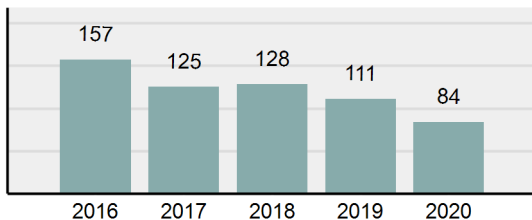

Total Arrests - 5 year trend

Group "A" Offenses	Offenses		Arrests	
	# Reported	# Cleared	Adult	Juvenile
Murder	0	0	0	0
Negligent Manslaughter	0	0	0	0
Rape	1	0	0	0
Sodomy	0	0	0	0
Sexual Assault w/Obj	0	0	0	0
Fondling	7	5	1	0
Aggravated Assault	1	1	0	0
Simple Assault	12	5	2	1
Intimidation	3	1	0	0
Kidnapping	0	0	0	0
Incest	0	0	0	0
Statutory Rape	0	0	0	0
Human Trafficking, Commercial Sex Acts	0	0	0	0
Human Trafficking, Involuntary Servitude	0	0	0	0
Robbery	0	0	0	0
Burglary/Breaking and Entering	2	2	2	0
Larceny/Theft Offenses	25	7	6	0
Motor Vehicle Theft	5	4	0	0
Arson	0	0	0	0
Destruction Of Property	14	1	0	1
Counterfeiting/Forgery	1	0	0	0
Fraud Offenses	0	0	0	0
Embezzlement	0	0	0	0
Extortion/Blackmail	0	0	0	0
Bribery	0	0	0	0
Stolen Property Offenses	0	0	0	4
Drug/Narcotic Violations	20	19	11	0
Drug Equipment Violations	18	18	9	0
Gambling Offenses	0	0	0	0
Pornography/Obscene Material	1	0	0	0
Prostitution Offenses	0	0	0	0
Weapons Law Violations	1	1	1	0
Animal Cruelty	0	0	0	0
Total Group "A"	111	64	32	6

Group "B" Arrests	Arrests	
	Adult	Juvenile
Bad Checks	0	0
Curfew/Loitering/Vagrancy Violations	0	3
Disorderly Conduct	7	5
DUI	13	0
Drunkenness	0	0
Family Offenses, Nonviolent	3	0
Liquor Law Violations	4	0
Peeping Tom	0	0
Trespass of Real Property	0	0
All Other Offenses	11	0
Total Group "B"	38	8