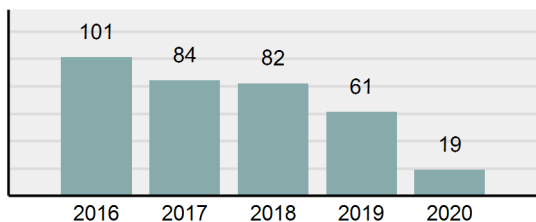

Agency 2020 Crime Report

BEAR LAKE County Sheriff's Office

Population: 3,655
County: Bear Lake

Offense Overview

- Offense Total 19
- % change from 2019 -68.85%
- # of cleared offenses 9
- Percent Cleared 47.37%
- Group "A" Crime Rate per 100,000 population 519.84
- Summary based reporting crime rate per 100,000 populated is calculated for other state crime comparisons only. 54.72

Arrest Overview

- Arrest Total 15
- % change from 2019 -42.31%
- Adult Arrest total 15
- Juvenile Arrest total 0
- Arrest Rate per 100,000 population 410.40

Total Offenses - 5 year trend

Total Arrests - 5 year trend