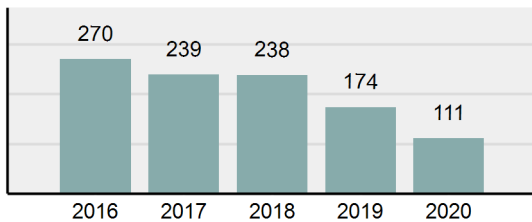

Agency 2020 Crime Report

Bear Lake County Total

Population: 6,188
County: Bear Lake

Offense Overview

- Offense Total 111
- % change from 2019 -36.21%
- # of cleared offenses 64
- Percent Cleared 57.66%
- Group "A" Crime Rate per 100,000 population 1,793.79
- Summary based reporting crime rate per 100,000 populated is calculated for other state crime comparisons only. 549.45

Arrest Overview

- Arrest Total 84
- % change from 2019 -24.32%
- Adult Arrest total 70
- Juvenile Arrest total 14
- Arrest Rate per 100,000 population 1,357.47

Total Offenses - 5 year trend