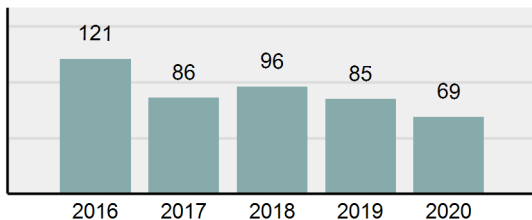

Agency 2020 Crime Report

MONTPELIER Police Department

Population: 2,533
County: Bear Lake

Offense Overview

- Offense Total 92
- % change from 2019 -18.58%
- # of cleared offenses 55
- Percent Cleared 59.78%
- Group "A" Crime Rate per 100,000 population 3,632.06
- Summary based reporting crime rate per 100,000 populated is calculated for other state crime comparisons only. 1,263.32

Arrest Overview

- Arrest Total 69
- % change from 2019 -18.82%
- Adult Arrest total 55
- Juvenile Arrest total 14
- Arrest Rate per 100,000 population 2,724.04

Total Offenses - 5 year trend

Total Arrests - 5 year trend