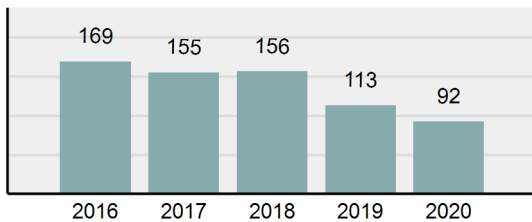

Agency 2020 Crime Report

MONTPELIER Police Department

Population: 2,533
County: Bear Lake

Offense Overview

- Offense Total 92
- % change from 2019 -18.58%
- # of cleared offenses 55
- Percent Cleared 59.78%
- Group "A" Crime Rate per 100,000 population 3,632.06
- Summary based reporting crime rate per 100,000 populated is calculated for other state crime comparisons only. 1,263.32

Arrest Overview

- Arrest Total 69
- % change from 2019 -18.82%
- Adult Arrest total 55
- Juvenile Arrest total 14
- Arrest Rate per 100,000 population 2,724.04

Total Offenses - 5 year trend

Total Arrests - 5 year trend