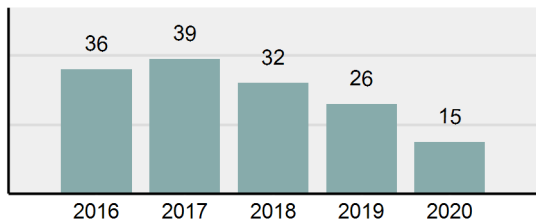

Agency 2020 Crime Report

BEAR LAKE County Sheriff's Office

Population: 3,655
County: Bear Lake

Offense Overview

- Offense Total 19
- % change from 2019 -68.85%
- # of cleared offenses 9
- Percent Cleared 47.37%
- Group "A" Crime Rate per 100,000 population 519.84
- Summary based reporting crime rate per 100,000 populated is calculated for other state crime comparisons only. 54.72

Arrest Overview

- Arrest Total 15
- % change from 2019 -42.31%
- Adult Arrest total 15
- Juvenile Arrest total 0
- Arrest Rate per 100,000 population 410.40

Total Offenses - 5 year trend

Total Arrests - 5 year trend