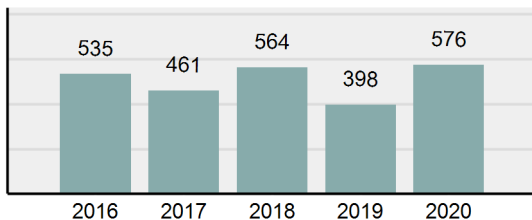

Total Arrests - 5 year trend

Group "A" Offenses	Offenses		Arrests	
	# Reported	# Cleared	Adult	Juvenile
Murder	0	0	0	0
Negligent Manslaughter	0	0	0	0
Rape	3	3	2	0
Sodomy	0	0	0	0
Sexual Assault w/Obj	3	1	0	0
Fondling	11	10	2	4
Aggravated Assault	40	38	19	2
Simple Assault	117	96	54	2
Intimidation	5	5	4	0
Kidnapping	2	2	2	0
Incest	0	0	0	0
Statutory Rape	1	1	0	0
Human Trafficking, Commercial Sex Acts	0	0	0	0
Human Trafficking, Involuntary Servitude	0	0	0	0
Robbery	0	0	0	0
Burglary/Breaking and Entering	37	8	8	0
Larceny/Theft Offenses	137	37	23	1
Motor Vehicle Theft	15	6	4	0
Arson	0	0	0	0
Destruction Of Property	64	25	12	0
Counterfeiting/Forgery	5	3	1	0
Fraud Offenses	7	4	1	0
Embezzlement	0	0	0	0
Extortion/Blackmail	0	0	0	0
Bribery	0	0	0	0
Stolen Property Offenses	7	6	6	0
Drug/Narcotic Violations	157	143	133	1
Drug Equipment Violations	162	151	46	2
Gambling Offenses	0	0	0	0
Pornography/Obscene Material	0	0	0	0
Prostitution Offenses	0	0	0	0
Weapons Law Violations	3	3	1	0
Animal Cruelty	0	0	0	0
Total Group "A"	776	542	318	12

Group "B" Arrests	Arrests	
	Adult	Juvenile
Bad Checks	2	0
Curfew/Loitering/Vagrancy Violations	0	0
Disorderly Conduct	18	0
DUI	65	2
Drunkenness	5	0
Family Offenses, Nonviolent	0	1
Liquor Law Violations	6	0
Peeping Tom	2	0
Trespass of Real Property	9	0
All Other Offenses	134	2
Total Group "B"	241	5