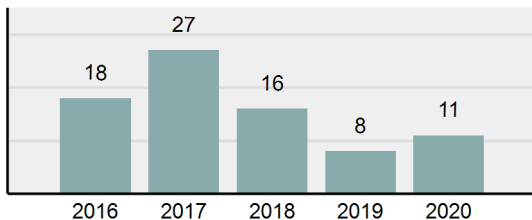

Agency 2020 Crime Report

PINEHURST Police Department

Population: 1,627
County: Shoshone

Offense Overview

- Offense Total 45
- % change from 2019 **28.57%**
- # of cleared offenses 10
- Percent Cleared 22.22%
- Group "A" Crime Rate per 100,000 population 2,765.83
- Summary based reporting crime rate per 100,000 populated is calculated for other state crime comparisons only. 1,782.42

Arrest Overview

- Arrest Total 11
- % change from 2019 **37.5%**
- Adult Arrest total 11
- Juvenile Arrest total 0
- Arrest Rate per 100,000 population 676.09

Total Offenses - 5 year trend

Total Arrests - 5 year trend