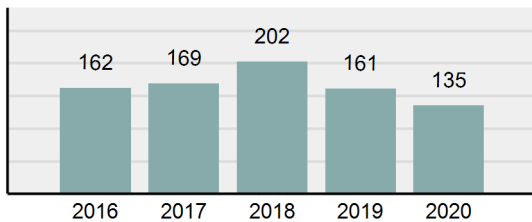

Agency 2020 Crime Report

KELLOGG Police Department

Population: 2,136
County: Shoshone

Offense Overview

- Offense Total 135
- % change from 2019 -16.15%
- # of cleared offenses 72
- Percent Cleared 53.33%
- Group "A" Crime Rate per 100,000 population 6,320.22
- Summary based reporting crime rate per 100,000 populated is calculated for other state crime comparisons only. 1,919.48

Arrest Overview

- Arrest Total 87
- % change from 2019 -6.45%
- Adult Arrest total 83
- Juvenile Arrest total 4
- Arrest Rate per 100,000 population 4,073.03

Total Offenses - 5 year trend

Total Arrests - 5 year trend

Agency 2020 Crime Report

Shoshone County Total

Population: 12,993
County: Shoshone

Offense Overview

- Offense Total 776
- % change from 2019 **46.69%**
- # of cleared offenses 542
- Percent Cleared 69.85%
- Group "A" Crime Rate per 100,000 population 5,972.45
- Summary based reporting crime rate per 100,000 populated is calculated for other state crime comparisons only. 1,785.58