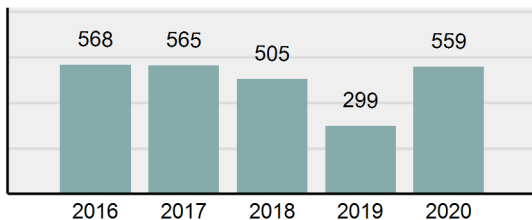

Agency 2020 Crime Report

SHOSHONE County Sheriff's Office

Population: 7,673
County: Shoshone

Offense Overview

- Offense Total 559
- % change from 2019 **86.96%**
- # of cleared offenses 433
- Percent Cleared 77.46%
- Group "A" Crime Rate per 100,000 population 7,285.29
- Summary based reporting crime rate per 100,000 populated is calculated for other state crime comparisons only. 1,902.78

Arrest Overview

- Arrest Total 453
- % change from 2019 **69.03%**
- Adult Arrest total 442
- Juvenile Arrest total 11
- Arrest Rate per 100,000 population 5,903.82

Total Offenses - 5 year trend