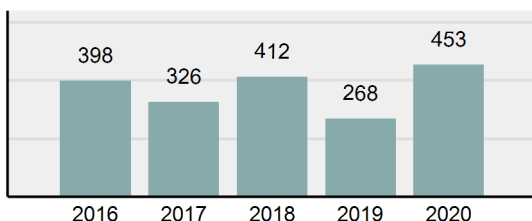

Agency 2020 Crime Report

SHOSHONE County Sheriff's Office

Population: 7,673
County: Shoshone

Offense Overview

- Offense Total 559
- % change from 2019 **86.96%**
- # of cleared offenses 433
- Percent Cleared 77.46%
- Group "A" Crime Rate per 100,000 population 7,285.29
- Summary based reporting crime rate per 100,000 populated is calculated for other state crime comparisons only. 1,902.78

Arrest Overview

- Arrest Total 453
- % change from 2019 **69.03%**
- Adult Arrest total 442
- Juvenile Arrest total 11
- Arrest Rate per 100,000 population 5,903.82

Total Offenses - 5 year trend

Total Arrests - 5 year trend