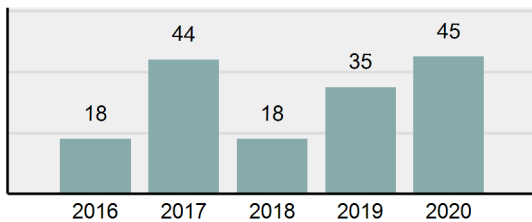

Agency 2020 Crime Report

PINEHURST Police Department

Population: 1,627
County: Shoshone

Offense Overview

- Offense Total 45
- % change from 2019 **28.57%**
- # of cleared offenses 10
- Percent Cleared 22.22%
- Group "A" Crime Rate per 100,000 population 2,765.83
- Summary based reporting crime rate per 100,000 populated is calculated for other state crime comparisons only. 1,782.42

Arrest Overview

- Arrest Total 11
- % change from 2019 **37.5%**
- Adult Arrest total 11
- Juvenile Arrest total 0
- Arrest Rate per 100,000 population 676.09

Total Offenses - 5 year trend

Total Arrests - 5 year trend