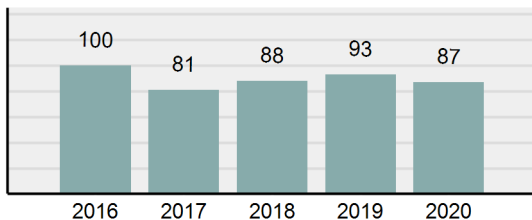

Agency 2020 Crime Report

KELLOGG Police Department

Population: 2,136
County: Shoshone

Offense Overview

- Offense Total 135
- % change from 2019 -16.15%
- # of cleared offenses 72
- Percent Cleared 53.33%
- Group "A" Crime Rate per 100,000 population 6,320.22
- Summary based reporting crime rate per 100,000 populated is calculated for other state crime comparisons only. 1,919.48

Arrest Overview

- Arrest Total 87
- % change from 2019 -6.45%
- Adult Arrest total 83
- Juvenile Arrest total 4
- Arrest Rate per 100,000 population 4,073.03

Total Offenses - 5 year trend

Total Arrests - 5 year trend