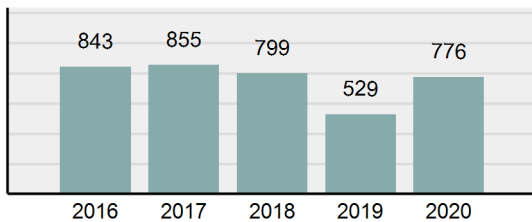

Agency 2020 Crime Report

Shoshone County Total

Population: 12,993
County: Shoshone

Offense Overview

- Offense Total 776
- % change from 2019 **46.69%**
- # of cleared offenses 542
- Percent Cleared 69.85%
- Group "A" Crime Rate per 100,000 population 5,972.45
- Summary based reporting crime rate per 100,000 populated is calculated for other state crime comparisons only. 1,785.58

Arrest Overview

- Arrest Total 576
- % change from 2019 **44.72%**
- Adult Arrest total 559
- Juvenile Arrest total 17
- Arrest Rate per 100,000 population 4,433.16

Total Offenses - 5 year trend