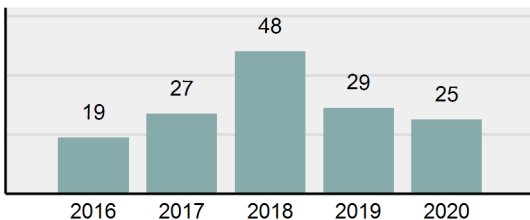

Agency 2020 Crime Report

OSBURN Police Department

Population: 1,557
County: Shoshone

Offense Overview

- Offense Total 37
- % change from 2019 **8.82%**
- # of cleared offenses 27
- Percent Cleared 72.97%
- Group "A" Crime Rate per 100,000 population 2,376.36
- Summary based reporting crime rate per 100,000 populated is calculated for other state crime comparisons only. 1,027.62

Arrest Overview

- Arrest Total 25
- % change from 2019 **-13.79%**
- Adult Arrest total 23
- Juvenile Arrest total 2
- Arrest Rate per 100,000 population 1,605.65

Total Offenses - 5 year trend

Total Arrests - 5 year trend