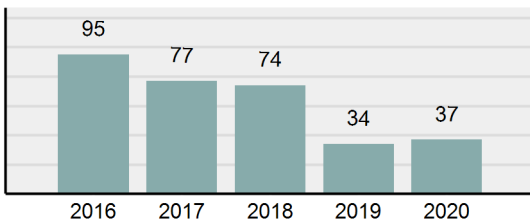

Agency 2020 Crime Report

OSBURN Police Department

Population: 1,557
County: Shoshone

Offense Overview

- Offense Total 37
- % change from 2019 **8.82%**
- # of cleared offenses 27
- Percent Cleared 72.97%
- Group "A" Crime Rate per 100,000 population 2,376.36
- Summary based reporting crime rate per 100,000 populated is calculated for other state crime comparisons only. 1,027.62

Arrest Overview

- Arrest Total 25
- % change from 2019 **-13.79%**
- Adult Arrest total 23
- Juvenile Arrest total 2
- Arrest Rate per 100,000 population 1,605.65

Total Offenses - 5 year trend

Total Arrests - 5 year trend