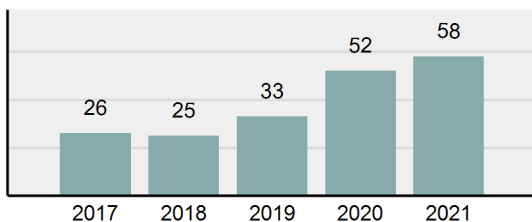

Agency 2021 Crime Report

Butte County Total

Population: 2,685
County: Butte

Offense Overview

- Offense Total 58
- % change from 2020 11.54%
- # of cleared offenses 4
- Percent Cleared 6.9%
- Group "A" Crime Rate per 100,000 population 2,160.15
- Summary based reporting crime rate per 100,000 populated is calculated for other state crime comparisons only. 595.90

Arrest Overview

- Arrest Total 50
- % change from 2020 28.21%
- Adult Arrest total 50
- Juvenile Arrest total 0
- Arrest Rate per 100,000 population 1,862.20

Total Offenses - 5 year trend

Total Arrests - 5 year trend