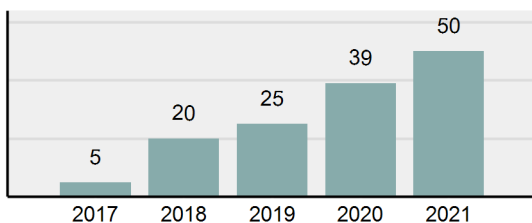

Agency 2021 Crime Report

Butte County Total

Population: 2,685
County: Butte

Offense Overview

- Offense Total 58
- % change from 2020 11.54%
- # of cleared offenses 4
- Percent Cleared 6.9%
- Group "A" Crime Rate per 100,000 population 2,160.15
- Summary based reporting crime rate per 100,000 populated is calculated for other state crime comparisons only. 595.90

Arrest Overview

- Arrest Total 50
- % change from 2020 28.21%
- Adult Arrest total 50
- Juvenile Arrest total 0
- Arrest Rate per 100,000 population 1,862.20

Total Offenses - 5 year trend

Total Arrests - 5 year trend