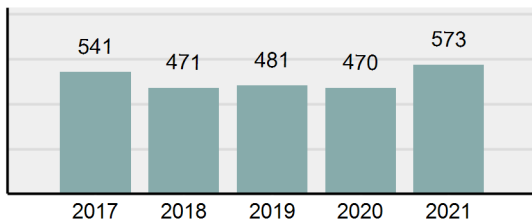

Agency 2021 Crime Report

Jefferson County Total

Population: 31,818
County: Jefferson

Offense Overview

- Offense Total 573
- % change from 2020 **21.91%**
- # of cleared offenses 238
- Percent Cleared 41.54%
- Group "A" Crime Rate per 100,000 population 1,800.87
- Summary based reporting crime rate per 100,000 populated is calculated for other state crime comparisons only. 594.00

Arrest Overview

- Arrest Total 220
- % change from 2020 **0.46%**
- Adult Arrest total 186
- Juvenile Arrest total 34
- Arrest Rate per 100,000 population 691.43

Total Offenses - 5 year trend

Total Arrests - 5 year trend