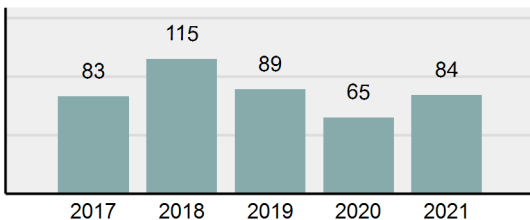

Agency 2021 Crime Report

RIGBY Police Department

Population: 4,482
County: Jefferson

Offense Overview

- Offense Total 179
- % change from 2020 **54.31%**
- # of cleared offenses 96
- Percent Cleared 53.63%
- Group "A" Crime Rate per 100,000 population 3,993.75
- Summary based reporting crime rate per 100,000 populated is calculated for other state crime comparisons only. 1,137.88

Arrest Overview

- Arrest Total 84
- % change from 2020 **29.23%**
- Adult Arrest total 83
- Juvenile Arrest total 1
- Arrest Rate per 100,000 population 1,874.16

Total Offenses - 5 year trend

Total Arrests - 5 year trend