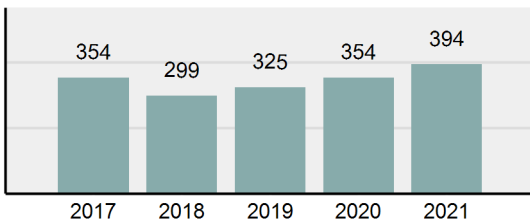

Agency 2021 Crime Report

JEFFERSON County Sheriff's Office

Population: 27,336
County: Jefferson

Offense Overview

- Offense Total 394
- % change from 2020 **11.3%**
- # of cleared offenses 142
- Percent Cleared 36.04%
- Group "A" Crime Rate per 100,000 population 1,441.32
- Summary based reporting crime rate per 100,000 populated is calculated for other state crime comparisons only. 504.83

Arrest Overview

- Arrest Total 136
- % change from 2020 **-11.69%**
- Adult Arrest total 103
- Juvenile Arrest total 33
- Arrest Rate per 100,000 population 497.51

Total Offenses - 5 year trend

Total Arrests - 5 year trend