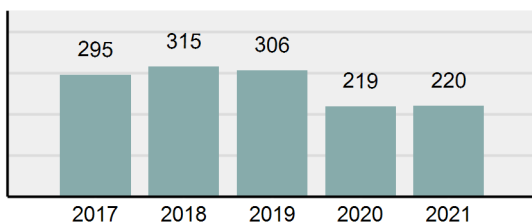

Total Arrests - 5 year trend

Group "A" Offenses	Offenses		Arrests	
	# Reported	# Cleared	Adult	Juvenile
Murder	2	1	1	0
Negligent Manslaughter	0	0	0	0
Rape	3	1	1	0
Sodomy	0	0	0	0
Sexual Assault w/Obj	0	0	0	0
Fondling	15	15	0	5
Aggravated Assault	24	21	11	2
Simple Assault	72	43	20	4
Intimidation	19	7	0	0
Kidnapping	0	0	0	0
Incest	0	0	0	0
Statutory Rape	0	0	0	0
Human Trafficking, Commercial Sex Acts	0	0	0	0
Human Trafficking, Involuntary Servitude	0	0	0	0
Robbery	1	1	0	0
Burglary/Breaking and Entering	21	6	3	1
Larceny/Theft Offenses	127	12	8	1
Motor Vehicle Theft	11	5	2	2
Arson	0	0	0	0
Destruction Of Property	67	5	1	2
Counterfeiting/Forgery	6	0	0	0
Fraud Offenses	54	2	0	1
Embezzlement	0	0	0	0
Extortion/Blackmail	0	0	0	0
Bribery	0	0	0	0
Stolen Property Offenses	1	0	0	0
Drug/Narcotic Violations	70	58	48	6
Drug Equipment Violations	67	56	9	1
Gambling Offenses	0	0	0	0
Pornography/Obscene Material	0	0	0	0
Prostitution Offenses	0	0	0	0
Weapons Law Violations	12	4	0	3
Animal Cruelty	1	1	1	0
Total Group "A"	573	238	105	28

Group "B" Arrests	Arrests	
	Adult	Juvenile
Bad Checks	0	0
Curfew/Loitering/Vagrancy Violations	0	0
Disorderly Conduct	6	6
DUI	42	0
Drunkenness	0	0
Family Offenses, Nonviolent	0	0
Liquor Law Violations	2	0
Peeping Tom	0	0
Trespass of Real Property	4	0
All Other Offenses	27	0
Total Group "B"	81	6