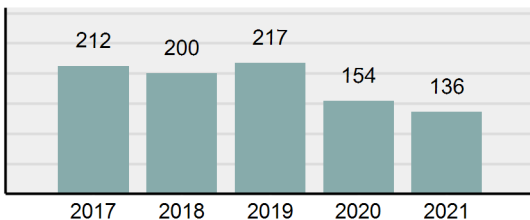

Agency 2021 Crime Report

JEFFERSON County Sheriff's Office

Population: 27,336
County: Jefferson

Offense Overview

- Offense Total 394
- % change from 2020 **11.3%**
- # of cleared offenses 142
- Percent Cleared 36.04%
- Group "A" Crime Rate per 100,000 population 1,441.32
- Summary based reporting crime rate per 100,000 populated is calculated for other state crime comparisons only. 504.83

Arrest Overview

- Arrest Total 136
- % change from 2020 **-11.69%**
- Adult Arrest total 103
- Juvenile Arrest total 33
- Arrest Rate per 100,000 population 497.51

Total Offenses - 5 year trend

Total Arrests - 5 year trend