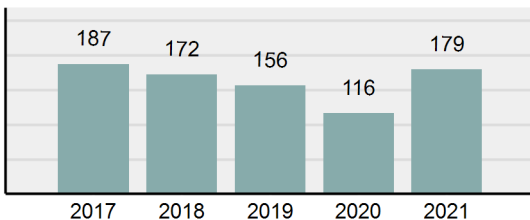

Agency 2021 Crime Report

RIGBY Police Department

Population: 4,482
County: Jefferson

Offense Overview

- Offense Total 179
- % change from 2020 **54.31%**
- # of cleared offenses 96
- Percent Cleared 53.63%
- Group "A" Crime Rate per 100,000 population 3,993.75
- Summary based reporting crime rate per 100,000 populated is calculated for other state crime comparisons only. 1,137.88

Arrest Overview

- Arrest Total 84
- % change from 2020 **29.23%**
- Adult Arrest total 83
- Juvenile Arrest total 1
- Arrest Rate per 100,000 population 1,874.16

Total Offenses - 5 year trend

Total Arrests - 5 year trend