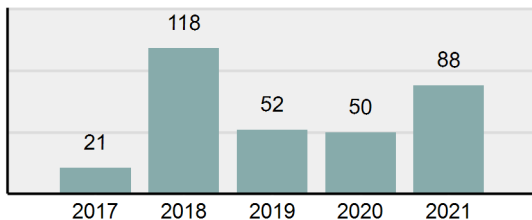

Agency 2021 Crime Report

Lincoln County Total

Population: 4,015
County: Lincoln

Offense Overview

- Offense Total 190
- % change from 2020 **58.33%**
- # of cleared offenses 55
- Percent Cleared 28.95%
- Group "A" Crime Rate per 100,000 population 4,732.25
- Summary based reporting crime rate per 100,000 populated is calculated for other state crime comparisons only. 1,195.52

Arrest Overview

- Arrest Total 88
- % change from 2020 **76%**
- Adult Arrest total 81
- Juvenile Arrest total 7
- Arrest Rate per 100,000 population 2,191.78

Total Offenses - 5 year trend

Total Arrests - 5 year trend