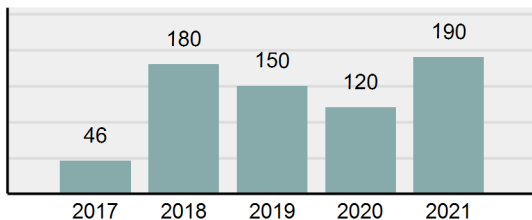

Agency 2021 Crime Report

Lincoln County Total

Population: 4,015
County: Lincoln

Offense Overview

- Offense Total 190
- % change from 2020 **58.33%**
- # of cleared offenses 55
- Percent Cleared 28.95%
- Group "A" Crime Rate per 100,000 population 4,732.25
- Summary based reporting crime rate per 100,000 populated is calculated for other state crime comparisons only. 1,195.52

Arrest Overview

- Arrest Total 88
- % change from 2020 **76%**
- Adult Arrest total 81
- Juvenile Arrest total 7
- Arrest Rate per 100,000 population 2,191.78

Total Offenses - 5 year trend

Total Arrests - 5 year trend