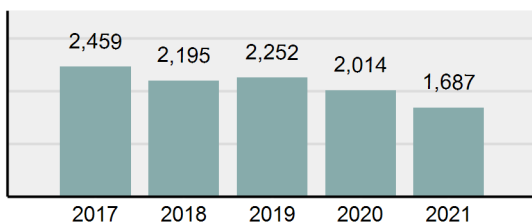

Total Arrests - 5 year trend

Group "B" Arrests	Arrests	
	Adult	Juvenile
Bad Checks	0	0
Curfew/Loitering/Vagrancy Violations	0	2
Disorderly Conduct	24	0
DUI	198	4
Drunkenness	3	0
Family Offenses, Nonviolent	13	4
Liquor Law Violations	11	3
Peeping Tom	0	0
Trespass of Real Property	26	1
All Other Offenses	426	77
Total Group "B"	701	91