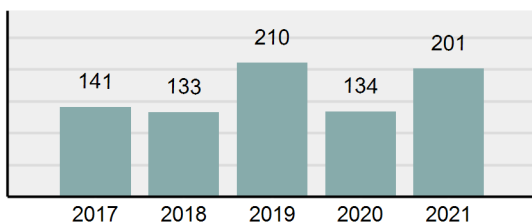

Agency 2021 Crime Report

KIMBERLY-HANSEN Police Department

Population: 4,257
County: Twin Falls

Offense Overview

- Offense Total 238
- % change from 2020 **25.93%**
- # of cleared offenses 184
- Percent Cleared 77.31%
- Group "A" Crime Rate per 100,000 population 5,590.79
- Summary based reporting crime rate per 100,000 populated is calculated for other state crime comparisons only. 845.67

Arrest Overview

- Arrest Total 201
- % change from 2020 **50%**
- Adult Arrest total 156
- Juvenile Arrest total 45
- Arrest Rate per 100,000 population 4,721.63

Total Offenses - 5 year trend

Total Arrests - 5 year trend