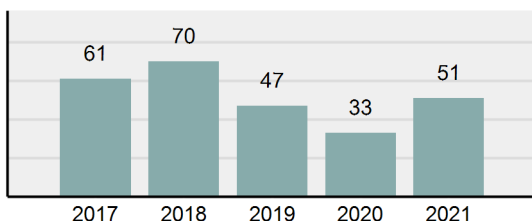

Agency 2021 Crime Report

FILER Police Department

Population: 2,984
County: Twin Falls

Offense Overview

- Offense Total 93
- % change from 2020 **66.07%**
- # of cleared offenses 62
- Percent Cleared 66.67%
- Group "A" Crime Rate per 100,000 population 3,116.62
- Summary based reporting crime rate per 100,000 populated is calculated for other state crime comparisons only. 569.71

Arrest Overview

- Arrest Total 51
- % change from 2020 **54.55%**
- Adult Arrest total 30
- Juvenile Arrest total 21
- Arrest Rate per 100,000 population 1,709.12

Total Offenses - 5 year trend

Total Arrests - 5 year trend