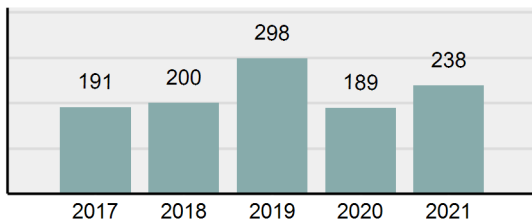

Agency 2021 Crime Report

KIMBERLY-HANSEN Police Department

Population: 4,257
County: Twin Falls

Offense Overview

- Offense Total 238
- % change from 2020 **25.93%**
- # of cleared offenses 184
- Percent Cleared 77.31%
- Group "A" Crime Rate per 100,000 population 5,590.79
- Summary based reporting crime rate per 100,000 populated is calculated for other state crime comparisons only. 845.67

Arrest Overview

- Arrest Total 201
- % change from 2020 **50%**
- Adult Arrest total 156
- Juvenile Arrest total 45
- Arrest Rate per 100,000 population 4,721.63

Total Offenses - 5 year trend

Total Arrests - 5 year trend