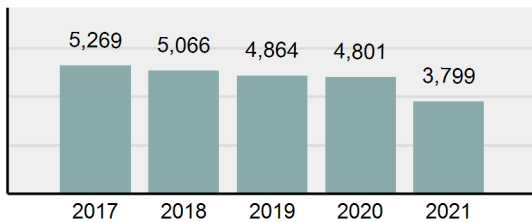

Agency 2021 Crime Report

Twin Falls County Total

Population: 63,959
County: Twin Falls

Offense Overview

- Offense Total 3,799
- % change from 2020 -20.87%
- # of cleared offenses 1,654
- Percent Cleared 43.54%
- Group "A" Crime Rate per 100,000 population 5,939.74
- Summary based reporting crime rate per 100,000 populated is calculated for other state crime comparisons only. 1,904.34

Arrest Overview

- Arrest Total 2,021
- % change from 2020 -21.3%
- Adult Arrest total 1,757
- Juvenile Arrest total 264
- Arrest Rate per 100,000 population 3,159.84

*Missing Twin Falls CO SO

Total Offenses - 5 year trend