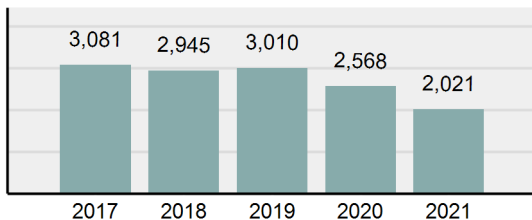

Agency 2021 Crime Report

Twin Falls County Total

Population: 63,959
County: Twin Falls

Offense Overview

- Offense Total 3,799
- % change from 2020 -20.87%
- # of cleared offenses 1,654
- Percent Cleared 43.54%
- Group "A" Crime Rate per 100,000 population 5,939.74
- Summary based reporting crime rate per 100,000 populated is calculated for other state crime comparisons only. 1,904.34

Arrest Overview

- Arrest Total 2,021
- % change from 2020 -21.3%
- Adult Arrest total 1,757
- Juvenile Arrest total 264
- Arrest Rate per 100,000 population 3,159.84

*Missing Twin Falls CO SO

Total Offenses - 5 year trend

Total Arrests - 5 year trend

Group "A" Offenses	Offenses		Arrests	
	# Reported	# Cleared	Adult	Juvenile
Murder	1	1	0	0
Negligent Manslaughter	0	0	0	0
Rape	54	15	5	0
Sodomy	4	1	0	0
Sexual Assault w/Obj	5	1	1	0
Fondling	121	19	5	1
Aggravated Assault	219	139	93	10
Simple Assault	698	383	169	21
Intimidation	85	33	10	1
Kidnapping	14	9	4	0
Incest	5	4	2	0
Statutory Rape	6	1	0	1
Human Trafficking, Commercial Sex Acts	0	0	0	0
Human Trafficking, Involuntary Servitude	0	0	0	0
Robbery	11	8	9	0
Burglary/Breaking and Entering	106	13	9	6
Larceny/Theft Offenses	746	149	98	26
Motor Vehicle Theft	74	10	3	3
Arson	7	2	1	0
Destruction Of Property	428	67	22	8
Counterfeiting/Forgery	16	6	2	0
Fraud Offenses	177	15	6	0
Embezzlement	5	2	0	0
Extortion/Blackmail	9	0	0	0
Bribery	1	1	1	0
Stolen Property Offenses	15	10	6	0
Drug/Narcotic Violations	626	500	467	67
Drug Equipment Violations	261	213	44	7
Gambling Offenses	0	0	0	0
Pornography/Obscene Material	25	7	1	2
Prostitution Offenses	2	0	0	0
Weapons Law Violations	68	40	6	8
Animal Cruelty	10	5	2	0
Total Group "A"	3,799	1,654	966	161