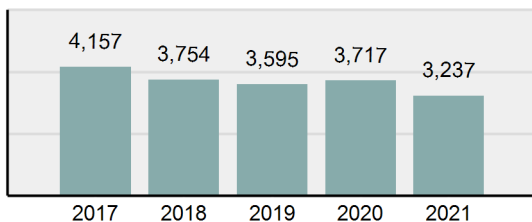

Arrest Overview

- Arrest Total 1,687
- % change from 2020 -16.24%
- Adult Arrest total 1,498
- Juvenile Arrest total 189
- Arrest Rate per 100,000 population 3,234.40

Group "A" Offenses	Offenses		Arrests	
	# Reported	# Cleared	Adult	Juvenile
Murder	0	0	0	0
Negligent Manslaughter	0	0	0	0
Rape	50	14	5	0
Sodomy	3	1	0	0
Sexual Assault w/Obj	3	1	1	0
Fondling	94	8	3	1
Aggravated Assault	202	125	84	4
Simple Assault	630	334	160	6
Intimidation	78	30	10	1
Kidnapping	14	9	4	0
Incest	0	0	0	0
Statutory Rape	4	0	0	0
Human Trafficking, Commercial Sex Acts	0	0	0	0
Human Trafficking, Involuntary Servitude	0	0	0	0
Robbery	8	5	6	0
Burglary/Breaking and Entering	81	9	5	2
Larceny/Theft Offenses	685	139	94	21
Motor Vehicle Theft	71	8	3	2
Arson	6	1	1	0
Destruction Of Property	384	55	20	3
Counterfeiting/Forgery	14	4	1	0
Fraud Offenses	164	13	5	0
Embezzlement	3	0	0	0
Extortion/Blackmail	5	0	0	0
Bribery	1	1	1	0
Stolen Property Offenses	13	9	6	0
Drug/Narcotic Violations	492	379	365	47
Drug Equipment Violations	146	109	16	4
Gambling Offenses	0	0	0	0
Pornography/Obscene Material	17	4	1	0
Prostitution Offenses	1	0	0	0
Weapons Law Violations	60	35	5	7
Animal Cruelty	8	3	1	0
Total Group "A"	3,237	1,296	797	98

Total Offenses - 5 year trend