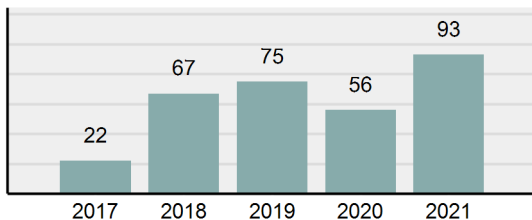

Agency 2021 Crime Report

FILER Police Department

Population: 2,984
County: Twin Falls

Offense Overview

- Offense Total 93
- % change from 2020 **66.07%**
- # of cleared offenses 62
- Percent Cleared 66.67%
- Group "A" Crime Rate per 100,000 population 3,116.62
- Summary based reporting crime rate per 100,000 populated is calculated for other state crime comparisons only. 569.71

Arrest Overview

- Arrest Total 51
- % change from 2020 **54.55%**
- Adult Arrest total 30
- Juvenile Arrest total 21
- Arrest Rate per 100,000 population 1,709.12

Total Offenses - 5 year trend

Total Arrests - 5 year trend