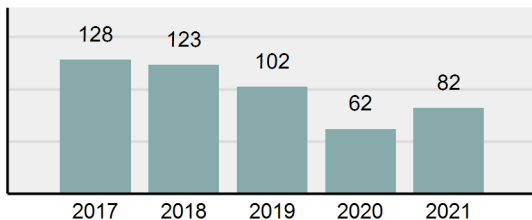

Agency 2021 Crime Report

BUHL Police Department

Population: 4,560
County: Twin Falls

Offense Overview

- Offense Total 231
- % change from 2020 **12.14%**
- # of cleared offenses 112
- Percent Cleared 48.48%
- Group "A" Crime Rate per 100,000 population 5,065.79
- Summary based reporting crime rate per 100,000 populated is calculated for other state crime comparisons only. 1,359.65

Arrest Overview

- Arrest Total 82
- % change from 2020 **32.26%**
- Adult Arrest total 73
- Juvenile Arrest total 9
- Arrest Rate per 100,000 population 1,798.25

Total Offenses - 5 year trend

Total Arrests - 5 year trend

Agency 2021 Crime Report

Twin Falls County Total

Population: 63,959
County: Twin Falls

Offense Overview

- Offense Total 3,799
- % change from 2020 -20.87%
- # of cleared offenses 1,654
- Percent Cleared 43.54%
- Group "A" Crime Rate per 100,000 population 5,939.74
- Summary based reporting crime rate per 100,000 populated is calculated for other state crime comparisons only. 1,904.34