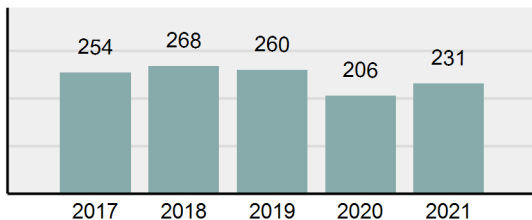

Agency 2021 Crime Report

BUHL Police Department

Population: 4,560
County: Twin Falls

Offense Overview

- Offense Total 231
- % change from 2020 **12.14%**
- # of cleared offenses 112
- Percent Cleared 48.48%
- Group "A" Crime Rate per 100,000 population 5,065.79
- Summary based reporting crime rate per 100,000 populated is calculated for other state crime comparisons only. 1,359.65

Arrest Overview

- Arrest Total 82
- % change from 2020 **32.26%**
- Adult Arrest total 73
- Juvenile Arrest total 9
- Arrest Rate per 100,000 population 1,798.25

Total Offenses - 5 year trend

Total Arrests - 5 year trend

Agency 2021 Crime Report

Twin Falls County Total

Population: 63,959
County: Twin Falls

Offense Overview

- Offense Total 3,799
- % change from 2020 -20.87%
- # of cleared offenses 1,654
- Percent Cleared 43.54%
- Group "A" Crime Rate per 100,000 population 5,939.74
- Summary based reporting crime rate per 100,000 populated is calculated for other state crime comparisons only. 1,904.34