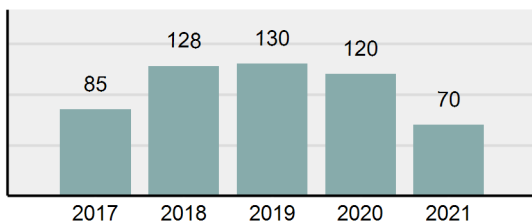

Agency 2021 Crime Report

WEISER Police Department

Population: 5,461
County: Washington

Offense Overview

- Offense Total 243
- % change from 2020 **13.55%**
- # of cleared offenses 176
- Percent Cleared 72.43%
- Group "A" Crime Rate per 100,000 population 4,449.73
- Summary based reporting crime rate per 100,000 populated is calculated for other state crime comparisons only. 292.99

Total Offenses - 5 year trend

Total Arrests - 5 year trend

Group "B" Arrests	Arrests	
	Adult	Juvenile
Bad Checks	0	0
Curfew/Loitering/Vagrancy Violations	0	0
Disorderly Conduct	4	0
DUI	19	0
Drunkenness	0	0
Family Offenses, Nonviolent	0	0
Liquor Law Violations	14	0
Peeping Tom	0	0
Trespass of Real Property	3	0
All Other Offenses	93	2
Total Group "B"	133	2

Agency 2021 Crime Report

WASHINGTON County Sheriff's Office

Population: 5,173
County: Washington

Offense Overview

- Offense Total 70
- % change from 2020 -41.67%
- # of cleared offenses 39
- Percent Cleared 55.71%
- Group "A" Crime Rate per 100,000 population 1,353.18
- Summary based reporting crime rate per 100,000 populated is calculated for other state crime comparisons only. 367.29

Arrest Overview

- Arrest Total 118
- % change from 2020 -41%
- Adult Arrest total 115
- Juvenile Arrest total 3
- Arrest Rate per 100,000 population 2,281.07

Total Offenses - 5 year trend

Total Arrests - 5 year trend