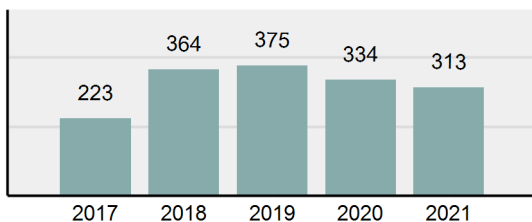

Offense Overview

- Offense Total 313
- % change from 2020 -6.29%
- # of cleared offenses 215
- Percent Cleared 68.69%
- Group "A" Crime Rate per 100,000 population 2,943.39
- Summary based reporting crime rate per 100,000 populated is calculated for other state crime comparisons only. 329.13

Arrest Overview

- Arrest Total 378
- % change from 2020 -1.82%
- Adult Arrest total 371
- Juvenile Arrest total 7
- Arrest Rate per 100,000 population 3,554.64

Group "A" Offenses	Offenses		Arrests	
	# Reported	# Cleared	Adult	Juvenile
Murder	1	1	1	0
Negligent Manslaughter	0	0	0	0
Rape	1	0	0	0
Sodomy	0	0	0	0
Sexual Assault w/Obj	0	0	0	0
Fondling	1	0	0	0
Aggravated Assault	12	9	8	0
Simple Assault	14	5	3	1
Intimidation	3	0	0	0
Kidnapping	5	1	0	0
Incest	0	0	0	0
Statutory Rape	0	0	0	0
Human Trafficking, Commercial Sex Acts	0	0	0	0
Human Trafficking, Involuntary Servitude	0	0	0	0
Robbery	0	0	0	0
Burglary/Breaking and Entering	7	3	2	0
Larceny/Theft Offenses	13	0	0	0
Motor Vehicle Theft	1	0	0	0
Arson	0	0	0	0
Destruction Of Property	7	1	1	0
Counterfeiting/Forgery	1	0	0	0
Fraud Offenses	4	1	1	0
Embezzlement	0	0	0	0
Extortion/Blackmail	0	0	0	0
Bribery	0	0	0	0
Stolen Property Offenses	1	1	1	0
Drug/Narcotic Violations	141	115	115	1
Drug Equipment Violations	95	73	13	0
Gambling Offenses	0	0	0	0
Pornography/Obscene Material	0	0	0	0
Prostitution Offenses	0	0	0	0
Weapons Law Violations	6	5	2	0
Animal Cruelty	0	0	0	0
Total Group "A"	313	215	147	2

Total Offenses - 5 year trend