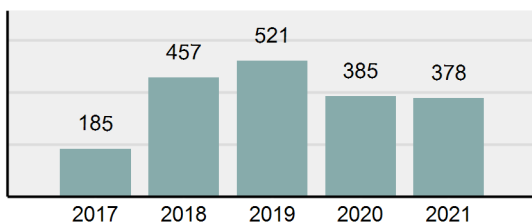

Agency 2021 Crime Report

Washington County Total

Population: 10,634
County: Washington

Offense Overview

- Offense Total 313
- % change from 2020 -6.29%
- # of cleared offenses 215
- Percent Cleared 68.69%
- Group "A" Crime Rate per 100,000 population 2,943.39
- Summary based reporting crime rate per 100,000 populated is calculated for other state crime comparisons only. 329.13

Arrest Overview

- Arrest Total 378
- % change from 2020 -1.82%
- Adult Arrest total 371
- Juvenile Arrest total 7
- Arrest Rate per 100,000 population 3,554.64

Group "A" Offenses	Offenses		Arrests	
	# Reported	# Cleared	Adult	Juvenile
Murder	1	1	1	0
Negligent Manslaughter	0	0	0	0
Rape	1	0	0	0
Sodomy	0	0	0	0
Sexual Assault w/Obj	0	0	0	0
Fondling	1	0	0	0
Aggravated Assault	12	9	8	0
Simple Assault	14	5	3	1
Intimidation	3	0	0	0
Kidnapping	5	1	0	0
Incest	0	0	0	0
Statutory Rape	0	0	0	0
Human Trafficking, Commercial Sex Acts	0	0	0	0
Human Trafficking, Involuntary Servitude	0	0	0	0
Robbery	0	0	0	0
Burglary/Breaking and Entering	7	3	2	0
Larceny/Theft Offenses	13	0	0	0
Motor Vehicle Theft	1	0	0	0
Arson	0	0	0	0
Destruction Of Property	7	1	1	0
Counterfeiting/Forgery	1	0	0	0
Fraud Offenses	4	1	1	0
Embezzlement	0	0	0	0
Extortion/Blackmail	0	0	0	0
Bribery	0	0	0	0
Stolen Property Offenses	1	1	1	0
Drug/Narcotic Violations	141	115	115	1
Drug Equipment Violations	95	73	13	0
Gambling Offenses	0	0	0	0
Pornography/Obscene Material	0	0	0	0
Prostitution Offenses	0	0	0	0
Weapons Law Violations	6	5	2	0
Animal Cruelty	0	0	0	0
Total Group "A"	313	215	147	2

Total Offenses - 5 year trend

Total Arrests - 5 year trend

Group "B" Arrests	Arrests	
	Adult	Juvenile
Bad Checks	0	0
Curfew/Loitering/Vagrancy Violations	0	0
Disorderly Conduct	4	0
DUI	25	2
Drunkenness	0	0
Family Offenses, Nonviolent	0	0
Liquor Law Violations	15	0
Peeping Tom	0	0
Trespass of Real Property	3	0
All Other Offenses	177	3
Total Group "B"	224	5