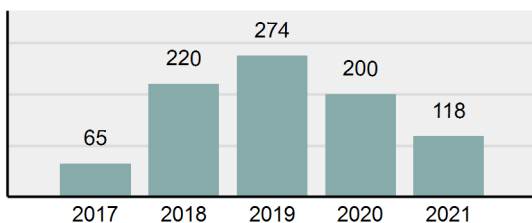

Agency 2021 Crime Report

WEISER Police Department

Population: 5,461
County: Washington

Offense Overview

- Offense Total 243
- % change from 2020 **13.55%**
- # of cleared offenses 176
- Percent Cleared 72.43%
- Group "A" Crime Rate per 100,000 population 4,449.73
- Summary based reporting crime rate per 100,000 populated is calculated for other state crime comparisons only. 292.99

Total Offenses - 5 year trend

Total Arrests - 5 year trend

Group "B" Arrests	Arrests	
	Adult	Juvenile
Bad Checks	0	0
Curfew/Loitering/Vagrancy Violations	0	0
Disorderly Conduct	4	0
DUI	19	0
Drunkenness	0	0
Family Offenses, Nonviolent	0	0
Liquor Law Violations	14	0
Peeping Tom	0	0
Trespass of Real Property	3	0
All Other Offenses	93	2
Total Group "B"	133	2

Agency 2021 Crime Report

WASHINGTON County Sheriff's Office

Population: 5,173
County: Washington

Offense Overview

- Offense Total 70
- % change from 2020 -41.67%
- # of cleared offenses 39
- Percent Cleared 55.71%
- Group "A" Crime Rate per 100,000 population 1,353.18
- Summary based reporting crime rate per 100,000 populated is calculated for other state crime comparisons only. 367.29

Arrest Overview

- Arrest Total 118
- % change from 2020 -41%
- Adult Arrest total 115
- Juvenile Arrest total 3
- Arrest Rate per 100,000 population 2,281.07

Total Offenses - 5 year trend

Total Arrests - 5 year trend