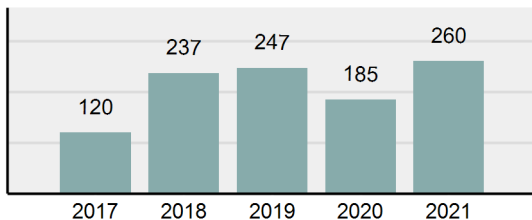

Total Arrests - 5 year trend

Group "B" Arrests	Arrests	
	Adult	Juvenile
Bad Checks	0	0
Curfew/Loitering/Vagrancy Violations	0	0
Disorderly Conduct	4	0
DUI	19	0
Drunkenness	0	0
Family Offenses, Nonviolent	0	0
Liquor Law Violations	14	0
Peeping Tom	0	0
Trespass of Real Property	3	0
All Other Offenses	93	2
Total Group "B"	133	2