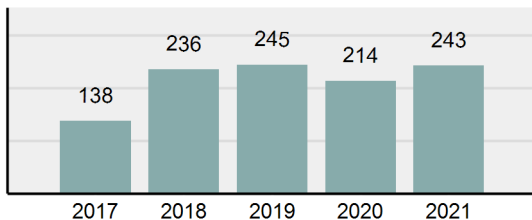

Population: 5,461
County: Washington

Offense Overview

- Offense Total 243
- % change from 2020 **13.55%**
- # of cleared offenses 176
- Percent Cleared 72.43%
- Group "A" Crime Rate per 100,000 population 4,449.73
- Summary based reporting crime rate per 100,000 populated is calculated for other state crime comparisons only. 292.99

Arrest Overview

- Arrest Total 260
- % change from 2020 **40.54%**
- Adult Arrest total 256
- Juvenile Arrest total 4
- Arrest Rate per 100,000 population 4,761.03

Group "A" Offenses	Offenses		Arrests	
	# Reported	# Cleared	Adult	Juvenile
Murder	0	0	0	0
Negligent Manslaughter	0	0	0	0
Rape	1	0	0	0
Sodomy	0	0	0	0
Sexual Assault w/Obj	0	0	0	0
Fondling	0	0	0	0
Aggravated Assault	8	5	4	0
Simple Assault	13	5	3	1
Intimidation	3	0	0	0
Kidnapping	1	1	0	0
Incest	0	0	0	0
Statutory Rape	0	0	0	0
Human Trafficking, Commercial Sex Acts	0	0	0	0
Human Trafficking, Involuntary Servitude	0	0	0	0
Robbery	0	0	0	0
Burglary/Breaking and Entering	5	3	2	0
Larceny/Theft Offenses	2	0	0	0
Motor Vehicle Theft	0	0	0	0
Arson	0	0	0	0
Destruction Of Property	5	1	1	0
Counterfeiting/Forgery	1	0	0	0
Fraud Offenses	1	1	1	0
Embezzlement	0	0	0	0
Extortion/Blackmail	0	0	0	0
Bribery	0	0	0	0
Stolen Property Offenses	1	1	1	0
Drug/Narcotic Violations	117	96	97	1
Drug Equipment Violations	81	60	13	0
Gambling Offenses	0	0	0	0
Pornography/Obscene Material	0	0	0	0
Prostitution Offenses	0	0	0	0
Weapons Law Violations	4	3	1	0
Animal Cruelty	0	0	0	0
Total Group "A"	243	176	123	2

Total Offenses - 5 year trend