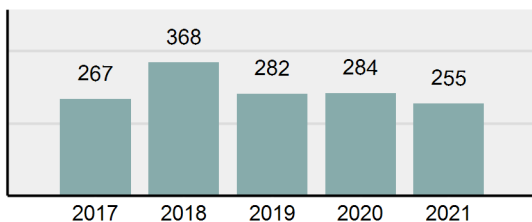

Agency 2021 Crime Report

Boise County Total

Population: 7,898
County: Boise

Offense Overview

- Offense Total 255
- % change from 2020 **-10.21%**
- # of cleared offenses 92
- Percent Cleared 36.08%
- Group "A" Crime Rate per 100,000 population 3,228.67
- Summary based reporting crime rate per 100,000 populated is calculated for other state crime comparisons only. 987.59

Arrest Overview

- Arrest Total 122
- % change from 2020 **-26.95%**
- Adult Arrest total 121
- Juvenile Arrest total 1
- Arrest Rate per 100,000 population 1,544.69

*Missing Idaho City PD

Total Offenses - 5 year trend

Total Arrests - 5 year trend

Group "A" Offenses	Offenses		Arrests	
	# Reported	# Cleared	Adult	Juvenile
Murder	0	0	1	0
Negligent Manslaughter	0	0	0	0
Rape	3	0	0	0
Sodomy	0	0	0	0
Sexual Assault w/Obj	0	0	0	0
Fondling	2	0	0	0
Aggravated Assault	18	8	5	0
Simple Assault	36	8	5	0
Intimidation	2	0	0	0
Kidnapping	1	0	0	0
Incest	0	0	0	0
Statutory Rape	0	0	0	0
Human Trafficking, Commercial Sex Acts	0	0	0	0
Human Trafficking, Involuntary Servitude	0	0	0	0
Robbery	0	0	0	0
Burglary/Breaking and Entering	10	0	0	0
Larceny/Theft Offenses	38	5	0	0
Motor Vehicle Theft	8	1	2	0
Arson	1	1	0	0
Destruction Of Property	28	1	1	0
Counterfeiting/Forgery	0	0	0	0
Fraud Offenses	9	0	0	0
Embezzlement	2	0	0	0
Extortion/Blackmail	0	0	0	0
Bribery	0	0	0	0
Stolen Property Offenses	3	1	1	0
Drug/Narcotic Violations	45	33	28	1
Drug Equipment Violations	46	32	9	0
Gambling Offenses	0	0	0	0
Pornography/Obscene Material	0	0	0	0
Prostitution Offenses	0	0	0	0
Weapons Law Violations	3	2	1	0
Animal Cruelty	0	0	0	0
Total Group "A"	255	92	53	1