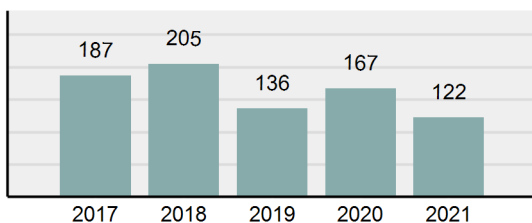

Agency 2021 Crime Report

Boise County Total

Population: 7,898
County: Boise

Offense Overview

- Offense Total 255
- % change from 2020 **-10.21%**
- # of cleared offenses 92
- Percent Cleared 36.08%
- Group "A" Crime Rate per 100,000 population 3,228.67
- Summary based reporting crime rate per 100,000 populated is calculated for other state crime comparisons only. 987.59

Arrest Overview

- Arrest Total 122
- % change from 2020 **-26.95%**
- Adult Arrest total 121
- Juvenile Arrest total 1
- Arrest Rate per 100,000 population 1,544.69

*Missing Idaho City PD

Total Offenses - 5 year trend

Total Arrests - 5 year trend

Group "A" Offenses	Offenses		Arrests	
	# Reported	# Cleared	Adult	Juvenile
Murder	0	0	1	0
Negligent Manslaughter	0	0	0	0
Rape	3	0	0	0
Sodomy	0	0	0	0
Sexual Assault w/Obj	0	0	0	0
Fondling	2	0	0	0
Aggravated Assault	18	8	5	0
Simple Assault	36	8	5	0
Intimidation	2	0	0	0
Kidnapping	1	0	0	0
Incest	0	0	0	0
Statutory Rape	0	0	0	0
Human Trafficking, Commercial Sex Acts	0	0	0	0
Human Trafficking, Involuntary Servitude	0	0	0	0
Robbery	0	0	0	0
Burglary/Breaking and Entering	10	0	0	0
Larceny/Theft Offenses	38	5	0	0
Motor Vehicle Theft	8	1	2	0
Arson	1	1	0	0
Destruction Of Property	28	1	1	0
Counterfeiting/Forgery	0	0	0	0
Fraud Offenses	9	0	0	0
Embezzlement	2	0	0	0
Extortion/Blackmail	0	0	0	0
Bribery	0	0	0	0
Stolen Property Offenses	3	1	1	0
Drug/Narcotic Violations	45	33	28	1
Drug Equipment Violations	46	32	9	0
Gambling Offenses	0	0	0	0
Pornography/Obscene Material	0	0	0	0
Prostitution Offenses	0	0	0	0
Weapons Law Violations	3	2	1	0
Animal Cruelty	0	0	0	0
Total Group "A"	255	92	53	1