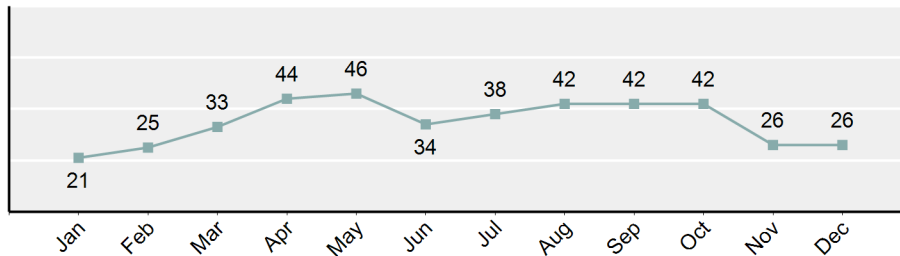

Officers Assaulted	
County Officers	21.00%
City Officers	78.52%
State Officers	0.48%

Assaults on Officers by Time of Day	
	Distribution
12 am - 4 am	21.72%
4 am - 8 am	5.73%
8 am - 12 pm	12.17%
12 pm - 4 pm	19.81%
4 pm - 8 pm	16.47%
8 pm - 12 am	24.11%

Total Officers Assaulted in Idaho
5 Year Trend

*Population Base: 1,798,888

Idaho Law Enforcement Officers Assaulted

Idaho Law Enforcement Officers Killed in the Line of Duty

1883	1	1945	1	1979	1
1890	1	1946	1	1981	2
1901	1	1951	1	1985	1
1904	1	1957	1	1989	3
1914	1	1962	1	1992	1
1918	1	1964	1	1994	1
1921	1	1965	2	1995	1
1924	3	1966	1	1997	1
1926	1	1967	1	1998	1
1928	3	1968	2	2001	3
1931	1	1969	2	2002	1
1934	2	1970	2	2003	1
1935	2	1971	2	2007	1
1938	1	1972	2	2009	2
1939	2	1974	1	2015	1
1940	2	1976	1	Total	67

Idaho Law Enforcement Officers Total Assaulted by Category 5 Year Trend

Idaho Law Enforcement Officers Total Assaults by Month in 2021

Type of Law Enforcement Officer Activity	# of Assaulted Officers
Responding to Disturbance Call	179
Attempting Other Arrests	62
Handling, Transporting, Custody of Prisoners	47
Traffic Pursuits and Stops	41
Investigating Suspicious Persons or Circ.	31
All Other	28
Handling Persons with Mental Illness	21
Ambush—No Warning	5
Civil Disorder (Riot, Mass Disobedience)	4
Robberies in Progress/Pursuing Robbery Suspects	1
Burglaries in Progress/Pursuing Burglary Susp.	0

National Facts on Officers Assaulted in 2020

Source: 2020 Law Enforcement Officers Killed and Assaulted, U.S. Department of Justice Federal Bureau of Investigation

- 30.9% of Officers assaulted were injured.
- 46 law enforcement officers killed feloniously in the line of duty. Down 4%.
- Average of 11.9 per 100 officers were assaulted.