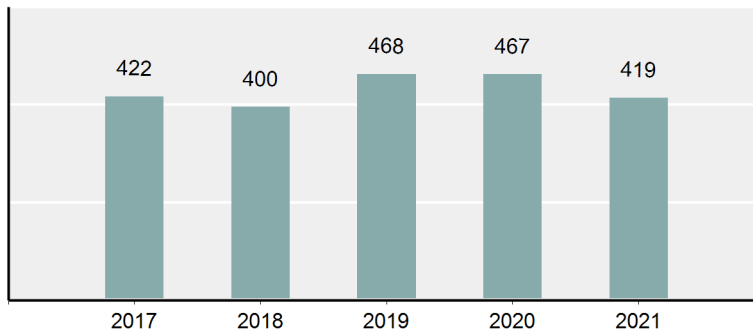

Assaults on Officers by Time of Day	
	Distribution
12 am - 4 am	21.72%
4 am - 8 am	5.73%
8 am - 12 pm	12.17%
12 pm - 4 pm	19.81%
4 pm - 8 pm	16.47%
8 pm - 12 am	24.11%

Total Officers Assaulted in Idaho
5 Year Trend