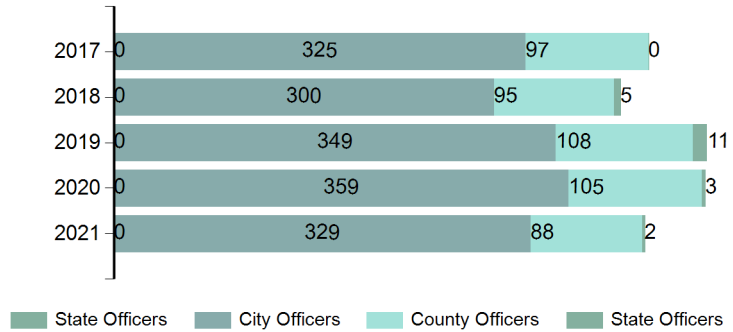

Officers Assaulted	
County Officers	21.00%
City Officers	78.52%
State Officers	0.48%

Assaults on Officers by Time of Day	
	Distribution
12 am - 4 am	21.72%
4 am - 8 am	5.73%
8 am - 12 pm	12.17%
12 pm - 4 pm	19.81%
4 pm - 8 pm	16.47%
8 pm - 12 am	24.11%

Total Officers Assaulted in Idaho
5 Year Trend

*Population Base: 1,798,888

Idaho Law Enforcement Officers Assaulted

Idaho Law Enforcement Officers Killed in the Line of Duty

1883	1	1945	1	1979	1
1890	1	1946	1	1981	2
1901	1	1951	1	1985	1
1904	1	1957	1	1989	3
1914	1	1962	1	1992	1
1918	1	1964	1	1994	1
1921	1	1965	2	1995	1
1924	3	1966	1	1997	1
1926	1	1967	1	1998	1
1928	3	1968	2	2001	3
1931	1	1969	2	2002	1
1934	2	1970	2	2003	1
1935	2	1971	2	2007	1
1938	1	1972	2	2009	2
1939	2	1974	1	2015	1
1940	2	1976	1	Total	67

Idaho Law Enforcement Officers Total Assaulted by Category 5 Year Trend

Idaho Law Enforcement Officers Total Assaults by Month in 2021

Type of Law Enforcement Officer Activity	# of Assaulted Officers
Responding to Disturbance Call	179
Attempting Other Arrests	62
Handling, Transporting, Custody of Prisoners	47
Traffic Pursuits and Stops	41
Investigating Suspicious Persons or Circ.	31
All Other	28
Handling Persons with Mental Illness	21
Ambush—No Warning	5
Civil Disorder (Riot, Mass Disobedience)	4
Robberies in Progress/Pursuing Robbery Suspects	1
Burglaries in Progress/Pursuing Burglary Susp.	0

National Facts on Officers Assaulted in 2020

Source: 2020 Law Enforcement Officers Killed and Assaulted, U.S. Department of Justice Federal Bureau of Investigation

- 30.9% of Officers assaulted were injured.
- 46 law enforcement officers killed feloniously in the line of duty. Down 4%.
- Average of 11.9 per 100 officers were assaulted.